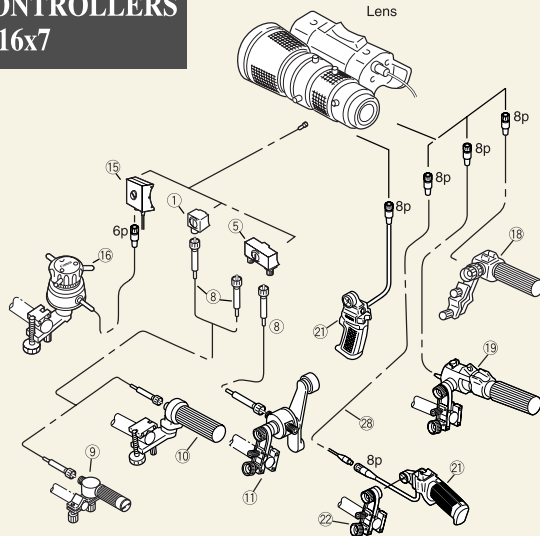

Canon

YH16x7 KRS

- ***High Performance***
- ***Excellent Style***
- ***Ergonomically Designed Grip***

YH16x7 KRS

●Fast Zoom Speed 2.0 Sec

●16x Zoom Ratio 7mm Wide, M.O.D.=1.0m

●Ergonomic Design for Gripholding on the Shoulder

●Square Sun Shade for Low Flare
●Easy Operation for Optical Filter

●Light Weight =0.9kg

DIMENSIONS

SPECIFICATION

LENS	YH16X7 KRS
Image Format Covered	1/2"
Zoom Ratio/Format	16:1
Range of Focal Length	7.0-112mm
Maximum Focal Aperture	1:1.9 at 7.0-106.4mm 1:2.0 at 112mm
Angular Field of View (degrees)	W 49.1 x 37.8 T 3.3 x 2.5
M.O.D.	1.0m
Object Dimensions at M.O.D.	W 83.3 x 62.5 T 5.3 x 4.0
Size (W x H x L)	148.9 x 95.4 x 151.9mm
Mass	0.9 kg

LENS CONTROLLERS FOR YH16x7

#	Unit	Description	CODE
①	FM-12	Flex Focus Module	1824A012
⑤	FM-70	Flex Dual Module	0002T071
⑧	FC-40	Flex Cable	1824A010
⑨	FFC-15	Flex Focus Controller	1824A024
⑩	FFC-200	Flex Focus Controller	1824A014
⑪	FZC-100	Flex Zoom Controller	1824A021
⑮	FPM-77	Focus Positional Servo Module	1824A020
⑯	FPD-400	Focus Positional Demand	1824A018
⑱	ZSD-15M II	Zoom Demand	1824A071
⑲	ZSD-300M	Zoom Demand	1824A067
⑳	ZSG-200M	Zoom Servo Grip	1824A069
㉓	CR-10	Clamper	1824A007
㉔	EC-80	Zoom Extension Cable (8P)	1824A009