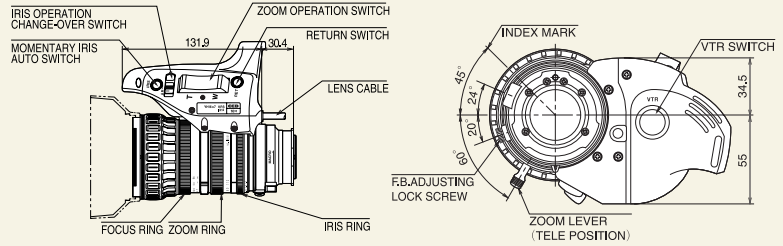

Canon

YH16x7 KRS

- ***High Performance***
- ***Excellent Style***
- ***Ergonomically Designed Grip***

YH16x7 KRS

●Fast Zoom Speed 2.0 Sec

●16x Zoom Ratio 7mm Wide, M.O.D.=1.0m

●Ergonomic Design for Gripholding on the Shoulder

●Square Sun Shade for Low Flare
●Easy Operation for Optical Filter

●Light Weight =0.9kg

DIMENSIONS

SPECIFICATION

LENS	YH16X7 KRS
Image Format Covered	1/2"
Zoom Ratio/Format	16:1
Range of Focal Length	7.0-112mm
Maximum Focal Aperture	1:1.9 at 7.0-106.4mm 1:2.0 at 112mm
Angular Field of View (degrees)	W 49.1 x 37.8 T 3.3 x 2.5
M.O.D.	1.0m
Object Dimensions at M.O.D.	W 83.3 x 62.5 T 5.3 x 4.0
Size (W x H x L)	148.9 x 95.4 x 151.9mm
Mass	0.9 kg