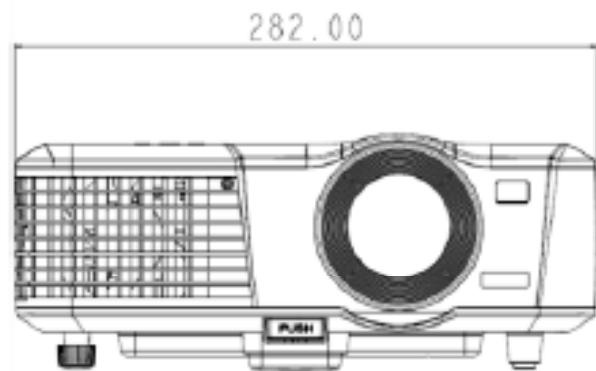

LV-WX300
LV-X300
LV-S300

Lens center: 96 mm from the left side ("front" is the side where lens is attached.)
68.7 mm from the installed surface

LV-WX300ST
LV-X300ST

Lens center: 96 mm from the left side ("front" is the side where lens is attached.)
68.7 mm from the installed surface