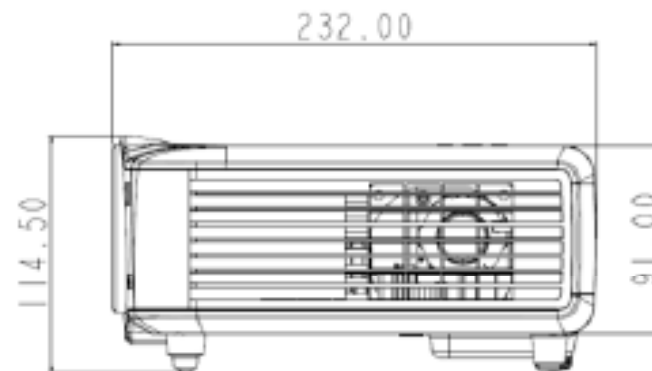

LV-WX300
LV-X300
LV-S300

Lens center: 96 mm from the left side ("front" is the side where lens is attached.)
68.7 mm from the installed surface

LV-WX300ST
LV-X300ST

Lens center: 96 mm from the left side ("front" is the side where lens is attached.)
68.7 mm from the installed surface