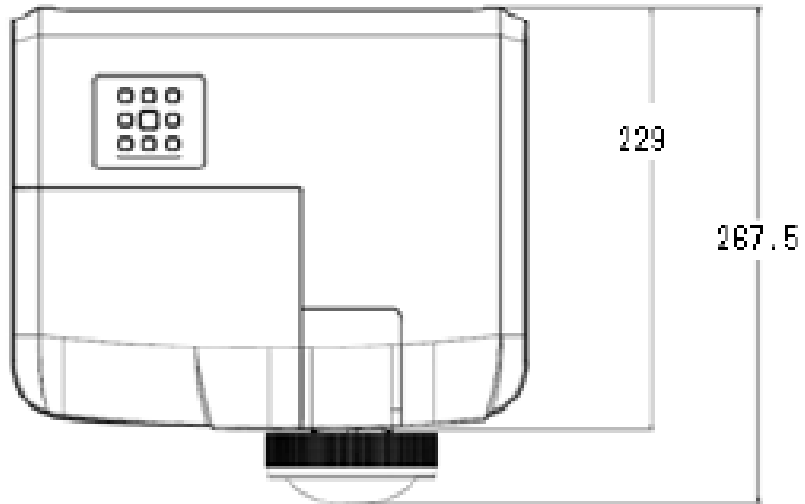

LV-WX300
LV-X300
LV-S300

Lens center: 96 mm from the left side ("front" is the side where lens is attached.)
68.7 mm from the installed surface

LV-WX300ST
LV-X300ST

Lens center: 96 mm from the left side ("front" is the side where lens is attached.)
68.7 mm from the installed surface