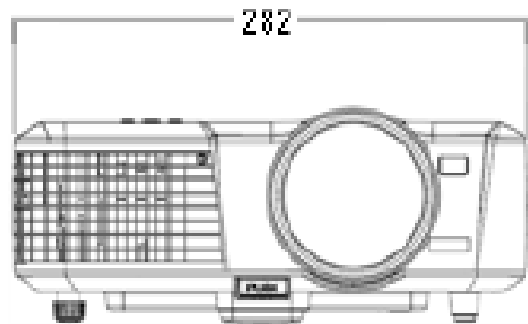

LV-WX300
LV-X300
LV-S300

Lens center: 96 mm from the left side ("front" is the side where lens is attached.)
68.7 mm from the installed surface

LV-WX300ST
LV-X300ST

Lens center: 96 mm from the left side ("front" is the side where lens is attached.)
68.7 mm from the installed surface