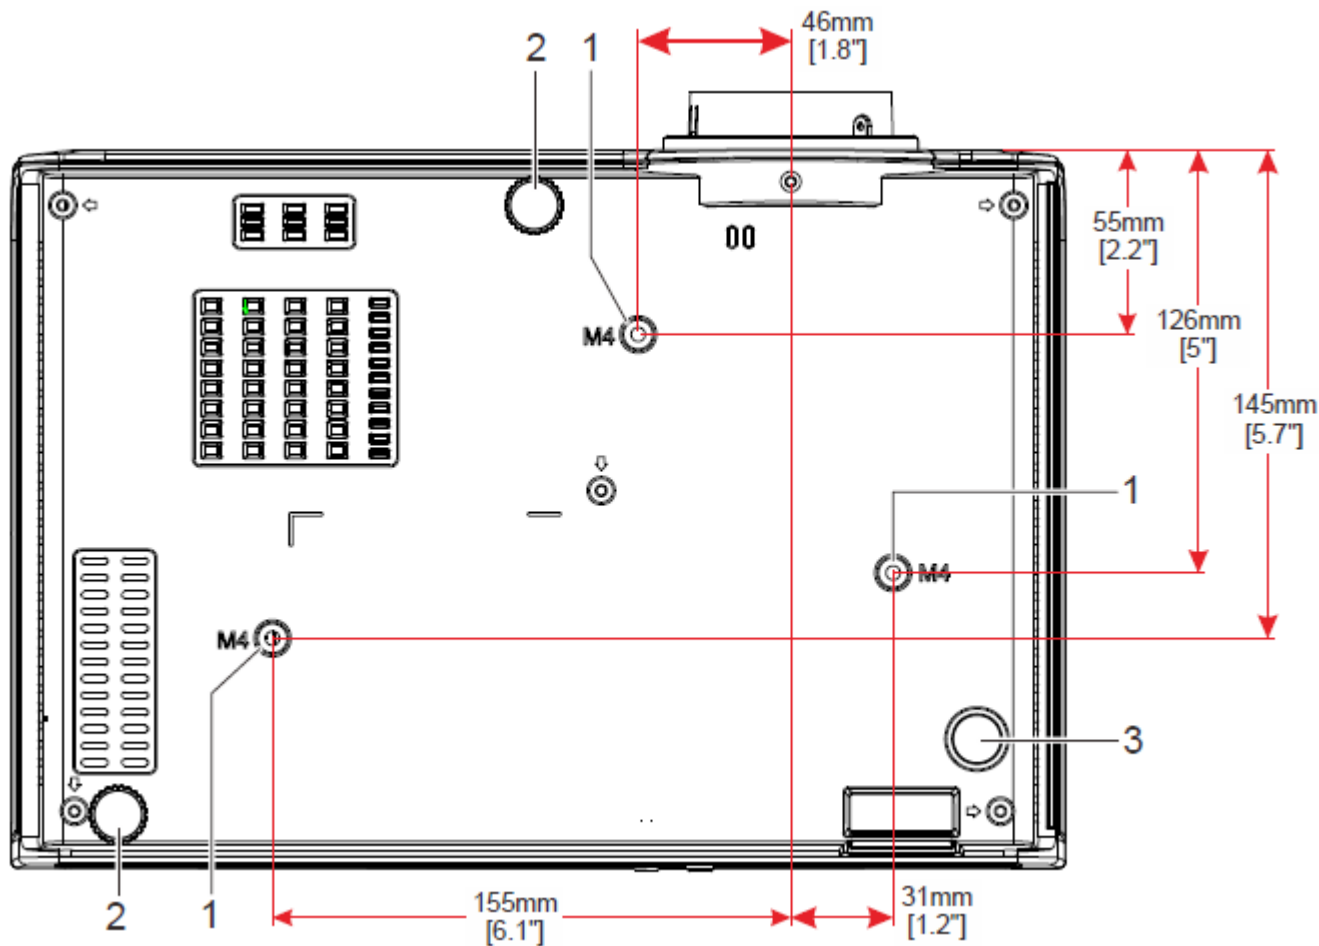

Canon

LV-HD420

LV-X420

- 1 Ceiling support holes
- 2 Adjustable feet
- 3 Fixed feet