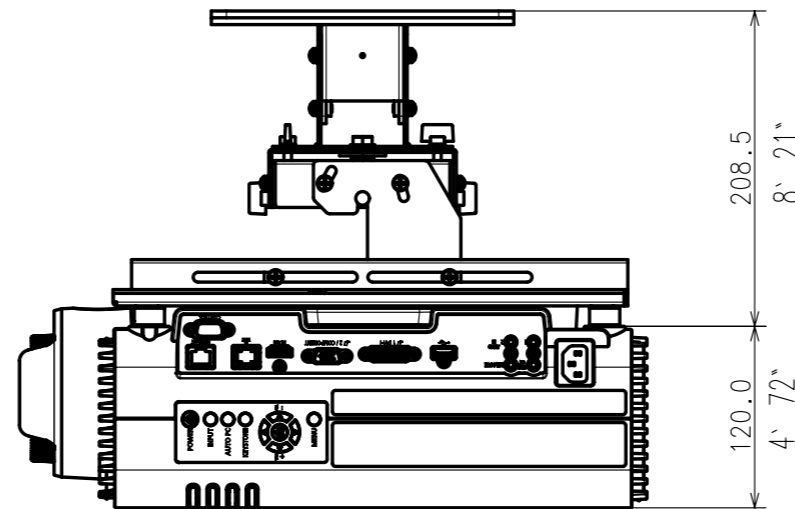

Ceiling Mount
RS-CL16

WUX500ST