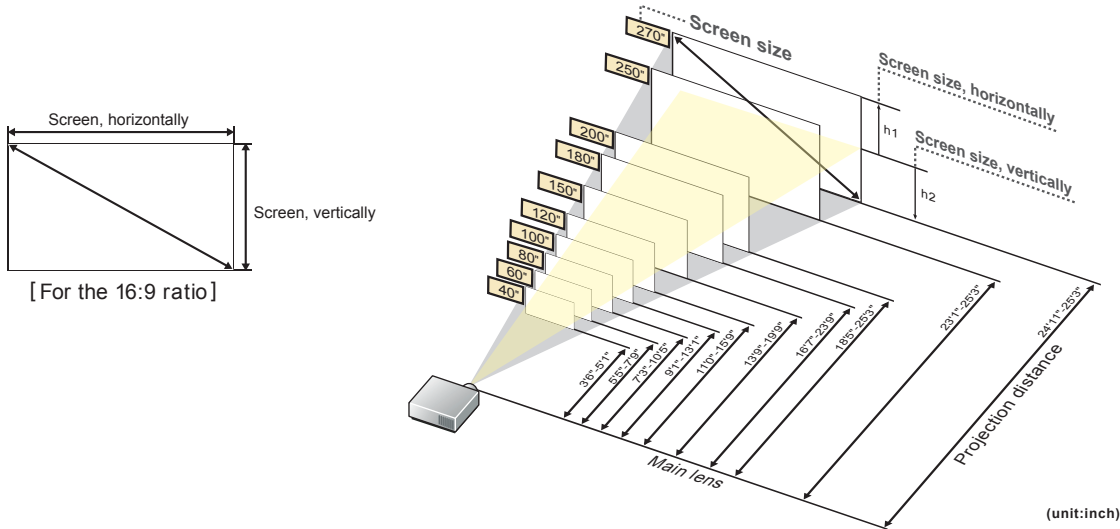

This is the throw distance ratio when the screen size is 100. Since design values are used, there will be some disparity.

4:3											
Screen size	inch				40"	50"	60"	70"	80"	90"	100"
Screen size, horizontally	inch				2'8"	3'4"	4'0"	4'8"	5'4"	6'0"	6'8"
Screen size, vertically	inch				2'0"	2'6"	3'0"	3'6"	4'0"	4'6"	5'0"
Projection distance (Shortest to longest)	inch				3'3"-4'8"	4'1"-5'10"	4'11"-7'1"	5'9"-8'4"	6'8"-9'6"	7'6"-10'9"	8'4"-12'0"
h1=h2	inch				1'0.0"	1'3.0"	1'6.0"	1'9.0"	2'0.0"	2'3.0"	2'6.0"
Screen size	inch	110"	120"	130"	140"	150"	160"	170"	180"	190"	200"
Screen size, horizontally	inch	7'4"	8'0"	8'8"	9'4"	10'0"	10'8"	11'4"	12'0"	12'8"	13'4"
Screen size, vertically	inch	5'6"	6'0"	6'6"	7'0"	7'6"	8'0"	8'6"	9'0"	9'6"	10'0"
Projection distance (Shortest to longest)	inch	9'2"-13'2"	10'1"-14'5"	10'11"-15'8"	11'9"-16'10"	12'7"-18'1"	13'6"-19'4"	14'4"-20'7"	15'2"-21'9"	16'0"-23'0"	16'11"-24'3"
h1=h2	inch	2'9.0"	3'0.0"	3'3.0"	3'6.0"	3'9.0"	4'0.0"	4'3.0"	4'6.0"	4'9.0"	5'0.0"
Screen size	inch	210"	220"	230"	240"	250"	260"	270"	280"	290"	300"
Screen size, horizontally	inch	14'0"	14'8"	15'4"	16'0"	16'8"	17'4"	18'0"	18'8"	19'4"	20'0"
Screen size, vertically	inch	10'6"	11'0"	11'6"	12'0"	12'6"	13'0"	13'6"	14'0"	14'6"	15'0"
Projection distance (Shortest to longest)	inch	17'9"-25'3"	18'7"-25'3"	19'5"-25'3"	20'3"-25'3"	21'2"-25'3"	22'0"-25'3"	22'10"-25'3"	23'8"-25'3"	24'7"-25'3"	25'3"-25'3"
h1=h2	inch	5'3.0"	5'6.0"	5'9.0"	6'0.0"	6'3.0"	6'6.0"	6'9.0"	7'0.0"	7'3.0"	7'6.0"