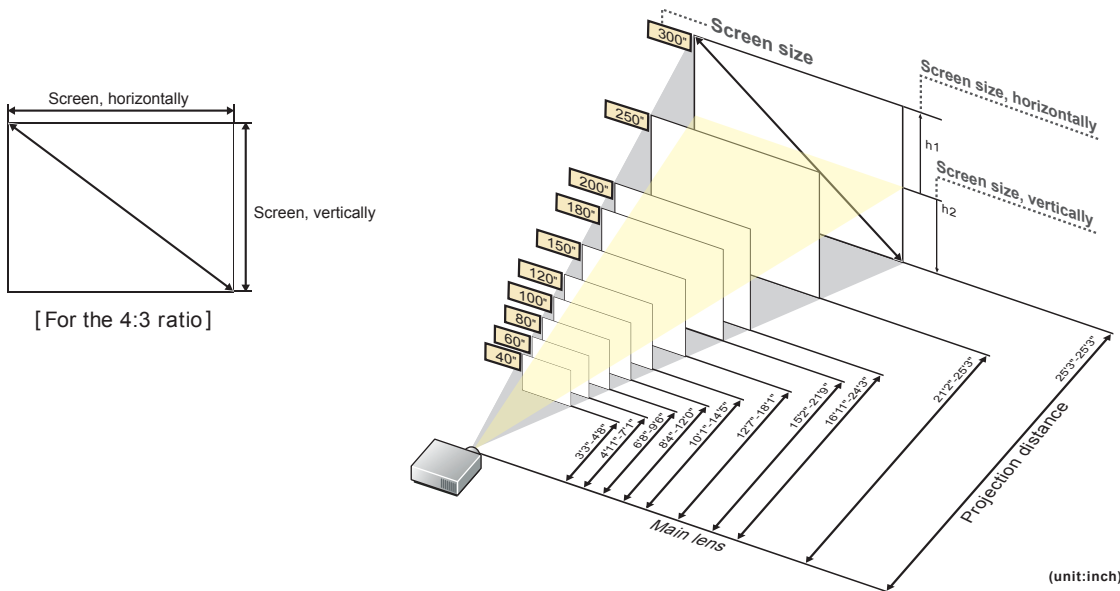

This is the throw distance ratio when the screen size is 100. Since design values are used, there will be some disparity.

4:3											
Screen size	inch				40"	50"	60"	70"	80"	90"	100"
Screen size, horizontally	inch				2'8"	3'4"	4'0"	4'8"	5'4"	6'0"	6'8"
Screen size, vertically	inch				2'0"	2'6"	3'0"	3'6"	4'0"	4'6"	5'0"
Projection distance (Shortest to longest)	inch				3'3"-4'8"	4'1"-5'10"	4'11"-7'1"	5'9"-8'4"	6'8"-9'6"	7'6"-10'9"	8'4"-12'0"
h1=h2	inch				1'0.0"	1'3.0"	1'6.0"	1'9.0"	2'0.0"	2'3.0"	2'6.0"
Screen size	inch	110"	120"	130"	140"	150"	160"	170"	180"	190"	200"
Screen size, horizontally	inch	7'4"	8'0"	8'8"	9'4"	10'0"	10'8"	11'4"	12'0"	12'8"	13'4"
Screen size, vertically	inch	5'6"	6'0"	6'6"	7'0"	7'6"	8'0"	8'6"	9'0"	9'6"	10'0"
Projection distance (Shortest to longest)	inch	9'2"-13'2"	10'1"-14'5"	10'11"-15'8"	11'9"-16'10"	12'7"-18'1"	13'6"-19'4"	14'4"-20'7"	15'2"-21'9"	16'0"-23'0"	16'11"-24'3"
h1=h2	inch	2'9.0"	3'0.0"	3'3.0"	3'6.0"	3'9.0"	4'0.0"	4'3.0"	4'6.0"	4'9.0"	5'0.0"
Screen size	inch	210"	220"	230"	240"	250"	260"	270"	280"	290"	300"
Screen size, horizontally	inch	14'0"	14'8"	15'4"	16'0"	16'8"	17'4"	18'0"	18'8"	19'4"	20'0"
Screen size, vertically	inch	10'6"	11'0"	11'6"	12'0"	12'6"	13'0"	13'6"	14'0"	14'6"	15'0"
Projection distance (Shortest to longest)	inch	17'9"-25'3"	18'7"-25'3"	19'5"-25'3"	20'3"-25'3"	21'2"-25'3"	22'0"-25'3"	22'10"-25'3"	23'8"-25'3"	24'7"-25'3"	25'3"-25'3"
h1=h2	inch	5'3.0"	5'6.0"	5'9.0"	6'0.0"	6'3.0"	6'6.0"	6'9.0"	7'0.0"	7'3.0"	7'6.0"