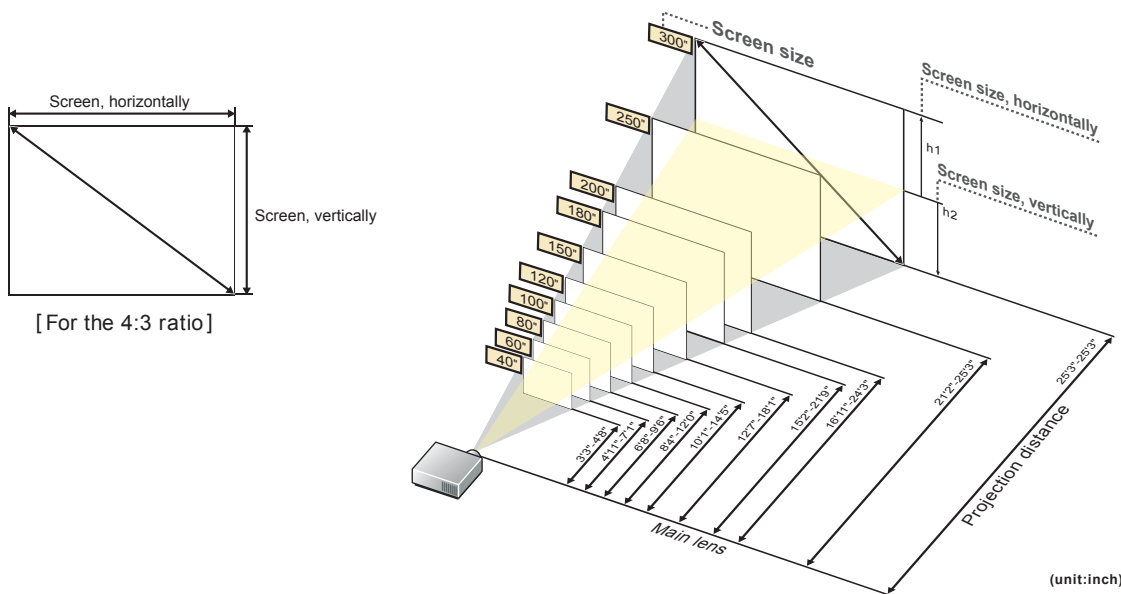

This is the throw distance ratio when the screen size is 100. Since design values are used, there will be some disparity.

4:3											
Screen size	inch				40"	50"	60"	70"	80"	90"	100"
Screen size, horizontally	inch				2'8"	3'4"	4'0"	4'8"	5'4"	6'0"	6'8"
Screen size, vertically	inch				2'0"	2'6"	3'0"	3'6"	4'0"	4'6"	5'0"
Projection distance (Shortest to longest)	inch				3'3"-4'8"	4'1"-5'10"	4'11"-7'1"	5'9"-8'4"	6'8"-9'6"	7'6"-10'9"	8'4"-12'0"
h1=h2	inch				1'0.0"	1'3.0"	1'6.0"	1'9.0"	2'0.0"	2'3.0"	2'6.0"
Screen size	inch	110"	120"	130"	140"	150"	160"	170"	180"	190"	200"
Screen size, horizontally	inch	7'4"	8'0"	8'8"	9'4"	10'0"	10'8"	11'4"	12'0"	12'8"	13'4"
Screen size, vertically	inch	5'6"	6'0"	6'6"	7'0"	7'6"	8'0"	8'6"	9'0"	9'6"	10'0"
Projection distance (Shortest to longest)	inch	9'2"-13'2"	10'1"-14'5"	10'11"-15'8"	11'9"-16'10"	12'7"-18'1"	13'6"-19'4"	14'4"-20'7"	15'2"-21'9"	16'0"-23'0"	16'11"-24'3"
h1=h2	inch	2'9.0"	3'0.0"	3'3.0"	3'6.0"	3'9.0"	4'0.0"	4'3.0"	4'6.0"	4'9.0"	5'0.0"
Screen size	inch	210"	220"	230"	240"	250"	260"	270"	280"	290"	300"
Screen size, horizontally	inch	14'0"	14'8"	15'4"	16'0"	16'8"	17'4"	18'0"	18'8"	19'4"	20'0"
Screen size, vertically	inch	10'6"	11'0"	11'6"	12'0"	12'6"	13'0"	13'6"	14'0"	14'6"	15'0"
Projection distance (Shortest to longest)	inch	17'9"-25'3"	18'7"-25'3"	19'5"-25'3"	20'3"-25'3"	21'2"-25'3"	22'0"-25'3"	22'10"-25'3"	23'8"-25'3"	24'7"-25'3"	25'3"-25'3"
h1=h2	inch	5'3.0"	5'6.0"	5'9.0"	6'0.0"	6'3.0"	6'6.0"	6'9.0"	7'0.0"	7'3.0"	7'6.0"