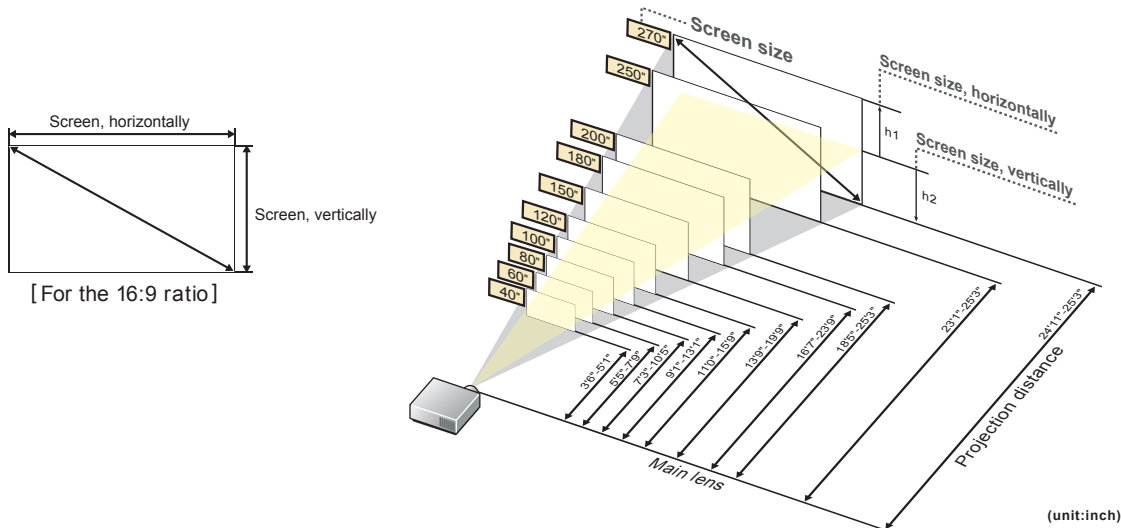

This is the throw distance ratio when the screen size is 100. Since design values are used, there will be some disparity.

4:3											
Screen size	inch				40"	50"	60"	70"	80"	90"	100"
Screen size, horizontally	inch				2'8"	3'4"	4'0"	4'8"	5'4"	6'0"	6'8"
Screen size, vertically	inch				2'0"	2'6"	3'0"	3'6"	4'0"	4'6"	5'0"
Projection distance (Shortest to longest)	inch				3'3"-4'8"	4'1"-5'10"	4'11"-7'1"	5'9"-8'4"	6'8"-9'6"	7'6"-10'9"	8'4"-12'0"
h1=h2	inch				1'0.0"	1'3.0"	1'6.0"	1'9.0"	2'0.0"	2'3.0"	2'6.0"
Screen size	inch	110"	120"	130"	140"	150"	160"	170"	180"	190"	200"
Screen size, horizontally	inch	7'4"	8'0"	8'8"	9'4"	10'0"	10'8"	11'4"	12'0"	12'8"	13'4"
Screen size, vertically	inch	5'6"	6'0"	6'6"	7'0"	7'6"	8'0"	8'6"	9'0"	9'6"	10'0"
Projection distance (Shortest to longest)	inch	9'2"-13'2"	10'1"-14'5"	10'11"-15'8"	11'9"-16'10"	12'7"-18'1"	13'6"-19'4"	14'4"-20'7"	15'2"-21'9"	16'0"-23'0"	16'11"-24'3"
h1=h2	inch	2'9.0"	3'0.0"	3'3.0"	3'6.0"	3'9.0"	4'0.0"	4'3.0"	4'6.0"	4'9.0"	5'0.0"
Screen size	inch	210"	220"	230"	240"	250"	260"	270"	280"	290"	300"
Screen size, horizontally	inch	14'0"	14'8"	15'4"	16'0"	16'8"	17'4"	18'0"	18'8"	19'4"	20'0"
Screen size, vertically	inch	10'6"	11'0"	11'6"	12'0"	12'6"	13'0"	13'6"	14'0"	14'6"	15'0"
Projection distance (Shortest to longest)	inch	17'9"-25'3"	18'7"-25'3"	19'5"-25'3"	20'3"-25'3"	21'2"-25'3"	22'0"-25'3"	22'10"-25'3"	23'8"-25'3"	24'7"-25'3"	25'3"-25'3"
h1=h2	inch	5'3.0"	5'6.0"	5'9.0"	6'0.0"	6'3.0"	6'6.0"	6'9.0"	7'0.0"	7'3.0"	7'6.0"