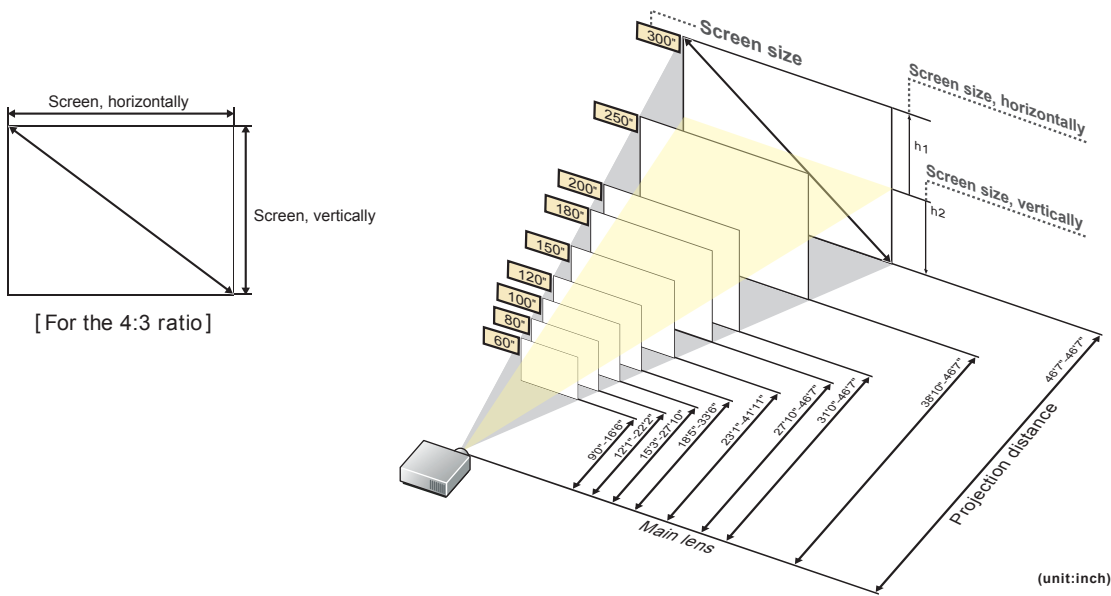

This is the throw distance ratio when the screen size is 100. Since design values are used, there will be some disparity.

4:3

Screen size	inch							60"	70"	80"	90"	100"
Screen size, horizontally	inch							4'0"	4'8"	5'4"	6'0"	6'8"
Screen size, vertically	inch							3'0"	3'6"	4'0"	4'6"	5'0"
Projection distance (Shortest to longest)	inch							9'0"-16'6"	10'6"-19'4"	12'1"-22'2"	13'8"-25'0"	15'3"-27'10"
h1=h2	inch							16'0"	1'9'0"	2'0'0"	2'3'0"	2'6'0"
Screen size	inch	110"	120"	130"	140"	150"	160"	160"	170"	180"	190"	200"
Screen size, horizontally	inch	7'4"	8'0"	8'8"	9'4"	10'0"	10'8"	10'8"	11'4"	12'0"	12'8"	13'4"
Screen size, vertically	inch	5'6"	6'0"	6'6"	7'0"	7'6"	8'0"	8'0"	8'6"	9'0"	9'6"	10'0"
Projection distance (Shortest to longest)	inch	16'10"-30'8"	18'5"-33'6"	20'0"-36'3"	21'6"-39'1"	23'1"-41'11"	24'8"-44'9"	26'3"-46'7"	27'10"-46'7"	29'5"-46'7"	29'5"-46'7"	31'0"-46'7"
h1=h2	inch	2'9'0"	3'0'0"	3'3'0"	3'6'0"	3'9'0"	4'0'0"	4'3'0"	4'6'0"	4'9'0"	4'9'0"	5'0'0"
Screen size	inch	210"	220"	230"	240"	250"	260"	270"	280"	290"	300"	
Screen size, horizontally	inch	14'0"	14'8"	15'4"	16'0"	16'8"	17'4"	18'0"	18'8"	19'4"	19'4"	20'0"
Screen size, vertically	inch	10'6"	11'0"	11'6"	12'0"	12'6"	13'0"	13'6"	14'0"	14'6"	15'0"	
Projection distance (Shortest to longest)	inch	32'6"-46'7"	34'1"-46'7"	35'8"-46'7"	37'3"-46'7"	38'10"-46'7"	40'5"-46'7"	42'0"-46'7"	43'6"-46'7"	45'1"-46'7"	45'1"-46'7"	46'7"-46'7"
h1=h2	inch	5'3'0"	5'6'0"	5'9'0"	6'0'0"	6'3'0"	6'6'0"	6'9'0"	7'0'0"	7'3'0"	7'3'0"	7'6'0"