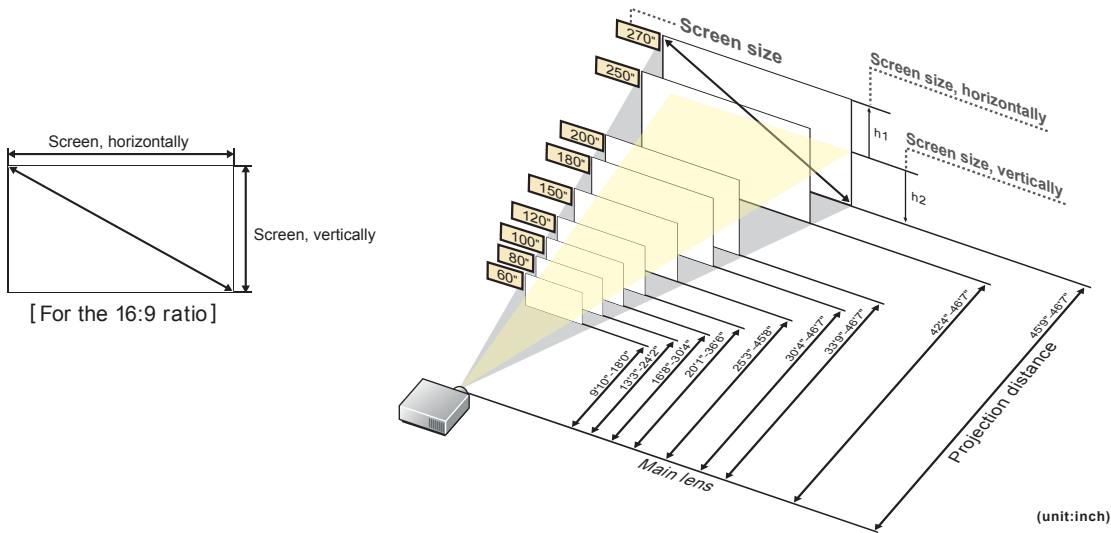

This is the throw distance ratio when the screen size is 100. Since design values are used, there will be some disparity.

4:3

Screen size	inch							60"	70"	80"	90"	100"
Screen size, horizontally	inch							4'0"	4'8"	5'4"	6'0"	6'8"
Screen size, vertically	inch							3'0"	3'6"	4'0"	4'6"	5'0"
Projection distance (Shortest to longest)	inch							9'0"-16'6"	10'6"-19'4"	12'1"-22'2"	13'8"-25'0"	15'3"-27'10"
h1=h2	inch							16'0"	1'9'0"	2'0'0"	2'3'0"	2'6'0"
Screen size	inch	110"	120"	130"	140"	150"	160"	160"	170"	180"	190"	200"
Screen size, horizontally	inch	7'4"	8'0"	8'8"	9'4"	10'0"	10'8"	10'8"	11'4"	12'0"	12'8"	13'4"
Screen size, vertically	inch	5'6"	6'0"	6'6"	7'0"	7'6"	8'0"	8'0"	8'6"	9'0"	9'6"	10'0"
Projection distance (Shortest to longest)	inch	16'10"-30'8"	18'5"-33'6"	20'0"-36'3"	21'6"-39'1"	23'1"-41'11"	24'8"-44'9"	26'3"-46'7"	27'10"-46'7"	29'5"-46'7"	29'5"-46'7"	31'0"-46'7"
h1=h2	inch	2'9'0"	3'0'0"	3'3'0"	3'6'0"	3'9'0"	4'0'0"	4'3'0"	4'6'0"	4'9'0"	4'9'0"	5'0'0"
Screen size	inch	210"	220"	230"	240"	250"	260"	270"	280"	290"	300"	
Screen size, horizontally	inch	14'0"	14'8"	15'4"	16'0"	16'8"	17'4"	18'0"	18'8"	19'4"	19'4"	20'0"
Screen size, vertically	inch	10'6"	11'0"	11'6"	12'0"	12'6"	13'0"	13'6"	14'0"	14'6"	15'0"	
Projection distance (Shortest to longest)	inch	32'6"-46'7"	34'1"-46'7"	35'8"-46'7"	37'3"-46'7"	38'10"-46'7"	40'5"-46'7"	42'0"-46'7"	43'6"-46'7"	45'1"-46'7"	45'1"-46'7"	46'7"-46'7"
h1=h2	inch	5'3'0"	5'6'0"	5'9'0"	6'0'0"	6'3'0"	6'6'0"	6'9'0"	7'0'0"	7'3'0"	7'3'0"	7'6'0"