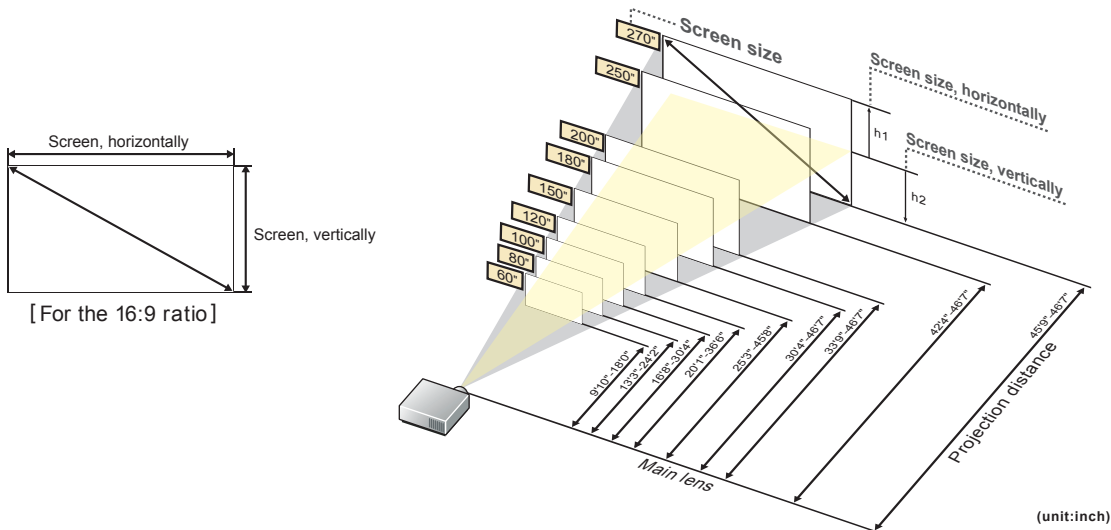

This is the throw distance ratio when the screen size is 100. Since design values are used, there will be some disparity.

4:3

Screen size	inch					60"	70"	80"	90"	100"	
Screen size	inch					60"	70"	80"	90"	100"	
Screen size, horizontally	inch					4'0"	4'8"	5'4"	6'0"	6'8"	
Screen size, vertically	inch					3'0"	3'6"	4'0"	4'6"	5'0"	
Projection distance (Shortest to longest)	inch					9'0"-16'6"	10'6"-19'4"	12'1"-22'2"	13'8"-25'0"	15'3"-27'10"	
h1=h2	inch					16'0"	1'9'0"	2'0'0"	2'3'0"	2'6'0"	
Screen size	inch	110"	120"	130"	140"	150"	160"	170"	180"	190"	200"
Screen size, horizontally	inch	7'4"	8'0"	8'8"	9'4"	10'0"	10'8"	11'4"	12'0"	12'8"	13'4"
Screen size, vertically	inch	5'6"	6'0"	6'6"	7'0"	7'6"	8'0"	8'6"	9'0"	9'6"	10'0"
Projection distance (Shortest to longest)	inch	16'10"-30'8"	18'5"-33'6"	20'0"-36'3"	21'6"-39'1"	23'1"-41'11"	24'8"-44'9"	26'3"-46'7"	27'10"-46'7"	29'5"-46'7"	31'0"-46'7"
h1=h2	inch	2'9'0"	3'0'0"	3'3'0"	3'6'0"	3'9'0"	4'0'0"	4'3'0"	4'6'0"	4'9'0"	5'0'0"
Screen size	inch	210"	220"	230"	240"	250"	260"	270"	280"	290"	300"
Screen size, horizontally	inch	14'0"	14'8"	15'4"	16'0"	16'8"	17'4"	18'0"	18'8"	19'4"	20'0"
Screen size, vertically	inch	10'6"	11'0"	11'6"	12'0"	12'6"	13'0"	13'6"	14'0"	14'6"	15'0"
Projection distance (Shortest to longest)	inch	32'6"-46'7"	34'1"-46'7"	35'8"-46'7"	37'3"-46'7"	38'10"-46'7"	40'5"-46'7"	42'0"-46'7"	43'6"-46'7"	45'1"-46'7"	46'7"-46'7"
h1=h2	inch	5'3'0"	5'6'0"	5'9'0"	6'0'0"	6'3'0"	6'6'0"	6'9'0"	7'0'0"	7'3'0"	7'6'0"