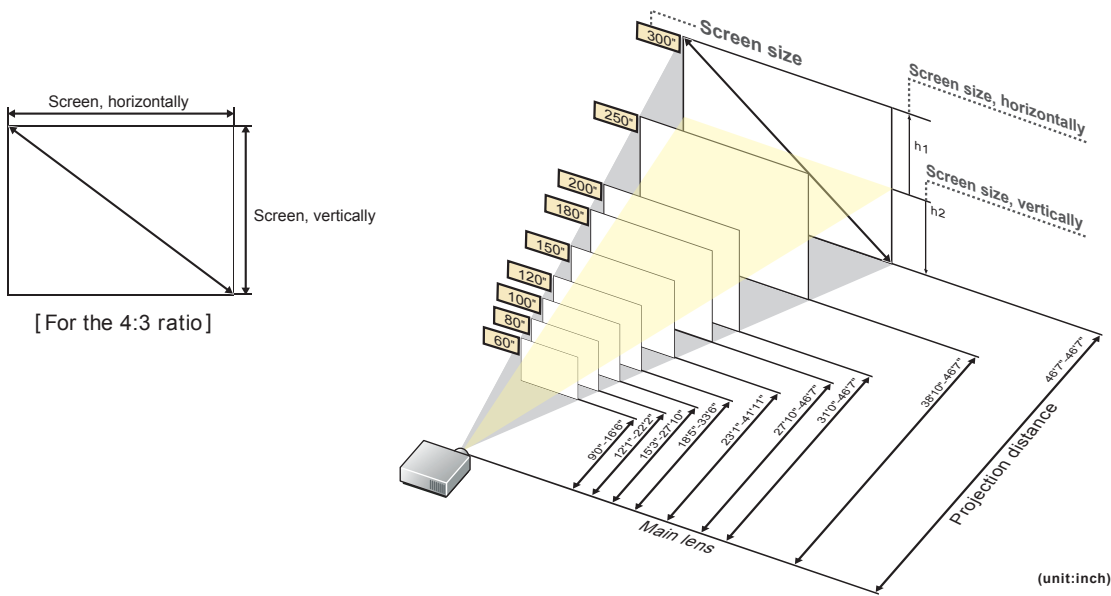

This is the throw distance ratio when the screen size is 100. Since design values are used, there will be some disparity.

4:3

Screen size	inch					60"	70"	80"	90"	100"	
Screen size	inch					60"	70"	80"	90"	100"	
Screen size, horizontally	inch					4'0"	4'8"	5'4"	6'0"	6'8"	
Screen size, vertically	inch					3'0"	3'6"	4'0"	4'6"	5'0"	
Projection distance (Shortest to longest)	inch					9'0"-16'6"	10'6"-19'4"	12'1"-22'2"	13'8"-25'0"	15'3"-27'10"	
h1=h2	inch					16'0"	1'9'0"	2'0'0"	2'3'0"	2'6'0"	
Screen size	inch	110"	120"	130"	140"	150"	160"	170"	180"	190"	200"
Screen size, horizontally	inch	7'4"	8'0"	8'8"	9'4"	10'0"	10'8"	11'4"	12'0"	12'8"	13'4"
Screen size, vertically	inch	5'6"	6'0"	6'6"	7'0"	7'6"	8'0"	8'6"	9'0"	9'6"	10'0"
Projection distance (Shortest to longest)	inch	16'10"-30'8"	18'5"-33'6"	20'0"-36'3"	21'6"-39'1"	23'1"-41'11"	24'8"-44'9"	26'3"-46'7"	27'10"-46'7"	29'5"-46'7"	31'0"-46'7"
h1=h2	inch	2'9'0"	3'0'0"	3'3'0"	3'6'0"	3'9'0"	4'0'0"	4'3'0"	4'6'0"	4'9'0"	5'0'0"
Screen size	inch	210"	220"	230"	240"	250"	260"	270"	280"	290"	300"
Screen size, horizontally	inch	14'0"	14'8"	15'4"	16'0"	16'8"	17'4"	18'0"	18'8"	19'4"	20'0"
Screen size, vertically	inch	10'6"	11'0"	11'6"	12'0"	12'6"	13'0"	13'6"	14'0"	14'6"	15'0"
Projection distance (Shortest to longest)	inch	32'6"-46'7"	34'1"-46'7"	35'8"-46'7"	37'3"-46'7"	38'10"-46'7"	40'5"-46'7"	42'0"-46'7"	43'6"-46'7"	45'1"-46'7"	46'7"-46'7"
h1=h2	inch	5'3'0"	5'6'0"	5'9'0"	6'0'0"	6'3'0"	6'6'0"	6'9'0"	7'0'0"	7'3'0"	7'6'0"