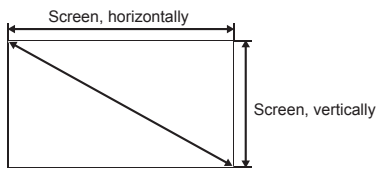

This is the throw distance ratio when the screen size is 100. Since design values are used, there will be some disparity.

[For the 4:3 ratio]

4:3											
Screen size	inch				40"	50"	60"	70"	80"	90"	100"
Screen size, horizontally	inch				2'8"	3'4"	4'0"	4'8"	5'4"	6'0"	6'8"
Screen size, vertically	inch				2'0"	2'6"	3'0"	3'6"	4'0"	4'6"	5'0"
Projection distance (Shortest to longest)	inch				11'6"-15'9"	14'2"-19'6"	16'10"-23'4"	19'7"-27'2"	22'3"-30'11"	25'0"-34'9"	27'8"-38'6"
h1=h2	inch				10'0"	13'0"	16'0"	19'0"	2'0'0"	2'3'0"	2'6'0"
Screen size	inch	110"	120"	130"	140"	150"	160"	170"	180"	190"	200"
Screen size, horizontally	inch	7'4"	8'0"	8'8"	9'4"	10'0"	10'8"	11'4"	12'0"	12'8"	13'4"
Screen size, vertically	inch	5'6"	6'0"	6'6"	7'0"	7'6"	8'0"	8'6"	9'0"	9'6"	10'0"
Projection distance (Shortest to longest)	inch	30'5"-42'4"	33'1"-46'2"	35'10"-49'11"	38'6"-53'9"	41'3"-57'6"	43'11"-61'4"	46'8"-65'2"	49'4"-68'11"	52'1"-72'9"	54'9"-76'7"
h1=h2	inch	29'0"	3'0'0"	3'3'0"	3'6'0"	3'9'0"	4'0'0"	4'3'0"	4'6'0"	4'9'0"	5'0'0"
Screen size	inch	210"	220"	230"	240"	250"	260"	270"	280"	290"	300"
Screen size, horizontally	inch	14'0"	14'8"	15'4"	16'0"	16'8"	17'4"	18'0"	18'8"	19'4"	20'0"
Screen size, vertically	inch	10'6"	11'0"	11'6"	12'0"	12'6"	13'0"	13'6"	14'0"	14'6"	15'0"
Projection distance (Shortest to longest)	inch	57'6"-80'4"	60'3"-82'0"	62'11"-82'0"	65'8"-82'0"	68'4"-82'0"	71'1"-82'0"	73'9"-82'0"	76'6"-82'0"	79'2"-82'0"	81'11"-82'0"
h1=h2	inch	5'3'0"	5'6'0"	5'9'0"	6'0'0"	6'3'0"	6'6'0"	6'9'0"	7'0'0"	7'3'0"	7'6'0"