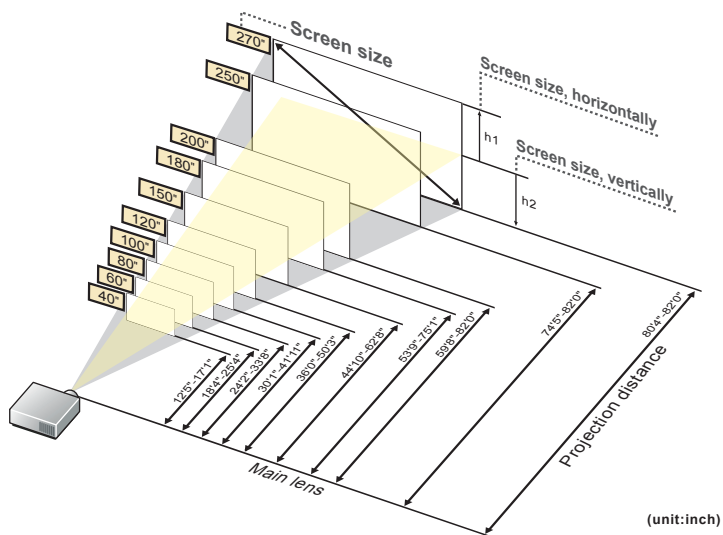

16:9											
Screen size	inch				40"	50"	60"	70"	80"	90"	100"
Screen size, horizontally	inch				2'11"	3'8"	4'4"	5'1"	5'10"	6'6"	7'3"
Screen size, vertically	inch				1'8"	2'1"	2'5"	2'10"	3'3"	3'8"	4'1"
Projection distance (Shortest to longest)	inch				12'5"-17'1"	15'4"-21'3"	18'4"-25'4"	21'3"-29'6"	24'2"-33'8"	27'2"-37'9"	30'1"-41'11"
h1=h2	inch				9'8"	10'3"	12'7"	1'5'2"	1'7'6"	1'10'1"	2'0'5"
Screen size	inch	110"	120"	130"	140"	150"	160"	170"	180"	190"	200"
Screen size, horizontally	inch	8'0"	8'9"	9'5"	10'2"	10'11"	11'8"	12'4"	13'1"	13'10"	14'6"
Screen size, vertically	inch	4'6"	4'11"	5'4"	5'9"	6'2"	6'6"	7'1"	7'4"	7'9"	8'2"
Projection distance (Shortest to longest)	inch	33'1"-46'1"	36'0"-50'3"	39'0"-54'4"	41'11"-58'6"	44'10"-62'8"	47'10"-66'9"	50'9"-70'11"	53'9"-75'1"	56'8"-79'2"	59'8"-82'0"
h1=h2	inch	2'3'0"	2'5'4"	2'7'9"	2'10'3"	3'0'8"	3'3'2"	3'5'7"	3'8'1"	3'10'6"	4'1'0"
Screen size	inch	210"	220"	230"	240"	250"	260"	270"			
Screen size, horizontally	inch	15'3"	16'0"	16'9"	17'5"	18'2"	18'11"	19'7"			
Screen size, vertically	inch	8'7"	9'0"	9'5"	9'10"	10'3"	10'8"	11'0"			
Projection distance (Shortest to longest)	inch	62'7"-82'0"	65'7"-82'0"	68'6"-82'0"	71'5"-82'0"	74'5"-82'0"	77'4"-82'0"	80'4"-82'0"			
h1=h2	inch	4'3'5"	4'5'9"	4'8'4"	4'10'8"	5'1'3"	5'3'7"	5'6'2"