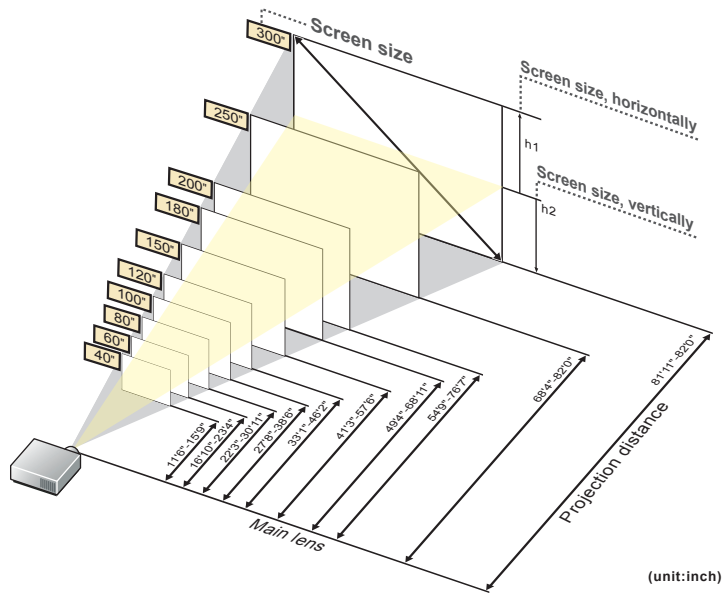

This is the throw distance ratio when the screen size is 100. Since design values are used, there will be some disparity.

[For the 4:3 ratio]

4:3											
Screen size	inch				40"	50"	60"	70"	80"	90"	100"
Screen size, horizontally	inch				2'8"	3'4"	4'0"	4'8"	5'4"	6'0"	6'8"
Screen size, vertically	inch				2'0"	2'6"	3'0"	3'6"	4'0"	4'6"	5'0"
Projection distance (Shortest to longest)	inch				11'6"-15'9"	14'2"-19'6"	16'10"-23'4"	19'7"-27'2"	22'3"-30'11"	25'0"-34'9"	27'8"-38'6"
h1=h2	inch				10'0"	13'0"	16'0"	19'0"	2'0'0"	2'3'0"	2'6'0"
Screen size	inch	110"	120"	130"	140"	150"	160"	170"	180"	190"	200"
Screen size, horizontally	inch	7'4"	8'0"	8'8"	9'4"	10'0"	10'8"	11'4"	12'0"	12'8"	13'4"
Screen size, vertically	inch	5'6"	6'0"	6'6"	7'0"	7'6"	8'0"	8'6"	9'0"	9'6"	10'0"
Projection distance (Shortest to longest)	inch	30'5"-42'4"	33'1"-46'2"	35'10"-49'11"	38'6"-53'9"	41'3"-57'6"	43'11"-61'4"	46'8"-65'2"	49'4"-68'11"	52'1"-72'9"	54'9"-76'7"
h1=h2	inch	29'0"	3'0'0"	3'3'0"	3'6'0"	3'9'0"	4'0'0"	4'3'0"	4'6'0"	4'9'0"	5'0'0"
Screen size	inch	210"	220"	230"	240"	250"	260"	270"	280"	290"	300"
Screen size, horizontally	inch	14'0"	14'8"	15'4"	16'0"	16'8"	17'4"	18'0"	18'8"	19'4"	20'0"
Screen size, vertically	inch	10'6"	11'0"	11'6"	12'0"	12'6"	13'0"	13'6"	14'0"	14'6"	15'0"
Projection distance (Shortest to longest)	inch	57'6"-80'4"	60'3"-82'0"	62'11"-82'0"	65'8"-82'0"	68'4"-82'0"	71'1"-82'0"	73'9"-82'0"	76'6"-82'0"	79'2"-82'0"	81'11"-82'0"
h1=h2	inch	5'3'0"	5'6'0"	5'9'0"	6'0'0"	6'3'0"	6'6'0"	6'9'0"	7'0'0"	7'3'0"	7'6'0"