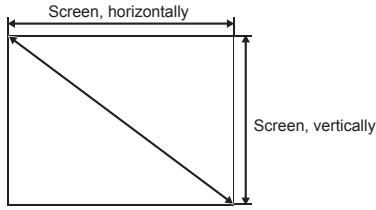

This is the throw distance ratio when the screen size is 100. Since design values are used, there will be some disparity.

[For the 4:3 ratio]

4:3											
Screen size	inch				40"	50"	60"	70"	80"	90"	100"
Screen size, horizontally	inch				2'8"	3'4"	4'0"	4'8"	5'4"	6'0"	6'8"
Screen size, vertically	inch				2'0"	2'6"	3'0"	3'6"	4'0"	4'6"	5'0"
Projection distance (Shortest to longest)	inch				11'6"-15'9"	14'2"-19'6"	16'10"-23'4"	19'7"-27'2"	22'3"-30'11"	25'0"-34'9"	27'8"-38'6"
h1=h2	inch				10'0"	13'0"	16'0"	19'0"	2'0'0"	2'3'0"	2'6'0"
Screen size	inch	110"	120"	130"	140"	150"	160"	170"	180"	190"	200"
Screen size, horizontally	inch	7'4"	8'0"	8'8"	9'4"	10'0"	10'8"	11'4"	12'0"	12'8"	13'4"
Screen size, vertically	inch	5'6"	6'0"	6'6"	7'0"	7'6"	8'0"	8'6"	9'0"	9'6"	10'0"
Projection distance (Shortest to longest)	inch	30'5"-42'4"	33'1"-46'2"	35'10"-49'11"	38'6"-53'9"	41'3"-57'6"	43'11"-61'4"	46'8"-65'2"	49'4"-68'11"	52'1"-72'9"	54'9"-76'7"
h1=h2	inch	29'0"	3'0'0"	3'3'0"	3'6'0"	3'9'0"	4'0'0"	4'3'0"	4'6'0"	4'9'0"	5'0'0"
Screen size	inch	210"	220"	230"	240"	250"	260"	270"	280"	290"	300"
Screen size, horizontally	inch	14'0"	14'8"	15'4"	16'0"	16'8"	17'4"	18'0"	18'8"	19'4"	20'0"
Screen size, vertically	inch	10'6"	11'0"	11'6"	12'0"	12'6"	13'0"	13'6"	14'0"	14'6"	15'0"
Projection distance (Shortest to longest)	inch	57'6"-80'4"	60'3"-82'0"	62'11"-82'0"	65'8"-82'0"	68'4"-82'0"	71'1"-82'0"	73'9"-82'0"	76'6"-82'0"	79'2"-82'0"	81'11"-82'0"
h1=h2	inch	5'3'0"	5'6'0"	5'9'0"	6'0'0"	6'3'0"	6'6'0"	6'9'0"	7'0'0"	7'3'0"	7'6'0"