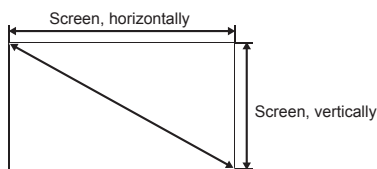

This is the throw distance ratio when the screen size is 100. Since design values are used, there will be some disparity.

[For the 4:3 ratio]

4:3											
Screen size	inch				40"	50"	60"	70"	80"	90"	100"
Screen size, horizontally	inch				2'8"	3'4"	4'0"	4'8"	5'4"	6'0"	6'8"
Screen size, vertically	inch				2'0"	2'6"	3'0"	3'6"	4'0"	4'6"	5'0"
Projection distance (Shortest to longest)	inch				11'6"-15'9"	14'2"-19'6"	16'10"-23'4"	19'7"-27'2"	22'3"-30'11"	25'0"-34'9"	27'8"-38'6"
h1=h2	inch				10'0"	13'0"	16'0"	19'0"	2'0'0"	2'3'0"	2'6'0"
Screen size	inch	110"	120"	130"	140"	150"	160"	170"	180"	190"	200"
Screen size, horizontally	inch	7'4"	8'0"	8'8"	9'4"	10'0"	10'8"	11'4"	12'0"	12'8"	13'4"
Screen size, vertically	inch	5'6"	6'0"	6'6"	7'0"	7'6"	8'0"	8'6"	9'0"	9'6"	10'0"
Projection distance (Shortest to longest)	inch	30'5"-42'4"	33'1"-46'2"	35'10"-49'11"	38'6"-53'9"	41'3"-57'6"	43'11"-61'4"	46'8"-65'2"	49'4"-68'11"	52'1"-72'9"	54'9"-76'7"
h1=h2	inch	29'0"	3'0'0"	3'3'0"	3'6'0"	3'9'0"	4'0'0"	4'3'0"	4'6'0"	4'9'0"	5'0'0"
Screen size	inch	210"	220"	230"	240"	250"	260"	270"	280"	290"	300"
Screen size, horizontally	inch	14'0"	14'8"	15'4"	16'0"	16'8"	17'4"	18'0"	18'8"	19'4"	20'0"
Screen size, vertically	inch	10'6"	11'0"	11'6"	12'0"	12'6"	13'0"	13'6"	14'0"	14'6"	15'0"
Projection distance (Shortest to longest)	inch	57'6"-80'4"	60'3"-82'0"	62'11"-82'0"	65'8"-82'0"	68'4"-82'0"	71'1"-82'0"	73'9"-82'0"	76'6"-82'0"	79'2"-82'0"	81'11"-82'0"
h1=h2	inch	5'3'0"	5'6'0"	5'9'0"	6'0'0"	6'3'0"	6'6'0"	6'9'0"	7'0'0"	7'3'0"	7'6'0"