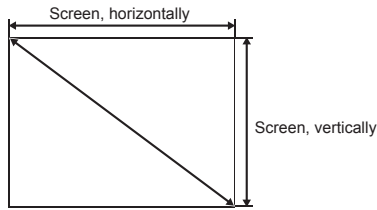

This is the throw distance ratio when the screen size is 100. Since design values are used, there will be some disparity.

[For the 4:3 ratio]

4:3											
Screen size	inch				40"	50"	60"	70"	80"	90"	100"
Screen size, horizontally	inch				2'8"	3'4"	4'0"	4'8"	5'4"	6'0"	6'8"
Screen size, vertically	inch				2'0"	2'6"	3'0"	3'6"	4'0"	4'6"	5'0"
Projection distance (Shortest to longest)	inch				11'6"-15'9"	14'2"-19'6"	16'10"-23'4"	19'7"-27'2"	22'3"-30'11"	25'0"-34'9"	27'8"-38'6"
h1=h2	inch				10'0"	13'0"	16'0"	19'0"	2'0'0"	2'3'0"	2'6'0"
Screen size	inch	110"	120"	130"	140"	150"	160"	170"	180"	190"	200"
Screen size, horizontally	inch	7'4"	8'0"	8'8"	9'4"	10'0"	10'8"	11'4"	12'0"	12'8"	13'4"
Screen size, vertically	inch	5'6"	6'0"	6'6"	7'0"	7'6"	8'0"	8'6"	9'0"	9'6"	10'0"
Projection distance (Shortest to longest)	inch	30'5"-42'4"	33'1"-46'2"	35'10"-49'11"	38'6"-53'9"	41'3"-57'6"	43'11"-61'4"	46'8"-65'2"	49'4"-68'11"	52'1"-72'9"	54'9"-76'7"
h1=h2	inch	29'0"	3'0'0"	3'3'0"	3'6'0"	3'9'0"	4'0'0"	4'3'0"	4'6'0"	4'9'0"	5'0'0"
Screen size	inch	210"	220"	230"	240"	250"	260"	270"	280"	290"	300"
Screen size, horizontally	inch	14'0"	14'8"	15'4"	16'0"	16'8"	17'4"	18'0"	18'8"	19'4"	20'0"
Screen size, vertically	inch	10'6"	11'0"	11'6"	12'0"	12'6"	13'0"	13'6"	14'0"	14'6"	15'0"
Projection distance (Shortest to longest)	inch	57'6"-80'4"	60'3"-82'0"	62'11"-82'0"	65'8"-82'0"	68'4"-82'0"	71'1"-82'0"	73'9"-82'0"	76'6"-82'0"	79'2"-82'0"	81'11"-82'0"
h1=h2	inch	5'3'0"	5'6'0"	5'9'0"	6'0'0"	6'3'0"	6'6'0"	6'9'0"	7'0'0"	7'3'0"	7'6'0"