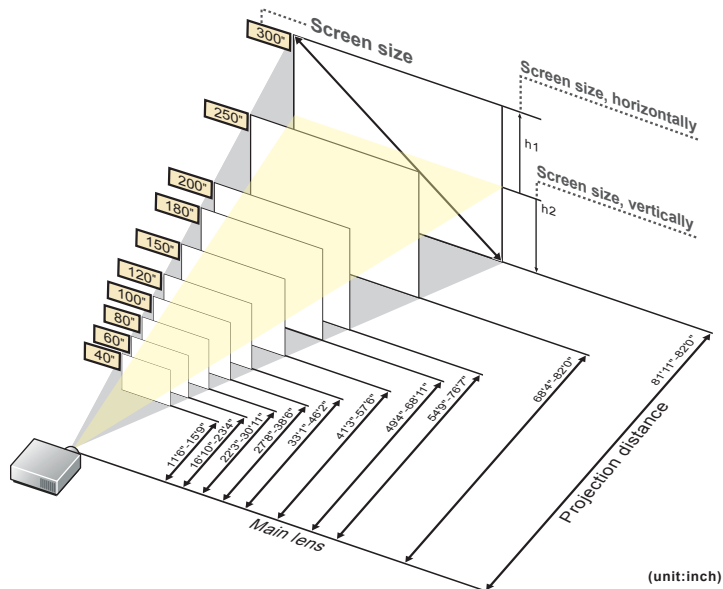

This is the throw distance ratio when the screen size is 100. Since design values are used, there will be some disparity.

[For the 4:3 ratio]

4:3											
Screen size	inch				40"	50"	60"	70"	80"	90"	100"
Screen size, horizontally	inch				2'8"	3'4"	4'0"	4'8"	5'4"	6'0"	6'8"
Screen size, vertically	inch				2'0"	2'6"	3'0"	3'6"	4'0"	4'6"	5'0"
Projection distance (Shortest to longest)	inch				11'6"-15'9"	14'2"-19'6"	16'10"-23'4"	19'7"-27'2"	22'3"-30'11"	25'0"-34'9"	27'8"-38'6"
h1=h2	inch				10'0"	13'0"	16'0"	19'0"	2'0'0"	2'3'0"	2'6'0"
Screen size	inch	110"	120"	130"	140"	150"	160"	170"	180"	190"	200"
Screen size, horizontally	inch	7'4"	8'0"	8'8"	9'4"	10'0"	10'8"	11'4"	12'0"	12'8"	13'4"
Screen size, vertically	inch	5'6"	6'0"	6'6"	7'0"	7'6"	8'0"	8'6"	9'0"	9'6"	10'0"
Projection distance (Shortest to longest)	inch	30'5"-42'4"	33'1"-46'2"	35'10"-49'11"	38'6"-53'9"	41'3"-57'6"	43'11"-61'4"	46'8"-65'2"	49'4"-68'11"	52'1"-72'9"	54'9"-76'7"
h1=h2	inch	29'0"	3'0'0"	3'3'0"	3'6'0"	3'9'0"	4'0'0"	4'3'0"	4'6'0"	4'9'0"	5'0'0"
Screen size	inch	210"	220"	230"	240"	250"	260"	270"	280"	290"	300"
Screen size, horizontally	inch	14'0"	14'8"	15'4"	16'0"	16'8"	17'4"	18'0"	18'8"	19'4"	20'0"
Screen size, vertically	inch	10'6"	11'0"	11'6"	12'0"	12'6"	13'0"	13'6"	14'0"	14'6"	15'0"
Projection distance (Shortest to longest)	inch	57'6"-80'4"	60'3"-82'0"	62'11"-82'0"	65'8"-82'0"	68'4"-82'0"	71'1"-82'0"	73'9"-82'0"	76'6"-82'0"	79'2"-82'0"	81'11"-82'0"
h1=h2	inch	5'3'0"	5'6'0"	5'9'0"	6'0'0"	6'3'0"	6'6'0"	6'9'0"	7'0'0"	7'3'0"	7'6'0"