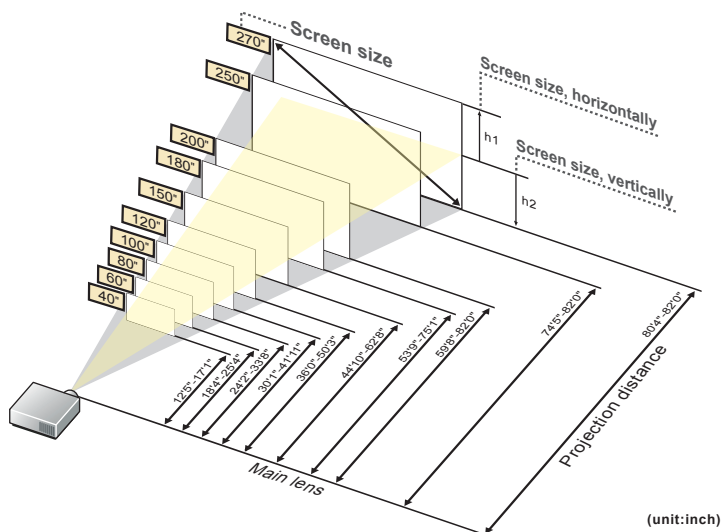

16:9											
Screen size	inch				40"	50"	60"	70"	80"	90"	100"
Screen size, horizontally	inch				2'11"	3'8"	4'4"	5'1"	5'10"	6'6"	7'3"
Screen size, vertically	inch				1'8"	2'1"	2'5"	2'10"	3'3"	3'8"	4'1"
Projection distance (Shortest to longest)	inch				12'5"-17'1"	15'4"-21'3"	18'4"-25'4"	21'3"-29'6"	24'2"-33'8"	27'2"-37'9"	30'1"-41'11"
h1=h2	inch				9'8"	10'3"	12'7"	1'5'2"	1'7'6"	1'10'1"	2'0'5"
Screen size	inch	110"	120"	130"	140"	150"	160"	170"	180"	190"	200"
Screen size, horizontally	inch	8'0"	8'9"	9'5"	10'2"	10'11"	11'8"	12'4"	13'1"	13'10"	14'6"
Screen size, vertically	inch	4'6"	4'11"	5'4"	5'9"	6'2"	6'6"	6'11"	7'4"	7'9"	8'2"
Projection distance (Shortest to longest)	inch	33'1"-46'1"	36'0"-50'3"	39'0"-54'4"	41'11"-58'6"	44'10"-62'8"	47'10"-66'9"	50'9"-70'11"	53'9"-75'1"	56'8"-79'2"	59'8"-82'0"
h1=h2	inch	2'3'0"	2'5'4"	2'7'9"	2'10'3"	3'0'8"	3'3'2"	3'5'7"	3'8'1"	3'10'6"	4'1'0"
Screen size	inch	210"	220"	230"	240"	250"	260"	270"			
Screen size, horizontally	inch	15'3"	16'0"	16'9"	17'5"	18'2"	18'11"	19'7"			
Screen size, vertically	inch	8'7"	9'0"	9'5"	9'10"	10'3"	10'8"	11'0"			
Projection distance (Shortest to longest)	inch	62'7"-82'0"	65'7"-82'0"	68'6"-82'0"	71'5"-82'0"	74'5"-82'0"	77'4"-82'0"	80'4"-82'0"			
h1=h2	inch	4'3'5"	4'5'9"	4'8'4"	4'10'8"	5'1'3"	5'3'7"	5'6'2"