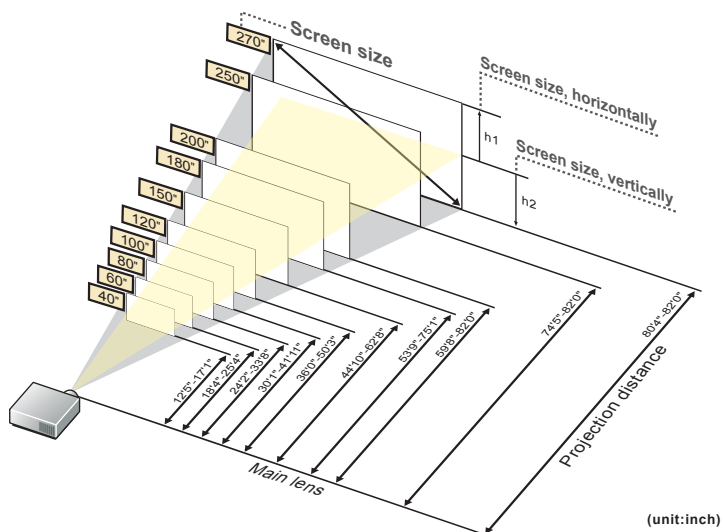

16:9

Screen size	inch				40"	50"	60"	70"	80"	90"	100"
Screen size, horizontally	inch				2'11"	3'8"	4'4"	5'1"	5'10"	6'6"	7'3"
Screen size, vertically	inch				1'8"	2'1"	2'5"	2'10"	3'3"	3'8"	4'1"
Projection distance (Shortest to longest)	inch				12'5"-17'1"	15'4"-21'3"	18'4"-25'4"	21'3"-29'6"	24'2"-33'8"	27'2"-37'9"	30'1"-41'11"
h1=h2	inch				9'8"	10'3"	12'7"	1'5'2"	1'7'6"	1'10'1"	2'0'5"
Screen size	inch	110"	120"	130"	140"	150"	160"	170"	180"	190"	200"
Screen size, horizontally	inch	8'0"	8'9"	9'5"	10'2"	10'11"	11'8"	12'4"	13'1"	13'10"	14'6"
Screen size, vertically	inch	4'6"	4'11"	5'4"	5'9"	6'2"	6'6"	7'1"	7'4"	7'9"	8'2"
Projection distance (Shortest to longest)	inch	33'1"-46'1"	36'0"-50'3"	39'0"-54'4"	41'11"-58'6"	44'10"-62'8"	47'10"-66'9"	50'9"-70'11"	53'9"-75'1"	56'8"-79'2"	59'8"-82'0"
h1=h2	inch	2'3'0"	2'5'4"	2'7'9"	2'10'3"	3'0'8"	3'3'2"	3'5'7"	3'8'1"	3'10'6"	4'1'0"
Screen size	inch	210"	220"	230"	240"	250"	260"	270"			
Screen size, horizontally	inch	15'3"	16'0"	16'9"	17'5"	18'2"	18'11"	19'7"			
Screen size, vertically	inch	8'7"	9'0"	9'5"	9'10"	10'3"	10'8"	11'0"			
Projection distance (Shortest to longest)	inch	62'7"-82'0"	65'7"-82'0"	68'6"-82'0"	71'5"-82'0"	74'5"-82'0"	77'4"-82'0"	80'4"-82'0"			
h1=h2	inch	4'3'5"	4'5'9"	4'8'4"	4'10'8"	5'1'3"	5'3'7"	5'6'2"