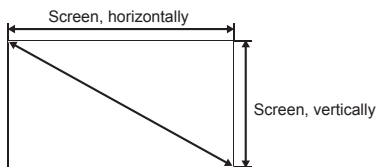

This is the throw distance ratio when the screen size is 100. Since design values are used, there will be some disparity.

[For the 4:3 ratio]

4:3

Screen size	inch				40"	50"	60"	70"	80"	90"	100"
Screen size, horizontally	inch				2'8"	3'4"	4'0"	4'8"	5'4"	6'0"	6'8"
Screen size, vertically	inch				2'0"	2'6"	3'0"	3'6"	4'0"	4'6"	5'0"
Projection distance (Shortest to longest)	inch				11'6"-15'9"	14'2"-19'6"	16'10"-23'4"	19'7"-27'2"	22'3"-30'11"	25'0"-34'9"	27'8"-38'6"
h1=h2	inch				10'0"	1'3'0"	1'6'0"	1'9'0"	2'0'0"	2'3'0"	2'6'0"
Screen size	inch	110"	120"	130"	140"	150"	160"	170"	180"	190"	200"
Screen size, horizontally	inch	7'4"	8'0"	8'8"	9'4"	10'0"	10'8"	11'4"	12'0"	12'8"	13'4"
Screen size, vertically	inch	5'6"	6'0"	6'6"	7'0"	7'6"	8'0"	8'6"	9'0"	9'6"	10'0"
Projection distance (Shortest to longest)	inch	30'5"-42'4"	33'1"-46'2"	35'10"-49'11"	38'6"-53'9"	41'3"-57'6"	43'11"-61'4"	46'8"-65'2"	49'4"-68'11"	52'1"-72'9"	54'9"-76'7"
h1=h2	inch	29'0"	3'0'0"	3'3'0"	3'6'0"	3'9'0"	4'0'0"	4'3'0"	4'6'0"	4'9'0"	5'0'0"
Screen size	inch	210"	220"	230"	240"	250"	260"	270"	280"	290"	300"
Screen size, horizontally	inch	14'0"	14'8"	15'4"	16'0"	16'8"	17'4"	18'0"	18'8"	19'4"	20'0"
Screen size, vertically	inch	10'6"	11'0"	11'6"	12'0"	12'6"	13'0"	13'6"	14'0"	14'6"	15'0"
Projection distance (Shortest to longest)	inch	57'6"-80'4"	60'3"-82'0"	62'11"-82'0"	65'8"-82'0"	68'4"-82'0"	71'1"-82'0"	73'9"-82'0"	76'6"-82'0"	79'2"-82'0"	81'11"-82'0"
h1=h2	inch	5'3'0"	5'6'0"	5'9'0"	6'0'0"	6'3'0"	6'6'0"	6'9'0"	7'0'0"	7'3'0"	7'6'0"