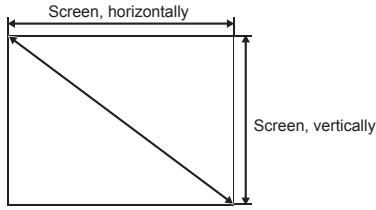

This is the throw distance ratio when the screen size is 100. Since design values are used, there will be some disparity.

[For the 4:3 ratio]

4:3

Screen size	inch				40"	50"	60"	70"	80"	90"	100"
Screen size, horizontally	inch				2'8"	3'4"	4'0"	4'8"	5'4"	6'0"	6'8"
Screen size, vertically	inch				2'0"	2'6"	3'0"	3'6"	4'0"	4'6"	5'0"
Projection distance (Shortest to longest)	inch				11'6"-15'9"	14'2"-19'6"	16'10"-23'4"	19'7"-27'2"	22'3"-30'11"	25'0"-34'9"	27'8"-38'6"
h1=h2	inch				10'0"	1'3'0"	1'6'0"	1'9'0"	2'0'0"	2'3'0"	2'6'0"
Screen size	inch	110"	120"	130"	140"	150"	160"	170"	180"	190"	200"
Screen size, horizontally	inch	7'4"	8'0"	8'8"	9'4"	10'0"	10'8"	11'4"	12'0"	12'8"	13'4"
Screen size, vertically	inch	5'6"	6'0"	6'6"	7'0"	7'6"	8'0"	8'6"	9'0"	9'6"	10'0"
Projection distance (Shortest to longest)	inch	30'5"-42'4"	33'1"-46'2"	35'10"-49'11"	38'6"-53'9"	41'3"-57'6"	43'11"-61'4"	46'8"-65'2"	49'4"-68'11"	52'1"-72'9"	54'9"-76'7"
h1=h2	inch	29'0"	3'0'0"	3'3'0"	3'6'0"	3'9'0"	4'0'0"	4'3'0"	4'6'0"	4'9'0"	5'0'0"
Screen size	inch	210"	220"	230"	240"	250"	260"	270"	280"	290"	300"
Screen size, horizontally	inch	14'0"	14'8"	15'4"	16'0"	16'8"	17'4"	18'0"	18'8"	19'4"	20'0"
Screen size, vertically	inch	10'6"	11'0"	11'6"	12'0"	12'6"	13'0"	13'6"	14'0"	14'6"	15'0"
Projection distance (Shortest to longest)	inch	57'6"-80'4"	60'3"-82'0"	62'11"-82'0"	65'8"-82'0"	68'4"-82'0"	71'1"-82'0"	73'9"-82'0"	76'6"-82'0"	79'2"-82'0"	81'11"-82'0"
h1=h2	inch	5'3'0"	5'6'0"	5'9'0"	6'0'0"	6'3'0"	6'6'0"	6'9'0"	7'0'0"	7'3'0"	7'6'0"