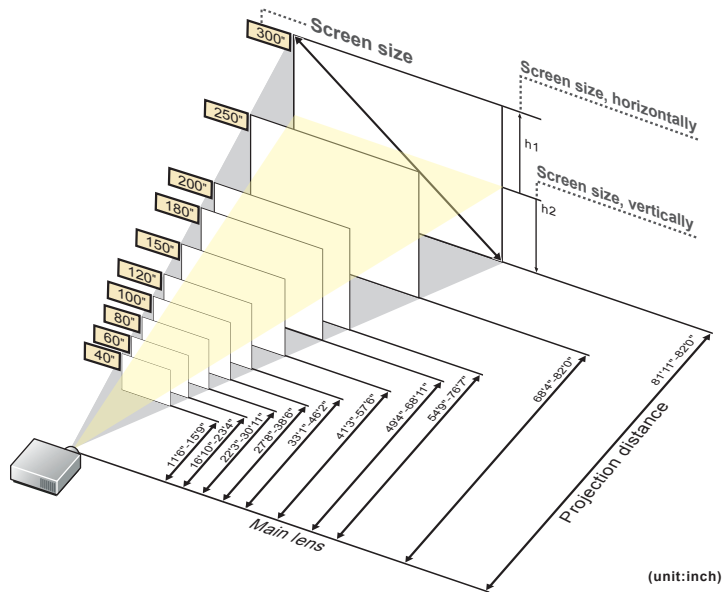

This is the throw distance ratio when the screen size is 100. Since design values are used, there will be some disparity.

[For the 4:3 ratio]

4:3

Screen size	inch				40"	50"	60"	70"	80"	90"	100"
Screen size, horizontally	inch				2'8"	3'4"	4'0"	4'8"	5'4"	6'0"	6'8"
Screen size, vertically	inch				2'0"	2'6"	3'0"	3'6"	4'0"	4'6"	5'0"
Projection distance (Shortest to longest)	inch				11'6"-15'9"	14'2"-19'6"	16'10"-23'4"	19'7"-27'2"	22'3"-30'11"	25'0"-34'9"	27'8"-38'6"
h1=h2	inch				10'0"	1'3'0"	1'6'0"	1'9'0"	2'0'0"	2'3'0"	2'6'0"
Screen size	inch	110"	120"	130"	140"	150"	160"	170"	180"	190"	200"
Screen size, horizontally	inch	7'4"	8'0"	8'8"	9'4"	10'0"	10'8"	11'4"	12'0"	12'8"	13'4"
Screen size, vertically	inch	5'6"	6'0"	6'6"	7'0"	7'6"	8'0"	8'6"	9'0"	9'6"	10'0"
Projection distance (Shortest to longest)	inch	30'5"-42'4"	33'1"-46'2"	35'10"-49'11"	38'6"-53'9"	41'3"-57'6"	43'11"-61'4"	46'8"-65'2"	49'4"-68'11"	52'1"-72'9"	54'9"-76'7"
h1=h2	inch	29'0"	3'0'0"	3'3'0"	3'6'0"	3'9'0"	4'0'0"	4'3'0"	4'6'0"	4'9'0"	5'0'0"
Screen size	inch	210"	220"	230"	240"	250"	260"	270"	280"	290"	300"
Screen size, horizontally	inch	14'0"	14'8"	15'4"	16'0"	16'8"	17'4"	18'0"	18'8"	19'4"	20'0"
Screen size, vertically	inch	10'6"	11'0"	11'6"	12'0"	12'6"	13'0"	13'6"	14'0"	14'6"	15'0"
Projection distance (Shortest to longest)	inch	57'6"-80'4"	60'3"-82'0"	62'11"-82'0"	65'8"-82'0"	68'4"-82'0"	71'1"-82'0"	73'9"-82'0"	76'6"-82'0"	79'2"-82'0"	81'11"-82'0"
h1=h2	inch	5'3'0"	5'6'0"	5'9'0"	6'0'0"	6'3'0"	6'6'0"	6'9'0"	7'0'0"	7'3'0"	7'6'0"