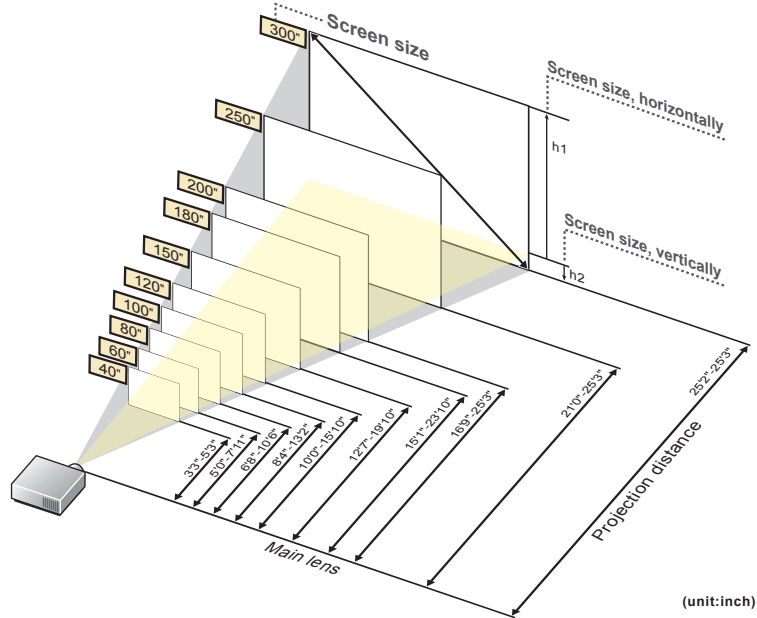

This is the throw distance ratio when the screen size is 100. Since design values are used, there will be some disparity.

[For the 4:3 ratio]

4:3												
Screen size	inch					40"	50"	60"	70"	80"	90"	100"
Screen size, horizontally	inch					2'8"	3'4"	4'0"	4'8"	5'4"	6'0"	6'8"
Screen size, vertically	inch					2'0"	2'6"	3'0"	3'6"	4'0"	4'6"	5'0"
Projection distance (Shortest to longest)	inch					3'3"-5'3"	4'1"-6'7"	5'0"-7'11"	5'10"-9'2"	6'8"-10'6"	7'6"-11'10"	8'4"-13'2"
h1	inch					1'9.6"	2'3.0"	2'8.4"	3'1.8"	3'7.2"	4'0.6"	4'6.0"
h2	inch					2.4"	3.0"	3.6"	4.2"	4.8"	5.4"	6.0"
Screen size	inch	110"	120"	130"	140"	150"	160"	170"	180"	190"	200"	
Screen size, horizontally	inch	7'4"	8'0"	8'8"	9'4"	10'0"	10'8"	11'4"	12'0"	12'8"	13'4"	
Screen size, vertically	inch	5'6"	6'0"	6'6"	7'0"	7'6"	8'0"	8'6"	9'0"	9'6"	10'0"	
Projection distance (Shortest to longest)	inch	9'2"-14'6"	10'0"-15'10"	10'10"-17'2"	11'9"-18'6"	12'7"-19'10"	13'5"-21'2"	14'3"-22'6"	15'1"-23'10"	15'11"-25'2"	16'9"-25'3"	
h1	inch	4'11.4"	5'4.8"	5'10.2"	6'3.6"	6'9.0"	7'2.4"	7'7.8"	8'1.2"	8'6.6"	9'0.0"	
h2	inch	6.6"	7.2"	7.8"	8.4"	9.0"	9.6"	10.2"	10.8"	11.4"	12.0"	
Screen size	inch	210"	220"	230"	240"	250"	260"	270"	280"	290"	300"	
Screen size, horizontally	inch	14'0"	14'8"	15'4"	16'0"	16'8"	17'4"	18'0"	18'8"	19'4"	20'0"	
Screen size, vertically	inch	10'6"	11'0"	11'6"	12'0"	12'6"	13'0"	13'6"	14'0"	14'6"	15'0"	
Projection distance (Shortest to longest)	inch	17'7"-25'3"	18'5"-25'3"	19'4"-25'3"	20'2"-25'3"	21'0"-25'3"	21'10"-25'3"	22'8"-25'3"	23'6"-25'3"	24'4"-25'3"	25'2"-25'3"	
h1	inch	9'5.4"	9'10.8"	10'4.2"	10'9.6"	11'3.0"	11'8.4"	12'1.8"	12'7.2"	13'0.6"	13'6.0"	
h2	inch	10.6"	11.2"	11.8"	12.4"	13.0"	13.6"	14.2"	14.8"	15.4"	16.0"	