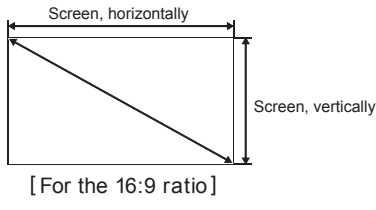

This is the throw distance ratio when the screen size is 100. Since design values are used, there will be some disparity.

[For the 4:3 ratio]

4:3												
Screen size	inch					40"	50"	60"	70"	80"	90"	100"
Screen size, horizontally	inch					2'8"	3'4"	4'0"	4'8"	5'4"	6'0"	6'8"
Screen size, vertically	inch					2'0"	2'6"	3'0"	3'6"	4'0"	4'6"	5'0"
Projection distance (Shortest to longest)	inch					3'3"-5'3"	4'1"-6'7"	5'0"-7'11"	5'10"-9'2"	6'8"-10'6"	7'6"-11'10"	8'4"-13'2"
h1	inch					1'9.6"	2'3.0"	2'8.4"	3'1.8"	3'7.2"	4'0.6"	4'6.0"
h2	inch					2.4"	3.0"	3.6"	4.2"	4.8"	5.4"	6.0"
Screen size	inch	110"	120"	130"	140"	150"	160"	170"	180"	190"	200"	
Screen size, horizontally	inch	7'4"	8'0"	8'8"	9'4"	10'0"	10'8"	11'4"	12'0"	12'8"	13'4"	
Screen size, vertically	inch	5'6"	6'0"	6'6"	7'0"	7'6"	8'0"	8'6"	9'0"	9'6"	10'0"	
Projection distance (Shortest to longest)	inch	9'2"-14'6"	10'0"-15'10"	10'10"-17'2"	11'9"-18'6"	12'7"-19'10"	13'5"-21'2"	14'3"-22'6"	15'1"-23'10"	15'11"-25'2"	16'9"-25'3"	
h1	inch	4'11.4"	5'4.8"	5'10.2"	6'3.6"	6'9.0"	7'2.4"	7'7.8"	8'1.2"	8'6.6"	9'0.0"	
h2	inch	6.6"	7.2"	7.8"	8.4"	9.0"	9.6"	10.2"	10.8"	11.4"	12.0"	
Screen size	inch	210"	220"	230"	240"	250"	260"	270"	280"	290"	300"	
Screen size, horizontally	inch	14'0"	14'8"	15'4"	16'0"	16'8"	17'4"	18'0"	18'8"	19'4"	20'0"	
Screen size, vertically	inch	10'6"	11'0"	11'6"	12'0"	12'6"	13'0"	13'6"	14'0"	14'6"	15'0"	
Projection distance (Shortest to longest)	inch	17'7"-25'3"	18'5"-25'3"	19'4"-25'3"	20'2"-25'3"	21'0"-25'3"	21'10"-25'3"	22'8"-25'3"	23'6"-25'3"	24'4"-25'3"	25'2"-25'3"	
h1	inch	9'5.4"	9'10.8"	10'4.2"	10'9.6"	11'3.0"	11'8.4"	12'1.8"	12'7.2"	13'0.6"	13'6.0"	
h2	inch	10.6"	11.2"	11.8"	12.4"	13.0"	13.6"	14.2"	14.8"	15.4"	16.0"	