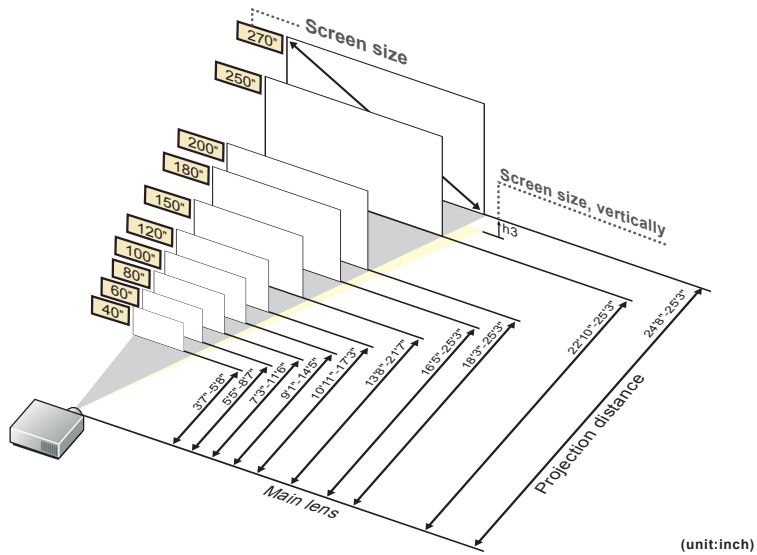

[For the 16:9 ratio]

16:9												
Screen size	inch					40"	50"	60"	70"	80"	90"	100"
Screen size, horizontally	inch					2'11"	3'8"	4'4"	5'1"	5'10"	6'6"	7'3"
Screen size, vertically	inch					1'8"	2'1"	2'5"	2'10"	3'3"	3'8"	4'1"
Projection distance (Shortest to longest)	inch					3'7"-5'8"	4'6"-7'2"	5'5"-8'7"	6'4"-10'0"	7'3"-11'6"	8'2"-12'11"	9'1"-14'5"
h3	inch					0.7"	0.8"	1.0"	1.1"	1.3"	1.5"	1.6"
Screen size	inch	110"	120"	130"	140"	150"	160"	170"	180"	190"	200"	
Screen size, horizontally	inch	8'0"	8'9"	9'5"	10'2"	10'11"	11'8"	12'4"	13'1"	13'10"	14'6"	
Screen size, vertically	inch	4'6"	4'11"	5'4"	5'9"	6'2"	6'6"	7'1"	7'4"	7'9"	8'2"	
Projection distance (Shortest to longest)	inch	10'0"-15'10"	10'11"-17'3"	11'10"-18'9"	12'9"-20'2"	13'8"-21'7"	14'7"-23'1"	15'6"-24'6"	16'5"-25'3"	17'4"-25'3"	18'3"-25'3"	
h3	inch	1.8"	2.0"	2.1"	2.3"	2.5"	2.6"	2.8"	2.9"	3.1"	3.3"	
Screen size	inch	210"	220"	230"	240"	250"	260"	270"				
Screen size, horizontally	inch	15'3"	16'0"	16'9"	17'5"	18'2"	18'11"	19'7"				
Screen size, vertically	inch	8'7"	9'0"	9'5"	9'10"	10'3"	10'8"	11'0"				
Projection distance (Shortest to longest)	inch	19'2"-25'3"	20'1"-25'3"	21'0"-25'3"	21'11"-25'3"	22'10"-25'3"	23'9"-25'3"	24'8"-25'3"				
h3	inch	3.4"	3.6"	3.8"	3.9"	4.1"	4.2"	4.4"				