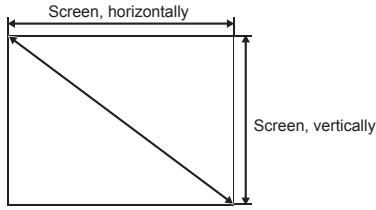

This is the throw distance ratio when the screen size is 100. Since design values are used, there will be some disparity.

[For the 4:3 ratio]

4:3												
Screen size	inch					40"	50"	60"	70"	80"	90"	100"
Screen size, horizontally	inch					2'8"	3'4"	4'0"	4'8"	5'4"	6'0"	6'8"
Screen size, vertically	inch					2'0"	2'6"	3'0"	3'6"	4'0"	4'6"	5'0"
Projection distance (Shortest to longest)	inch					3'3"-5'3"	4'1"-6'7"	5'0"-7'11"	5'10"-9'2"	6'8"-10'6"	7'6"-11'10"	8'4"-13'2"
h1	inch					1'9.6"	2'3.0"	2'8.4"	3'1.8"	3'7.2"	4'0.6"	4'6.0"
h2	inch					2.4"	3.0"	3.6"	4.2"	4.8"	5.4"	6.0"
Screen size	inch	110"	120"	130"	140"	150"	160"	170"	180"	190"	200"	
Screen size, horizontally	inch	7'4"	8'0"	8'8"	9'4"	10'0"	10'8"	11'4"	12'0"	12'8"	13'4"	
Screen size, vertically	inch	5'6"	6'0"	6'6"	7'0"	7'6"	8'0"	8'6"	9'0"	9'6"	10'0"	
Projection distance (Shortest to longest)	inch	9'2"-14'6"	10'0"-15'10"	10'10"-17'2"	11'9"-18'6"	12'7"-19'10"	13'5"-21'2"	14'3"-22'6"	15'1"-23'10"	15'11"-25'2"	16'9"-25'3"	
h1	inch	4'11.4"	5'4.8"	5'10.2"	6'3.6"	6'9.0"	7'2.4"	7'7.8"	8'1.2"	8'6.6"	9'0.0"	
h2	inch	6.6"	7.2"	7.8"	8.4"	9.0"	9.6"	10.2"	10.8"	11.4"	12.0"	
Screen size	inch	210"	220"	230"	240"	250"	260"	270"	280"	290"	300"	
Screen size, horizontally	inch	14'0"	14'8"	15'4"	16'0"	16'8"	17'4"	18'0"	18'8"	19'4"	20'0"	
Screen size, vertically	inch	10'6"	11'0"	11'6"	12'0"	12'6"	13'0"	13'6"	14'0"	14'6"	15'0"	
Projection distance (Shortest to longest)	inch	17'7"-25'3"	18'5"-25'3"	19'4"-25'3"	20'2"-25'3"	21'0"-25'3"	21'10"-25'3"	22'8"-25'3"	23'6"-25'3"	24'4"-25'3"	25'2"-25'3"	
h1	inch	9'5.4"	9'10.8"	10'4.2"	10'9.6"	11'3.0"	11'8.4"	12'1.8"	12'7.2"	13'0.6"	13'6.0"	
h2	inch	10.6"	11.2"	11.8"	12.4"	13.0"	13.6"	14.2"	14.8"	15.4"	16.0"	