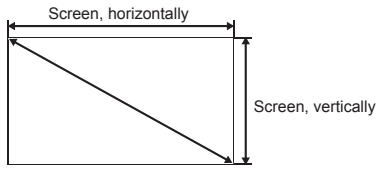

This is the throw distance ratio when the screen size is 100. Since design values are used, there will be some disparity.

[For the 4:3 ratio]

(unit:inch)

4:3											
Screen size	inch				40"	50"	60"	70"	80"	90"	100"
Screen size, horizontally	inch				2'8"	3'4"	4'0"	4'8"	5'4"	6'0"	6'8"
Screen size, vertically	inch				2'0"	2'6"	3'0"	3'6"	4'0"	4'6"	5'0"
Projection distance (Shortest to longest)	inch				3'3"-5'3"	4'1"-6'7"	5'0"-7'11"	5'10"-9'2"	6'8"-10'6"	7'6"-11'10"	8'4"-13'2"
h1	inch				1'9.6"	2'3.0"	2'8.4"	3'1.8"	3'7.2"	4'0.6"	4'6.0"
h2	inch				2.4"	3.0"	3.6"	4.2"	4.8"	5.4"	6.0"
Screen size	inch	110"	120"	130"	140"	150"	160"	170"	180"	190"	200"
Screen size, horizontally	inch	7'4"	8'0"	8'8"	9'4"	10'0"	10'8"	11'4"	12'0"	12'8"	13'4"
Screen size, vertically	inch	5'6"	6'0"	6'6"	7'0"	7'6"	8'0"	8'6"	9'0"	9'6"	10'0"
Projection distance (Shortest to longest)	inch	9'2"-14'6"	10'0"-15'10"	10'10"-17'2"	11'9"-18'6"	12'7"-19'10"	13'5"-21'2"	14'3"-22'6"	15'1"-23'10"	15'11"-25'2"	16'9"-25'3"
h1	inch	4'11.4"	5'4.8"	5'10.2"	6'3.6"	6'9.0"	7'2.4"	7'7.8"	8'1.2"	8'6.6"	9'0.0"
h2	inch	6.6"	7.2"	7.8"	8.4"	9.0"	9.6"	10.2"	10.8"	11.4"	12.0"
Screen size	inch	210"	220"	230"	240"	250"	260"	270"	280"	290"	300"
Screen size, horizontally	inch	14'0"	14'8"	15'4"	16'0"	16'8"	17'4"	18'0"	18'8"	19'4"	20'0"
Screen size, vertically	inch	10'6"	11'0"	11'6"	12'0"	12'6"	13'0"	13'6"	14'0"	14'6"	15'0"
Projection distance (Shortest to longest)	inch	17'7"-25'3"	18'5"-25'3"	19'4"-25'3"	20'2"-25'3"	21'0"-25'3"	21'10"-25'3"	22'8"-25'3"	23'6"-25'3"	24'4"-25'3"	25'2"-25'3"
h1	inch	9'5.4"	9'10.8"	10'4.2"	10'9.6"	11'3.0"	11'8.4"	12'1.8"	12'7.2"	13'0.6"	13'6.0"
h2	inch	10'6"	11'2"	11'8"	12'4"	13'0"	13'6"	14'2"	14'8"	15'4"	16'0"