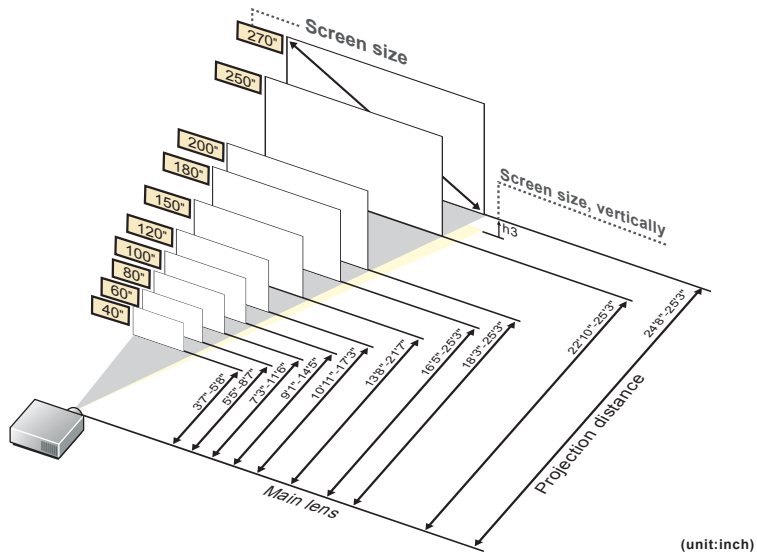

[For the 16:9 ratio]

(unit:inch)

16:9											
Screen size	inch				40"	50"	60"	70"	80"	90"	100"
Screen size, horizontally	inch				2'11"	3'8"	4'4"	5'1"	5'10"	6'6"	7'3"
Screen size, vertically	inch				1'8"	2'1"	2'5"	2'10"	3'3"	3'8"	4'1"
Projection distance (Shortest to longest)	inch				3'7"-5'8"	4'6"-7'2"	5'5"-8'7"	6'4"-10'0"	7'3"-11'6"	8'2"-12'11"	9'1"-14'5"
h3	inch				0.7"	0.8"	1.0"	1.1"	1.3"	1.5"	1.6"
Screen size	inch	110"	120"	130"	140"	150"	160"	170"	180"	190"	200"
Screen size, horizontally	inch	8'0"	8'9"	9'5"	10'2"	10'11"	11'8"	12'4"	13'1"	13'10"	14'6"
Screen size, vertically	inch	4'6"	4'11"	5'4"	5'9"	6'2"	6'6"	6'11"	7'4"	7'9"	8'2"
Projection distance (Shortest to longest)	inch	10'0"-15'10"	10'11"-17'3"	11'10"-18'9"	12'9"-20'2"	13'8"-21'7"	14'7"-23'1"	15'6"-24'6"	16'5"-25'3"	17'4"-25'3"	18'3"-25'3"
h3	inch	1.8"	2.0"	2.1"	2.3"	2.5"	2.6"	2.8"	2.9"	3.1"	3.3"
Screen size	inch	210"	220"	230"	240"	250"	260"	270"			
Screen size, horizontally	inch	15'3"	16'0"	16'9"	17'5"	18'2"	18'11"	19'7"			
Screen size, vertically	inch	8'7"	9'0"	9'5"	9'10"	10'3"	10'8"	11'0"			
Projection distance (Shortest to longest)	inch	19'2"-25'3"	20'1"-25'3"	21'0"-25'3"	21'11"-25'3"	22'10"-25'3"	23'9"-25'3"	24'8"-25'3"			
h3	inch	3.4"	3.6"	3.8"	3.9"	4.1"	4.2"	4.4"			