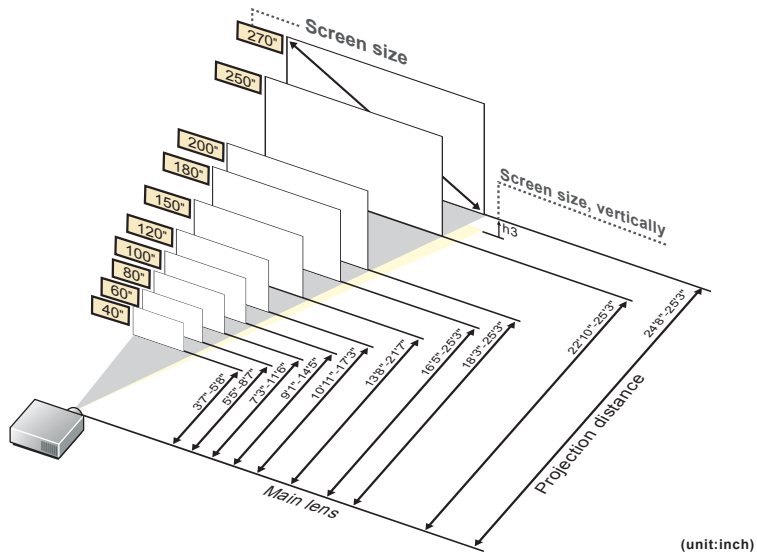

[For the 16:9 ratio]

(unit:inch)

16:9											
Screen size	inch				40"	50"	60"	70"	80"	90"	100"
Screen size, horizontally	inch				2'11"	3'8"	4'4"	5'1"	5'10"	6'6"	7'3"
Screen size, vertically	inch				1'8"	2'1"	2'5"	2'10"	3'3"	3'8"	4'1"
Projection distance (Shortest to longest)	inch				3'7"-5'8"	4'6"-7'2"	5'5"-8'7"	6'4"-10'0"	7'3"-11'6"	8'2"-12'11"	9'1"-14'5"
h3	inch				0.7"	0.8"	1.0"	1.1"	1.3"	1.5"	1.6"
Screen size	inch	110"	120"	130"	140"	150"	160"	170"	180"	190"	200"
Screen size, horizontally	inch	8'0"	8'9"	9'5"	10'2"	10'11"	11'8"	12'4"	13'1"	13'10"	14'6"
Screen size, vertically	inch	4'6"	4'11"	5'4"	5'9"	6'2"	6'6"	7'1"	7'4"	7'9"	8'2"
Projection distance (Shortest to longest)	inch	10'0"-15'10"	10'11"-17'3"	11'10"-18'9"	12'9"-20'2"	13'8"-21'7"	14'7"-23'1"	15'6"-24'6"	16'5"-25'3"	17'4"-25'3"	18'3"-25'3"
h3	inch	1.8"	2.0"	2.1"	2.3"	2.5"	2.6"	2.8"	2.9"	3.1"	3.3"
Screen size	inch	210"	220"	230"	240"	250"	260"	270"			
Screen size, horizontally	inch	15'3"	16'0"	16'9"	17'5"	18'2"	18'11"	19'7"			
Screen size, vertically	inch	8'7"	9'0"	9'5"	9'10"	10'3"	10'8"	11'0"			
Projection distance (Shortest to longest)	inch	19'2"-25'3"	20'1"-25'3"	21'0"-25'3"	21'11"-25'3"	22'10"-25'3"	23'9"-25'3"	24'8"-25'3"			
h3	inch	3.4"	3.6"	3.8"	3.9"	4.1"	4.2"	4.4"			