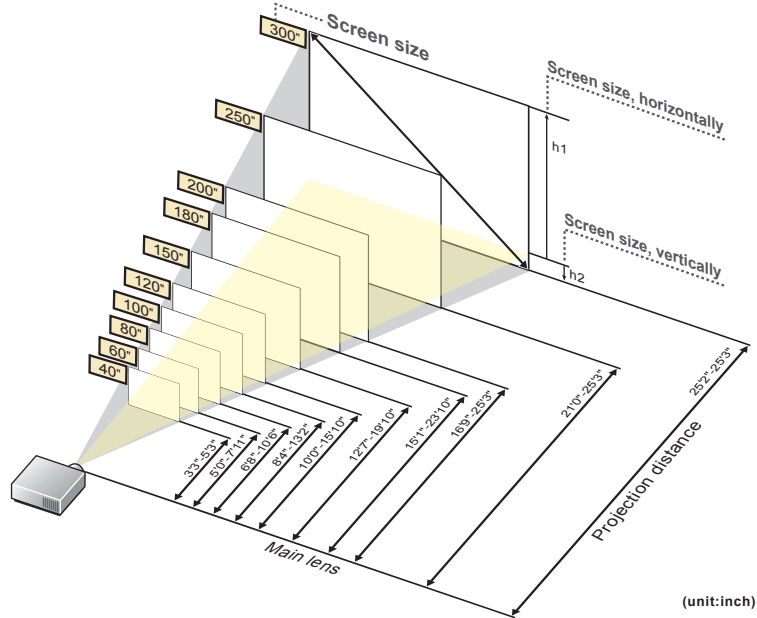

This is the throw distance ratio when the screen size is 100. Since design values are used, there will be some disparity.

[For the 4:3 ratio]

(unit:inch)

4:3											
Screen size	inch				40"	50"	60"	70"	80"	90"	100"
Screen size, horizontally	inch				2'8"	3'4"	4'0"	4'8"	5'4"	6'0"	6'8"
Screen size, vertically	inch				2'0"	2'6"	3'0"	3'6"	4'0"	4'6"	5'0"
Projection distance (Shortest to longest)	inch				3'3"-5'3"	4'1"-6'7"	5'0"-7'11"	5'10"-9'2"	6'8"-10'6"	7'6"-11'10"	8'4"-13'2"
h1	inch				1'9.6"	2'3.0"	2'8.4"	3'1.8"	3'7.2"	4'0.6"	4'6.0"
h2	inch				2.4"	3.0"	3.6"	4.2"	4.8"	5.4"	6.0"
Screen size	inch	110"	120"	130"	140"	150"	160"	170"	180"	190"	200"
Screen size, horizontally	inch	7'4"	8'0"	8'8"	9'4"	10'0"	10'8"	11'4"	12'0"	12'8"	13'4"
Screen size, vertically	inch	5'6"	6'0"	6'6"	7'0"	7'6"	8'0"	8'6"	9'0"	9'6"	10'0"
Projection distance (Shortest to longest)	inch	9'2"-14'6"	10'0"-15'10"	10'10"-17'2"	11'9"-18'6"	12'7"-19'10"	13'5"-21'2"	14'3"-22'6"	15'1"-23'10"	15'11"-25'2"	16'9"-25'3"
h1	inch	4'11.4"	5'4.8"	5'10.2"	6'3.6"	6'9.0"	7'2.4"	7'7.8"	8'1.2"	8'6.6"	9'0.0"
h2	inch	6.6"	7.2"	7.8"	8.4"	9.0"	9.6"	10.2"	10.8"	11.4"	12.0"
Screen size	inch	210"	220"	230"	240"	250"	260"	270"	280"	290"	300"
Screen size, horizontally	inch	14'0"	14'8"	15'4"	16'0"	16'8"	17'4"	18'0"	18'8"	19'4"	20'0"
Screen size, vertically	inch	10'6"	11'0"	11'6"	12'0"	12'6"	13'0"	13'6"	14'0"	14'6"	15'0"
Projection distance (Shortest to longest)	inch	17'7"-25'3"	18'5"-25'3"	19'4"-25'3"	20'2"-25'3"	21'0"-25'3"	21'10"-25'3"	22'8"-25'3"	23'6"-25'3"	24'4"-25'3"	25'2"-25'3"
h1	inch	9'5.4"	9'10.8"	10'4.2"	10'9.6"	11'3.0"	11'8.4"	12'1.8"	12'7.2"	13'0.6"	13'6.0"
h2	inch	10'6"	11'2"	11'8"	12'4"	13'0"	13'6"	14'2"	14'8"	15'4"	16'0"