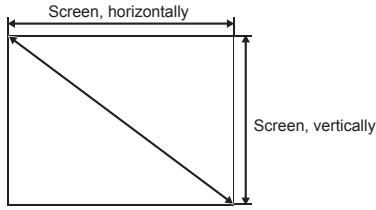

This is the throw distance ratio when the screen size is 100. Since design values are used, there will be some disparity.

[For the 4:3 ratio]

(unit:inch)

4:3											
Screen size	inch				40"	50"	60"	70"	80"	90"	100"
Screen size, horizontally	inch				2'8"	3'4"	4'0"	4'8"	5'4"	6'0"	6'8"
Screen size, vertically	inch				2'0"	2'6"	3'0"	3'6"	4'0"	4'6"	5'0"
Projection distance (Shortest to longest)	inch				3'3"-5'3"	4'1"-6'7"	5'0"-7'11"	5'10"-9'2"	6'8"-10'6"	7'6"-11'10"	8'4"-13'2"
h1	inch				1'9.6"	2'3.0"	2'8.4"	3'1.8"	3'7.2"	4'0.6"	4'6.0"
h2	inch				2.4"	3.0"	3.6"	4.2"	4.8"	5.4"	6.0"
Screen size	inch	110"	120"	130"	140"	150"	160"	170"	180"	190"	200"
Screen size, horizontally	inch	7'4"	8'0"	8'8"	9'4"	10'0"	10'8"	11'4"	12'0"	12'8"	13'4"
Screen size, vertically	inch	5'6"	6'0"	6'6"	7'0"	7'6"	8'0"	8'6"	9'0"	9'6"	10'0"
Projection distance (Shortest to longest)	inch	9'2"-14'6"	10'0"-15'10"	10'10"-17'2"	11'9"-18'6"	12'7"-19'10"	13'5"-21'2"	14'3"-22'6"	15'1"-23'10"	15'11"-25'2"	16'9"-25'3"
h1	inch	4'11.4"	5'4.8"	5'10.2"	6'3.6"	6'9.0"	7'2.4"	7'7.8"	8'1.2"	8'6.6"	9'0.0"
h2	inch	6.6"	7.2"	7.8"	8.4"	9.0"	9.6"	10.2"	10.8"	11.4"	12.0"
Screen size	inch	210"	220"	230"	240"	250"	260"	270"	280"	290"	300"
Screen size, horizontally	inch	14'0"	14'8"	15'4"	16'0"	16'8"	17'4"	18'0"	18'8"	19'4"	20'0"
Screen size, vertically	inch	10'6"	11'0"	11'6"	12'0"	12'6"	13'0"	13'6"	14'0"	14'6"	15'0"
Projection distance (Shortest to longest)	inch	17'7"-25'3"	18'5"-25'3"	19'4"-25'3"	20'2"-25'3"	21'0"-25'3"	21'10"-25'3"	22'8"-25'3"	23'6"-25'3"	24'4"-25'3"	25'2"-25'3"
h1	inch	9'5.4"	9'10.8"	10'4.2"	10'9.6"	11'3.0"	11'8.4"	12'1.8"	12'7.2"	13'0.6"	13'6.0"
h2	inch	10'6"	11'2"	11'8"	12'4"	13'0"	13'6"	14'2"	14'8"	15'4"	16'0"