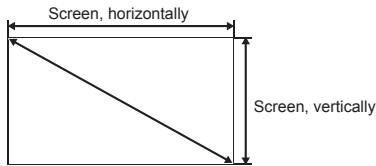

This is the throw distance ratio when the screen size is 100. Since design values are used, there will be some disparity.

[For the 4:3 ratio]

(unit:inch)

4:3											
Screen size	inch				40"	50"	60"	70"	80"	90"	100"
Screen size, horizontally	inch				2'8"	3'4"	4'0"	4'8"	5'4"	6'0"	6'8"
Screen size, vertically	inch				2'0"	2'6"	3'0"	3'6"	4'0"	4'6"	5'0"
Projection distance (Shortest to longest)	inch				3'3"-5'3"	4'1"-6'7"	5'0"-7'11"	5'10"-9'2"	6'8"-10'6"	7'6"-11'10"	8'4"-13'2"
h1	inch				1'9.6"	2'3.0"	2'8.4"	3'1.8"	3'7.2"	4'0.6"	4'6.0"
h2	inch				2.4"	3.0"	3.6"	4.2"	4.8"	5.4"	6.0"
Screen size	inch	110"	120"	130"	140"	150"	160"	170"	180"	190"	200"
Screen size, horizontally	inch	7'4"	8'0"	8'8"	9'4"	10'0"	10'8"	11'4"	12'0"	12'8"	13'4"
Screen size, vertically	inch	5'6"	6'0"	6'6"	7'0"	7'6"	8'0"	8'6"	9'0"	9'6"	10'0"
Projection distance (Shortest to longest)	inch	9'2"-14'6"	10'0"-15'10"	10'10"-17'2"	11'9"-18'6"	12'7"-19'10"	13'5"-21'2"	14'3"-22'6"	15'1"-23'10"	15'11"-25'2"	16'9"-25'3"
h1	inch	4'11.4"	5'4.8"	5'10.2"	6'3.6"	6'9.0"	7'2.4"	7'7.8"	8'1.2"	8'6.6"	9'0.0"
h2	inch	6.6"	7.2"	7.8"	8.4"	9.0"	9.6"	10.2"	10.8"	11.4"	12.0"
Screen size	inch	210"	220"	230"	240"	250"	260"	270"	280"	290"	300"
Screen size, horizontally	inch	14'0"	14'8"	15'4"	16'0"	16'8"	17'4"	18'0"	18'8"	19'4"	20'0"
Screen size, vertically	inch	10'6"	11'0"	11'6"	12'0"	12'6"	13'0"	13'6"	14'0"	14'6"	15'0"
Projection distance (Shortest to longest)	inch	17'7"-25'3"	18'5"-25'3"	19'4"-25'3"	20'2"-25'3"	21'0"-25'3"	21'10"-25'3"	22'8"-25'3"	23'6"-25'3"	24'4"-25'3"	25'2"-25'3"
h1	inch	9'5.4"	9'10.8"	10'4.2"	10'9.6"	11'3.0"	11'8.4"	12'1.8"	12'7.2"	13'0.6"	13'6.0"
h2	inch	10'6"	11'2"	11'8"	12'4"	13'0"	13'6"	14'2"	14'8"	15'4"	16'0"