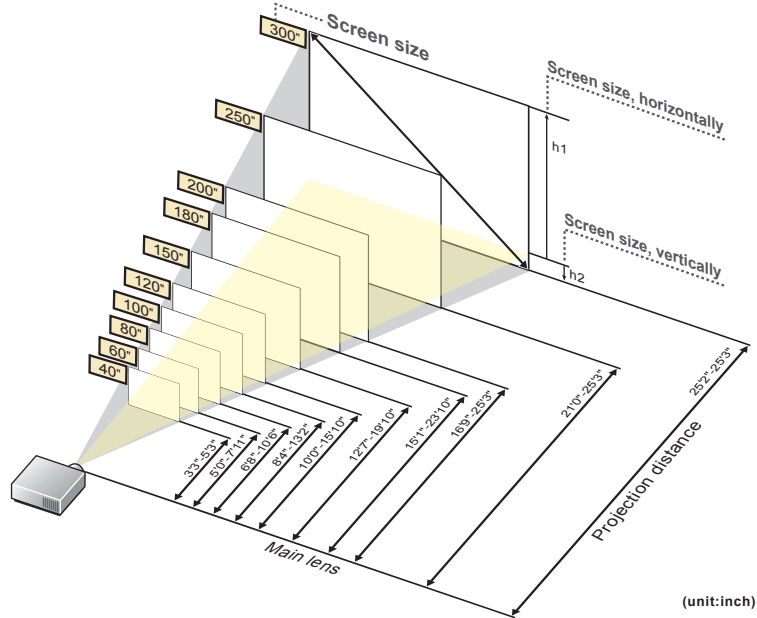

This is the throw distance ratio when the screen size is 100. Since design values are used, there will be some disparity.

[For the 4:3 ratio]

4:3											
Screen size	inch				40"	50"	60"	70"	80"	90"	100"
Screen size, horizontally	inch				2'8"	3'4"	4'0"	4'8"	5'4"	6'0"	6'8"
Screen size, vertically	inch				2'0"	2'6"	3'0"	3'6"	4'0"	4'6"	5'0"
Projection distance (Shortest to longest)	inch				3'3"-5'3"	4'1"-6'7"	5'0"-7'11"	5'10"-9'2"	6'8"-10'6"	7'6"-11'10"	8'4"-13'2"
h1	inch				1'9.6"	2'3.0"	2'8.4"	3'1.8"	3'7.2"	4'0.6"	4'6.0"
h2	inch				2.4"	3.0"	3.6"	4.2"	4.8"	5.4"	6.0"
Screen size	inch	110"	120"	130"	140"	150"	160"	170"	180"	190"	200"
Screen size, horizontally	inch	7'4"	8'0"	8'8"	9'4"	10'0"	10'8"	11'4"	12'0"	12'8"	13'4"
Screen size, vertically	inch	5'6"	6'0"	6'6"	7'0"	7'6"	8'0"	8'6"	9'0"	9'6"	10'0"
Projection distance (Shortest to longest)	inch	9'2"-14'6"	10'0"-15'10"	10'10"-17'2"	11'9"-18'6"	12'7"-19'10"	13'5"-21'2"	14'3"-22'6"	15'1"-23'10"	15'11"-25'2"	16'9"-25'3"
h1	inch	4'11.4"	5'4.8"	5'10.2"	6'3.6"	6'9.0"	7'2.4"	7'7.8"	8'1.2"	8'6.6"	9'0.0"
h2	inch	6.6"	7.2"	7.8"	8.4"	9.0"	9.6"	10.2"	10.8"	11.4"	12.0"
Screen size	inch	210"	220"	230"	240"	250"	260"	270"	280"	290"	300"
Screen size, horizontally	inch	14'0"	14'8"	15'4"	16'0"	16'8"	17'4"	18'0"	18'8"	19'4"	20'0"
Screen size, vertically	inch	10'6"	11'0"	11'6"	12'0"	12'6"	13'0"	13'6"	14'0"	14'6"	15'0"
Projection distance (Shortest to longest)	inch	17'7"-25'3"	18'5"-25'3"	19'4"-25'3"	20'2"-25'3"	21'0"-25'3"	21'10"-25'3"	22'8"-25'3"	23'6"-25'3"	24'4"-25'3"	25'2"-25'3"
h1	inch	9'5.4"	9'10.8"	10'4.2"	10'9.6"	11'3.0"	11'8.4"	12'1.8"	12'7.2"	13'0.6"	13'6.0"
h2	inch	10'6"	11'2"	11'8"	12'4"	13'0"	13'6"	14'2"	14'8"	15'4"	16'0"