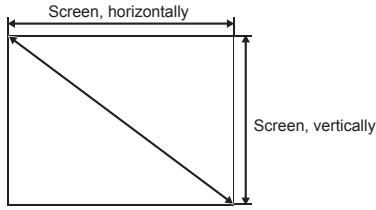

This is the throw distance ratio when the screen size is 100. Since design values are used, there will be some disparity.

[For the 4:3 ratio]

4:3											
Screen size	inch				40"	50"	60"	70"	80"	90"	100"
Screen size, horizontally	inch				2'8"	3'4"	4'0"	4'8"	5'4"	6'0"	6'8"
Screen size, vertically	inch				2'0"	2'6"	3'0"	3'6"	4'0"	4'6"	5'0"
Projection distance (Shortest to longest)	inch				3'3"-5'3"	4'1"-6'7"	5'0"-7'11"	5'10"-9'2"	6'8"-10'6"	7'6"-11'10"	8'4"-13'2"
h1	inch				1'9.6"	2'3.0"	2'8.4"	3'1.8"	3'7.2"	4'0.6"	4'6.0"
h2	inch				2.4"	3.0"	3.6"	4.2"	4.8"	5.4"	6.0"
Screen size	inch	110"	120"	130"	140"	150"	160"	170"	180"	190"	200"
Screen size, horizontally	inch	7'4"	8'0"	8'8"	9'4"	10'0"	10'8"	11'4"	12'0"	12'8"	13'4"
Screen size, vertically	inch	5'6"	6'0"	6'6"	7'0"	7'6"	8'0"	8'6"	9'0"	9'6"	10'0"
Projection distance (Shortest to longest)	inch	9'2"-14'6"	10'0"-15'10"	10'10"-17'2"	11'9"-18'6"	12'7"-19'10"	13'5"-21'2"	14'3"-22'6"	15'1"-23'10"	15'11"-25'2"	16'9"-25'3"
h1	inch	4'11.4"	5'4.8"	5'10.2"	6'3.6"	6'9.0"	7'2.4"	7'7.8"	8'1.2"	8'6.6"	9'0.0"
h2	inch	6.6"	7.2"	7.8"	8.4"	9.0"	9.6"	10.2"	10.8"	11.4"	12.0"
Screen size	inch	210"	220"	230"	240"	250"	260"	270"	280"	290"	300"
Screen size, horizontally	inch	14'0"	14'8"	15'4"	16'0"	16'8"	17'4"	18'0"	18'8"	19'4"	20'0"
Screen size, vertically	inch	10'6"	11'0"	11'6"	12'0"	12'6"	13'0"	13'6"	14'0"	14'6"	15'0"
Projection distance (Shortest to longest)	inch	17'7"-25'3"	18'5"-25'3"	19'4"-25'3"	20'2"-25'3"	21'0"-25'3"	21'10"-25'3"	22'8"-25'3"	23'6"-25'3"	24'4"-25'3"	25'2"-25'3"
h1	inch	9'5.4"	9'10.8"	10'4.2"	10'9.6"	11'3.0"	11'8.4"	12'1.8"	12'7.2"	13'0.6"	13'6.0"
h2	inch	10'6"	11'2"	11'8"	12'4"	13'0"	13'6"	14'2"	14'8"	15'4"	16'0"