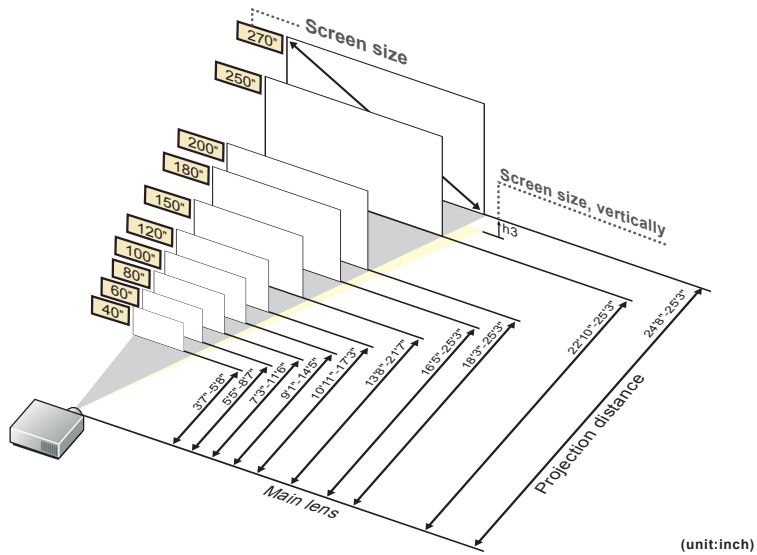

[For the 16:9 ratio]

16:9											
Screen size	inch				40"	50"	60"	70"	80"	90"	100"
Screen size, horizontally	inch				2'11"	3'8"	4'4"	5'1"	5'10"	6'6"	7'3"
Screen size, vertically	inch				1'8"	2'1"	2'5"	2'10"	3'3"	3'8"	4'1"
Projection distance (Shortest to longest)	inch				3'7"-5'8"	4'6"-7'2"	5'5"-8'7"	6'4"-10'0"	7'3"-11'6"	8'2"-12'11"	9'1"-14'5"
h3	inch				0.7"	0.8"	1.0"	1.1"	1.3"	1.5"	1.6"
Screen size	inch	110"	120"	130"	140"	150"	160"	170"	180"	190"	200"
Screen size, horizontally	inch	8'0"	8'9"	9'5"	10'2"	10'11"	11'8"	12'4"	13'1"	13'10"	14'6"
Screen size, vertically	inch	4'6"	4'11"	5'4"	5'9"	6'2"	6'6"	7'1"	7'4"	7'9"	8'2"
Projection distance (Shortest to longest)	inch	10'0"-15'10"	10'11"-17'3"	11'10"-18'9"	12'9"-20'2"	13'8"-21'7"	14'7"-23'1"	15'6"-24'6"	16'5"-25'3"	17'4"-25'3"	18'3"-25'3"
h3	inch	1.8"	2.0"	2.1"	2.3"	2.5"	2.6"	2.8"	2.9"	3.1"	3.3"
Screen size	inch	210"	220"	230"	240"	250"	260"	270"			
Screen size, horizontally	inch	15'3"	16'0"	16'9"	17'5"	18'2"	18'11"	19'7"			
Screen size, vertically	inch	8'7"	9'0"	9'5"	9'10"	10'3"	10'8"	11'0"			
Projection distance (Shortest to longest)	inch	19'2"-25'3"	20'1"-25'3"	21'0"-25'3"	21'11"-25'3"	22'10"-25'3"	23'9"-25'3"	24'8"-25'3"			
h3	inch	3.4"	3.6"	3.8"	3.9"	4.1"	4.2"	4.4"			