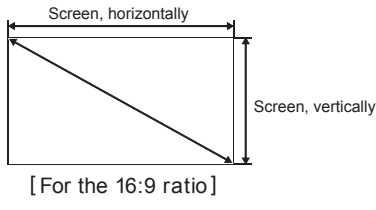

This is the throw distance ratio when the screen size is 100. Since design values are used, there will be some disparity.

[For the 4:3 ratio]

4:3											
Screen size	inch				40"	50"	60"	70"	80"	90"	100"
Screen size, horizontally	inch				2'8"	3'4"	4'0"	4'8"	5'4"	6'0"	6'8"
Screen size, vertically	inch				2'0"	2'6"	3'0"	3'6"	4'0"	4'6"	5'0"
Projection distance (Shortest to longest)	inch				3'3"-5'3"	4'1"-6'7"	5'0"-7'11"	5'10"-9'2"	6'8"-10'6"	7'6"-11'10"	8'4"-13'2"
h1	inch				1'9.6"	2'3.0"	2'8.4"	3'1.8"	3'7.2"	4'0.6"	4'6.0"
h2	inch				2.4"	3.0"	3.6"	4.2"	4.8"	5.4"	6.0"
Screen size	inch	110"	120"	130"	140"	150"	160"	170"	180"	190"	200"
Screen size, horizontally	inch	7'4"	8'0"	8'8"	9'4"	10'0"	10'8"	11'4"	12'0"	12'8"	13'4"
Screen size, vertically	inch	5'6"	6'0"	6'6"	7'0"	7'6"	8'0"	8'6"	9'0"	9'6"	10'0"
Projection distance (Shortest to longest)	inch	9'2"-14'6"	10'0"-15'10"	10'10"-17'2"	11'9"-18'6"	12'7"-19'10"	13'5"-21'2"	14'3"-22'6"	15'1"-23'10"	15'11"-25'2"	16'9"-25'3"
h1	inch	4'11.4"	5'4.8"	5'10.2"	6'3.6"	6'9.0"	7'2.4"	7'7.8"	8'1.2"	8'6.6"	9'0.0"
h2	inch	6.6"	7.2"	7.8"	8.4"	9.0"	9.6"	10.2"	10.8"	11.4"	12.0"
Screen size	inch	210"	220"	230"	240"	250"	260"	270"	280"	290"	300"
Screen size, horizontally	inch	14'0"	14'8"	15'4"	16'0"	16'8"	17'4"	18'0"	18'8"	19'4"	20'0"
Screen size, vertically	inch	10'6"	11'0"	11'6"	12'0"	12'6"	13'0"	13'6"	14'0"	14'6"	15'0"
Projection distance (Shortest to longest)	inch	17'7"-25'3"	18'5"-25'3"	19'4"-25'3"	20'2"-25'3"	21'0"-25'3"	21'10"-25'3"	22'8"-25'3"	23'6"-25'3"	24'4"-25'3"	25'2"-25'3"
h1	inch	9'5.4"	9'10.8"	10'4.2"	10'9.6"	11'3.0"	11'8.4"	12'1.8"	12'7.2"	13'0.6"	13'6.0"
h2	inch	10'6"	11'2"	11'8"	12'4"	13'0"	13'6"	14'2"	14'8"	15'4"	16'0"