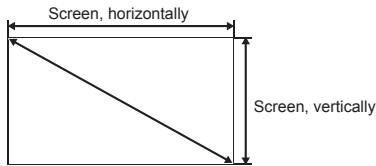

This is the throw distance ratio when the screen size is 100. Since design values are used, there will be some disparity.

[For the 4:3 ratio]

4:3

Screen size	inch				40"	50"	60"	70"	80"	90"	100"
Screen size, horizontally	inch				2'8"	3'4"	4'0"	4'8"	5'4"	6'0"	6'8"
Screen size, vertically	inch				2'0"	2'6"	3'0"	3'6"	4'0"	4'6"	5'0"
Projection distance (Shortest to longest)	inch				3'3"-5'3"	4'1"-6'7"	5'0"-7'11"	5'10"-9'2"	6'8"-10'6"	7'6"-11'10"	8'4"-13'2"
h1	inch				1'9.6"	2'3.0"	2'8.4"	3'1.8"	3'7.2"	4'0.6"	4'6.0"
h2	inch				2.4"	3.0"	3.6"	4.2"	4.8"	5.4"	6.0"
Screen size	inch	110"	120"	130"	140"	150"	160"	170"	180"	190"	200"
Screen size, horizontally	inch	7'4"	8'0"	8'8"	9'4"	10'0"	10'8"	11'4"	12'0"	12'8"	13'4"
Screen size, vertically	inch	5'6"	6'0"	6'6"	7'0"	7'6"	8'0"	8'6"	9'0"	9'6"	10'0"
Projection distance (Shortest to longest)	inch	9'2"-14'6"	10'0"-15'10"	10'10"-17'2"	11'9"-18'6"	12'7"-19'10"	13'5"-21'2"	14'3"-22'6"	15'1"-23'10"	15'11"-25'2"	16'9"-25'3"
h1	inch	4'11.4"	5'4.8"	5'10.2"	6'3.6"	6'9.0"	7'2.4"	7'7.8"	8'1.2"	8'6.6"	9'0.0"
h2	inch	6.6"	7.2"	7.8"	8.4"	9.0"	9.6"	10.2"	10.8"	11.4"	12.0"
Screen size	inch	210"	220"	230"	240"	250"	260"	270"	280"	290"	300"
Screen size, horizontally	inch	14'0"	14'8"	15'4"	16'0"	16'8"	17'4"	18'0"	18'8"	19'4"	20'0"
Screen size, vertically	inch	10'6"	11'0"	11'6"	12'0"	12'6"	13'0"	13'6"	14'0"	14'6"	15'0"
Projection distance (Shortest to longest)	inch	17'7"-25'3"	18'5"-25'3"	19'4"-25'3"	20'2"-25'3"	21'0"-25'3"	21'10"-25'3"	22'8"-25'3"	23'6"-25'3"	24'4"-25'3"	25'2"-25'3"
h1	inch	9'5.4"	9'10.8"	10'4.2"	10'9.6"	11'3.0"	11'8.4"	12'1.8"	12'7.2"	13'0.6"	13'6.0"
h2	inch	10'6"	11'2"	11'8"	12'4"	13'0"	13'6"	14'2"	14'8"	15'4"	16'0"