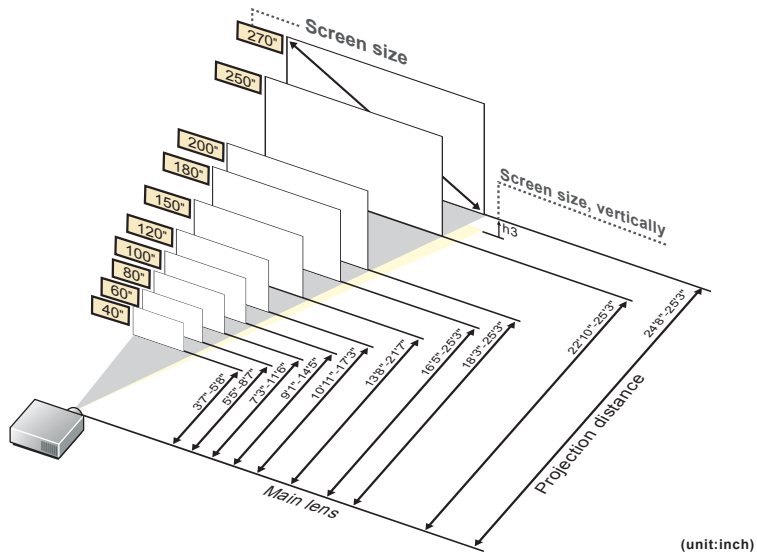

[For the 16:9 ratio]

16:9

Screen size	inch				40"	50"	60"	70"	80"	90"	100"
Screen size, horizontally	inch				2'11"	3'8"	4'4"	5'1"	5'10"	6'6"	7'3"
Screen size, vertically	inch				1'8"	2'1"	2'5"	2'10"	3'3"	3'8"	4'1"
Projection distance (Shortest to longest)	inch				3'7"-5'8"	4'6"-7'2"	5'5"-8'7"	6'4"-10'0"	7'3"-11'6"	8'2"-12'11"	9'1"-14'5"
h3	inch				0.7"	0.8"	1.0"	1.1"	1.3"	1.5"	1.6"
Screen size	inch	110"	120"	130"	140"	150"	160"	170"	180"	190"	200"
Screen size, horizontally	inch	8'0"	8'9"	9'5"	10'2"	10'11"	11'8"	12'4"	13'1"	13'10"	14'6"
Screen size, vertically	inch	4'6"	4'11"	5'4"	5'9"	6'2"	6'6"	7'1"	7'4"	7'9"	8'2"
Projection distance (Shortest to longest)	inch	10'0"-15'10"	10'11"-17'3"	11'10"-18'9"	12'9"-20'2"	13'8"-21'7"	14'7"-23'1"	15'6"-24'6"	16'5"-25'3"	17'4"-25'3"	18'3"-25'3"
h3	inch	1.8"	2.0"	2.1"	2.3"	2.5"	2.6"	2.8"	2.9"	3.1"	3.3"
Screen size	inch	210"	220"	230"	240"	250"	260"	270"			
Screen size, horizontally	inch	15'3"	16'0"	16'9"	17'5"	18'2"	18'11"	19'7"			
Screen size, vertically	inch	8'7"	9'0"	9'5"	9'10"	10'3"	10'8"	11'0"			
Projection distance (Shortest to longest)	inch	19'2"-25'3"	20'1"-25'3"	21'0"-25'3"	21'11"-25'3"	22'10"-25'3"	23'9"-25'3"	24'8"-25'3"			
h3	inch	3.4"	3.6"	3.8"	3.9"	4.1"	4.2"	4.4"			