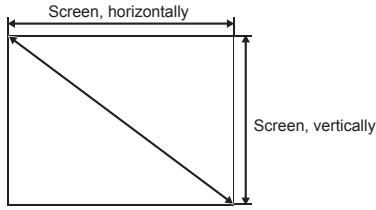

This is the throw distance ratio when the screen size is 100. Since design values are used, there will be some disparity.

[For the 4:3 ratio]

4:3

Screen size	inch				40"	50"	60"	70"	80"	90"	100"
Screen size, horizontally	inch				2'8"	3'4"	4'0"	4'8"	5'4"	6'0"	6'8"
Screen size, vertically	inch				2'0"	2'6"	3'0"	3'6"	4'0"	4'6"	5'0"
Projection distance (Shortest to longest)	inch				3'3"-5'3"	4'1"-6'7"	5'0"-7'11"	5'10"-9'2"	6'8"-10'6"	7'6"-11'10"	8'4"-13'2"
h1	inch				1'9.6"	2'3.0"	2'8.4"	3'1.8"	3'7.2"	4'0.6"	4'6.0"
h2	inch				2.4"	3.0"	3.6"	4.2"	4.8"	5.4"	6.0"
Screen size	inch	110"	120"	130"	140"	150"	160"	170"	180"	190"	200"
Screen size, horizontally	inch	7'4"	8'0"	8'8"	9'4"	10'0"	10'8"	11'4"	12'0"	12'8"	13'4"
Screen size, vertically	inch	5'6"	6'0"	6'6"	7'0"	7'6"	8'0"	8'6"	9'0"	9'6"	10'0"
Projection distance (Shortest to longest)	inch	9'2"-14'6"	10'0"-15'10"	10'10"-17'2"	11'9"-18'6"	12'7"-19'10"	13'5"-21'2"	14'3"-22'6"	15'1"-23'10"	15'11"-25'2"	16'9"-25'3"
h1	inch	4'11.4"	5'4.8"	5'10.2"	6'3.6"	6'9.0"	7'2.4"	7'7.8"	8'1.2"	8'6.6"	9'0.0"
h2	inch	6.6"	7.2"	7.8"	8.4"	9.0"	9.6"	10.2"	10.8"	11.4"	12.0"
Screen size	inch	210"	220"	230"	240"	250"	260"	270"	280"	290"	300"
Screen size, horizontally	inch	14'0"	14'8"	15'4"	16'0"	16'8"	17'4"	18'0"	18'8"	19'4"	20'0"
Screen size, vertically	inch	10'6"	11'0"	11'6"	12'0"	12'6"	13'0"	13'6"	14'0"	14'6"	15'0"
Projection distance (Shortest to longest)	inch	17'7"-25'3"	18'5"-25'3"	19'4"-25'3"	20'2"-25'3"	21'0"-25'3"	21'10"-25'3"	22'8"-25'3"	23'6"-25'3"	24'4"-25'3"	25'2"-25'3"
h1	inch	9'5.4"	9'10.8"	10'4.2"	10'9.6"	11'3.0"	11'8.4"	12'1.8"	12'7.2"	13'0.6"	13'6.0"
h2	inch	10'6"	11'2"	11'8"	12'4"	13'0"	13'6"	14'2"	14'8"	15'4"	16'0"