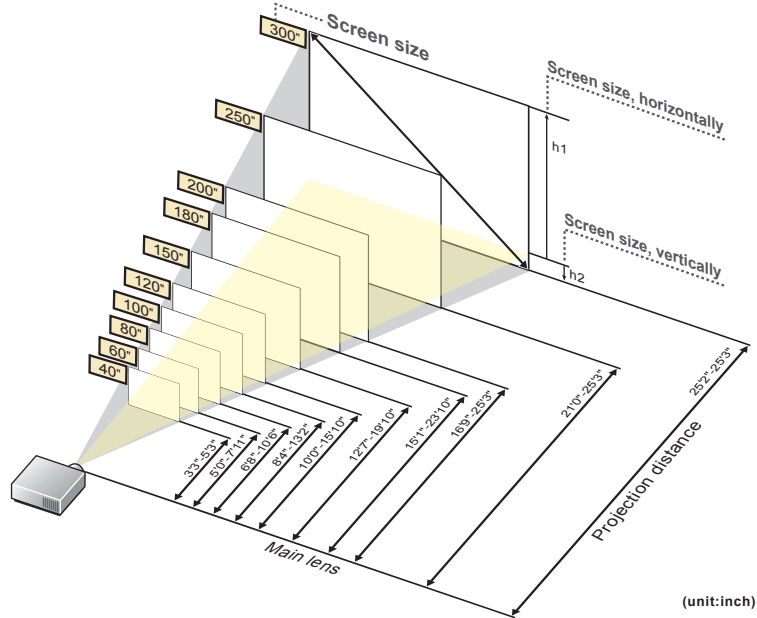

This is the throw distance ratio when the screen size is 100. Since design values are used, there will be some disparity.

[For the 4:3 ratio]

4:3

Screen size	inch				40"	50"	60"	70"	80"	90"	100"
Screen size, horizontally	inch				2'8"	3'4"	4'0"	4'8"	5'4"	6'0"	6'8"
Screen size, vertically	inch				2'0"	2'6"	3'0"	3'6"	4'0"	4'6"	5'0"
Projection distance (Shortest to longest)	inch				3'3"-5'3"	4'1"-6'7"	5'0"-7'11"	5'10"-9'2"	6'8"-10'6"	7'6"-11'10"	8'4"-13'2"
h1	inch				1'9.6"	2'3.0"	2'8.4"	3'1.8"	3'7.2"	4'0.6"	4'6.0"
h2	inch				2.4"	3.0"	3.6"	4.2"	4.8"	5.4"	6.0"
Screen size	inch	110"	120"	130"	140"	150"	160"	170"	180"	190"	200"
Screen size, horizontally	inch	7'4"	8'0"	8'8"	9'4"	10'0"	10'8"	11'4"	12'0"	12'8"	13'4"
Screen size, vertically	inch	5'6"	6'0"	6'6"	7'0"	7'6"	8'0"	8'6"	9'0"	9'6"	10'0"
Projection distance (Shortest to longest)	inch	9'2"-14'6"	10'0"-15'10"	10'10"-17'2"	11'9"-18'6"	12'7"-19'10"	13'5"-21'2"	14'3"-22'6"	15'1"-23'10"	15'11"-25'2"	16'9"-25'3"
h1	inch	4'11.4"	5'4.8"	5'10.2"	6'3.6"	6'9.0"	7'2.4"	7'7.8"	8'1.2"	8'6.6"	9'0.0"
h2	inch	6.6"	7.2"	7.8"	8.4"	9.0"	9.6"	10.2"	10.8"	11.4"	12.0"
Screen size	inch	210"	220"	230"	240"	250"	260"	270"	280"	290"	300"
Screen size, horizontally	inch	14'0"	14'8"	15'4"	16'0"	16'8"	17'4"	18'0"	18'8"	19'4"	20'0"
Screen size, vertically	inch	10'6"	11'0"	11'6"	12'0"	12'6"	13'0"	13'6"	14'0"	14'6"	15'0"
Projection distance (Shortest to longest)	inch	17'7"-25'3"	18'5"-25'3"	19'4"-25'3"	20'2"-25'3"	21'0"-25'3"	21'10"-25'3"	22'8"-25'3"	23'6"-25'3"	24'4"-25'3"	25'2"-25'3"
h1	inch	9'5.4"	9'10.8"	10'4.2"	10'9.6"	11'3.0"	11'8.4"	12'1.8"	12'7.2"	13'0.6"	13'6.0"
h2	inch	10'6"	11'2"	11'8"	12'4"	13'0"	13'6"	14'2"	14'8"	15'4"	16'0"