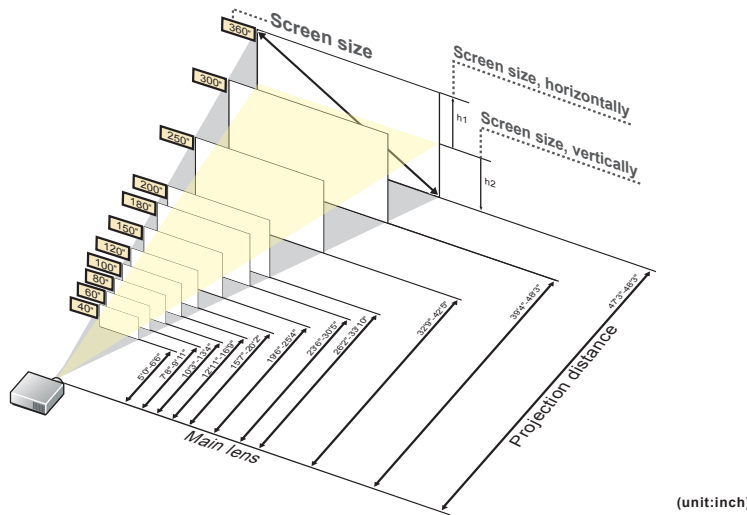

16:9											
Screen size	inch			30"	40"	50"	60"	70"	80"	90"	100"
Screen size, horizontally	inch			22"	211"	38"	44"	51"	510"	66"	73"
Screen size, vertically	inch			13"	18"	21"	25"	210"	33"	38"	41"
Projection distance (Shortest to longest)	inch			47"-410"	50"-66"	64"-83"	78"-911"	811"-118"	103"-134"	117"-1511"	1211"-169"
h1=h2	inch			7.4"	9.8"	10.3"	12.7"	15.2"	17.6"	110.1"	20.5"
Screen size	inch	110"	120"	130"	140"	150"	160"	170"	180"	190"	200"
Screen size, horizontally	inch	80"	89"	95"	102"	1011"	118"	124"	131"	1310"	146"
Screen size, vertically	inch	46"	411"	54"	59"	62"	66"	611"	74"	79"	82"
Projection distance (Shortest to longest)	inch	143"-186"	157"-202"	1611"-2111"	182"-237"	196"-254"	2010"-270"	222"-289"	236"-305"	2410"-322"	262"-3310"
h1=h2	inch	23.0"	25.4"	27.9"	210.3"	30.8"	33.2"	35.7"	38.1"	310.6"	41.0"
Screen size	inch	210"	220"	230"	240"	250"	260"	270"	280"	290"	300"
Screen size, horizontally	inch	153"	160"	169"	175"	182"	1811"	197"	204"	211"	2110"
Screen size, vertically	inch	87"	90"	95"	910"	103"	108"	110"	115"	1110"	123"
Projection distance (Shortest to longest)	inch	275"-357"	289"-373"	3011"-390"	315"-408"	329"-425"	341"-441"	355"-4510"	368"-476"	380"-483"	394"-483"
h1=h2	inch	43.5"	45.9"	48.4"	410.8"	51.3"	53.7"	56.2"	58.6"	511.1"	61.5"
Screen size	inch	310"	320"	330"	340"	350"	360"				
Screen size, horizontally	inch	226"	233"	240"	248"	255"	262"				
Screen size, vertically	inch	128"	131"	136"	1311"	144"	149"				
Projection distance (Shortest to longest)	inch	408"-483"	420"-483"	434"-483"	448"-483"	460"-483"	473"-483"				
h1=h2	inch	64.0"	66.4"	68.9"	611.3"	71.8"	74.2"