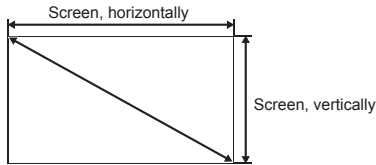

This is the throw distance ratio when the screen size is 100. Since design values are used, there will be some disparity.

[For the 4:3 ratio]

4:3											
Screen size	inch			31"	40"	50"	60"	70"	80"	90"	100"
Screen size, horizontally	inch			21"	28"	34"	40"	48"	54"	60"	68"
Screen size, vertically	inch			17"	20"	26"	30"	36"	40"	46"	50"
Projection distance (Shortest to longest)	inch			47"-47"	47"-60"	59"-76"	70"-91"	82"-108"	95"-123"	107"-1310"	1110"-154"
h1=h2	inch			9.3"	10.0"	13.0"	16.0"	19.0"	20.0"	23.0"	26.0"
Screen size	inch	110"	120"	130"	140"	150"	160"	170"	180"	190"	200"
Screen size, horizontally	inch	74"	80"	88"	94"	100"	108"	114"	120"	128"	134"
Screen size, vertically	inch	56"	60"	66"	70"	76"	80"	86"	90"	96"	100"
Projection distance (Shortest to longest)	inch	131"-1611"	143"-186"	156"-201"	168"-218"	1711"-232"	191"-249"	204"-264"	216"-2711"	229"-296"	240"-310"
h1=h2	inch	29.0"	30.0"	33.0"	36.0"	39.0"	40.0"	43.0"	46.0"	49.0"	50.0"
Screen size	inch	210"	220"	230"	240"	250"	260"	270"	280"	290"	300"
Screen size, horizontally	inch	140"	148"	154"	160"	174"	180"	188"	194"	200"	208"
Screen size, vertically	inch	106"	110"	116"	120"	126"	130"	136"	140"	146"	150"
Projection distance (Shortest to longest)	inch	252"-327"	269"-342"	277"-359"	2810"-374"	300"-3811"	313"-405"	325"-420"	338"-437"	3411"-452"	361"-469"
h1=h2	inch	53.0"	56.0"	59.0"	60.0"	63.0"	66.0"	69.0"	70.0"	73.0"	76.0"
Screen size	inch	310"	320"	330"	340"	350"	360"	370"	380"	390"	400"
Screen size, horizontally	inch	208"	214"	220"	228"	234"	240"	248"	254"	260"	268"
Screen size, vertically	inch	156"	160"	166"	170"	176"	180"	186"	190"	196"	200"
Projection distance (Shortest to longest)	inch	374"-483"	386"-483"	399"-483"	4011"-483"	422"-483"	435"-483"	447"-483"	4510"-483"	470"-483"	483"-483"
h1=h2	inch	79.0"	80.0"	83.0"	86.0"	89.0"	90.0"	93.0"	96.0"	99.0"	100.0"