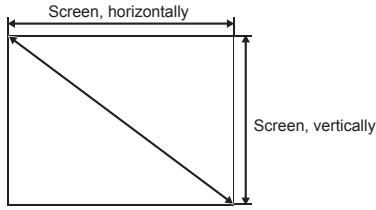

This is the throw distance ratio when the screen size is 100. Since design values are used, there will be some disparity.

[For the 4:3 ratio]

4:3											
Screen size	inch			31"	40"	50"	60"	70"	80"	90"	100"
Screen size, horizontally	inch			21"	28"	34"	40"	48"	54"	60"	68"
Screen size, vertically	inch			17"	20"	26"	30"	36"	40"	46"	50"
Projection distance (Shortest to longest)	inch			47"-47"	47"-60"	59"-76"	70"-91"	82"-108"	95"-123"	107"-1310"	1110"-154"
h1=h2	inch			9.3"	10.0"	13.0"	16.0"	19.0"	20.0"	23.0"	26.0"
Screen size	inch	110"	120"	130"	140"	150"	160"	170"	180"	190"	200"
Screen size, horizontally	inch	74"	80"	88"	94"	100"	108"	114"	120"	128"	134"
Screen size, vertically	inch	56"	60"	66"	70"	76"	80"	86"	90"	96"	100"
Projection distance (Shortest to longest)	inch	131"-1611"	143"-186"	156"-201"	168"-218"	1711"-232"	191"-249"	204"-264"	216"-2711"	229"-296"	240"-310"
h1=h2	inch	29.0"	30.0"	33.0"	36.0"	39.0"	40.0"	43.0"	46.0"	49.0"	50.0"
Screen size	inch	210"	220"	230"	240"	250"	260"	270"	280"	290"	300"
Screen size, horizontally	inch	140"	148"	154"	160"	174"	180"	188"	194"	200"	208"
Screen size, vertically	inch	106"	110"	116"	120"	126"	130"	136"	140"	146"	150"
Projection distance (Shortest to longest)	inch	252"-327"	269"-342"	277"-359"	2810"-374"	300"-3811"	313"-405"	325"-420"	338"-437"	3411"-452"	361"-469"
h1=h2	inch	53.0"	56.0"	59.0"	60.0"	63.0"	66.0"	69.0"	70.0"	73.0"	76.0"
Screen size	inch	310"	320"	330"	340"	350"	360"	370"	380"	390"	400"
Screen size, horizontally	inch	208"	214"	220"	228"	234"	240"	248"	254"	260"	268"
Screen size, vertically	inch	156"	160"	166"	170"	176"	180"	186"	190"	196"	200"
Projection distance (Shortest to longest)	inch	374"-483"	386"-483"	399"-483"	4011"-483"	422"-483"	435"-483"	447"-483"	4510"-483"	470"-483"	483"-483"
h1=h2	inch	79.0"	80.0"	83.0"	86.0"	89.0"	90.0"	93.0"	96.0"	99.0"	100.0"