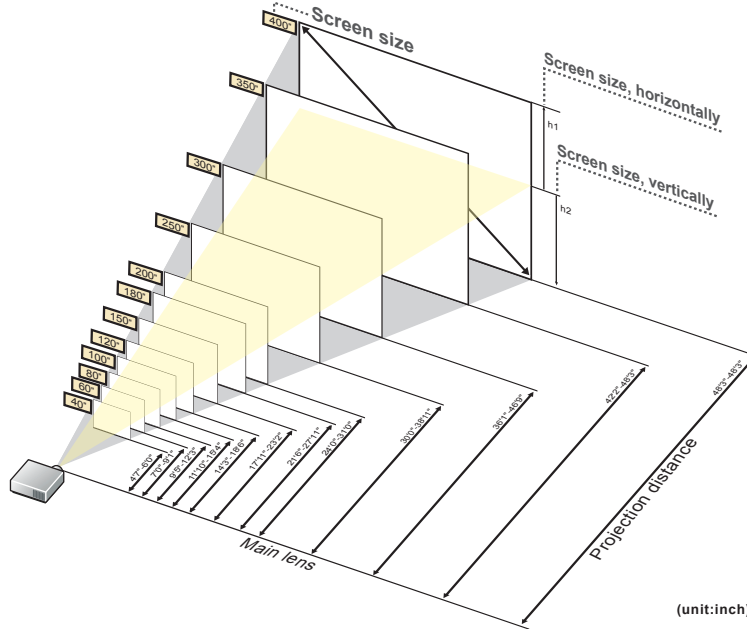

This is the throw distance ratio when the screen size is 100. Since design values are used, there will be some disparity.

[For the 4:3 ratio]

4:3											
Screen size	inch			31"	40"	50"	60"	70"	80"	90"	100"
Screen size, horizontally	inch			21"	28"	34"	40"	48"	54"	60"	68"
Screen size, vertically	inch			17"	20"	26"	30"	36"	40"	46"	50"
Projection distance (Shortest to longest)	inch			47"-47"	47"-60"	59"-76"	70"-91"	82"-108"	95"-123"	107"-1310"	1110"-154"
h1=h2	inch			9.3"	10.0"	13.0"	16.0"	19.0"	20.0"	23.0"	26.0"
Screen size	inch	110"	120"	130"	140"	150"	160"	170"	180"	190"	200"
Screen size, horizontally	inch	74"	80"	88"	94"	100"	108"	114"	120"	128"	134"
Screen size, vertically	inch	56"	60"	66"	70"	76"	80"	86"	90"	96"	100"
Projection distance (Shortest to longest)	inch	131"-1611"	143"-186"	156"-201"	168"-218"	1711"-232"	191"-249"	204"-264"	216"-2711"	229"-296"	240"-310"
h1=h2	inch	29.0"	30.0"	33.0"	36.0"	39.0"	40.0"	43.0"	46.0"	49.0"	50.0"
Screen size	inch	210"	220"	230"	240"	250"	260"	270"	280"	290"	300"
Screen size, horizontally	inch	140"	148"	154"	160"	174"	180"	188"	194"	200"	208"
Screen size, vertically	inch	106"	110"	116"	120"	126"	130"	136"	140"	146"	150"
Projection distance (Shortest to longest)	inch	252"-327"	269"-342"	277"-359"	2810"-374"	300"-3811"	313"-405"	325"-420"	338"-437"	3411"-452"	361"-469"
h1=h2	inch	53.0"	56.0"	59.0"	60.0"	63.0"	66.0"	69.0"	70.0"	73.0"	76.0"
Screen size	inch	310"	320"	330"	340"	350"	360"	370"	380"	390"	400"
Screen size, horizontally	inch	208"	214"	220"	228"	234"	240"	248"	254"	260"	268"
Screen size, vertically	inch	156"	160"	166"	170"	176"	180"	186"	190"	196"	200"
Projection distance (Shortest to longest)	inch	374"-483"	386"-483"	399"-483"	4011"-483"	422"-483"	435"-483"	447"-483"	4510"-483"	470"-483"	483"-483"
h1=h2	inch	79.0"	80.0"	83.0"	86.0"	89.0"	90.0"	93.0"	96.0"	99.0"	100.0"