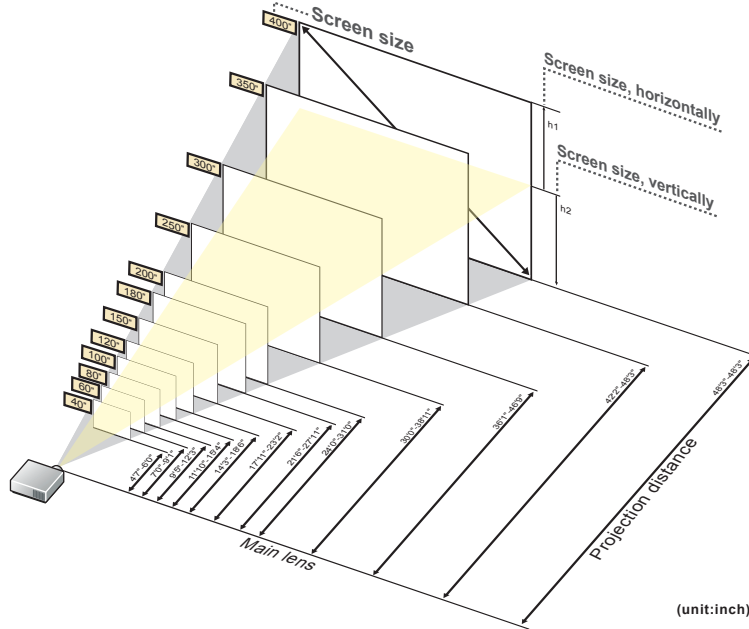

This is the throw distance ratio when the screen size is 100. Since design values are used, there will be some disparity.

[For the 4:3 ratio]

4:3											
Screen size	inch			31"	40"	50"	60"	70"	80"	90"	100"
Screen size, horizontally	inch			21"	28"	34"	40"	48"	54"	60"	68"
Screen size, vertically	inch			17"	20"	26"	30"	36"	40"	46"	50"
Projection distance (Shortest to longest)	inch			47"-47"	47"-60"	59"-76"	70"-91"	82"-108"	95"-123"	107"-1310"	1110"-154"
h1=h2	inch			9.3"	10.0"	13.0"	16.0"	19.0"	20.0"	23.0"	26.0"
Screen size	inch	110"	120"	130"	140"	150"	160"	170"	180"	190"	200"
Screen size, horizontally	inch	74"	80"	88"	94"	100"	108"	114"	120"	128"	134"
Screen size, vertically	inch	56"	60"	66"	70"	76"	80"	86"	90"	96"	100"
Projection distance (Shortest to longest)	inch	131"-1611"	143"-186"	156"-201"	168"-218"	1711"-232"	191"-249"	204"-264"	216"-2711"	229"-296"	240"-310"
h1=h2	inch	29.0"	30.0"	33.0"	36.0"	39.0"	40.0"	43.0"	46.0"	49.0"	50.0"
Screen size	inch	210"	220"	230"	240"	250"	260"	270"	280"	290"	300"
Screen size, horizontally	inch	140"	148"	154"	160"	174"	180"	188"	194"	200"	208"
Screen size, vertically	inch	106"	110"	116"	120"	126"	130"	136"	140"	146"	150"
Projection distance (Shortest to longest)	inch	252"-327"	269"-342"	277"-359"	2810"-374"	300"-3811"	313"-405"	325"-420"	338"-437"	3411"-452"	361"-469"
h1=h2	inch	53.0"	56.0"	59.0"	60.0"	63.0"	66.0"	69.0"	70.0"	73.0"	76.0"
Screen size	inch	310"	320"	330"	340"	350"	360"	370"	380"	390"	400"
Screen size, horizontally	inch	208"	214"	220"	228"	234"	240"	248"	254"	260"	268"
Screen size, vertically	inch	156"	160"	166"	170"	176"	180"	186"	190"	196"	200"
Projection distance (Shortest to longest)	inch	374"-483"	386"-483"	399"-483"	4011"-483"	422"-483"	435"-483"	447"-483"	4510"-483"	470"-483"	483"-483"
h1=h2	inch	79.0"	80.0"	83.0"	86.0"	89.0"	90.0"	93.0"	96.0"	99.0"	100.0"