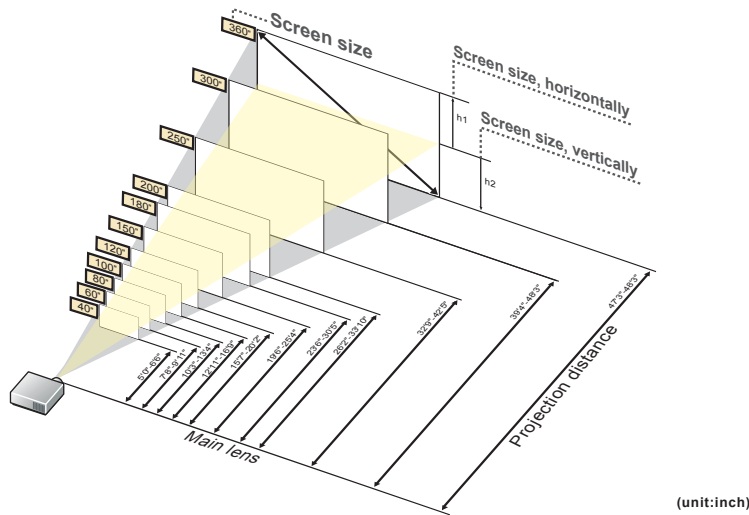

16:9											
Screen size	inch			30"	40"	50"	60"	70"	80"	90"	100"
Screen size, horizontally	inch			22"	211"	38"	44"	51"	510"	66"	73"
Screen size, vertically	inch			13"	18"	21"	25"	210"	33"	38"	41"
Projection distance (Shortest to longest)	inch			47"-410"	50"-66"	64"-83"	78"-911"	811"-118"	103"-134"	117"-1511"	1211"-169"
h1=h2	inch			7.4"	9.8"	10.3"	12.7"	15.2"	17.6"	110.1"	20.5"
Screen size	inch	110"	120"	130"	140"	150"	160"	170"	180"	190"	200"
Screen size, horizontally	inch	80"	89"	95"	102"	1011"	118"	124"	131"	1310"	146"
Screen size, vertically	inch	46"	411"	54"	59"	62"	66"	611"	74"	79"	82"
Projection distance (Shortest to longest)	inch	143"-186"	157"-202"	1611"-2111"	182"-237"	196"-254"	2010"-270"	222"-289"	236"-305"	2410"-322"	262"-3310"
h1=h2	inch	23.0"	25.4"	27.9"	210.3"	30.8"	33.2"	35.7"	38.1"	310.6"	41.0"
Screen size	inch	210"	220"	230"	240"	250"	260"	270"	280"	290"	300"
Screen size, horizontally	inch	153"	160"	169"	175"	182"	1811"	197"	204"	211"	2110"
Screen size, vertically	inch	87"	90"	95"	910"	103"	108"	110"	115"	1110"	123"
Projection distance (Shortest to longest)	inch	275"-357"	289"-373"	301"-390"	315"-408"	329"-425"	341"-441"	355"-4510"	368"-476"	380"-483"	394"-483"
h1=h2	inch	43.5"	45.9"	48.4"	410.8"	51.3"	53.7"	56.2"	58.6"	511.1"	61.5"
Screen size	inch	310"	320"	330"	340"	350"	360"				
Screen size, horizontally	inch	226"	233"	240"	248"	255"	262"				
Screen size, vertically	inch	128"	131"	136"	1311"	144"	149"				
Projection distance (Shortest to longest)	inch	408"-483"	420"-483"	434"-483"	448"-483"	460"-483"	473"-483"				
h1=h2	inch	64.0"	66.4"	68.9"	611.3"	71.8"	74.2"