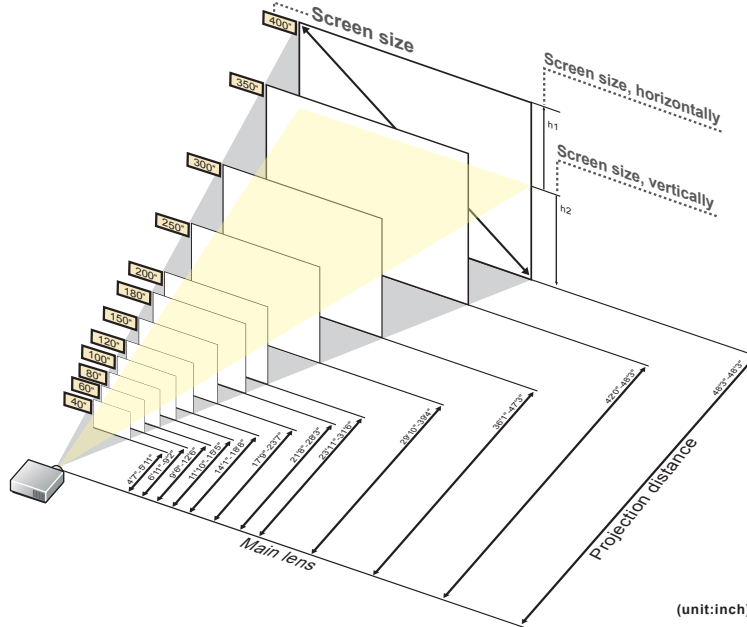

This is the throw distance ratio when the screen size is 100. Since design values are used, there will be some disparity.

[For the 4:3 ratio]

4:3											
Screen size	inch			31"	40"	50"	60"	70"	80"	90"	100"
Screen size, horizontally	inch			21"	28"	34"	40"	48"	54"	60"	68"
Screen size, vertically	inch			17"	20"	26"	30"	36"	40"	46"	50"
Projection distance (Shortest to longest)	inch			47"-47"	47"-511"	511"-77"	611"-92"	82"-1010"	96"-126"	106"-141"	1110"-155"
h1=h2	inch			9.3"	10.0"	13.0"	16.0"	19.0"	20.0"	23.0"	26.0"
Screen size	inch	110"	120"	130"	140"	150"	160"	170"	180"	190"	200"
Screen size, horizontally	inch	74"	80"	88"	94"	100"	108"	114"	120"	128"	134"
Screen size, vertically	inch	56"	60"	66"	70"	76"	80"	86"	90"	96"	100"
Projection distance (Shortest to longest)	inch	13'1"-17'1"	14'1"-18'8"	15'5"-20'4"	16'9"-22'0"	17'9"-23'7"	19'0"-24'11"	20'4"-26'7"	21'8"-28'3"	22'8"-29'10"	23'11"-31'6"
h1=h2	inch	2'9.0"	3'0.0"	3'3.0"	3'6.0"	3'9.0"	4'0.0"	4'3.0"	4'6.0"	4'9.0"	5'0.0"
Screen size	inch	210"	220"	230"	240"	250"	260"	270"	280"	290"	300"
Screen size, horizontally	inch	140"	148"	154"	160"	168"	174"	180"	188"	194"	200"
Screen size, vertically	inch	106"	110"	116"	120"	126"	130"	136"	140"	146"	150"
Projection distance (Shortest to longest)	inch	25'3"-33'2"	26'3"-34'5"	27'7"-36'1"	28'10"-37'9"	29'10"-39'4"	31'2"-41'0"	32'6"-42'8"	33'6"-44'0"	34'9"-45'7"	36'1"-47'3"
h1=h2	inch	5'3.0"	5'6.0"	5'9.0"	6'0.0"	6'3.0"	6'6.0"	6'9.0"	7'0.0"	7'3.0"	7'6.0"
Screen size	inch	310"	320"	330"	340"	350"	360"	370"	380"	390"	400"
Screen size, horizontally	inch	20'8"	21'4"	22'0"	22'8"	23'4"	24'0"	24'8"	25'4"	26'0"	26'8"
Screen size, vertically	inch	15'6"	16'0"	16'6"	17'0"	17'6"	18'0"	18'6"	19'0"	19'6"	20'0"
Projection distance (Shortest to longest)	inch	37'5"-48'3"	38'5"-48'3"	39'8"-48'3"	41'0"-48'3"	42'0"-48'3"	43'4"-48'3"	44'7"-48'3"	45'7"-48'3"	46'11"-48'3"	48'3"-48'3"
h1=h2	inch	7'9.0"	8'0.0"	8'3.0"	8'6.0"	8'9.0"	9'0.0"	9'3.0"	9'6.0"	9'9.0"	10'0.0"