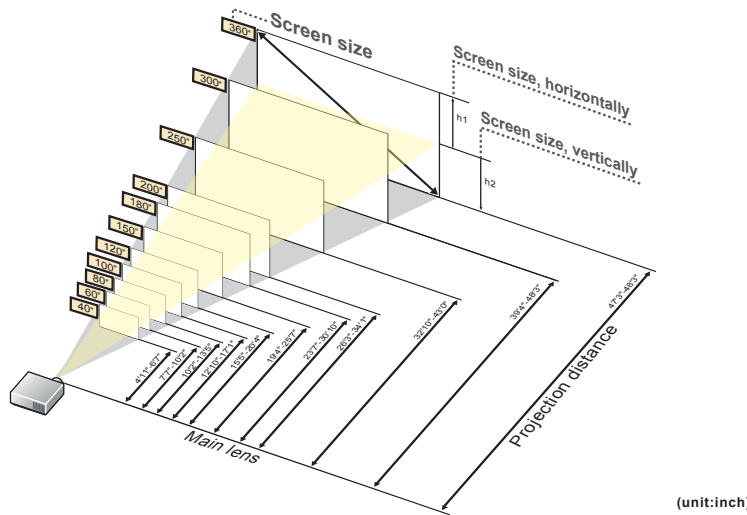

16:9											
Screen size	inch			31"	40"	50"	60"	70"	80"	90"	100"
Screen size, horizontally	inch			22"	211"	38"	44"	51"	510"	66"	73"
Screen size, vertically	inch			13"	18"	25"	25"	210"	33"	38"	41"
Projection distance (Shortest to longest)	inch			47"-411"	411"-67"	63"-82"	77"-102"	810"-1110"	102"-135"	116"-151"	1210"-171"
h1=h2	inch			7.4"	9.8"	10.3"	12.7"	15.2"	17.6"	110.1"	20.5"
Screen size	inch	110"	120"	130"	140"	150"	160"	170"	180"	190"	200"
Screen size, horizontally	inch	80"	89"	95"	102"	1011"	118"	124"	131"	1310"	146"
Screen size, vertically	inch	46"	411"	54"	59"	62"	66"	611"	74"	79"	82"
Projection distance (Shortest to longest)	inch	14'1"-18'8"	15'5"-20'4"	16'9"-22'4"	18'1"-23'11"	19'4"-25'7"	20'8"-27'3"	22'0"-29'2"	23'7"-30'10"	24'11"-32'6"	26'3"-34'1"
h1=h2	inch	2'3.0"	2'5.4"	2'7.9"	2'10.3"	3'0.8"	3'3.2"	3'5.7"	3'8.1"	3'10.6"	4'1.0"
Screen size	inch	210"	220"	230"	240"	250"	260"	270"	280"	290"	300"
Screen size, horizontally	inch	153"	160"	169"	175"	182"	1811"	197"	204"	211"	2110"
Screen size, vertically	inch	87"	90"	95"	910"	103"	108"	110"	115"	1110"	123"
Projection distance (Shortest to longest)	inch	27'7"-36'1"	28'10"-37'9"	30'2"-39'4"	31'6"-41'0"	32'10"-43'0"	34'1"-44'7"	35'5"-46'3"	36'9"-48'3"	38'1"-48'3"	39'4"-48'3"
h1=h2	inch	4'3.5"	4'5.9"	4'8.4"	4'10.8"	5'1.3"	5'3.7"	5'6.2"	5'8.6"	5'11.1"	6'1.5"
Screen size	inch	310"	320"	330"	340"	350"	360"				
Screen size, horizontally	inch	22'6"	23'3"	24'0"	24'8"	25'5"	26'2"				
Screen size, vertically	inch	12'8"	13'1"	13'6"	13'11"	14'4"	14'9"				
Projection distance (Shortest to longest)	inch	40'8"-48'3"	42'0"-48'3"	43'4"-48'3"	44'7"-48'3"	45'11"-48'3"	47'3"-48'3"				
h1=h2	inch	6'4.0"	6'6.4"	6'8.9"	6'11.3"	7'1.8"	7'4.2"