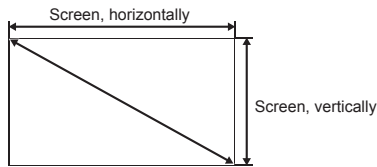

This is the throw distance ratio when the screen size is 100. Since design values are used, there will be some disparity.

[For the 4:3 ratio]

4:3											
Screen size	inch			31"	40"	50"	60"	70"	80"	90"	100"
Screen size, horizontally	inch			21"	28"	34"	40"	48"	54"	60"	68"
Screen size, vertically	inch			17"	20"	26"	30"	36"	40"	46"	50"
Projection distance (Shortest to longest)	inch			47"-47"	47"-511"	511"-77"	611"-92"	82"-1010"	96"-126"	106"-141"	1110"-155"
h1=h2	inch			9.3"	10.0"	13.0"	16.0"	19.0"	20.0"	23.0"	26.0"
Screen size	inch	110"	120"	130"	140"	150"	160"	170"	180"	190"	200"
Screen size, horizontally	inch	74"	80"	88"	94"	100"	108"	114"	120"	128"	134"
Screen size, vertically	inch	56"	60"	66"	70"	76"	80"	86"	90"	96"	100"
Projection distance (Shortest to longest)	inch	13'1"-17'1"	14'1"-18'8"	15'5"-20'4"	16'9"-22'0"	17'9"-23'7"	19'0"-24'11"	20'4"-26'7"	21'8"-28'3"	22'8"-29'10"	23'11"-31'6"
h1=h2	inch	2'9.0"	3'0.0"	3'3.0"	3'6.0"	3'9.0"	4'0.0"	4'3.0"	4'6.0"	4'9.0"	5'0.0"
Screen size	inch	210"	220"	230"	240"	250"	260"	270"	280"	290"	300"
Screen size, horizontally	inch	140"	148"	154"	160"	168"	174"	180"	188"	194"	200"
Screen size, vertically	inch	106"	110"	116"	120"	126"	130"	136"	140"	146"	150"
Projection distance (Shortest to longest)	inch	25'3"-33'2"	26'3"-34'5"	27'7"-36'1"	28'10"-37'9"	29'10"-39'4"	31'2"-41'0"	32'6"-42'8"	33'6"-44'0"	34'9"-45'7"	36'1"-47'3"
h1=h2	inch	5'3.0"	5'6.0"	5'9.0"	6'0.0"	6'3.0"	6'6.0"	6'9.0"	7'0.0"	7'3.0"	7'6.0"
Screen size	inch	310"	320"	330"	340"	350"	360"	370"	380"	390"	400"
Screen size, horizontally	inch	20'8"	21'4"	22'0"	22'8"	23'4"	24'0"	24'8"	25'4"	26'0"	26'8"
Screen size, vertically	inch	15'6"	16'0"	16'6"	17'0"	17'6"	18'0"	18'6"	19'0"	19'6"	20'0"
Projection distance (Shortest to longest)	inch	37'5"-48'3"	38'5"-48'3"	39'8"-48'3"	41'0"-48'3"	42'0"-48'3"	43'4"-48'3"	44'7"-48'3"	45'7"-48'3"	46'11"-48'3"	48'3"-48'3"
h1=h2	inch	7'9.0"	8'0.0"	8'3.0"	8'6.0"	8'9.0"	9'0.0"	9'3.0"	9'6.0"	9'9.0"	10'0.0"