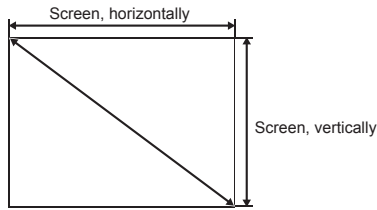

This is the throw distance ratio when the screen size is 100. Since design values are used, there will be some disparity.

[For the 4:3 ratio]

4:3											
Screen size	inch			31"	40"	50"	60"	70"	80"	90"	100"
Screen size, horizontally	inch			21"	28"	34"	40"	48"	54"	60"	68"
Screen size, vertically	inch			17"	20"	26"	30"	36"	40"	46"	50"
Projection distance (Shortest to longest)	inch			47"-47"	47"-511"	511"-77"	611"-92"	82"-1010"	96"-126"	106"-141"	1110"-155"
h1=h2	inch			9.3"	10.0"	13.0"	16.0"	19.0"	20.0"	23.0"	26.0"
Screen size	inch	110"	120"	130"	140"	150"	160"	170"	180"	190"	200"
Screen size, horizontally	inch	74"	80"	88"	94"	100"	108"	114"	120"	128"	134"
Screen size, vertically	inch	56"	60"	66"	70"	76"	80"	86"	90"	96"	100"
Projection distance (Shortest to longest)	inch	13'1"-17'1"	14'1"-18'8"	15'5"-20'4"	16'9"-22'0"	17'9"-23'7"	19'0"-24'11"	20'4"-26'7"	21'8"-28'3"	22'8"-29'10"	23'11"-31'6"
h1=h2	inch	2'9.0"	3'0.0"	3'3.0"	3'6.0"	3'9.0"	4'0.0"	4'3.0"	4'6.0"	4'9.0"	5'0.0"
Screen size	inch	210"	220"	230"	240"	250"	260"	270"	280"	290"	300"
Screen size, horizontally	inch	140"	148"	154"	160"	168"	174"	180"	188"	194"	200"
Screen size, vertically	inch	106"	110"	116"	120"	126"	130"	136"	140"	146"	150"
Projection distance (Shortest to longest)	inch	25'3"-33'2"	26'3"-34'5"	27'7"-36'1"	28'10"-37'9"	29'10"-39'4"	31'2"-41'0"	32'6"-42'8"	33'6"-44'0"	34'9"-45'7"	36'1"-47'3"
h1=h2	inch	5'3.0"	5'6.0"	5'9.0"	6'0.0"	6'3.0"	6'6.0"	6'9.0"	7'0.0"	7'3.0"	7'6.0"
Screen size	inch	310"	320"	330"	340"	350"	360"	370"	380"	390"	400"
Screen size, horizontally	inch	20'8"	21'4"	22'0"	22'8"	23'4"	24'0"	24'8"	25'4"	26'0"	26'8"
Screen size, vertically	inch	15'6"	16'0"	16'6"	17'0"	17'6"	18'0"	18'6"	19'0"	19'6"	20'0"
Projection distance (Shortest to longest)	inch	37'5"-48'3"	38'5"-48'3"	39'8"-48'3"	41'0"-48'3"	42'0"-48'3"	43'4"-48'3"	44'7"-48'3"	45'7"-48'3"	46'11"-48'3"	48'3"-48'3"
h1=h2	inch	7'9.0"	8'0.0"	8'3.0"	8'6.0"	8'9.0"	9'0.0"	9'3.0"	9'6.0"	9'9.0"	10'0.0"