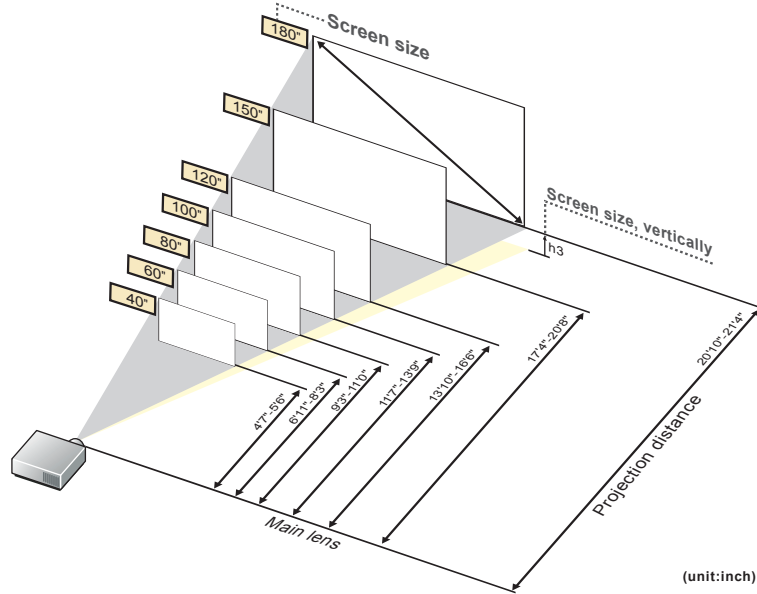

This is the throw distance ratio when the screen size is 100. Since design values are used, there will be some disparity.

[For the 4:3 ratio]

(unit:inch)

4:3

Screen size	inch			34"	40"	50"	60"	70"	80"	90"	100"
Screen size, horizontally	inch			2'3"	2'8"	3'4"	4'0"	4'8"	5'4"	6'0"	6'8"
Screen size, vertically	inch			1'8"	2'0"	2'6"	3'0"	3'6"	4'0"	4'6"	5'0"
Projection distance (Shortest to longest)	inch			4'3"-4'3"	4'3"-5'0"	5'3"-6'3"	6'4"-7'7"	7'5"-8'10"	8'6"-10'1"	9'6"-11'4"	10'7"-12'7"
h1	inch			1'6.4"	1'9.6"	2'3.0"	2'8.4"	3'1.8"	3'7.2"	4'0.6"	4'6.0"
h2	inch			2.0"	2.4"	3.0"	3.6"	4.2"	4.8"	5.4"	6.0"
Screen size	inch	110"	120"	130"	140"	150"	160"	170"	180"	190"	200"
Screen size, horizontally	inch	7'4"	8'0"	8'8"	9'4"	10'0"	10'8"	11'4"	12'0"	12'8"	13'4"
Screen size, vertically	inch	5'6"	6'0"	6'6"	7'0"	7'6"	8'0"	8'6"	9'0"	9'6"	10'0"
Projection distance (Shortest to longest)	inch	11'8"-13'11"	12'9"-15'2"	13'9"-16'5"	14'10"-17'8"	15'11"-19'0"	17'0"-20'3"	18'1"-21'4"	19'1"-21'4"	20'2"-21'4"	21'3"-21'4"
h1	inch	4'11.4"	5'4.8"	5'10.2"	6'3.6"	6'9.0"	7'2.4"	7'7.8"	8'1.2"	8'6.6"	9'0.0"
h2	inch	6.6"	7.2"	7.8"	8.4"	9.0"	9.6"	10.2"	10.8"	11.4"	1'0.0"

[For the 16:9 ratio]

(unit:inch)

16:9

Screen size	inch				40"	50"	60"	70"	80"	90"	100"
Screen size, horizontally	inch				2'11"	3'8"	4'4"	5'1"	5'10"	6'6"	7'3"
Screen size, vertically	inch				1'8"	2'1"	2'5"	2'10"	3'3"	3'8"	4'1"
Projection distance (Shortest to longest)	inch				4'7"-5'6"	5'9"-6'10"	6'11"-8'3"	8'1"-9'7"	9'3"-11'0"	10'5"-12'4"	11'7"-13'9"
h3	inch				0.7"	0.8"	1.0"	1.1"	1.3"	1.5"	1.6"
Screen size	inch	110"	120"	130"	140"	150"	160"	170"	180"		
Screen size, horizontally	inch	8'0"	8'9"	9'5"	10'2"	10'11"	11'8"	12'4"	13'1"		
Screen size, vertically	inch	4'6"	4'11"	5'4"	5'9"	6'2"	6'6"	6'11"	7'4"		
Projection distance (Shortest to longest)	inch	12'8"-15'2"	13'10"-16'6"	15'0"-17'11"	16'2"-19'3"	17'4"-20'8"	18'6"-21'4"	19'8"-21'4"	20'10"-21'4"		
h3	inch	1.8"	2.0"	2.1"	2.3"	2.5"	2.6"	2.8"	2.9"		