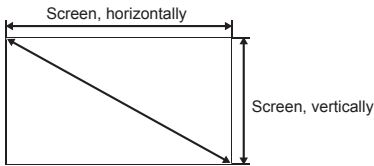

This is the throw distance ratio when the screen size is 100. Since design values are used, there will be some disparity.

[For the 4:3 ratio]

(unit:inch)

4:3

Screen size	inch			34"	40"	50"	60"	70"	80"	90"	100"
Screen size, horizontally	inch			2'3"	2'8"	3'4"	4'0"	4'8"	5'4"	6'0"	6'8"
Screen size, vertically	inch			1'8"	2'0"	2'6"	3'0"	3'6"	4'0"	4'6"	5'0"
Projection distance (Shortest to longest)	inch			4'3"-4'3"	4'3"-5'0"	5'3"-6'3"	6'4"-7'7"	7'5"-8'10"	8'6"-10'1"	9'6"-11'4"	10'7"-12'7"
h1	inch			1'6.4"	1'9.6"	2'3.0"	2'8.4"	3'1.8"	3'7.2"	4'0.6"	4'6.0"
h2	inch			2.0"	2.4"	3.0"	3.6"	4.2"	4.8"	5.4"	6.0"
Screen size	inch	110"	120"	130"	140"	150"	160"	170"	180"	190"	200"
Screen size, horizontally	inch	7'4"	8'0"	8'8"	9'4"	10'0"	10'8"	11'4"	12'0"	12'8"	13'4"
Screen size, vertically	inch	5'6"	6'0"	6'6"	7'0"	7'6"	8'0"	8'6"	9'0"	9'6"	10'0"
Projection distance (Shortest to longest)	inch	11'8"-13'11"	12'9"-15'2"	13'9"-16'5"	14'10"-17'8"	15'11"-19'0"	17'0"-20'3"	18'1"-21'4"	19'1"-21'4"	20'2"-21'4"	21'3"-21'4"
h1	inch	4'11.4"	5'4.8"	5'10.2"	6'3.6"	6'9.0"	7'2.4"	7'7.8"	8'1.2"	8'6.6"	9'0.0"
h2	inch	6.6"	7.2"	7.8"	8.4"	9.0"	9.6"	10.2"	10.8"	11.4"	1'0.0"

[For the 16:9 ratio]

(unit:inch)

16:9

Screen size	inch				40"	50"	60"	70"	80"	90"	100"
Screen size, horizontally	inch				2'11"	3'8"	4'4"	5'1"	5'10"	6'6"	7'3"
Screen size, vertically	inch				1'8"	2'1"	2'5"	2'10"	3'3"	3'8"	4'1"
Projection distance (Shortest to longest)	inch				4'7"-5'6"	5'9"-6'10"	6'11"-8'3"	8'1"-9'7"	9'3"-11'0"	10'5"-12'4"	11'7"-13'9"
h3	inch				0.7"	0.8"	1.0"	1.1"	1.3"	1.5"	1.6"
Screen size	inch	110"	120"	130"	140"	150"	160"	170"	180"		
Screen size, horizontally	inch	8'0"	8'9"	9'5"	10'2"	10'11"	11'8"	12'4"	13'1"		
Screen size, vertically	inch	4'6"	4'11"	5'4"	5'9"	6'2"	6'6"	6'11"	7'4"		
Projection distance (Shortest to longest)	inch	12'8"-15'2"	13'10"-16'6"	15'0"-17'11"	16'2"-19'3"	17'4"-20'8"	18'6"-21'4"	19'8"-21'4"	20'10"-21'4"		
h3	inch	1.8"	2.0"	2.1"	2.3"	2.5"	2.6"	2.8"	2.9"		