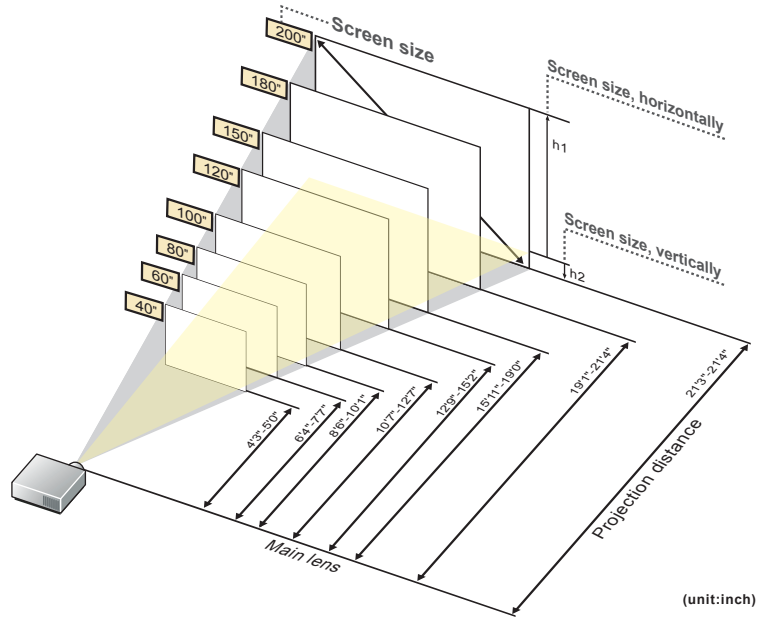

This is the throw distance ratio when the screen size is 100. Since design values are used, there will be some disparity.

[For the 4:3 ratio]

(unit:inch)

4:3

Screen size	inch			34"	40"	50"	60"	70"	80"	90"	100"
Screen size, horizontally	inch			2'3"	2'8"	3'4"	4'0"	4'8"	5'4"	6'0"	6'8"
Screen size, vertically	inch			1'8"	2'0"	2'6"	3'0"	3'6"	4'0"	4'6"	5'0"
Projection distance (Shortest to longest)	inch			4'3"-4'3"	4'3"-5'0"	5'3"-6'3"	6'4"-7'7"	7'5"-8'10"	8'6"-10'1"	9'6"-11'4"	10'7"-12'7"
h1	inch			1'6.4"	1'9.6"	2'3.0"	2'8.4"	3'1.8"	3'7.2"	4'0.6"	4'6.0"
h2	inch			2.0"	2.4"	3.0"	3.6"	4.2"	4.8"	5.4"	6.0"
Screen size	inch	110"	120"	130"	140"	150"	160"	170"	180"	190"	200"
Screen size, horizontally	inch	7'4"	8'0"	8'8"	9'4"	10'0"	10'8"	11'4"	12'0"	12'8"	13'4"
Screen size, vertically	inch	5'6"	6'0"	6'6"	7'0"	7'6"	8'0"	8'6"	9'0"	9'6"	10'0"
Projection distance (Shortest to longest)	inch	11'8"-13'11"	12'9"-15'2"	13'9"-16'5"	14'10"-17'8"	15'11"-19'0"	17'0"-20'3"	18'1"-21'4"	19'1"-21'4"	20'2"-21'4"	21'3"-21'4"
h1	inch	4'11.4"	5'4.8"	5'10.2"	6'3.6"	6'9.0"	7'2.4"	7'7.8"	8'1.2"	8'6.6"	9'0.0"
h2	inch	6.6"	7.2"	7.8"	8.4"	9.0"	9.6"	10.2"	10.8"	11.4"	1'0.0"

[For the 16:9 ratio]

(unit:inch)

16:9

Screen size	inch				40"	50"	60"	70"	80"	90"	100"
Screen size, horizontally	inch				2'11"	3'8"	4'4"	5'1"	5'10"	6'6"	7'3"
Screen size, vertically	inch				1'8"	2'1"	2'5"	2'10"	3'3"	3'8"	4'1"
Projection distance (Shortest to longest)	inch				4'7"-5'6"	5'9"-6'10"	6'11"-8'3"	8'1"-9'7"	9'3"-11'0"	10'5"-12'4"	11'7"-13'9"
h3	inch				0.7"	0.8"	1.0"	1.1"	1.3"	1.5"	1.6"
Screen size	inch	110"	120"	130"	140"	150"	160"	170"	180"		
Screen size, horizontally	inch	8'0"	8'9"	9'5"	10'2"	10'11"	11'8"	12'4"	13'1"		
Screen size, vertically	inch	4'6"	4'11"	5'4"	5'9"	6'2"	6'6"	6'11"	7'4"		
Projection distance (Shortest to longest)	inch	12'8"-15'2"	13'10"-16'6"	15'0"-17'11"	16'2"-19'3"	17'4"-20'8"	18'6"-21'4"	19'8"-21'4"	20'10"-21'4"		
h3	inch	1.8"	2.0"	2.1"	2.3"	2.5"	2.6"	2.8"	2.9"		