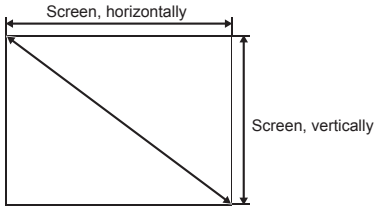

This is the throw distance ratio when the screen size is 100. Since design values are used, there will be some disparity.

[For the 4:3 ratio]

(unit:inch)

4:3

Screen size	inch			34"	40"	50"	60"	70"	80"	90"	100"
Screen size, horizontally	inch			2'3"	2'8"	3'4"	4'0"	4'8"	5'4"	6'0"	6'8"
Screen size, vertically	inch			1'8"	2'0"	2'6"	3'0"	3'6"	4'0"	4'6"	5'0"
Projection distance (Shortest to longest)	inch			4'3"-4'3"	4'3"-5'0"	5'3"-6'3"	6'4"-7'7"	7'5"-8'10"	8'6"-10'1"	9'6"-11'4"	10'7"-12'7"
h1	inch			1'6.4"	1'9.6"	2'3.0"	2'8.4"	3'1.8"	3'7.2"	4'0.6"	4'6.0"
h2	inch			2.0"	2.4"	3.0"	3.6"	4.2"	4.8"	5.4"	6.0"
Screen size	inch	110"	120"	130"	140"	150"	160"	170"	180"	190"	200"
Screen size, horizontally	inch	7'4"	8'0"	8'8"	9'4"	10'0"	10'8"	11'4"	12'0"	12'8"	13'4"
Screen size, vertically	inch	5'6"	6'0"	6'6"	7'0"	7'6"	8'0"	8'6"	9'0"	9'6"	10'0"
Projection distance (Shortest to longest)	inch	11'8"-13'11"	12'9"-15'2"	13'9"-16'5"	14'10"-17'8"	15'11"-19'0"	17'0"-20'3"	18'1"-21'4"	19'1"-21'4"	20'2"-21'4"	21'3"-21'4"
h1	inch	4'11.4"	5'4.8"	5'10.2"	6'3.6"	6'9.0"	7'2.4"	7'7.8"	8'1.2"	8'6.6"	9'0.0"
h2	inch	6.6"	7.2"	7.8"	8.4"	9.0"	9.6"	10.2"	10.8"	11.4"	1'0.0"

[For the 16:9 ratio]

(unit:inch)

16:9

Screen size	inch				40"	50"	60"	70"	80"	90"	100"
Screen size, horizontally	inch				2'11"	3'8"	4'4"	5'1"	5'10"	6'6"	7'3"
Screen size, vertically	inch				1'8"	2'1"	2'5"	2'10"	3'3"	3'8"	4'1"
Projection distance (Shortest to longest)	inch				4'7"-5'6"	5'9"-6'10"	6'11"-8'3"	8'1"-9'7"	9'3"-11'0"	10'5"-12'4"	11'7"-13'9"
h3	inch				0.7"	0.8"	1.0"	1.1"	1.3"	1.5"	1.6"
Screen size	inch	110"	120"	130"	140"	150"	160"	170"	180"		
Screen size, horizontally	inch	8'0"	8'9"	9'5"	10'2"	10'11"	11'8"	12'4"	13'1"		
Screen size, vertically	inch	4'6"	4'11"	5'4"	5'9"	6'2"	6'6"	6'11"	7'4"		
Projection distance (Shortest to longest)	inch	12'8"-15'2"	13'10"-16'6"	15'0"-17'11"	16'2"-19'3"	17'4"-20'8"	18'6"-21'4"	19'8"-21'4"	20'10"-21'4"		
h3	inch	1.8"	2.0"	2.1"	2.3"	2.5"	2.6"	2.8"	2.9"		