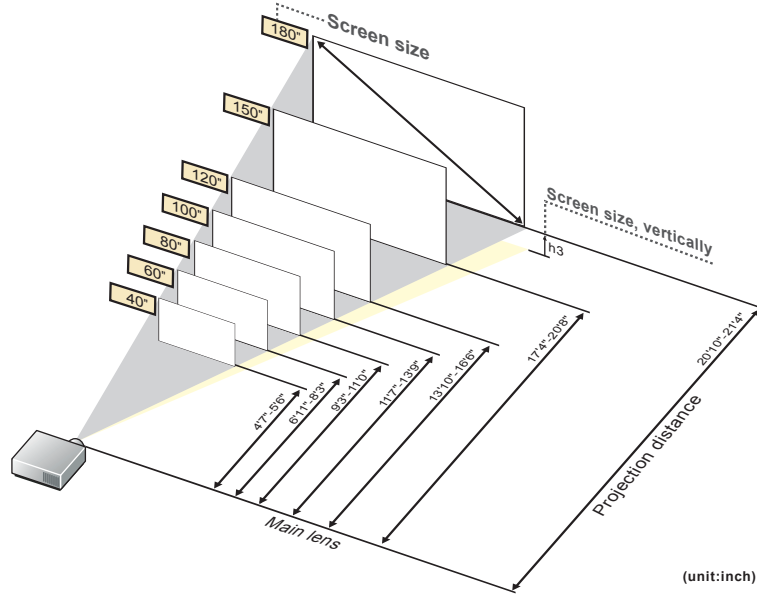

This is the throw distance ratio when the screen size is 100. Since design values are used, there will be some disparity.

[For the 4:3 ratio]

(unit:inch)

4:3											
Screen size	inch			34"	40"	50"	60"	70"	80"	90"	100"
Screen size, horizontally	inch			2'3"	2'8"	3'4"	4'0"	4'8"	5'4"	6'0"	6'8"
Screen size, vertically	inch			1'8"	2'0"	2'6"	3'0"	3'6"	4'0"	4'6"	5'0"
Projection distance (Shortest to longest)	inch			4'3"-4'3"	4'3"-5'0"	5'3"-6'3"	6'4"-7'7"	7'5"-8'10"	8'6"-10'1"	9'6"-11'4"	10'7"-12'7"
h1	inch			1'6.4"	1'9.6"	2'3.0"	2'8.4"	3'1.8"	3'7.2"	4'0.6"	4'6.0"
h2	inch			2.0"	2.4"	3.0"	3.6"	4.2"	4.8"	5.4"	6.0"
Screen size	inch	110"	120"	130"	140"	150"	160"	170"	180"	190"	200"
Screen size, horizontally	inch	7'4"	8'0"	8'8"	9'4"	10'0"	10'8"	11'4"	12'0"	12'8"	13'4"
Screen size, vertically	inch	5'6"	6'0"	6'6"	7'0"	7'6"	8'0"	8'6"	9'0"	9'6"	10'0"
Projection distance (Shortest to longest)	inch	11'8"-13'11"	12'9"-15'2"	13'9"-16'5"	14'10"-17'8"	15'11"-19'0"	17'0"-20'3"	18'1"-21'4"	19'1"-21'4"	20'2"-21'4"	21'3"-21'4"
h1	inch	4'11.4"	5'4.8"	5'10.2"	6'3.6"	6'9.0"	7'2.4"	7'7.8"	8'1.2"	8'6.6"	9'0.0"
h2	inch	6.6"	7.2"	7.8"	8.4"	9.0"	9.6"	10.2"	10.8"	11.4"	1'0.0"

[For the 16:9 ratio]

(unit:inch)

16:9											
Screen size	inch				40"	50"	60"	70"	80"	90"	100"
Screen size, horizontally	inch				2'11"	3'8"	4'4"	5'1"	5'10"	6'6"	7'3"
Screen size, vertically	inch				1'8"	2'1"	2'5"	2'10"	3'3"	3'8"	4'1"
Projection distance (Shortest to longest)	inch				4'7"-5'6"	5'9"-6'10"	6'11"-8'3"	8'1"-9'7"	9'3"-11'0"	10'5"-12'4"	11'7"-13'9"
h3	inch				0.7"	0.8"	1.0"	1.1"	1.3"	1.5"	1.6"
Screen size	inch	110"	120"	130"	140"	150"	160"	170"	180"		
Screen size, horizontally	inch	8'0"	8'9"	9'5"	10'2"	10'11"	11'8"	12'4"	13'1"		
Screen size, vertically	inch	4'6"	4'11"	5'4"	5'9"	6'2"	6'6"	6'11"	7'4"		
Projection distance (Shortest to longest)	inch	12'8"-15'2"	13'10"-16'6"	15'0"-17'11"	16'2"-19'3"	17'4"-20'8"	18'6"-21'4"	19'8"-21'4"	20'10"-21'4"		
h3	inch	1.8"	2.0"	2.1"	2.3"	2.5"	2.6"	2.8"	2.9"		