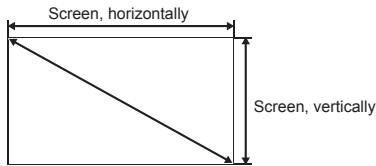

This is the throw distance ratio when the screen size is 100. Since design values are used, there will be some disparity.

[For the 4:3 ratio]

(unit:inch)

4:3											
Screen size	inch			34"	40"	50"	60"	70"	80"	90"	100"
Screen size, horizontally	inch			2'3"	2'8"	3'4"	4'0"	4'8"	5'4"	6'0"	6'8"
Screen size, vertically	inch			1'8"	2'0"	2'6"	3'0"	3'6"	4'0"	4'6"	5'0"
Projection distance (Shortest to longest)	inch			4'3"-4'3"	4'3"-5'0"	5'3"-6'3"	6'4"-7'7"	7'5"-8'10"	8'6"-10'1"	9'6"-11'4"	10'7"-12'7"
h1	inch			1'6.4"	1'9.6"	2'3.0"	2'8.4"	3'1.8"	3'7.2"	4'0.6"	4'6.0"
h2	inch			2.0"	2.4"	3.0"	3.6"	4.2"	4.8"	5.4"	6.0"
Screen size	inch	110"	120"	130"	140"	150"	160"	170"	180"	190"	200"
Screen size, horizontally	inch	7'4"	8'0"	8'8"	9'4"	10'0"	10'8"	11'4"	12'0"	12'8"	13'4"
Screen size, vertically	inch	5'6"	6'0"	6'6"	7'0"	7'6"	8'0"	8'6"	9'0"	9'6"	10'0"
Projection distance (Shortest to longest)	inch	11'8"-13'11"	12'9"-15'2"	13'9"-16'5"	14'10"-17'8"	15'11"-19'0"	17'0"-20'3"	18'1"-21'4"	19'1"-21'4"	20'2"-21'4"	21'3"-21'4"
h1	inch	4'11.4"	5'4.8"	5'10.2"	6'3.6"	6'9.0"	7'2.4"	7'7.8"	8'1.2"	8'6.6"	9'0.0"
h2	inch	6.6"	7.2"	7.8"	8.4"	9.0"	9.6"	10.2"	10.8"	11.4"	1'0.0"

[For the 16:9 ratio]

(unit:inch)

16:9											
Screen size	inch				40"	50"	60"	70"	80"	90"	100"
Screen size, horizontally	inch				2'11"	3'8"	4'4"	5'1"	5'10"	6'6"	7'3"
Screen size, vertically	inch				1'8"	2'1"	2'5"	2'10"	3'3"	3'8"	4'1"
Projection distance (Shortest to longest)	inch				4'7"-5'6"	5'9"-6'10"	6'11"-8'3"	8'1"-9'7"	9'3"-11'0"	10'5"-12'4"	11'7"-13'9"
h3	inch				0.7"	0.8"	1.0"	1.1"	1.3"	1.5"	1.6"
Screen size	inch	110"	120"	130"	140"	150"	160"	170"	180"		
Screen size, horizontally	inch	8'0"	8'9"	9'5"	10'2"	10'11"	11'8"	12'4"	13'1"		
Screen size, vertically	inch	4'6"	4'11"	5'4"	5'9"	6'2"	6'6"	6'11"	7'4"		
Projection distance (Shortest to longest)	inch	12'8"-15'2"	13'10"-16'6"	15'0"-17'11"	16'2"-19'3"	17'4"-20'8"	18'6"-21'4"	19'8"-21'4"	20'10"-21'4"		
h3	inch	1.8"	2.0"	2.1"	2.3"	2.5"	2.6"	2.8"	2.9"		