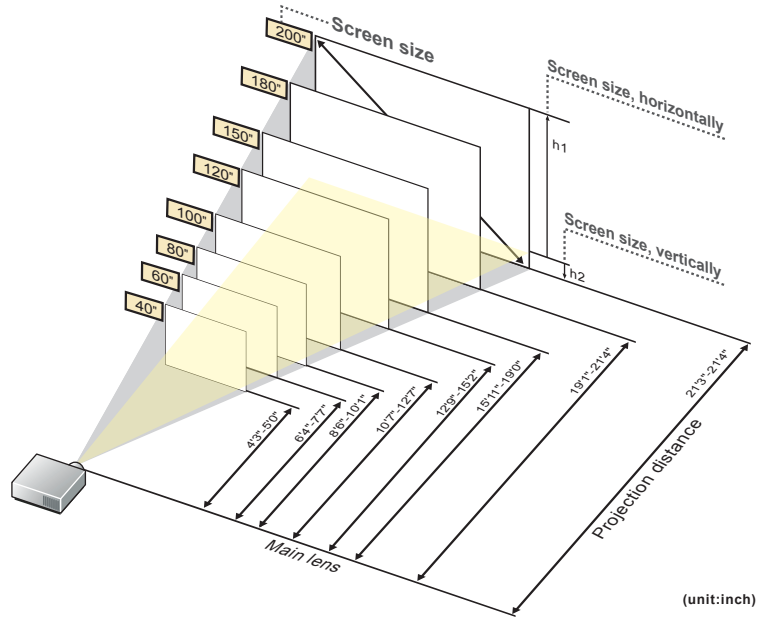

This is the throw distance ratio when the screen size is 100. Since design values are used, there will be some disparity.

[For the 4:3 ratio]

(unit:inch)

4:3											
Screen size	inch			34"	40"	50"	60"	70"	80"	90"	100"
Screen size, horizontally	inch			2'3"	2'8"	3'4"	4'0"	4'8"	5'4"	6'0"	6'8"
Screen size, vertically	inch			1'8"	2'0"	2'6"	3'0"	3'6"	4'0"	4'6"	5'0"
Projection distance (Shortest to longest)	inch			4'3"-4'3"	4'3"-5'0"	5'3"-6'3"	6'4"-7'7"	7'5"-8'10"	8'6"-10'1"	9'6"-11'4"	10'7"-12'7"
h1	inch			1'6.4"	1'9.6"	2'3.0"	2'8.4"	3'1.8"	3'7.2"	4'0.6"	4'6.0"
h2	inch			2.0"	2.4"	3.0"	3.6"	4.2"	4.8"	5.4"	6.0"
Screen size	inch	110"	120"	130"	140"	150"	160"	170"	180"	190"	200"
Screen size, horizontally	inch	7'4"	8'0"	8'8"	9'4"	10'0"	10'8"	11'4"	12'0"	12'8"	13'4"
Screen size, vertically	inch	5'6"	6'0"	6'6"	7'0"	7'6"	8'0"	8'6"	9'0"	9'6"	10'0"
Projection distance (Shortest to longest)	inch	11'8"-13'11"	12'9"-15'2"	13'9"-16'5"	14'10"-17'8"	15'11"-19'0"	17'0"-20'3"	18'1"-21'4"	19'1"-21'4"	20'2"-21'4"	21'3"-21'4"
h1	inch	4'11.4"	5'4.8"	5'10.2"	6'3.6"	6'9.0"	7'2.4"	7'7.8"	8'1.2"	8'6.6"	9'0.0"
h2	inch	6.6"	7.2"	7.8"	8.4"	9.0"	9.6"	10.2"	10.8"	11.4"	1'0.0"

[For the 16:9 ratio]

(unit:inch)

16:9											
Screen size	inch				40"	50"	60"	70"	80"	90"	100"
Screen size, horizontally	inch				2'11"	3'8"	4'4"	5'1"	5'10"	6'6"	7'3"
Screen size, vertically	inch				1'8"	2'1"	2'5"	2'10"	3'3"	3'8"	4'1"
Projection distance (Shortest to longest)	inch				4'7"-5'6"	5'9"-6'10"	6'11"-8'3"	8'1"-9'7"	9'3"-11'0"	10'5"-12'4"	11'7"-13'9"
h3	inch				0.7"	0.8"	1.0"	1.1"	1.3"	1.5"	1.6"
Screen size	inch	110"	120"	130"	140"	150"	160"	170"	180"		
Screen size, horizontally	inch	8'0"	8'9"	9'5"	10'2"	10'11"	11'8"	12'4"	13'1"		
Screen size, vertically	inch	4'6"	4'11"	5'4"	5'9"	6'2"	6'6"	6'11"	7'4"		
Projection distance (Shortest to longest)	inch	12'8"-15'2"	13'10"-16'6"	15'0"-17'11"	16'2"-19'3"	17'4"-20'8"	18'6"-21'4"	19'8"-21'4"	20'10"-21'4"		
h3	inch	1.8"	2.0"	2.1"	2.3"	2.5"	2.6"	2.8"	2.9"		