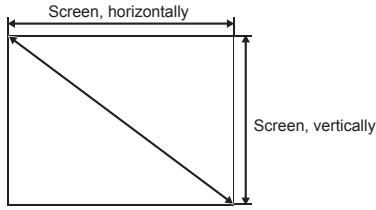

This is the throw distance ratio when the screen size is 100. Since design values are used, there will be some disparity.

[For the 4:3 ratio]

(unit:inch)

4:3											
Screen size	inch			34"	40"	50"	60"	70"	80"	90"	100"
Screen size, horizontally	inch			2'3"	2'8"	3'4"	4'0"	4'8"	5'4"	6'0"	6'8"
Screen size, vertically	inch			1'8"	2'0"	2'6"	3'0"	3'6"	4'0"	4'6"	5'0"
Projection distance (Shortest to longest)	inch			4'3"-4'3"	4'3"-5'0"	5'3"-6'3"	6'4"-7'7"	7'5"-8'10"	8'6"-10'1"	9'6"-11'4"	10'7"-12'7"
h1	inch			1'6.4"	1'9.6"	2'3.0"	2'8.4"	3'1.8"	3'7.2"	4'0.6"	4'6.0"
h2	inch			2.0"	2.4"	3.0"	3.6"	4.2"	4.8"	5.4"	6.0"
Screen size	inch	110"	120"	130"	140"	150"	160"	170"	180"	190"	200"
Screen size, horizontally	inch	7'4"	8'0"	8'8"	9'4"	10'0"	10'8"	11'4"	12'0"	12'8"	13'4"
Screen size, vertically	inch	5'6"	6'0"	6'6"	7'0"	7'6"	8'0"	8'6"	9'0"	9'6"	10'0"
Projection distance (Shortest to longest)	inch	11'8"-13'11"	12'9"-15'2"	13'9"-16'5"	14'10"-17'8"	15'11"-19'0"	17'0"-20'3"	18'1"-21'4"	19'1"-21'4"	20'2"-21'4"	21'3"-21'4"
h1	inch	4'11.4"	5'4.8"	5'10.2"	6'3.6"	6'9.0"	7'2.4"	7'7.8"	8'1.2"	8'6.6"	9'0.0"
h2	inch	6.6"	7.2"	7.8"	8.4"	9.0"	9.6"	10.2"	10.8"	11.4"	1'0.0"

[For the 16:9 ratio]

(unit:inch)

16:9											
Screen size	inch				40"	50"	60"	70"	80"	90"	100"
Screen size, horizontally	inch				2'11"	3'8"	4'4"	5'1"	5'10"	6'6"	7'3"
Screen size, vertically	inch				1'8"	2'1"	2'5"	2'10"	3'3"	3'8"	4'1"
Projection distance (Shortest to longest)	inch				4'7"-5'6"	5'9"-6'10"	6'11"-8'3"	8'1"-9'7"	9'3"-11'0"	10'5"-12'4"	11'7"-13'9"
h3	inch				0.7"	0.8"	1.0"	1.1"	1.3"	1.5"	1.6"
Screen size	inch	110"	120"	130"	140"	150"	160"	170"	180"		
Screen size, horizontally	inch	8'0"	8'9"	9'5"	10'2"	10'11"	11'8"	12'4"	13'1"		
Screen size, vertically	inch	4'6"	4'11"	5'4"	5'9"	6'2"	6'6"	6'11"	7'4"		
Projection distance (Shortest to longest)	inch	12'8"-15'2"	13'10"-16'6"	15'0"-17'11"	16'2"-19'3"	17'4"-20'8"	18'6"-21'4"	19'8"-21'4"	20'10"-21'4"		
h3	inch	1.8"	2.0"	2.1"	2.3"	2.5"	2.6"	2.8"	2.9"		