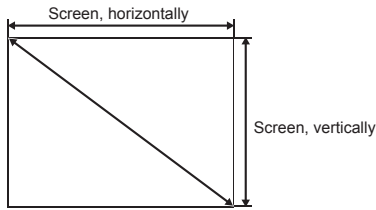

This is the throw distance ratio when the screen size is 100. Since design values are used, there will be some disparity.

[For the 4:3 ratio]

(unit:inch)

4:3

Screen size	inch				40"	50"	60"	70"	80"	90"	100"
Screen size, horizontally	inch				2'8"	3'4"	4'0"	4'8"	5'4"	6'0"	6'8"
Screen size, vertically	inch				2'0"	2'6"	3'0"	3'6"	4'0"	4'6"	5'0"
Projection distance (Shortest to longest)	inch				3'3"-5'3"	4'1"-6'7"	5'0"-7'11"	5'10"-9'2"	6'8"-10'6"	7'6"-11'10"	8'4"-13'2"
h1	inch				1'9.6"	2'3.0"	2'8.4"	3'1.8"	3'7.2"	4'0.6"	4'6.0"
h2	inch				2.4"	3.0"	3.6"	4.2"	4.8"	5.4"	6.0"
Screen size	inch	110"	120"	130"	140"	150"	160"	170"	180"	190"	200"
Screen size, horizontally	inch	7'4"	8'0"	8'8"	9'4"	10'0"	10'8"	11'4"	12'0"	12'8"	13'4"
Screen size, vertically	inch	5'6"	6'0"	6'6"	7'0"	7'6"	8'0"	8'6"	9'0"	9'6"	10'0"
Projection distance (Shortest to longest)	inch	9'2"-14'6"	10'0"-15'10"	10'10"-17'2"	11'9"-18'6"	12'7"-19'10"	13'5"-21'2"	14'3"-22'6"	15'1"-23'10"	15'11"-25'2"	16'9"-25'3"
h1	inch	4'11.4"	5'4.8"	5'10.2"	6'3.6"	6'9.0"	7'2.4"	7'7.8"	8'1.2"	8'6.6"	9'0.0"
h2	inch	6.6"	7.2"	7.8"	8.4"	9.0"	9.6"	10.2"	10.8"	11.4"	12.0"
Screen size	inch	210"	220"	230"	240"	250"	260"	270"	280"	290"	300"
Screen size, horizontally	inch	14'0"	14'8"	15'4"	16'0"	16'8"	17'4"	18'0"	18'8"	19'4"	20'0"
Screen size, vertically	inch	10'6"	11'0"	11'6"	12'0"	12'6"	13'0"	13'6"	14'0"	14'6"	15'0"
Projection distance (Shortest to longest)	inch	17'7"-25'3"	18'5"-25'3"	19'4"-25'3"	20'2"-25'3"	21'0"-25'3"	21'10"-25'3"	22'8"-25'3"	23'6"-25'3"	24'4"-25'3"	25'2"-25'3"
h1	inch	9'5.4"	9'10.8"	10'4.2"	10'9.6"	11'3.0"	11'8.4"	12'1.8"	12'7.2"	13'0.6"	13'6.0"
h2	inch	10'6"	11'2"	11'8"	12'4"	13'0"	13'6"	14'2"	14'8"	15'4"	16'0"