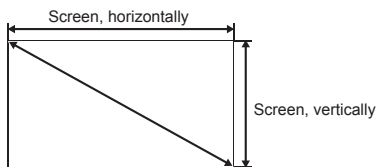

This is the throw distance ratio when the screen size is 100. Since design values are used, there will be some disparity.

[For the 4:3 ratio]

(unit:inch)

4:3

Screen size	inch				40"	50"	60"	70"	80"	90"	100"
Screen size, horizontally	inch				2'8"	3'4"	4'0"	4'8"	5'4"	6'0"	6'8"
Screen size, vertically	inch				2'0"	2'6"	3'0"	3'6"	4'0"	4'6"	5'0"
Projection distance (Shortest to longest)	inch				3'3"-5'3"	4'1"-6'7"	5'0"-7'11"	5'10"-9'2"	6'8"-10'6"	7'6"-11'10"	8'4"-13'2"
h1	inch				1'9.6"	2'3.0"	2'8.4"	3'1.8"	3'7.2"	4'0.6"	4'6.0"
h2	inch				2.4"	3.0"	3.6"	4.2"	4.8"	5.4"	6.0"
Screen size	inch	110"	120"	130"	140"	150"	160"	170"	180"	190"	200"
Screen size, horizontally	inch	7'4"	8'0"	8'8"	9'4"	10'0"	10'8"	11'4"	12'0"	12'8"	13'4"
Screen size, vertically	inch	5'6"	6'0"	6'6"	7'0"	7'6"	8'0"	8'6"	9'0"	9'6"	10'0"
Projection distance (Shortest to longest)	inch	9'2"-14'6"	10'0"-15'10"	10'10"-17'2"	11'9"-18'6"	12'7"-19'10"	13'5"-21'2"	14'3"-22'6"	15'1"-23'10"	15'11"-25'2"	16'9"-25'3"
h1	inch	4'11.4"	5'4.8"	5'10.2"	6'3.6"	6'9.0"	7'2.4"	7'7.8"	8'1.2"	8'6.6"	9'0.0"
h2	inch	6.6"	7.2"	7.8"	8.4"	9.0"	9.6"	10.2"	10.8"	11.4"	12.0"
Screen size	inch	210"	220"	230"	240"	250"	260"	270"	280"	290"	300"
Screen size, horizontally	inch	14'0"	14'8"	15'4"	16'0"	16'8"	17'4"	18'0"	18'8"	19'4"	20'0"
Screen size, vertically	inch	10'6"	11'0"	11'6"	12'0"	12'6"	13'0"	13'6"	14'0"	14'6"	15'0"
Projection distance (Shortest to longest)	inch	17'7"-25'3"	18'5"-25'3"	19'4"-25'3"	20'2"-25'3"	21'0"-25'3"	21'10"-25'3"	22'8"-25'3"	23'6"-25'3"	24'4"-25'3"	25'2"-25'3"
h1	inch	9'5.4"	9'10.8"	10'4.2"	10'9.6"	11'3.0"	11'8.4"	12'1.8"	12'7.2"	13'0.6"	13'6.0"
h2	inch	10'6"	11'2"	11'8"	12'4"	13'0"	13'6"	14'2"	14'8"	15'4"	16'0"