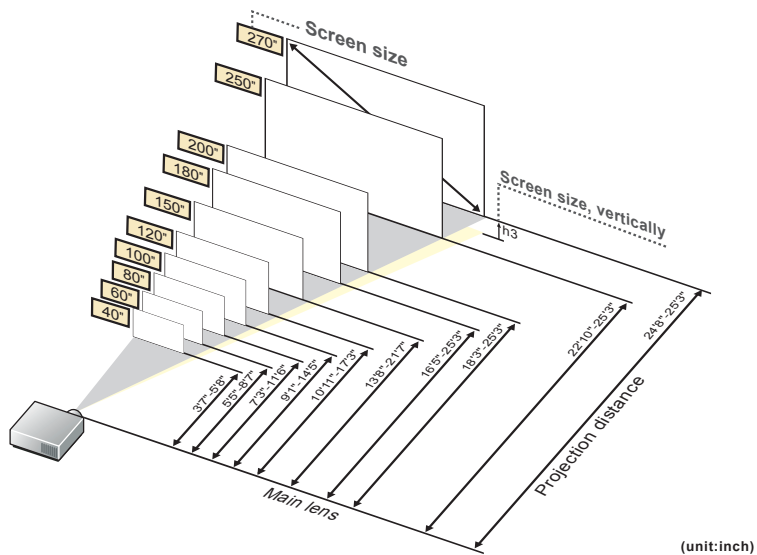

[For the 16:9 ratio]

(unit:inch)

16:9

Screen size	inch				40"	50"	60"	70"	80"	90"	100"
Screen size, horizontally	inch				2'11"	3'8"	4'4"	5'1"	5'10"	6'6"	7'3"
Screen size, vertically	inch				1'8"	2'1"	2'5"	2'10"	3'3"	3'8"	4'1"
Projection distance (Shortest to longest)	inch				3'7"-5'8"	4'6"-7'2"	5'5"-8'7"	6'4"-10'0"	7'3"-11'6"	8'2"-12'11"	9'1"-14'5"
h3	inch				0.7"	0.8"	1.0"	1.1"	1.3"	1.5"	1.6"
Screen size	inch	110"	120"	130"	140"	150"	160"	170"	180"	190"	200"
Screen size, horizontally	inch	8'0"	8'9"	9'5"	10'2"	10'11"	11'8"	12'4"	13'1"	13'10"	14'6"
Screen size, vertically	inch	4'6"	4'11"	5'4"	5'9"	6'2"	6'6"	6'11"	7'4"	7'9"	8'2"
Projection distance (Shortest to longest)	inch	10'0"-15'10"	10'11"-17'3"	11'10"-18'9"	12'9"-20'2"	13'8"-21'7"	14'7"-23'1"	15'6"-24'6"	16'5"-25'3"	17'4"-25'3"	18'3"-25'3"
h3	inch	1.8"	2.0"	2.1"	2.3"	2.5"	2.6"	2.8"	2.9"	3.1"	3.3"
Screen size	inch	210"	220"	230"	240"	250"	260"	270"			
Screen size, horizontally	inch	15'3"	16'0"	16'9"	17'5"	18'2"	18'11"	19'7"			
Screen size, vertically	inch	8'7"	9'0"	9'5"	9'10"	10'3"	10'8"	11'0"			
Projection distance (Shortest to longest)	inch	19'2"-25'3"	20'1"-25'3"	21'0"-25'3"	21'11"-25'3"	22'10"-25'3"	23'9"-25'3"	24'8"-25'3"			
h3	inch	3.4"	3.6"	3.8"	3.9"	4.1"	4.2"	4.4"			