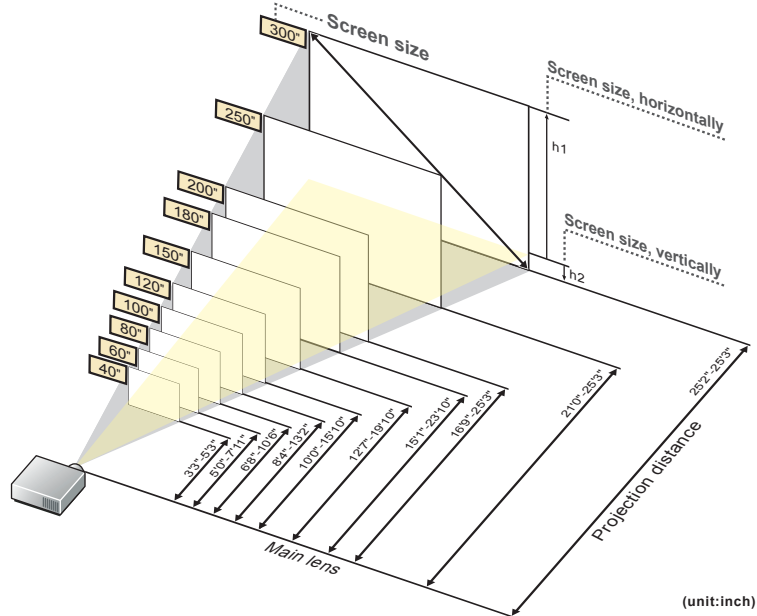

(unit:inch)

4:3

Screen size	inch				40"	50"	60"	70"	80"	90"	100"
Screen size, horizontally	inch				2'8"	3'4"	4'0"	4'8"	5'4"	6'0"	6'8"
Screen size, vertically	inch				2'0"	2'6"	3'0"	3'6"	4'0"	4'6"	5'0"
Projection distance (Shortest to longest)	inch				3'3"-5'3"	4'1"-6'7"	5'0"-7'11"	5'10"-9'2"	6'8"-10'6"	7'6"-11'10"	8'4"-13'2"
h1	inch				1'9.6"	2'3.0"	2'8.4"	3'1.8"	3'7.2"	4'0.6"	4'6.0"
h2	inch				2.4"	3.0"	3.6"	4.2"	4.8"	5.4"	6.0"
Screen size	inch	110"	120"	130"	140"	150"	160"	170"	180"	190"	200"
Screen size, horizontally	inch	7'4"	8'0"	8'8"	9'4"	10'0"	10'8"	11'4"	12'0"	12'8"	13'4"
Screen size, vertically	inch	5'6"	6'0"	6'6"	7'0"	7'6"	8'0"	8'6"	9'0"	9'6"	10'0"
Projection distance (Shortest to longest)	inch	9'2"-14'6"	10'0"-15'10"	10'10"-17'2"	11'9"-18'6"	12'7"-19'10"	13'5"-21'2"	14'3"-22'6"	15'1"-23'10"	15'11"-25'2"	16'9"-25'3"
h1	inch	4'11.4"	5'4.8"	5'10.2"	6'3.6"	6'9.0"	7'2.4"	7'7.8"	8'1.2"	8'6.6"	9'0.0"
h2	inch	6.6"	7.2"	7.8"	8.4"	9.0"	9.6"	10.2"	10.8"	11.4"	12.0"
Screen size	inch	210"	220"	230"	240"	250"	260"	270"	280"	290"	300"
Screen size, horizontally	inch	14'0"	14'8"	15'4"	16'0"	16'8"	17'4"	18'0"	18'8"	19'4"	20'0"
Screen size, vertically	inch	10'6"	11'0"	11'6"	12'0"	12'6"	13'0"	13'6"	14'0"	14'6"	15'0"
Projection distance (Shortest to longest)	inch	17'7"-25'3"	18'5"-25'3"	19'4"-25'3"	20'2"-25'3"	21'0"-25'3"	21'10"-25'3"	22'8"-25'3"	23'6"-25'3"	24'4"-25'3"	25'2"-25'3"
h1	inch	9'5.4"	9'10.8"	10'4.2"	10'9.6"	11'3.0"	11'8.4"	12'1.8"	12'7.2"	13'0.6"	13'6.0"
h2	inch	10'6"	11'2"	11'8"	12'4"	13'0"	13'6"	14'2"	14'8"	15'4"	16'0"