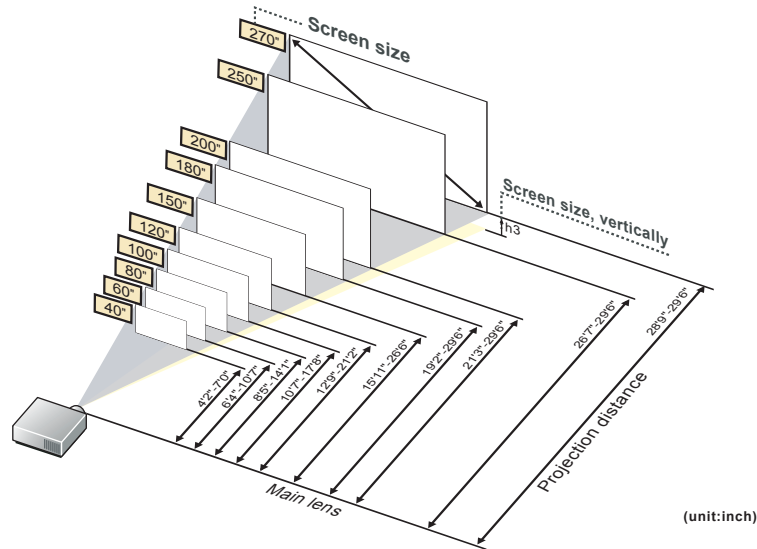

[For the 16:9 ratio]

(unit:inch)

16:9											
Screen size	inch				40"	50"	60"	70"	80"	90"	100"
Screen size, horizontally	inch				2'11"	3'8"	4'4"	5'1"	5'10"	6'6"	7'3"
Screen size, vertically	inch				1'8"	2'1"	2'5"	2'10"	3'3"	3'8"	4'1"
Projection distance (Shortest to longest)	inch				4'2"-7'0"	5'3"-8'9"	6'4"-10'7"	7'4"-12'4"	8'5"-14'1"	9'6"-15'10"	10'7"-17'8"
h3	inch				0.7"	0.8"	1.0"	1.1"	1.3"	1.5"	1.6"
Screen size	inch	110"	120"	130"	140"	150"	160"	170"	180"	190"	200"
Screen size, horizontally	inch	8'0"	8'9"	9'5"	10'2"	10'11"	11'8"	12'4"	13'1"	13'10"	14'6"
Screen size, vertically	inch	4'6"	4'11"	5'4"	5'9"	6'2"	6'6"	7'1"	7'4"	7'9"	8'2"
Projection distance (Shortest to longest)	inch	11'8"-19'5"	12'9"-21'2"	13'9"-23'0"	14'10"-24'9"	15'11"-26'6"	17'0"-28'3"	18'1"-29'6"	19'2"-29'6"	20'2"-29'6"	21'3"-29'6"
h3	inch	1.8"	2.0"	2.1"	2.3"	2.5"	2.6"	2.8"	2.9"	3.1"	3.3"
Screen size	inch	210"	220"	230"	240"	250"	260"	270"			
Screen size, horizontally	inch	15'3"	16'0"	16'9"	17'5"	18'2"	18'11"	19'7"			
Screen size, vertically	inch	8'7"	9'0"	9'5"	9'10"	10'3"	10'8"	11'0"			
Projection distance (Shortest to longest)	inch	22'4"-29'6"	23'5"-29'6"	24'6"-29'6"	25'7"-29'6"	26'7"-29'6"	27'8"-29'6"	28'9"-29'6"			
h3	inch	3.4"	3.6"	3.8"	3.9"	4.1"	4.2"	4.4"			