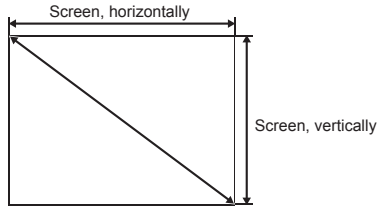

This is the throw distance ratio when the screen size is 100. Since design values are used, there will be some disparity.

[For the 4:3 ratio]

(unit:inch)

4:3											
Screen size	inch				40"	50"	60"	70"	80"	90"	100"
Screen size, horizontally	inch				2'8"	3'4"	4'0"	4'8"	5'4"	6'0"	6'8"
Screen size, vertically	inch				2'0"	2'6"	3'0"	3'6"	4'0"	4'6"	5'0"
Projection distance (Shortest to longest)	inch				3'11"-6'5"	4'10"-8'1"	5'9"-9'8"	6'9"-11'4"	7'9"-12'11"	8'9"-14'7"	9'8"-16'2"
h1	inch				1'9.6"	2'3.0"	2'8.4"	3'1.8"	3'7.2"	4'0.6"	4'6.0"
h2	inch				2.4"	3.0"	3.6"	4.2"	4.8"	5.4"	6.0"
Screen size	inch	110"	120"	130"	140"	150"	160"	170"	180"	190"	200"
Screen size, horizontally	inch	74"	8'0"	8'8"	9'4"	10'0"	10'8"	11'4"	12'0"	12'8"	13'4"
Screen size, vertically	inch	5'6"	6'0"	6'6"	7'0"	7'6"	8'0"	8'6"	9'0"	9'6"	10'0"
Projection distance (Shortest to longest)	inch	10'8"-17'10"	11'8"-19'5"	12'8"-21'1"	13'8"-22'8"	14'7"-24'4"	15'7"-25'11"	16'7"-27'7"	17'7"-29'2"	18'6"-29'6"	19'6"-29'6"
h1	inch	4'11.4"	5'4.8"	5'10.2"	6'3.6"	6'9.0"	7'2.4"	7'7.8"	8'1.2"	8'6.6"	9'0.0"
h2	inch	6.6"	7.2"	7.8"	8.4"	9.0"	9.6"	10.2"	10.8"	11.4"	12.0"
Screen size	inch	210"	220"	230"	240"	250"	260"	270"	280"	290"	300"
Screen size, horizontally	inch	14'0"	14'8"	15'4"	16'0"	16'8"	17'4"	18'0"	18'8"	19'4"	20'0"
Screen size, vertically	inch	10'6"	11'0"	11'6"	12'0"	12'6"	13'0"	13'6"	14'0"	14'6"	15'0"
Projection distance (Shortest to longest)	inch	20'6"-29'6"	21'6"-29'6"	22'6"-29'6"	23'5"-29'6"	24'5"-29'6"	25'5"-29'6"	26'5"-29'6"	27'4"-29'6"	28'4"-29'6"	29'4"-29'6"
h1	inch	9'5.4"	9'10.8"	10'4.2"	10'9.6"	11'3.0"	11'8.4"	12'1.8"	12'7.2"	13'0.6"	13'6.0"
h2	inch	10'6"	11'2"	11'8"	12'4"	13'0"	13'6"	14'2"	14'8"	15'4"	16'0"