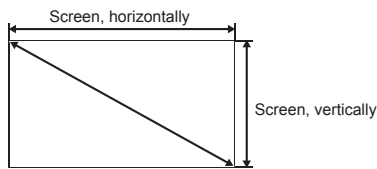

This is the throw distance ratio when the screen size is 100. Since design values are used, there will be some disparity.

[For the 4:3 ratio]

(unit:inch)

4:3											
Screen size	inch				40"	50"	60"	70"	80"	90"	100"
Screen size, horizontally	inch				2'8"	3'4"	4'0"	4'8"	5'4"	6'0"	6'8"
Screen size, vertically	inch				2'0"	2'6"	3'0"	3'6"	4'0"	4'6"	5'0"
Projection distance (Shortest to longest)	inch				3'11"-6'5"	4'10"-8'1"	5'9"-9'8"	6'9"-11'4"	7'9"-12'11"	8'9"-14'7"	9'8"-16'2"
h1	inch				1'9.6"	2'3.0"	2'8.4"	3'1.8"	3'7.2"	4'0.6"	4'6.0"
h2	inch				2.4"	3.0"	3.6"	4.2"	4.8"	5.4"	6.0"
Screen size	inch	110"	120"	130"	140"	150"	160"	170"	180"	190"	200"
Screen size, horizontally	inch	74"	8'0"	8'8"	9'4"	10'0"	10'8"	11'4"	12'0"	12'8"	13'4"
Screen size, vertically	inch	5'6"	6'0"	6'6"	7'0"	7'6"	8'0"	8'6"	9'0"	9'6"	10'0"
Projection distance (Shortest to longest)	inch	10'8"-17'10"	11'8"-19'5"	12'8"-21'1"	13'8"-22'8"	14'7"-24'4"	15'7"-25'11"	16'7"-27'7"	17'7"-29'2"	18'6"-29'6"	19'6"-29'6"
h1	inch	4'11.4"	5'4.8"	5'10.2"	6'3.6"	6'9.0"	7'2.4"	7'7.8"	8'1.2"	8'6.6"	9'0.0"
h2	inch	6.6"	7.2"	7.8"	8.4"	9.0"	9.6"	10.2"	10.8"	11.4"	12.0"
Screen size	inch	210"	220"	230"	240"	250"	260"	270"	280"	290"	300"
Screen size, horizontally	inch	14'0"	14'8"	15'4"	16'0"	16'8"	17'4"	18'0"	18'8"	19'4"	20'0"
Screen size, vertically	inch	10'6"	11'0"	11'6"	12'0"	12'6"	13'0"	13'6"	14'0"	14'6"	15'0"
Projection distance (Shortest to longest)	inch	20'6"-29'6"	21'6"-29'6"	22'6"-29'6"	23'5"-29'6"	24'5"-29'6"	25'5"-29'6"	26'5"-29'6"	27'4"-29'6"	28'4"-29'6"	29'4"-29'6"
h1	inch	9'5.4"	9'10.8"	10'4.2"	10'9.6"	11'3.0"	11'8.4"	12'1.8"	12'7.2"	13'0.6"	13'6.0"
h2	inch	10'6"	11'2"	11'8"	12'4"	13'0"	13'6"	14'2"	14'8"	15'4"	16'0"