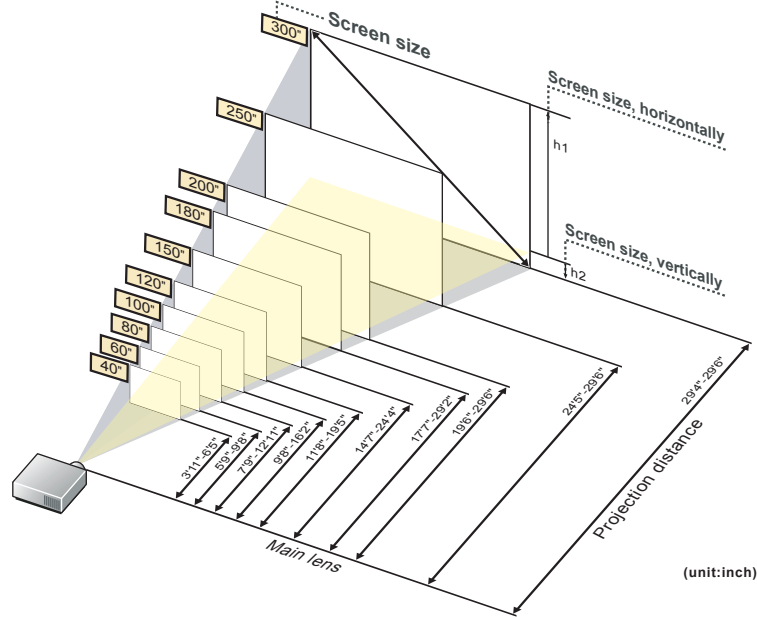

This is the throw distance ratio when the screen size is 100. Since design values are used, there will be some disparity.

[For the 4:3 ratio]

(unit:inch)

4:3											
Screen size	inch				40"	50"	60"	70"	80"	90"	100"
Screen size, horizontally	inch				2'8"	3'4"	4'0"	4'8"	5'4"	6'0"	6'8"
Screen size, vertically	inch				2'0"	2'6"	3'0"	3'6"	4'0"	4'6"	5'0"
Projection distance (Shortest to longest)	inch				3'11"-6'5"	4'10"-8'1"	5'9"-9'8"	6'9"-11'4"	7'9"-12'11"	8'9"-14'7"	9'8"-16'2"
h1	inch				1'9.6"	2'3.0"	2'8.4"	3'1.8"	3'7.2"	4'0.6"	4'6.0"
h2	inch				2.4"	3.0"	3.6"	4.2"	4.8"	5.4"	6.0"
Screen size	inch	110"	120"	130"	140"	150"	160"	170"	180"	190"	200"
Screen size, horizontally	inch	74"	8'0"	8'8"	9'4"	10'0"	10'8"	11'4"	12'0"	12'8"	13'4"
Screen size, vertically	inch	5'6"	6'0"	6'6"	7'0"	7'6"	8'0"	8'6"	9'0"	9'6"	10'0"
Projection distance (Shortest to longest)	inch	10'8"-17'10"	11'8"-19'5"	12'8"-21'1"	13'8"-22'8"	14'7"-24'4"	15'7"-25'11"	16'7"-27'7"	17'7"-29'2"	18'6"-29'6"	19'6"-29'6"
h1	inch	4'11.4"	5'4.8"	5'10.2"	6'3.6"	6'9.0"	7'2.4"	7'7.8"	8'1.2"	8'6.6"	9'0.0"
h2	inch	6.6"	7.2"	7.8"	8.4"	9.0"	9.6"	10.2"	10.8"	11.4"	12.0"
Screen size	inch	210"	220"	230"	240"	250"	260"	270"	280"	290"	300"
Screen size, horizontally	inch	14'0"	14'8"	15'4"	16'0"	16'8"	17'4"	18'0"	18'8"	19'4"	20'0"
Screen size, vertically	inch	10'6"	11'0"	11'6"	12'0"	12'6"	13'0"	13'6"	14'0"	14'6"	15'0"
Projection distance (Shortest to longest)	inch	20'6"-29'6"	21'6"-29'6"	22'6"-29'6"	23'5"-29'6"	24'5"-29'6"	25'5"-29'6"	26'5"-29'6"	27'4"-29'6"	28'4"-29'6"	29'4"-29'6"
h1	inch	9'5.4"	9'10.8"	10'4.2"	10'9.6"	11'3.0"	11'8.4"	12'1.8"	12'7.2"	13'0.6"	13'6.0"
h2	inch	10'6"	11'2"	11'8"	12'4"	13'0"	13'6"	14'2"	14'8"	15'4"	16'0"