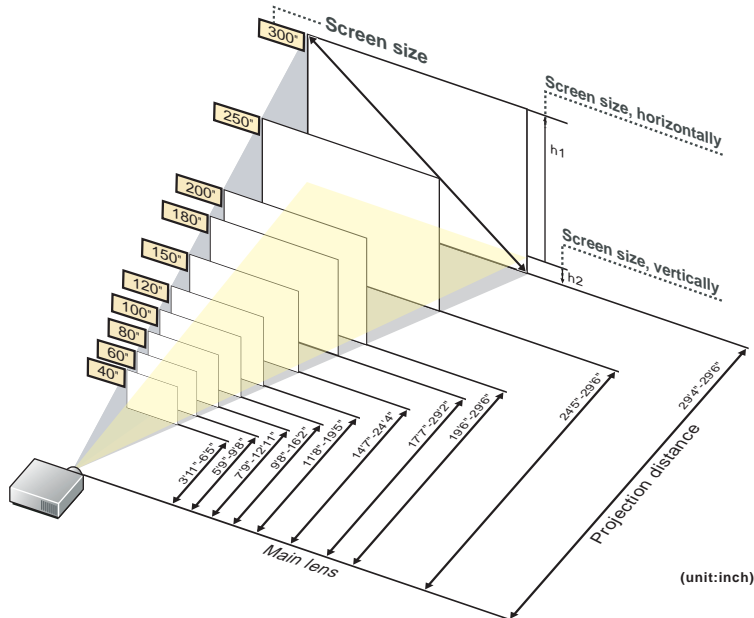

This is the throw distance ratio when the screen size is 100. Since design values are used, there will be some disparity.

[For the 4:3 ratio]

4:3											
Screen size	inch				40"	50"	60"	70"	80"	90"	100"
Screen size, horizontally	inch				2'8"	3'4"	4'0"	4'8"	5'4"	6'0"	6'8"
Screen size, vertically	inch				2'0"	2'6"	3'0"	3'6"	4'0"	4'6"	5'0"
Projection distance (Shortest to longest)	inch				3'11"-6'5"	4'10"-8'1"	5'9"-9'8"	6'9"-11'4"	7'9"-12'11"	8'9"-14'7"	9'8"-16'2"
h1	inch				1'9.6"	2'3.0"	2'8.4"	3'1.8"	3'7.2"	4'0.6"	4'6.0"
h2	inch				2.4"	3.0"	3.6"	4.2"	4.8"	5.4"	6.0"
Screen size	inch	110"	120"	130"	140"	150"	160"	170"	180"	190"	200"
Screen size, horizontally	inch	74"	8'0"	8'8"	9'4"	10'0"	10'8"	11'4"	12'0"	12'8"	13'4"
Screen size, vertically	inch	5'6"	6'0"	6'6"	7'0"	7'6"	8'0"	8'6"	9'0"	9'6"	10'0"
Projection distance (Shortest to longest)	inch	10'8"-17'10"	11'8"-19'5"	12'8"-21'1"	13'8"-22'8"	14'7"-24'4"	15'7"-25'11"	16'7"-27'7"	17'7"-29'2"	18'6"-29'6"	19'6"-29'6"
h1	inch	4'11.4"	5'4.8"	5'10.2"	6'3.6"	6'9.0"	7'2.4"	7'7.8"	8'1.2"	8'6.6"	9'0.0"
h2	inch	6.6"	7.2"	7.8"	8.4"	9.0"	9.6"	10.2"	10.8"	11.4"	12.0"
Screen size	inch	210"	220"	230"	240"	250"	260"	270"	280"	290"	300"
Screen size, horizontally	inch	14'0"	14'8"	15'4"	16'0"	16'8"	17'4"	18'0"	18'8"	19'4"	20'0"
Screen size, vertically	inch	10'6"	11'0"	11'6"	12'0"	12'6"	13'0"	13'6"	14'0"	14'6"	15'0"
Projection distance (Shortest to longest)	inch	20'6"-29'6"	21'6"-29'6"	22'6"-29'6"	23'5"-29'6"	24'5"-29'6"	25'5"-29'6"	26'5"-29'6"	27'4"-29'6"	28'4"-29'6"	29'4"-29'6"
h1	inch	9'5.4"	9'10.8"	10'4.2"	10'9.6"	11'3.0"	11'8.4"	12'1.8"	12'7.2"	13'0.6"	13'6.0"
h2	inch	10'6"	11'2"	11'8"	12'4"	13'0"	13'6"	14'2"	14'8"	15'4"	16'0"