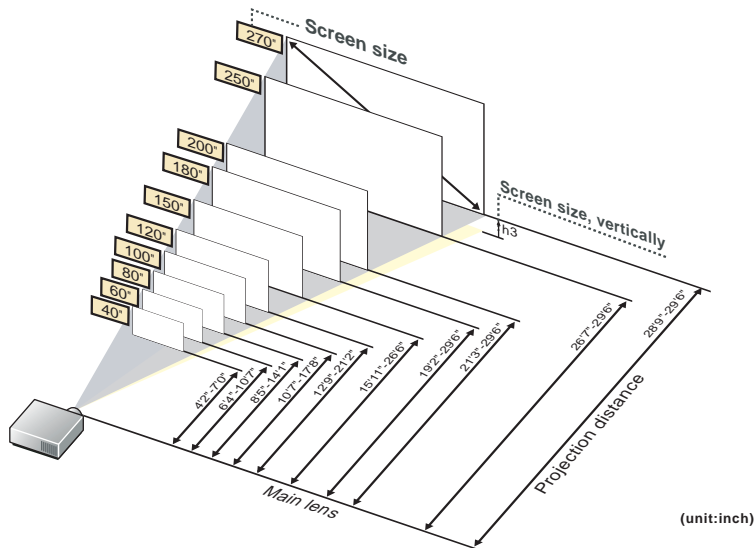

16:9											
Screen size	inch				40"	50"	60"	70"	80"	90"	100"
Screen size, horizontally	inch				2'11"	3'8"	4'4"	5'1"	5'10"	6'6"	7'3"
Screen size, vertically	inch				1'8"	2'1"	2'5"	2'10"	3'3"	3'8"	4'1"
Projection distance (Shortest to longest)	inch				4'2"-7'0"	5'3"-8'9"	6'4"-10'7"	7'4"-12'4"	8'5"-14'1"	9'6"-15'10"	10'7"-17'8"
h3	inch				0.7"	0.8"	1.0"	1.1"	1.3"	1.5"	1.6"
Screen size	inch	110"	120"	130"	140"	150"	160"	170"	180"	190"	200"
Screen size, horizontally	inch	8'0"	8'9"	9'5"	10'2"	10'11"	11'8"	12'4"	13'1"	13'10"	14'6"
Screen size, vertically	inch	4'6"	4'11"	5'4"	5'9"	6'2"	6'6"	7'1"	7'4"	7'9"	8'2"
Projection distance (Shortest to longest)	inch	11'8"-19'5"	12'9"-21'2"	13'9"-23'0"	14'10"-24'9"	15'11"-26'6"	17'0"-28'3"	18'1"-29'6"	19'2"-29'6"	20'2"-29'6"	21'3"-29'6"
h3	inch	1.8"	2.0"	2.1"	2.3"	2.5"	2.6"	2.8"	2.9"	3.1"	3.3"
Screen size	inch	210"	220"	230"	240"	250"	260"	270"			
Screen size, horizontally	inch	15'3"	16'0"	16'9"	17'5"	18'2"	18'11"	19'7"			
Screen size, vertically	inch	8'7"	9'0"	9'5"	9'10"	9'10"	10'3"	10'8"			
Projection distance (Shortest to longest)	inch	22'4"-29'6"	23'5"-29'6"	24'6"-29'6"	25'7"-29'6"	26'7"-29'6"	27'8"-29'6"	28'9"-29'6"			
h3	inch	3.4"	3.6"	3.8"	3.9"	4.1"	4.2"	4.4"