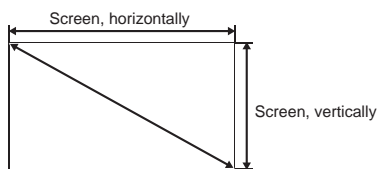

This is the throw distance ratio when the screen size is 100. Since design values are used, there will be some disparity.

[For the 4:3 ratio]

4:3											
Screen size	inch				40"	50"	60"	70"	80"	90"	100"
Screen size, horizontally	inch				2'8"	3'4"	4'0"	4'8"	5'4"	6'0"	6'8"
Screen size, vertically	inch				2'0"	2'6"	3'0"	3'6"	4'0"	4'6"	5'0"
Projection distance (Shortest to longest)	inch				3'11"-6'5"	4'10"-8'1"	5'9"-9'8"	6'9"-11'4"	7'9"-12'11"	8'9"-14'7"	9'8"-16'2"
h1	inch				1'9.6"	2'3.0"	2'8.4"	3'1.8"	3'7.2"	4'0.6"	4'6.0"
h2	inch				2.4"	3.0"	3.6"	4.2"	4.8"	5.4"	6.0"
Screen size	inch	110"	120"	130"	140"	150"	160"	170"	180"	190"	200"
Screen size, horizontally	inch	74"	8'0"	8'8"	9'4"	10'0"	10'8"	11'4"	12'0"	12'8"	13'4"
Screen size, vertically	inch	5'6"	6'0"	6'6"	7'0"	7'6"	8'0"	8'6"	9'0"	9'6"	10'0"
Projection distance (Shortest to longest)	inch	10'8"-17'10"	11'8"-19'5"	12'8"-21'1"	13'8"-22'8"	14'7"-24'4"	15'7"-25'11"	16'7"-27'7"	17'7"-29'2"	18'6"-29'6"	19'6"-29'6"
h1	inch	4'11.4"	5'4.8"	5'10.2"	6'3.6"	6'9.0"	7'2.4"	7'7.8"	8'1.2"	8'6.6"	9'0.0"
h2	inch	6.6"	7.2"	7.8"	8.4"	9.0"	9.6"	10.2"	10.8"	11.4"	12.0"
Screen size	inch	210"	220"	230"	240"	250"	260"	270"	280"	290"	300"
Screen size, horizontally	inch	14'0"	14'8"	15'4"	16'0"	16'8"	17'4"	18'0"	18'8"	19'4"	20'0"
Screen size, vertically	inch	10'6"	11'0"	11'6"	12'0"	12'6"	13'0"	13'6"	14'0"	14'6"	15'0"
Projection distance (Shortest to longest)	inch	20'6"-29'6"	21'6"-29'6"	22'6"-29'6"	23'5"-29'6"	24'5"-29'6"	25'5"-29'6"	26'5"-29'6"	27'4"-29'6"	28'4"-29'6"	29'4"-29'6"
h1	inch	9'5.4"	9'10.8"	10'4.2"	10'9.6"	11'3.0"	11'8.4"	12'1.8"	12'7.2"	13'0.6"	13'6.0"
h2	inch	10'6"	11'2"	11'8"	12'4"	13'0"	13'6"	14'2"	14'8"	15'4"	16'0"