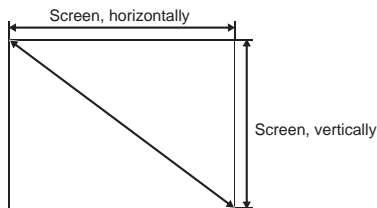

This is the throw distance ratio when the screen size is 100. Since design values are used, there will be some disparity.

[For the 4:3 ratio]

4:3											
Screen size	inch				40"	50"	60"	70"	80"	90"	100"
Screen size, horizontally	inch				2'8"	3'4"	4'0"	4'8"	5'4"	6'0"	6'8"
Screen size, vertically	inch				2'0"	2'6"	3'0"	3'6"	4'0"	4'6"	5'0"
Projection distance (Shortest to longest)	inch				3'11"-6'5"	4'10"-8'1"	5'9"-9'8"	6'9"-11'4"	7'9"-12'11"	8'9"-14'7"	9'8"-16'2"
h1	inch				1'9.6"	2'3.0"	2'8.4"	3'1.8"	3'7.2"	4'0.6"	4'6.0"
h2	inch				2.4"	3.0"	3.6"	4.2"	4.8"	5.4"	6.0"
Screen size	inch	110"	120"	130"	140"	150"	160"	170"	180"	190"	200"
Screen size, horizontally	inch	74"	8'0"	8'8"	9'4"	10'0"	10'8"	11'4"	12'0"	12'8"	13'4"
Screen size, vertically	inch	5'6"	6'0"	6'6"	7'0"	7'6"	8'0"	8'6"	9'0"	9'6"	10'0"
Projection distance (Shortest to longest)	inch	10'8"-17'10"	11'8"-19'5"	12'8"-21'1"	13'8"-22'8"	14'7"-24'4"	15'7"-25'11"	16'7"-27'7"	17'7"-29'2"	18'6"-29'6"	19'6"-29'6"
h1	inch	4'11.4"	5'4.8"	5'10.2"	6'3.6"	6'9.0"	7'2.4"	7'7.8"	8'1.2"	8'6.6"	9'0.0"
h2	inch	6.6"	7.2"	7.8"	8.4"	9.0"	9.6"	10.2"	10.8"	11.4"	12.0"
Screen size	inch	210"	220"	230"	240"	250"	260"	270"	280"	290"	300"
Screen size, horizontally	inch	14'0"	14'8"	15'4"	16'0"	16'8"	17'4"	18'0"	18'8"	19'4"	20'0"
Screen size, vertically	inch	10'6"	11'0"	11'6"	12'0"	12'6"	13'0"	13'6"	14'0"	14'6"	15'0"
Projection distance (Shortest to longest)	inch	20'6"-29'6"	21'6"-29'6"	22'6"-29'6"	23'5"-29'6"	24'5"-29'6"	25'5"-29'6"	26'5"-29'6"	27'4"-29'6"	28'4"-29'6"	29'4"-29'6"
h1	inch	9'5.4"	9'10.8"	10'4.2"	10'9.6"	11'3.0"	11'8.4"	12'1.8"	12'7.2"	13'0.6"	13'6.0"
h2	inch	10'6"	11'2"	11'8"	12'4"	13'0"	13'6"	14'2"	14'8"	15'4"	16'0"