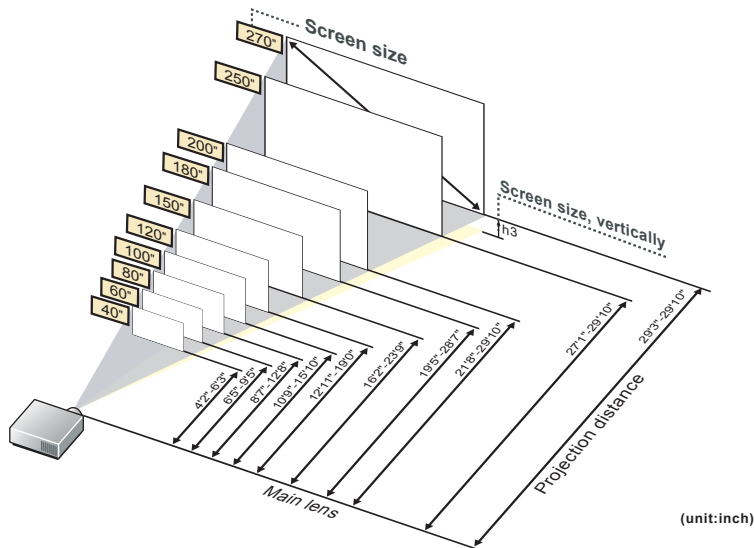

[ For the 16:9 ratio ]

16:9											
Screen size	inch				40"	50"	60"	70"	80"	90"	100"
Screen size, horizontally	inch				2'11"	3'8"	4'4"	5'1"	5'10"	6'6"	7'3"
Screen size, vertically	inch				1'8"	2'1"	2'5"	2'10"	3'3"	3'8"	4'1"
Projection distance (Shortest to longest)	inch				4'3"-6'3"	5'4"-7'10"	6'5"-9'5"	7'6"-11'0"	8'7"-12'8"	9'8"-14'3"	10'9"-15'10"
h3	inch				3.3"	4.1"	4.9"	5.7"	6.5"	7.4"	8.2"
Screen size	inch	110"	120"	130"	140"	150"	160"	170"	180"	190"	200"
Screen size, horizontally	inch	8'0"	8'9"	9'5"	10'2"	10'11"	11'8"	12'4"	13'1"	13'10"	14'6"
Screen size, vertically	inch	4'6"	4'11"	5'4"	5'9"	6'2"	6'6"	7'1"	7'4"	7'9"	8'2"
Projection distance (Shortest to longest)	inch	11'10"-17'5"	12'11"-19'0"	14'0"-20'7"	15'1"-22'2"	16'2"-23'9"	17'0"-25'4"	18'4"-26'11"	19'5"-28'7"	20'7"-29'10"	21'8"-29'10"
h3	inch	9.0"	9.8"	10.6"	11.4"	10.3"	11.1"	11.9"	12.7"	13.5"	14.3"
Screen size	inch	210"	220"	230"	240"	250"	260"	270"			
Screen size, horizontally	inch	15'3"	16'0"	16'9"	17'5"	18'2"	18'11"	19'7"			
Screen size, vertically	inch	8'7"	9'0"	9'5"	9'10"	10'3"	10'8"	11'0"			
Projection distance (Shortest to longest)	inch	22'9"-29'10"	23'10"-29'10"	24'11"-29'10"	26'0"-29'10"	27'1"-29'10"	28'2"-29'10"	29'3"-29'10"			
h3	inch	1'5.2"	1'6.0"	1'6.8"	1'7.6"	1'8.4"	1'9.2"	1'10.1"			