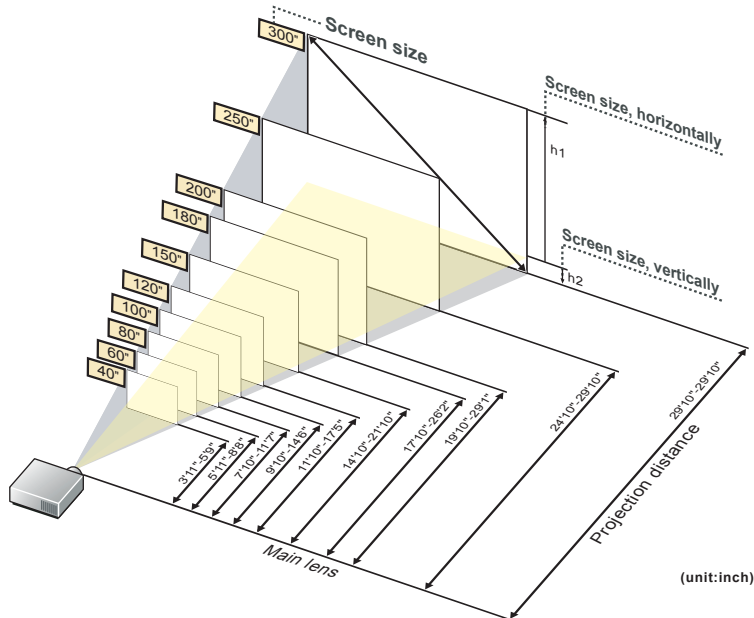

This is the throw distance ratio when the screen size is 100. Since design values are used, there will be some disparity.

[ For the 4:3 ratio ]

4:3											
Screen size	inch				40"	50"	60"	70"	80"	90"	100"
Screen size, horizontally	inch				2'8"	3'4"	4'0"	4'8"	5'4"	6'0"	6'8"
Screen size, vertically	inch				2'0"	2'6"	3'0"	3'6"	4'0"	4'6"	5'0"
Projection distance (Shortest to longest)	inch				3'11"-5'9"	4'11"-7'2"	5'11"-8'8"	6'10"-10'11"	7'10"-11'7"	8'10"-13'1"	9'10"-14'6"
h1	inch				2'0.0"	2'6.0"	3'0.0"	3'6.0"	4'0.0"	4'6.0"	5'0.0"
h2	inch				0"	0"	0"	0"	0"	0"	0"
Screen size	inch	110"	120"	130"	140"	150"	160"	170"	180"	190"	200"
Screen size, horizontally	inch	7'4"	8'0"	8'8"	9'4"	10'0"	10'8"	11'4"	12'0"	12'8"	13'4"
Screen size, vertically	inch	5'6"	6'0"	6'6"	7'0"	7'6"	8'0"	8'6"	9'0"	9'6"	10'0"
Projection distance (Shortest to longest)	inch	10'10"-16'0"	11'10"-17'5"	12'10"-18'11"	13'10"-20'4"	14'10"-21'10"	15'10"-23'3"	16'10"-24'9"	17'10"-26'2"	18'10"-27'8"	19'10"-29'1"
h1	inch	5'6.0"	6'0.0"	6'6.0"	7'0.0"	7'6.0"	8'0.0"	8'6.0"	9'0.0"	9'6.0"	10'0.0"
h2	inch	0"	0"	0"	0"	0"	0"	0"	0"	0"	0"
Screen size	inch	210"	220"	230"	240"	250"	260"	270"	280"	290"	300"
Screen size, horizontally	inch	14'0"	14'8"	15'4"	16'0"	16'8"	17'4"	18'0"	18'8"	19'4"	20'0"
Screen size, vertically	inch	10'6"	11'0"	11'6"	12'0"	12'6"	13'0"	13'6"	14'0"	14'6"	15'0"
Projection distance (Shortest to longest)	inch	20'10"-29'10"	21'10"-29'10"	22'10"-29'10"	23'10"-29'10"	24'10"-29'10"	25'10"-29'10"	26'10"-29'10"	27'10"-29'10"	28'10"-29'10"	29'10"-29'10"
h1	inch	10'6.0"	11'0.0"	11'6.0"	12'0.0"	12'6.0"	13'0.0"	13'6.0"	14'0.0"	14'6.0"	15'0.0"
h2	inch	0"	0"	0"	0"	0"	0"	0"	0"	0"	0"