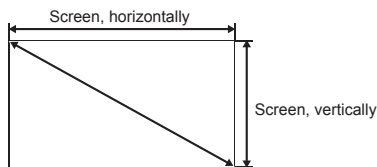

This is the throw distance ratio when the screen size is 100. Since design values are used, there will be some disparity.

[ For the 4:3 ratio ]

4:3											
Screen size	inch				40"	50"	60"	70"	80"	90"	100"
Screen size, horizontally	inch				2'8"	3'4"	4'0"	4'8"	5'4"	6'0"	6'8"
Screen size, vertically	inch				2'0"	2'6"	3'0"	3'6"	4'0"	4'6"	5'0"
Projection distance (Shortest to longest)	inch				3'11"-5'9"	4'11"-7'2"	5'11"-8'8"	6'10"-10'11"	7'10"-11'7"	8'10"-13'1"	9'10"-14'6"
h1	inch				2'0.0"	2'6.0"	3'0.0"	3'6.0"	4'0.0"	4'6.0"	5'0.0"
h2	inch				0"	0"	0"	0"	0"	0"	0"
Screen size	inch	110"	120"	130"	140"	150"	160"	170"	180"	190"	200"
Screen size, horizontally	inch	7'4"	8'0"	8'8"	9'4"	10'0"	10'8"	11'4"	12'0"	12'8"	13'4"
Screen size, vertically	inch	5'6"	6'0"	6'6"	7'0"	7'6"	8'0"	8'6"	9'0"	9'6"	10'0"
Projection distance (Shortest to longest)	inch	10'10"-16'0"	11'10"-17'5"	12'10"-18'11"	13'10"-20'4"	14'10"-21'10"	15'10"-23'3"	16'10"-24'9"	17'10"-26'2"	18'10"-27'8"	19'10"-29'1"
h1	inch	5'6.0"	6'0.0"	6'6.0"	7'0.0"	7'6.0"	8'0.0"	8'6.0"	9'0.0"	9'6.0"	10'0.0"
h2	inch	0"	0"	0"	0"	0"	0"	0"	0"	0"	0"
Screen size	inch	210"	220"	230"	240"	250"	260"	270"	280"	290"	300"
Screen size, horizontally	inch	14'0"	14'8"	15'4"	16'0"	16'8"	17'4"	18'0"	18'8"	19'4"	20'0"
Screen size, vertically	inch	10'6"	11'0"	11'6"	12'0"	12'6"	13'0"	13'6"	14'0"	14'6"	15'0"
Projection distance (Shortest to longest)	inch	20'10"-29'10"	21'10"-29'10"	22'10"-29'10"	23'10"-29'10"	24'10"-29'10"	25'10"-29'10"	26'10"-29'10"	27'10"-29'10"	28'10"-29'10"	29'10"-29'10"
h1	inch	10'6.0"	11'0.0"	11'6.0"	12'0.0"	12'6.0"	13'0.0"	13'6.0"	14'0.0"	14'6.0"	15'0.0"
h2	inch	0"	0"	0"	0"	0"	0"	0"	0"	0"	0"