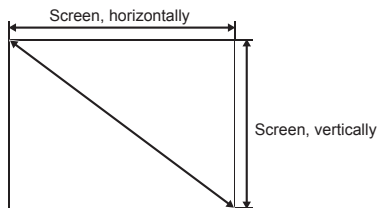

This is the throw distance ratio when the screen size is 100. Since design values are used, there will be some disparity.

[ For the 4:3 ratio ]

4:3											
Screen size	inch				40"	50"	60"	70"	80"	90"	100"
Screen size, horizontally	inch				2'8"	3'4"	4'0"	4'8"	5'4"	6'0"	6'8"
Screen size, vertically	inch				2'0"	2'6"	3'0"	3'6"	4'0"	4'6"	5'0"
Projection distance (Shortest to longest)	inch				3'11"-5'9"	4'11"-7'2"	5'11"-8'8"	6'10"-10'11"	7'10"-11'7"	8'10"-13'1"	9'10"-14'6"
h1	inch				2'0.0"	2'6.0"	3'0.0"	3'6.0"	4'0.0"	4'6.0"	5'0.0"
h2	inch				0"	0"	0"	0"	0"	0"	0"
Screen size	inch	110"	120"	130"	140"	150"	160"	170"	180"	190"	200"
Screen size, horizontally	inch	7'4"	8'0"	8'8"	9'4"	10'0"	10'8"	11'4"	12'0"	12'8"	13'4"
Screen size, vertically	inch	5'6"	6'0"	6'6"	7'0"	7'6"	8'0"	8'6"	9'0"	9'6"	10'0"
Projection distance (Shortest to longest)	inch	10'10"-16'0"	11'10"-17'5"	12'10"-18'11"	13'10"-20'4"	14'10"-21'10"	15'10"-23'3"	16'10"-24'9"	17'10"-26'2"	18'10"-27'8"	19'10"-29'1"
h1	inch	5'6.0"	6'0.0"	6'6.0"	7'0.0"	7'6.0"	8'0.0"	8'6.0"	9'0.0"	9'6.0"	10'0.0"
h2	inch	0"	0"	0"	0"	0"	0"	0"	0"	0"	0"
Screen size	inch	210"	220"	230"	240"	250"	260"	270"	280"	290"	300"
Screen size, horizontally	inch	14'0"	14'8"	15'4"	16'0"	16'8"	17'4"	18'0"	18'8"	19'4"	20'0"
Screen size, vertically	inch	10'6"	11'0"	11'6"	12'0"	12'6"	13'0"	13'6"	14'0"	14'6"	15'0"
Projection distance (Shortest to longest)	inch	20'10"-29'10"	21'10"-29'10"	22'10"-29'10"	23'10"-29'10"	24'10"-29'10"	25'10"-29'10"	26'10"-29'10"	27'10"-29'10"	28'10"-29'10"	29'10"-29'10"
h1	inch	10'6.0"	11'0.0"	11'6.0"	12'0.0"	12'6.0"	13'0.0"	13'6.0"	14'0.0"	14'6.0"	15'0.0"
h2	inch	0"	0"	0"	0"	0"	0"	0"	0"	0"	0"