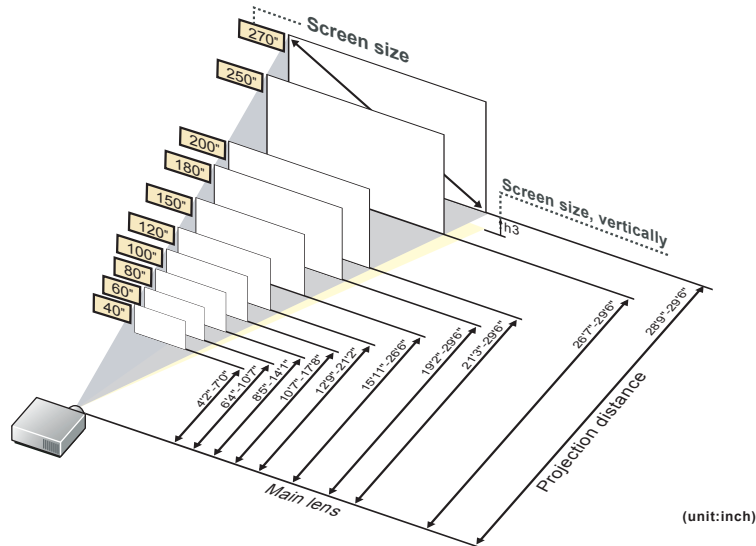

16:9

Screen size	inch				40"	50"	60"	70"	80"	90"	100"
Screen size, horizontally	inch				2'11"	3'8"	4'4"	5'1"	5'10"	6'6"	7'3"
Screen size, vertically	inch				1'8"	2'1"	2'5"	2'10"	3'3"	3'8"	4'1"
Projection distance (Shortest to longest)	inch				4'2"-7'0"	5'3"-8'9"	6'4"-10'7"	7'4"-12'4"	8'5"-14'1"	9'6"-15'10"	10'7"-17'8"
h3	inch				0.7"	0.8"	1.0"	1.1"	1.3"	1.5"	1.6"
Screen size	inch	110"	120"	130"	140"	150"	160"	170"	180"	190"	200"
Screen size, horizontally	inch	8'0"	8'9"	9'5"	10'2"	10'11"	11'8"	12'4"	13'1"	13'10"	14'6"
Screen size, vertically	inch	4'6"	4'11"	5'4"	5'9"	6'2"	6'6"	7'1"	7'4"	7'9"	8'2"
Projection distance (Shortest to longest)	inch	11'8"-19'5"	12'9"-21'2"	13'9"-23'0"	14'10"-24'9"	15'11"-26'6"	17'0"-28'3"	18'1"-29'6"	19'2"-29'6"	20'2"-29'6"	21'3"-29'6"
h3	inch	1.8"	2.0"	2.1"	2.3"	2.5"	2.6"	2.8"	2.9"	3.1"	3.3"
Screen size	inch	210"	220"	230"	240"	250"	260"	270"			
Screen size, horizontally	inch	15'3"	16'0"	16'9"	17'5"	18'2"	18'11"	19'7"			
Screen size, vertically	inch	8'7"	9'0"	9'5"	9'10"	10'3"	10'8"	11'0"			
Projection distance (Shortest to longest)	inch	22'4"-29'6"	23'5"-29'6"	24'6"-29'6"	25'7"-29'6"	26'7"-29'6"	27'8"-29'6"	28'9"-29'6"			
h3	inch	3.4"	3.6"	3.8"	3.9"	4.1"	4.2"	4.4"