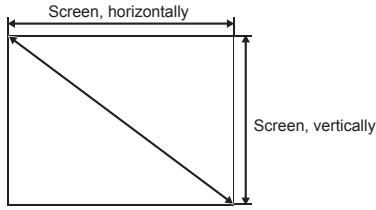

This is the throw distance ratio when the screen size is 100. Since design values are used, there will be some disparity.

[For the 4:3 ratio]

4:3

Screen size	inch				40"	50"	60"	70"	80"	90"	100"
Screen size, horizontally	inch				2'8"	3'4"	4'0"	4'8"	5'4"	6'0"	6'8"
Screen size, vertically	inch				2'0"	2'6"	3'0"	3'6"	4'0"	4'6"	5'0"
Projection distance (Shortest to longest)	inch				3'11"-6'5"	4'10"-8'1"	5'9"-9'8"	6'9"-11'4"	7'9"-12'11"	8'9"-14'7"	9'8"-16'2"
h1	inch				1'9.6"	2'3.0"	2'8.4"	3'1.8"	3'7.2"	4'0.6"	4'6.0"
h2	inch				2.4"	3.0"	3.6"	4.2"	4.8"	5.4"	6.0"
Screen size	inch	110"	120"	130"	140"	150"	160"	170"	180"	190"	200"
Screen size, horizontally	inch	74"	8'0"	8'8"	9'4"	10'0"	10'8"	11'4"	12'0"	12'8"	13'4"
Screen size, vertically	inch	5'6"	6'0"	6'6"	7'0"	7'6"	8'0"	8'6"	9'0"	9'6"	10'0"
Projection distance (Shortest to longest)	inch	10'8"-17'10"	11'8"-19'5"	12'8"-21'1"	13'8"-22'8"	14'7"-24'4"	15'7"-25'11"	16'7"-27'7"	17'7"-29'2"	18'6"-29'6"	19'6"-29'6"
h1	inch	4'11.4"	5'4.8"	5'10.2"	6'3.6"	6'9.0"	7'2.4"	7'7.8"	8'1.2"	8'6.6"	9'0.0"
h2	inch	6.6"	7.2"	7.8"	8.4"	9.0"	9.6"	10.2"	10.8"	11.4"	12.0"
Screen size	inch	210"	220"	230"	240"	250"	260"	270"	280"	290"	300"
Screen size, horizontally	inch	14'0"	14'8"	15'4"	16'0"	16'8"	17'4"	18'0"	18'8"	19'4"	20'0"
Screen size, vertically	inch	10'6"	11'0"	11'6"	12'0"	12'6"	13'0"	13'6"	14'0"	14'6"	15'0"
Projection distance (Shortest to longest)	inch	20'6"-29'6"	21'6"-29'6"	22'6"-29'6"	23'5"-29'6"	24'5"-29'6"	25'5"-29'6"	26'5"-29'6"	27'4"-29'6"	28'4"-29'6"	29'4"-29'6"
h1	inch	9'5.4"	9'10.8"	10'4.2"	10'9.6"	11'3.0"	11'8.4"	12'1.8"	12'7.2"	13'0.6"	13'6.0"
h2	inch	10'6"	11'2"	11'8"	12'4"	13'0"	13'6"	14'2"	14'8"	15'4"	16'0"