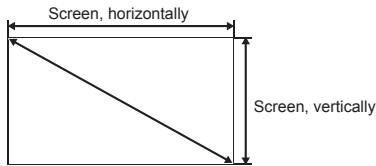

This is the throw distance ratio when the screen size is 100. Since design values are used, there will be some disparity.

[For the 4:3 ratio]

4:3

Screen size	inch				40"	50"	60"	70"	80"	90"	100"
Screen size, horizontally	inch				2'8"	3'4"	4'0"	4'8"	5'4"	6'0"	6'8"
Screen size, vertically	inch				2'0"	2'6"	3'0"	3'6"	4'0"	4'6"	5'0"
Projection distance (Shortest to longest)	inch				3'11"-6'5"	4'10"-8'1"	5'9"-9'8"	6'9"-11'4"	7'9"-12'11"	8'9"-14'7"	9'8"-16'2"
h1	inch				1'9.6"	2'3.0"	2'8.4"	3'1.8"	3'7.2"	4'0.6"	4'6.0"
h2	inch				2.4"	3.0"	3.6"	4.2"	4.8"	5.4"	6.0"
Screen size	inch	110"	120"	130"	140"	150"	160"	170"	180"	190"	200"
Screen size, horizontally	inch	74"	8'0"	8'8"	9'4"	10'0"	10'8"	11'4"	12'0"	12'8"	13'4"
Screen size, vertically	inch	5'6"	6'0"	6'6"	7'0"	7'6"	8'0"	8'6"	9'0"	9'6"	10'0"
Projection distance (Shortest to longest)	inch	10'8"-17'10"	11'8"-19'5"	12'8"-21'1"	13'8"-22'8"	14'7"-24'4"	15'7"-25'11"	16'7"-27'7"	17'7"-29'2"	18'6"-29'6"	19'6"-29'6"
h1	inch	4'11.4"	5'4.8"	5'10.2"	6'3.6"	6'9.0"	7'2.4"	7'7.8"	8'1.2"	8'6.6"	9'0.0"
h2	inch	6.6"	7.2"	7.8"	8.4"	9.0"	9.6"	10.2"	10.8"	11.4"	12.0"
Screen size	inch	210"	220"	230"	240"	250"	260"	270"	280"	290"	300"
Screen size, horizontally	inch	14'0"	14'8"	15'4"	16'0"	16'8"	17'4"	18'0"	18'8"	19'4"	20'0"
Screen size, vertically	inch	10'6"	11'0"	11'6"	12'0"	12'6"	13'0"	13'6"	14'0"	14'6"	15'0"
Projection distance (Shortest to longest)	inch	20'6"-29'6"	21'6"-29'6"	22'6"-29'6"	23'5"-29'6"	24'5"-29'6"	25'5"-29'6"	26'5"-29'6"	27'4"-29'6"	28'4"-29'6"	29'4"-29'6"
h1	inch	9'5.4"	9'10.8"	10'4.2"	10'9.6"	11'3.0"	11'8.4"	12'1.8"	12'7.2"	13'0.6"	13'6.0"
h2	inch	10'6"	11'2"	11'8"	12'4"	13'0"	13'6"	14'2"	14'8"	15'4"	16'0"