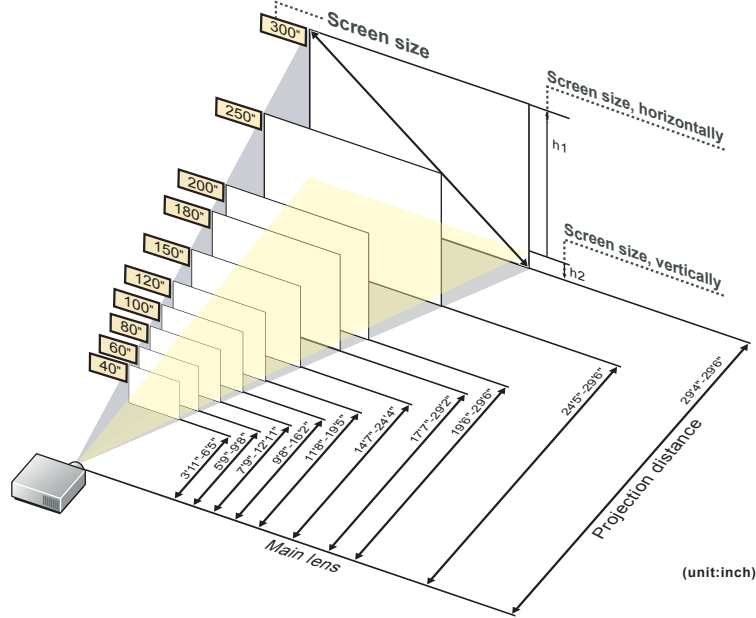

This is the throw distance ratio when the screen size is 100. Since design values are used, there will be some disparity.

[For the 4:3 ratio]

4:3

Screen size	inch				40"	50"	60"	70"	80"	90"	100"
Screen size, horizontally	inch				2'8"	3'4"	4'0"	4'8"	5'4"	6'0"	6'8"
Screen size, vertically	inch				2'0"	2'6"	3'0"	3'6"	4'0"	4'6"	5'0"
Projection distance (Shortest to longest)	inch				3'11"-6'5"	4'10"-8'1"	5'9"-9'8"	6'9"-11'4"	7'9"-12'11"	8'9"-14'7"	9'8"-16'2"
h1	inch				1'9.6"	2'3.0"	2'8.4"	3'1.8"	3'7.2"	4'0.6"	4'6.0"
h2	inch				2.4"	3.0"	3.6"	4.2"	4.8"	5.4"	6.0"
Screen size	inch	110"	120"	130"	140"	150"	160"	170"	180"	190"	200"
Screen size, horizontally	inch	74"	8'0"	8'8"	9'4"	10'0"	10'8"	11'4"	12'0"	12'8"	13'4"
Screen size, vertically	inch	5'6"	6'0"	6'6"	7'0"	7'6"	8'0"	8'6"	9'0"	9'6"	10'0"
Projection distance (Shortest to longest)	inch	10'8"-17'10"	11'8"-19'5"	12'8"-21'1"	13'8"-22'8"	14'7"-24'4"	15'7"-25'11"	16'7"-27'7"	17'7"-29'2"	18'6"-29'6"	19'6"-29'6"
h1	inch	4'11.4"	5'4.8"	5'10.2"	6'3.6"	6'9.0"	7'2.4"	7'7.8"	8'1.2"	8'6.6"	9'0.0"
h2	inch	6.6"	7.2"	7.8"	8.4"	9.0"	9.6"	10.2"	10.8"	11.4"	12.0"
Screen size	inch	210"	220"	230"	240"	250"	260"	270"	280"	290"	300"
Screen size, horizontally	inch	14'0"	14'8"	15'4"	16'0"	16'8"	17'4"	18'0"	18'8"	19'4"	20'0"
Screen size, vertically	inch	10'6"	11'0"	11'6"	12'0"	12'6"	13'0"	13'6"	14'0"	14'6"	15'0"
Projection distance (Shortest to longest)	inch	20'6"-29'6"	21'6"-29'6"	22'6"-29'6"	23'5"-29'6"	24'5"-29'6"	25'5"-29'6"	26'5"-29'6"	27'4"-29'6"	28'4"-29'6"	29'4"-29'6"
h1	inch	9'5.4"	9'10.8"	10'4.2"	10'9.6"	11'3.0"	11'8.4"	12'1.8"	12'7.2"	13'0.6"	13'6.0"
h2	inch	10'6"	11'2"	11'8"	12'4"	13'0"	13'6"	14'2"	14'8"	15'4"	16'0"