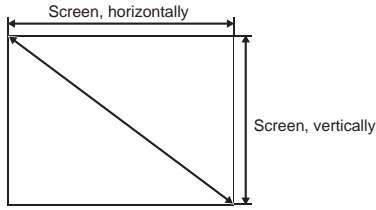

This is the throw distance ratio when the screen size is 100. Since design values are used, there will be some disparity.

[For the 4:3 ratio]

(unit:inch)

4:3

Screen size	inch				40"	50"	60"	70"	80"	90"	100"
Screen size, horizontally	inch				2'8"	3'4"	4'0"	4'8"	5'4"	6'0"	6'8"
Screen size, vertically	inch				2'0"	2'6"	3'0"	3'6"	4'0"	4'6"	5'0"
Projection distance (Shortest to longest)	inch				3'11"-6'5"	4'10"-8'1"	5'9"-9'8"	6'9"-11'4"	7'9"-12'11"	8'9"-14'7"	9'8"-16'2"
h1	inch				1'9.6"	2'3.0"	2'8.4"	3'1.8"	3'7.2"	4'0.6"	4'6.0"
h2	inch				2.4"	3.0"	3.6"	4.2"	4.8"	5.4"	6.0"
Screen size	inch	110"	120"	130"	140"	150"	160"	170"	180"	190"	200"
Screen size, horizontally	inch	74"	8'0"	8'8"	9'4"	10'0"	10'8"	11'4"	12'0"	12'8"	13'4"
Screen size, vertically	inch	5'6"	6'0"	6'6"	7'0"	7'6"	8'0"	8'6"	9'0"	9'6"	10'0"
Projection distance (Shortest to longest)	inch	10'8"-17'10"	11'8"-19'5"	12'8"-21'1"	13'8"-22'8"	14'7"-24'4"	15'7"-25'11"	16'7"-27'7"	17'7"-29'2"	18'6"-29'6"	19'6"-29'6"
h1	inch	4'11.4"	5'4.8"	5'10.2"	6'3.6"	6'9.0"	7'2.4"	7'7.8"	8'1.2"	8'6.6"	9'0.0"
h2	inch	6.6"	7.2"	7.8"	8.4"	9.0"	9.6"	10.2"	10.8"	11.4"	12.0"
Screen size	inch	210"	220"	230"	240"	250"	260"	270"	280"	290"	300"
Screen size, horizontally	inch	14'0"	14'8"	15'4"	16'0"	16'8"	17'4"	18'0"	18'8"	19'4"	20'0"
Screen size, vertically	inch	10'6"	11'0"	11'6"	12'0"	12'6"	13'0"	13'6"	14'0"	14'6"	15'0"
Projection distance (Shortest to longest)	inch	20'6"-29'6"	21'6"-29'6"	22'6"-29'6"	23'5"-29'6"	24'5"-29'6"	25'5"-29'6"	26'5"-29'6"	27'4"-29'6"	28'4"-29'6"	29'4"-29'6"
h1	inch	9'5.4"	9'10.8"	10'4.2"	10'9.6"	11'3.0"	11'8.4"	12'1.8"	12'7.2"	13'0.6"	13'6.0"
h2	inch	10.6"	11.2"	11.8"	12.4"	13.0"	13.6"	14.2"	14.8"	15.4"	16.0"