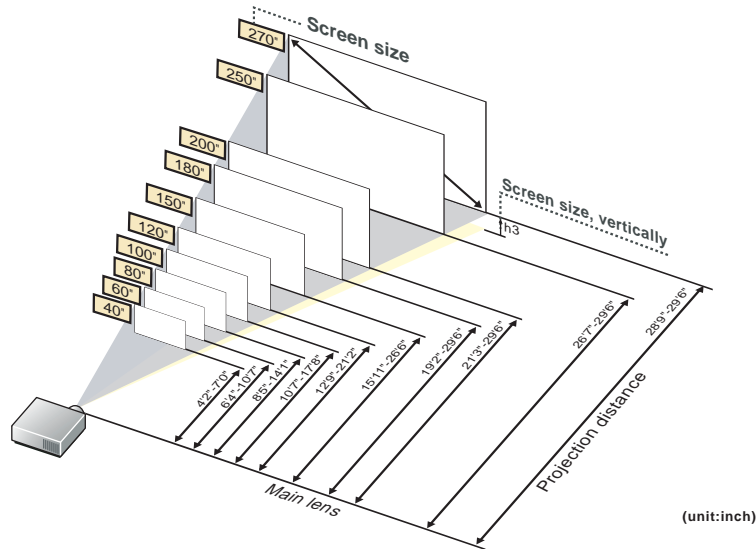

[For the 16:9 ratio]

(unit:inch)

16:9

Screen size	inch				40"	50"	60"	70"	80"	90"	100"
Screen size, horizontally	inch				2'11"	3'8"	4'4"	5'1"	5'10"	6'6"	7'3"
Screen size, vertically	inch				1'8"	2'1"	2'5"	2'10"	3'3"	3'8"	4'1"
Projection distance (Shortest to longest)	inch				4'2"-7'0"	5'3"-8'9"	6'4"-10'7"	7'4"-12'4"	8'5"-14'1"	9'6"-15'10"	10'7"-17'8"
h3	inch				0.7"	0.8"	1.0"	1.1"	1.3"	1.5"	1.6"
Screen size	inch	110"	120"	130"	140"	150"	160"	170"	180"	190"	200"
Screen size, horizontally	inch	8'0"	8'9"	9'5"	10'2"	10'11"	11'8"	12'4"	13'1"	13'10"	14'6"
Screen size, vertically	inch	4'6"	4'11"	5'4"	5'9"	6'2"	6'6"	7'1"	7'4"	7'9"	8'2"
Projection distance (Shortest to longest)	inch	11'8"-19'5"	12'9"-21'2"	13'9"-23'0"	14'10"-24'9"	15'11"-26'6"	17'0"-28'3"	18'1"-29'6"	19'2"-29'6"	20'2"-29'6"	21'3"-29'6"
h3	inch	1.8"	2.0"	2.1"	2.3"	2.5"	2.6"	2.8"	2.9"	3.1"	3.3"
Screen size	inch	210"	220"	230"	240"	250"	260"	270"			
Screen size, horizontally	inch	15'3"	16'0"	16'9"	17'5"	18'2"	18'11"	19'7"			
Screen size, vertically	inch	8'7"	9'0"	9'5"	9'10"	10'3"	10'8"	11'0"			
Projection distance (Shortest to longest)	inch	22'4"-29'6"	23'5"-29'6"	24'6"-29'6"	25'7"-29'6"	26'7"-29'6"	27'8"-29'6"	28'9"-29'6"			
h3	inch	3.4"	3.6"	3.8"	3.9"	4.1"	4.2"	4.4"			