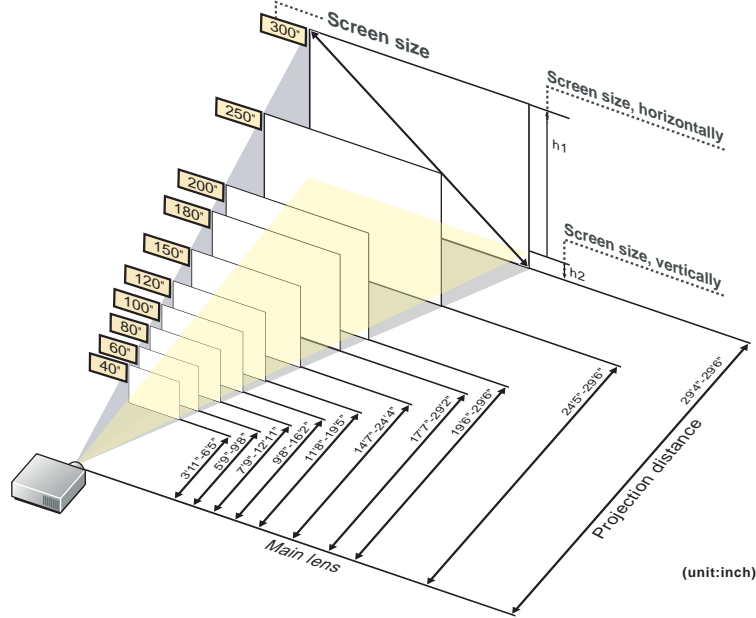

This is the throw distance ratio when the screen size is 100. Since design values are used, there will be some disparity.

[For the 4:3 ratio]

(unit:inch)

4:3

Screen size	inch				40"	50"	60"	70"	80"	90"	100"
Screen size, horizontally	inch				2'8"	3'4"	4'0"	4'8"	5'4"	6'0"	6'8"
Screen size, vertically	inch				2'0"	2'6"	3'0"	3'6"	4'0"	4'6"	5'0"
Projection distance (Shortest to longest)	inch				3'11"-6'5"	4'10"-8'1"	5'9"-9'8"	6'9"-11'4"	7'9"-12'11"	8'9"-14'7"	9'8"-16'2"
h1	inch				1'9.6"	2'3.0"	2'8.4"	3'1.8"	3'7.2"	4'0.6"	4'6.0"
h2	inch				2.4"	3.0"	3.6"	4.2"	4.8"	5.4"	6.0"
Screen size	inch	110"	120"	130"	140"	150"	160"	170"	180"	190"	200"
Screen size, horizontally	inch	74"	8'0"	8'8"	9'4"	10'0"	10'8"	11'4"	12'0"	12'8"	13'4"
Screen size, vertically	inch	5'6"	6'0"	6'6"	7'0"	7'6"	8'0"	8'6"	9'0"	9'6"	10'0"
Projection distance (Shortest to longest)	inch	10'8"-17'10"	11'8"-19'5"	12'8"-21'1"	13'8"-22'8"	14'7"-24'4"	15'7"-25'11"	16'7"-27'7"	17'7"-29'2"	18'6"-29'6"	19'6"-29'6"
h1	inch	4'11.4"	5'4.8"	5'10.2"	6'3.6"	6'9.0"	7'2.4"	7'7.8"	8'1.2"	8'6.6"	9'0.0"
h2	inch	6.6"	7.2"	7.8"	8.4"	9.0"	9.6"	10.2"	10.8"	11.4"	12.0"
Screen size	inch	210"	220"	230"	240"	250"	260"	270"	280"	290"	300"
Screen size, horizontally	inch	14'0"	14'8"	15'4"	16'0"	16'8"	17'4"	18'0"	18'8"	19'4"	20'0"
Screen size, vertically	inch	10'6"	11'0"	11'6"	12'0"	12'6"	13'0"	13'6"	14'0"	14'6"	15'0"
Projection distance (Shortest to longest)	inch	20'6"-29'6"	21'6"-29'6"	22'6"-29'6"	23'5"-29'6"	24'5"-29'6"	25'5"-29'6"	26'5"-29'6"	27'4"-29'6"	28'4"-29'6"	29'4"-29'6"
h1	inch	9'5.4"	9'10.8"	10'4.2"	10'9.6"	11'3.0"	11'8.4"	12'1.8"	12'7.2"	13'0.6"	13'6.0"
h2	inch	10.6"	11.2"	11.8"	12.4"	13.0"	13.6"	14.2"	14.8"	15.4"	16.0"