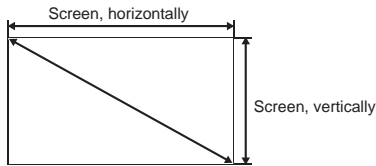

This is the throw distance ratio when the screen size is 100. Since design values are used, there will be some disparity.

[For the 4:3 ratio]

(unit:inch)

4:3

Screen size	inch				40"	50"	60"	70"	80"	90"	100"
Screen size, horizontally	inch				2'8"	3'4"	4'0"	4'8"	5'4"	6'0"	6'8"
Screen size, vertically	inch				2'0"	2'6"	3'0"	3'6"	4'0"	4'6"	5'0"
Projection distance (Shortest to longest)	inch				3'11"-6'5"	4'10"-8'1"	5'9"-9'8"	6'9"-11'4"	7'9"-12'11"	8'9"-14'7"	9'8"-16'2"
h1	inch				1'9.6"	2'3.0"	2'8.4"	3'1.8"	3'7.2"	4'0.6"	4'6.0"
h2	inch				2.4"	3.0"	3.6"	4.2"	4.8"	5.4"	6.0"
Screen size	inch	110"	120"	130"	140"	150"	160"	170"	180"	190"	200"
Screen size, horizontally	inch	74"	8'0"	8'8"	9'4"	10'0"	10'8"	11'4"	12'0"	12'8"	13'4"
Screen size, vertically	inch	5'6"	6'0"	6'6"	7'0"	7'6"	8'0"	8'6"	9'0"	9'6"	10'0"
Projection distance (Shortest to longest)	inch	10'8"-17'10"	11'8"-19'5"	12'8"-21'1"	13'8"-22'8"	14'7"-24'4"	15'7"-25'11"	16'7"-27'7"	17'7"-29'2"	18'6"-29'6"	19'6"-29'6"
h1	inch	4'11.4"	5'4.8"	5'10.2"	6'3.6"	6'9.0"	7'2.4"	7'7.8"	8'1.2"	8'6.6"	9'0.0"
h2	inch	6.6"	7.2"	7.8"	8.4"	9.0"	9.6"	10.2"	10.8"	11.4"	12.0"
Screen size	inch	210"	220"	230"	240"	250"	260"	270"	280"	290"	300"
Screen size, horizontally	inch	14'0"	14'8"	15'4"	16'0"	16'8"	17'4"	18'0"	18'8"	19'4"	20'0"
Screen size, vertically	inch	10'6"	11'0"	11'6"	12'0"	12'6"	13'0"	13'6"	14'0"	14'6"	15'0"
Projection distance (Shortest to longest)	inch	20'6"-29'6"	21'6"-29'6"	22'6"-29'6"	23'5"-29'6"	24'5"-29'6"	25'5"-29'6"	26'5"-29'6"	27'4"-29'6"	28'4"-29'6"	29'4"-29'6"
h1	inch	9'5.4"	9'10.8"	10'4.2"	10'9.6"	11'3.0"	11'8.4"	12'1.8"	12'7.2"	13'0.6"	13'6.0"
h2	inch	10.6"	11.2"	11.8"	12.4"	13.0"	13.6"	14.2"	14.8"	15.4"	16.0"