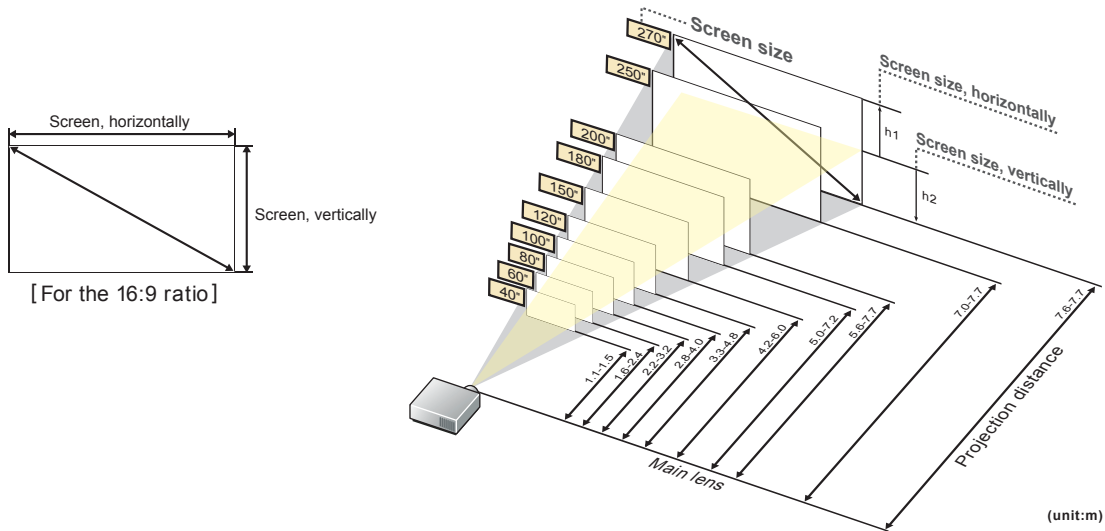

This is the throw distance ratio when the screen size is 100. Since design values are used, there will be some disparity.

4:3												
Screen size	inch					40"	50"	60"	70"	80"	90"	100"
Screen size, horizontally	m					0.8	1.0	1.2	1.4	1.6	1.8	2.0
Screen size, vertically	m					0.6	0.8	0.9	1.1	1.2	1.4	1.5
Projection distance (Shortest to longest)	m					1.0-1.4	1.2-1.8	1.5-2.2	1.8-2.5	2.0-2.9	2.3-3.3	2.5-3.6
h1=h2	cm					30	38	46	53	61	69	76
Screen size	inch	110"	120"	130"	140"	150"	160"	170"	180"	190"	200"	
Screen size, horizontally	m	2.2	2.4	2.6	2.8	3.0	3.3	3.5	3.7	3.9	4.1	
Screen size, vertically	m	1.7	1.8	2.0	2.1	2.3	2.4	2.6	2.7	2.9	3.0	
Projection distance (Shortest to longest)	m	2.8-4.0	3.1-4.4	3.3-4.8	3.6-5.1	3.8-5.5	4.1-5.9	4.4-6.3	4.6-6.6	4.9-7.0	5.1-7.4	
h1=h2	cm	84	91	99	107	114	122	130	137	145	152	
Screen size	inch	210"	220"	230"	240"	250"	260"	270"	280"	290"	300"	
Screen size, horizontally	m	4.3	4.5	4.7	4.9	5.1	5.3	5.5	5.7	5.9	6.1	
Screen size, vertically	m	3.2	3.4	3.5	3.7	3.8	4.0	4.1	4.3	4.4	4.6	
Projection distance (Shortest to longest)	m	5.4-7.7	5.7-7.7	5.9-7.7	6.2-7.7	6.4-7.7	6.7-7.7	7.0-7.7	7.2-7.7	7.5-7.7	7.7-7.7	
h1=h2	cm	160	168	175	183	191	198	206	213	221	229	