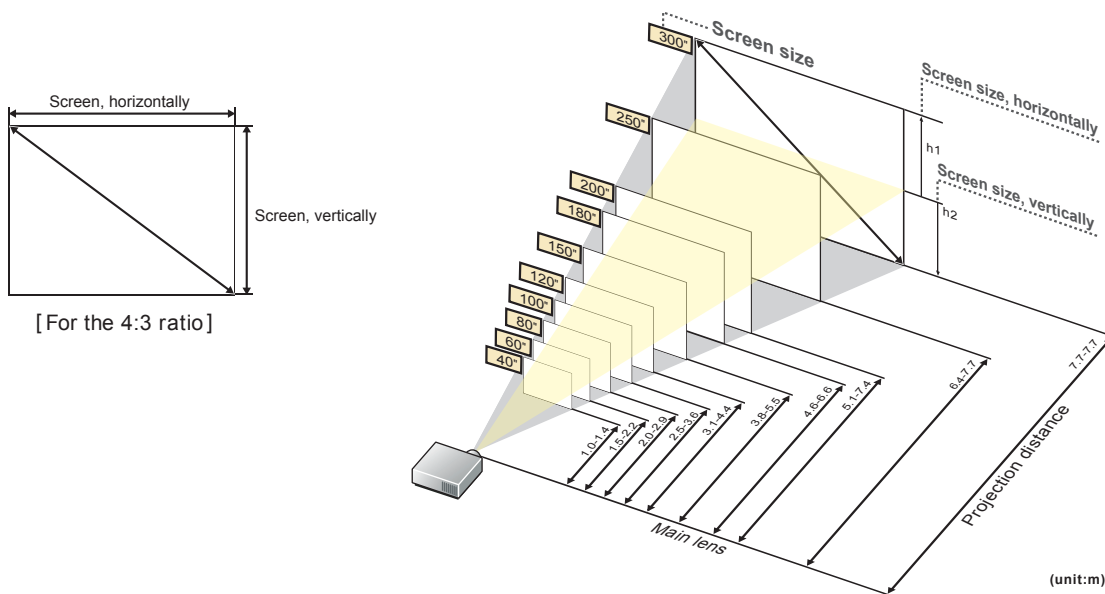

This is the throw distance ratio when the screen size is 100. Since design values are used, there will be some disparity.

4:3												
Screen size	inch					40"	50"	60"	70"	80"	90"	100"
Screen size, horizontally	m					0.8	1.0	1.2	1.4	1.6	1.8	2.0
Screen size, vertically	m					0.6	0.8	0.9	1.1	1.2	1.4	1.5
Projection distance (Shortest to longest)	m					1.0-1.4	1.2-1.8	1.5-2.2	1.8-2.5	2.0-2.9	2.3-3.3	2.5-3.6
h1=h2	cm					30	38	46	53	61	69	76
Screen size	inch	110"	120"	130"	140"	150"	160"	170"	180"	190"	200"	
Screen size, horizontally	m	2.2	2.4	2.6	2.8	3.0	3.3	3.5	3.7	3.9	4.1	
Screen size, vertically	m	1.7	1.8	2.0	2.1	2.3	2.4	2.6	2.7	2.9	3.0	
Projection distance (Shortest to longest)	m	2.8-4.0	3.1-4.4	3.3-4.8	3.6-5.1	3.8-5.5	4.1-5.9	4.4-6.3	4.6-6.6	4.9-7.0	5.1-7.4	
h1=h2	cm	84	91	99	107	114	122	130	137	145	152	
Screen size	inch	210"	220"	230"	240"	250"	260"	270"	280"	290"	300"	
Screen size, horizontally	m	4.3	4.5	4.7	4.9	5.1	5.3	5.5	5.7	5.9	6.1	
Screen size, vertically	m	3.2	3.4	3.5	3.7	3.8	4.0	4.1	4.3	4.4	4.6	
Projection distance (Shortest to longest)	m	5.4-7.7	5.7-7.7	5.9-7.7	6.2-7.7	6.4-7.7	6.7-7.7	7.0-7.7	7.2-7.7	7.5-7.7	7.7-7.7	
h1=h2	cm	160	168	175	183	191	198	206	213	221	229	