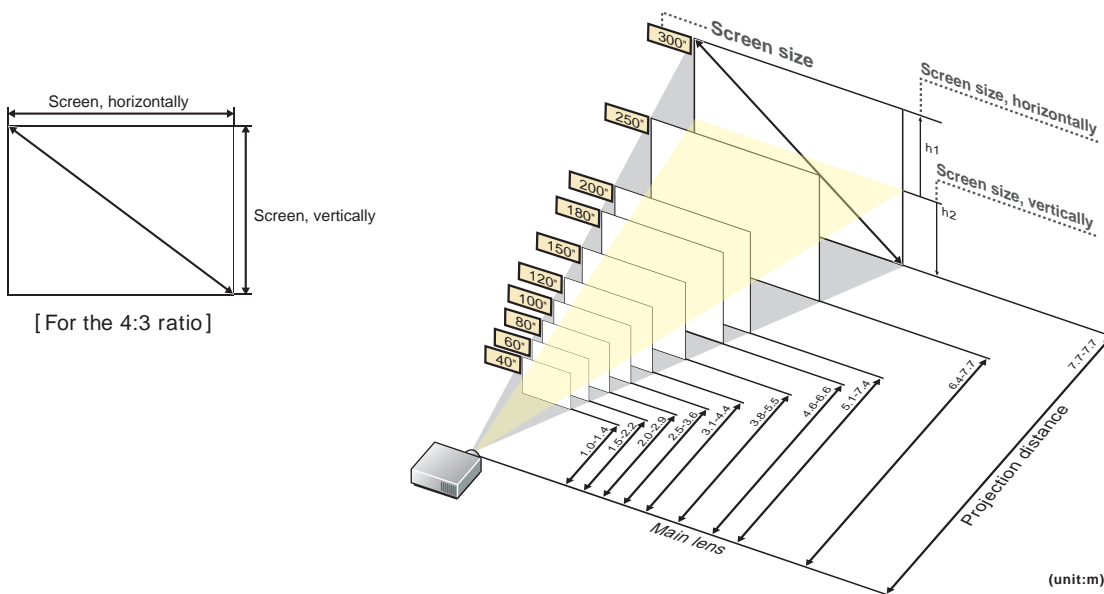

This is the throw distance ratio when the screen size is 100. Since design values are used, there will be some disparity.

4:3												
Screen size	inch					40"	50"	60"	70"	80"	90"	100"
Screen size, horizontally	m					0.8	1.0	1.2	1.4	1.6	1.8	2.0
Screen size, vertically	m					0.6	0.8	0.9	1.1	1.2	1.4	1.5
Projection distance (Shortest to longest)	m					1.0-1.4	1.2-1.8	1.5-2.2	1.8-2.5	2.0-2.9	2.3-3.3	2.5-3.6
h1=h2	cm					30	38	46	53	61	69	76
Screen size	inch	110"	120"	130"	140"	150"	160"	170"	180"	190"	200"	
Screen size, horizontally	m	2.2	2.4	2.6	2.8	3.0	3.3	3.5	3.7	3.9	4.1	
Screen size, vertically	m	1.7	1.8	2.0	2.1	2.3	2.4	2.6	2.7	2.9	3.0	
Projection distance (Shortest to longest)	m	2.8-4.0	3.1-4.4	3.3-4.8	3.6-5.1	3.8-5.5	4.1-5.9	4.4-6.3	4.6-6.6	4.9-7.0	5.1-7.4	
h1=h2	cm	84	91	99	107	114	122	130	137	145	152	
Screen size	inch	210"	220"	230"	240"	250"	260"	270"	280"	290"	300"	
Screen size, horizontally	m	4.3	4.5	4.7	4.9	5.1	5.3	5.5	5.7	5.9	6.1	
Screen size, vertically	m	3.2	3.4	3.5	3.7	3.8	4.0	4.1	4.3	4.4	4.6	
Projection distance (Shortest to longest)	m	5.4-7.7	5.7-7.7	5.9-7.7	6.2-7.7	6.4-7.7	6.7-7.7	7.0-7.7	7.2-7.7	7.5-7.7	7.7-7.7	
h1=h2	cm	160	168	175	183	191	198	206	213	221	229	