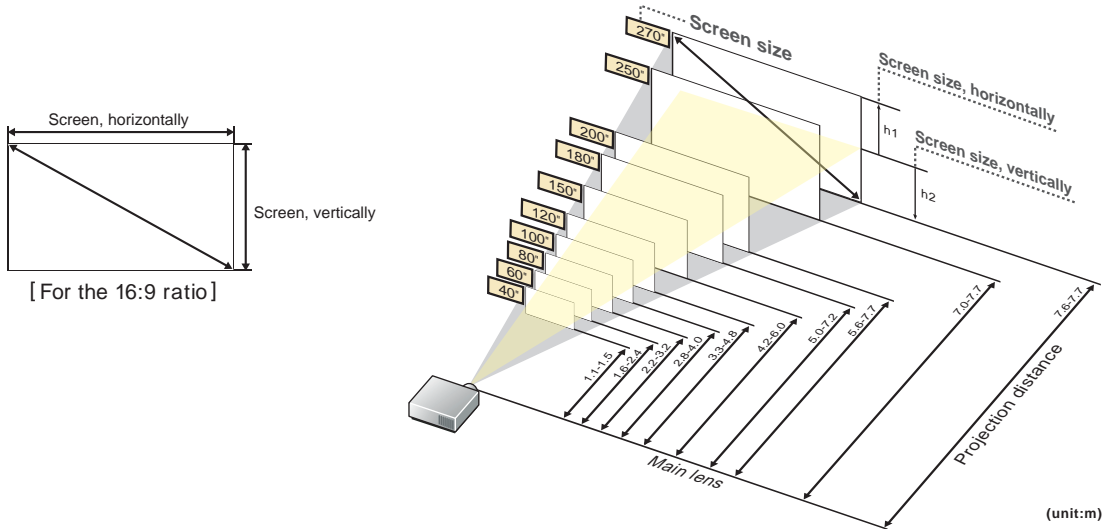

This is the throw distance ratio when the screen size is 100. Since design values are used, there will be some disparity.

4:3												
Screen size	inch					40"	50"	60"	70"	80"	90"	100"
Screen size, horizontally	m					0.8	1.0	1.2	1.4	1.6	1.8	2.0
Screen size, vertically	m					0.6	0.8	0.9	1.1	1.2	1.4	1.5
Projection distance (Shortest to longest)	m					1.0-1.4	1.2-1.8	1.5-2.2	1.8-2.5	2.0-2.9	2.3-3.3	2.5-3.6
h1=h2	cm					30	38	46	53	61	69	76
Screen size	inch	110"	120"	130"	140"	150"	160"	170"	180"	190"	200"	
Screen size, horizontally	m	2.2	2.4	2.6	2.8	3.0	3.3	3.5	3.7	3.9	4.1	
Screen size, vertically	m	1.7	1.8	2.0	2.1	2.3	2.4	2.6	2.7	2.9	3.0	
Projection distance (Shortest to longest)	m	2.8-4.0	3.1-4.4	3.3-4.8	3.6-5.1	3.8-5.5	4.1-5.9	4.4-6.3	4.6-6.6	4.9-7.0	5.1-7.4	
h1=h2	cm	84	91	99	107	114	122	130	137	145	152	
Screen size	inch	210"	220"	230"	240"	250"	260"	270"	280"	290"	300"	
Screen size, horizontally	m	4.3	4.5	4.7	4.9	5.1	5.3	5.5	5.7	5.9	6.1	
Screen size, vertically	m	3.2	3.4	3.5	3.7	3.8	4.0	4.1	4.3	4.4	4.6	
Projection distance (Shortest to longest)	m	5.4-7.7	5.7-7.7	5.9-7.7	6.2-7.7	6.4-7.7	6.7-7.7	7.0-7.7	7.2-7.7	7.5-7.7	7.7-7.7	
h1=h2	cm	160	168	175	183	191	198	206	213	221	229	