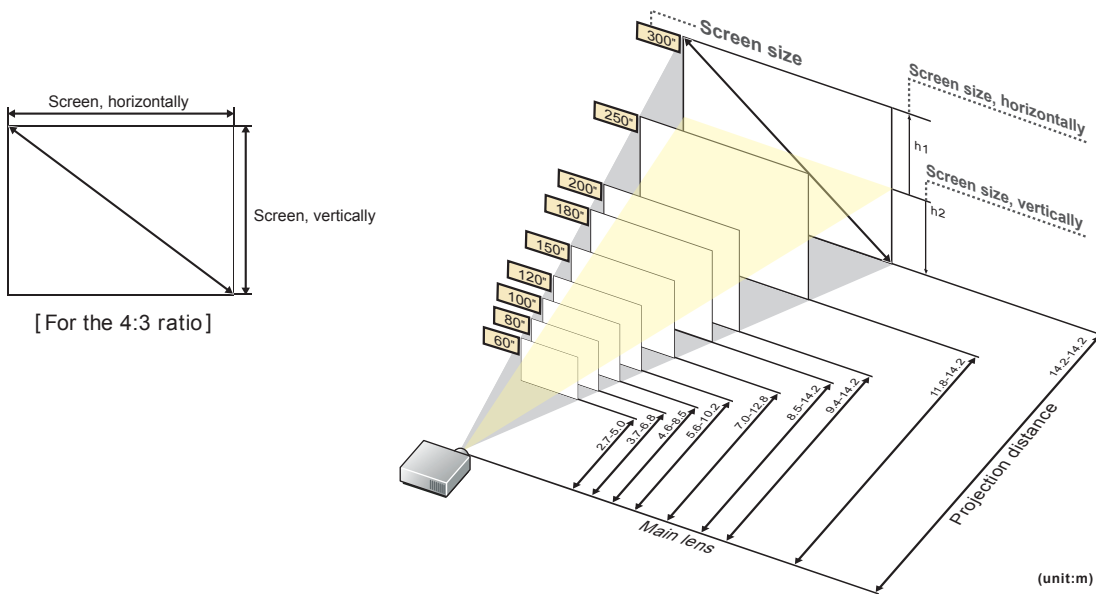

This is the throw distance ratio when the screen size is 100. Since design values are used, there will be some disparity.

4:3												
Screen size	inch							60"	70"	80"	90"	100"
Screen size, horizontally	m							1.2	1.4	1.6	1.8	2.0
Screen size, vertically	m							0.9	1.1	1.2	1.4	1.5
Projection distance (Shortest to longest)	m							2.7-5.0	3.2-5.9	3.7-6.8	4.2-7.6	4.6-8.5
h1=h2	cm							46	53	61	69	76
Screen size	inch	110"	120"	130"	140"	150"	160"	170"	180"	190"	200"	210"
Screen size, horizontally	m	2.2	2.4	2.6	2.8	3.0	3.3	3.5	3.7	3.9	4.1	4.3
Screen size, vertically	m	1.7	1.8	2.0	2.1	2.3	2.4	2.6	2.7	2.9	3.0	3.1
Projection distance (Shortest to longest)	m	5.1-9.3	5.6-10.2	6.1-11.1	6.6-11.9	7.0-12.8	7.5-13.6	8.0-14.2	8.5-14.2	9.0-14.2	9.4-14.2	9.9-14.2
h1=h2	cm	84	91	99	107	114	122	130	137	145	152	160
Screen size	inch	210"	220"	230"	240"	250"	260"	270"	280"	290"	300"	310"
Screen size, horizontally	m	4.3	4.5	4.7	4.9	5.1	5.3	5.5	5.7	5.9	6.1	6.3
Screen size, vertically	m	3.2	3.4	3.5	3.7	3.8	4.0	4.1	4.3	4.4	4.6	4.7
Projection distance (Shortest to longest)	m	9.9-14.2	10.4-14.2	10.9-14.2	11.4-14.2	11.8-14.2	12.3-14.2	12.8-14.2	13.3-14.2	13.7-14.2	14.2-14.2	14.7-14.2
h1=h2	cm	160	168	175	183	191	198	206	213	221	229	237