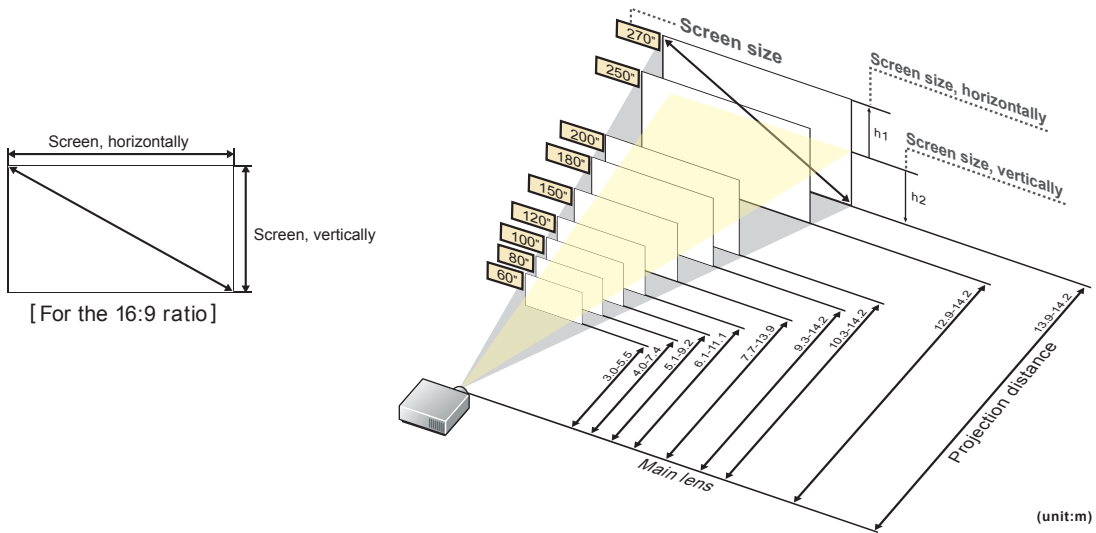

This is the throw distance ratio when the screen size is 100. Since design values are used, there will be some disparity.

4:3												
Screen size	inch							60"	70"	80"	90"	100"
Screen size, horizontally	m							1.2	1.4	1.6	1.8	2.0
Screen size, vertically	m							0.9	1.1	1.2	1.4	1.5
Projection distance (Shortest to longest)	m							2.7-5.0	3.2-5.9	3.7-6.8	4.2-7.6	4.6-8.5
h1=h2	cm							46	53	61	69	76
Screen size	inch	110"	120"	130"	140"	150"	160"	170"	180"	190"	200"	210"
Screen size, horizontally	m	2.2	2.4	2.6	2.8	3.0	3.3	3.5	3.7	3.9	4.1	4.3
Screen size, vertically	m	1.7	1.8	2.0	2.1	2.3	2.4	2.6	2.7	2.9	3.0	3.1
Projection distance (Shortest to longest)	m	5.1-9.3	5.6-10.2	6.1-11.1	6.6-11.9	7.0-12.8	7.5-13.6	8.0-14.2	8.5-14.2	9.0-14.2	9.4-14.2	9.9-14.2
h1=h2	cm	84	91	99	107	114	122	130	137	145	152	160
Screen size	inch	210"	220"	230"	240"	250"	260"	270"	280"	290"	300"	310"
Screen size, horizontally	m	4.3	4.5	4.7	4.9	5.1	5.3	5.5	5.7	5.9	6.1	6.3
Screen size, vertically	m	3.2	3.4	3.5	3.7	3.8	4.0	4.1	4.3	4.4	4.6	4.7
Projection distance (Shortest to longest)	m	9.9-14.2	10.4-14.2	10.9-14.2	11.4-14.2	11.8-14.2	12.3-14.2	12.8-14.2	13.3-14.2	13.7-14.2	14.2-14.2	14.7-14.2
h1=h2	cm	160	168	175	183	191	198	206	213	221	229	237