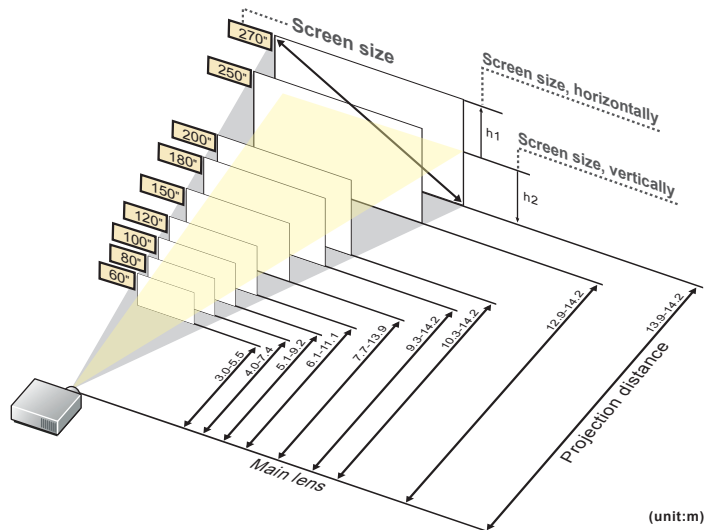

16:9

Screen size	inch							60"	70"	80"	90"	100"
Screen size, horizontally	m							1.3	1.5	1.8	2.0	2.2
Screen size, vertically	m							0.7	0.9	1.0	1.1	1.2
Projection distance (Shortest to longest)	m							3.0-5.5	3.5-6.4	4.0-7.4	4.6-8.3	5.1-9.2
h1=h2	cm							37	44	50	56	62
Screen size	inch	110"	120"	130"	140"	150"	160"	170"	180"	190"	200"	220"
Screen size, horizontally	m	2.4	2.7	2.9	3.1	3.3	3.5	3.8	4.0	4.2	4.4	4.9
Screen size, vertically	m	1.4	1.5	1.6	1.7	1.9	2.0	2.1	2.2	2.4	2.5	2.8
Projection distance (Shortest to longest)	m	5.6-10.2	6.1-11.1	6.6-12.1	7.2-13.0	7.7-13.9	8.2-14.2	8.7-14.2	9.3-14.2	9.8-14.2	10.3-14.2	10.9-14.2
h1=h2	cm	68	75	81	87	93	100	106	112	118	125	131
Screen size	inch	210"	220"	230"	240"	250"	260"	270"				
Screen size, horizontally	m	4.6	4.9	5.1	5.3	5.5	5.8	6.0				
Screen size, vertically	m	2.6	2.7	2.9	3.0	3.1	3.2	3.4				
Projection distance (Shortest to longest)	m	10.8-14.2	11.3-14.2	11.9-14.2	12.4-14.2	12.9-14.2	13.4-14.2	13.9-14.2				
h1=h2	cm	131	137	143	149	156	162	168