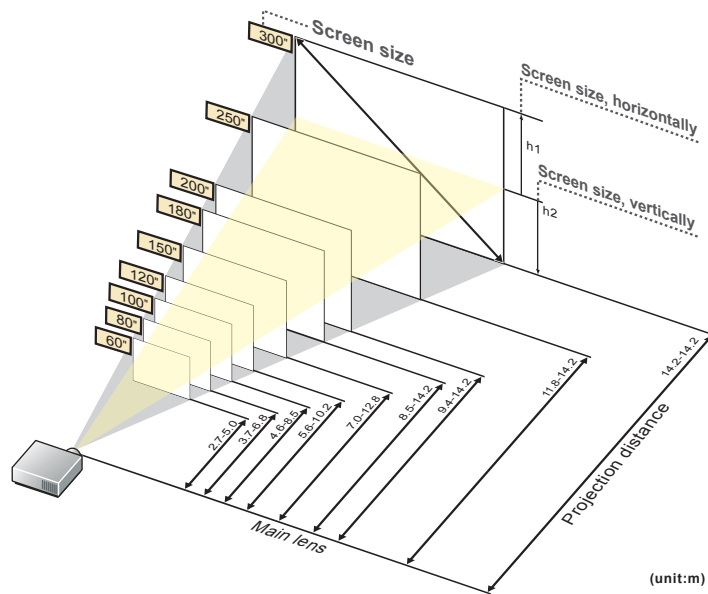

This is the throw distance ratio when the screen size is 100. Since design values are used, there will be some disparity.

[For the 4:3 ratio]

4:3

| | | | | | | | | | | | | |
|---|------|----------|-----------|-----------|-----------|-----------|-----------|-----------|-----------|-----------|-----------|-----------|
| Screen size | inch | | | | | | | 60" | 70" | 80" | 90" | 100" |
| Screen size, horizontally | m | | | | | | | 1.2 | 1.4 | 1.6 | 1.8 | 2.0 |
| Screen size, vertically | m | | | | | | | 0.9 | 1.1 | 1.2 | 1.4 | 1.5 |
| Projection distance (Shortest to longest) | m | | | | | | | 2.7-5.0 | 3.2-5.9 | 3.7-6.8 | 4.2-7.6 | 4.6-8.5 |
| h1=h2 | cm | | | | | | | 46 | 53 | 61 | 69 | 76 |
| Screen size | inch | 110" | 120" | 130" | 140" | 150" | 160" | 170" | 180" | 190" | 200" | 220" |
| Screen size, horizontally | m | 2.2 | 2.4 | 2.6 | 2.8 | 3.0 | 3.3 | 3.5 | 3.7 | 3.9 | 4.1 | 4.4 |
| Screen size, vertically | m | 1.7 | 1.8 | 2.0 | 2.1 | 2.3 | 2.4 | 2.6 | 2.7 | 2.9 | 3.0 | 3.3 |
| Projection distance (Shortest to longest) | m | 5.1-9.3 | 5.6-10.2 | 6.1-11.1 | 6.6-11.9 | 7.0-12.8 | 7.5-13.6 | 8.0-14.2 | 8.5-14.2 | 9.0-14.2 | 9.4-14.2 | 10.0-14.2 |
| h1=h2 | cm | 84 | 91 | 99 | 107 | 114 | 122 | 130 | 137 | 145 | 152 | 160 |
| Screen size | inch | 210" | 220" | 230" | 240" | 250" | 260" | 270" | 280" | 290" | 300" | 330" |
| Screen size, horizontally | m | 4.3 | 4.5 | 4.7 | 4.9 | 5.1 | 5.3 | 5.5 | 5.7 | 5.9 | 6.1 | 6.6 |
| Screen size, vertically | m | 3.2 | 3.4 | 3.5 | 3.7 | 3.8 | 4.0 | 4.1 | 4.3 | 4.4 | 4.6 | 4.9 |
| Projection distance (Shortest to longest) | m | 9.9-14.2 | 10.4-14.2 | 10.9-14.2 | 11.4-14.2 | 11.8-14.2 | 12.3-14.2 | 12.8-14.2 | 13.3-14.2 | 13.7-14.2 | 14.2-14.2 | 14.7-14.2 |
| h1=h2 | cm | 160 | 168 | 175 | 183 | 191 | 198 | 206 | 213 | 221 | 229 | 237 |