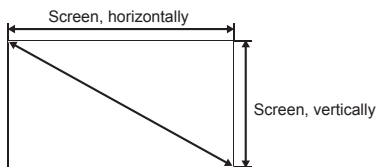

This is the throw distance ratio when the screen size is 100. Since design values are used, there will be some disparity.

[For the 4:3 ratio]

4:3

| | | | | | | | | | | | | |
|---|------|----------|-----------|-----------|-----------|-----------|-----------|-----------|-----------|-----------|-----------|-----------|
| Screen size | inch | | | | | | | 60" | 70" | 80" | 90" | 100" |
| Screen size, horizontally | m | | | | | | | 1.2 | 1.4 | 1.6 | 1.8 | 2.0 |
| Screen size, vertically | m | | | | | | | 0.9 | 1.1 | 1.2 | 1.4 | 1.5 |
| Projection distance (Shortest to longest) | m | | | | | | | 2.7-5.0 | 3.2-5.9 | 3.7-6.8 | 4.2-7.6 | 4.6-8.5 |
| h1=h2 | cm | | | | | | | 46 | 53 | 61 | 69 | 76 |
| Screen size | inch | 110" | 120" | 130" | 140" | 150" | 160" | 170" | 180" | 190" | 200" | 220" |
| Screen size, horizontally | m | 2.2 | 2.4 | 2.6 | 2.8 | 3.0 | 3.3 | 3.5 | 3.7 | 3.9 | 4.1 | 4.4 |
| Screen size, vertically | m | 1.7 | 1.8 | 2.0 | 2.1 | 2.3 | 2.4 | 2.6 | 2.7 | 2.9 | 3.0 | 3.3 |
| Projection distance (Shortest to longest) | m | 5.1-9.3 | 5.6-10.2 | 6.1-11.1 | 6.6-11.9 | 7.0-12.8 | 7.5-13.6 | 8.0-14.2 | 8.5-14.2 | 9.0-14.2 | 9.4-14.2 | 10.0-14.2 |
| h1=h2 | cm | 84 | 91 | 99 | 107 | 114 | 122 | 130 | 137 | 145 | 152 | 160 |
| Screen size | inch | 210" | 220" | 230" | 240" | 250" | 260" | 270" | 280" | 290" | 300" | 330" |
| Screen size, horizontally | m | 4.3 | 4.5 | 4.7 | 4.9 | 5.1 | 5.3 | 5.5 | 5.7 | 5.9 | 6.1 | 6.6 |
| Screen size, vertically | m | 3.2 | 3.4 | 3.5 | 3.7 | 3.8 | 4.0 | 4.1 | 4.3 | 4.4 | 4.6 | 4.9 |
| Projection distance (Shortest to longest) | m | 9.9-14.2 | 10.4-14.2 | 10.9-14.2 | 11.4-14.2 | 11.8-14.2 | 12.3-14.2 | 12.8-14.2 | 13.3-14.2 | 13.7-14.2 | 14.2-14.2 | 14.7-14.2 |
| h1=h2 | cm | 160 | 168 | 175 | 183 | 191 | 198 | 206 | 213 | 221 | 229 | 237 |