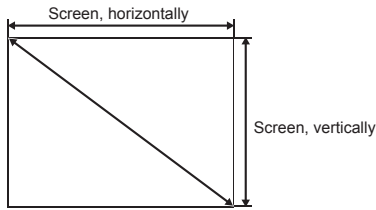

This is the throw distance ratio when the screen size is 100. Since design values are used, there will be some disparity.

[For the 4:3 ratio]

4:3

| | | | | | | | | | | | | |
|---|------|----------|-----------|-----------|-----------|-----------|-----------|-----------|-----------|-----------|-----------|-----------|
| Screen size | inch | | | | | | | 60" | 70" | 80" | 90" | 100" |
| Screen size, horizontally | m | | | | | | | 1.2 | 1.4 | 1.6 | 1.8 | 2.0 |
| Screen size, vertically | m | | | | | | | 0.9 | 1.1 | 1.2 | 1.4 | 1.5 |
| Projection distance (Shortest to longest) | m | | | | | | | 2.7-5.0 | 3.2-5.9 | 3.7-6.8 | 4.2-7.6 | 4.6-8.5 |
| h1=h2 | cm | | | | | | | 46 | 53 | 61 | 69 | 76 |
| Screen size | inch | 110" | 120" | 130" | 140" | 150" | 160" | 170" | 180" | 190" | 200" | 220" |
| Screen size, horizontally | m | 2.2 | 2.4 | 2.6 | 2.8 | 3.0 | 3.3 | 3.5 | 3.7 | 3.9 | 4.1 | 4.4 |
| Screen size, vertically | m | 1.7 | 1.8 | 2.0 | 2.1 | 2.3 | 2.4 | 2.6 | 2.7 | 2.9 | 3.0 | 3.3 |
| Projection distance (Shortest to longest) | m | 5.1-9.3 | 5.6-10.2 | 6.1-11.1 | 6.6-11.9 | 7.0-12.8 | 7.5-13.6 | 8.0-14.2 | 8.5-14.2 | 9.0-14.2 | 9.4-14.2 | 10.0-14.2 |
| h1=h2 | cm | 84 | 91 | 99 | 107 | 114 | 122 | 130 | 137 | 145 | 152 | 160 |
| Screen size | inch | 210" | 220" | 230" | 240" | 250" | 260" | 270" | 280" | 290" | 300" | 330" |
| Screen size, horizontally | m | 4.3 | 4.5 | 4.7 | 4.9 | 5.1 | 5.3 | 5.5 | 5.7 | 5.9 | 6.1 | 6.6 |
| Screen size, vertically | m | 3.2 | 3.4 | 3.5 | 3.7 | 3.8 | 4.0 | 4.1 | 4.3 | 4.4 | 4.6 | 4.9 |
| Projection distance (Shortest to longest) | m | 9.9-14.2 | 10.4-14.2 | 10.9-14.2 | 11.4-14.2 | 11.8-14.2 | 12.3-14.2 | 12.8-14.2 | 13.3-14.2 | 13.7-14.2 | 14.2-14.2 | 14.7-14.2 |
| h1=h2 | cm | 160 | 168 | 175 | 183 | 191 | 198 | 206 | 213 | 221 | 229 | 237 |