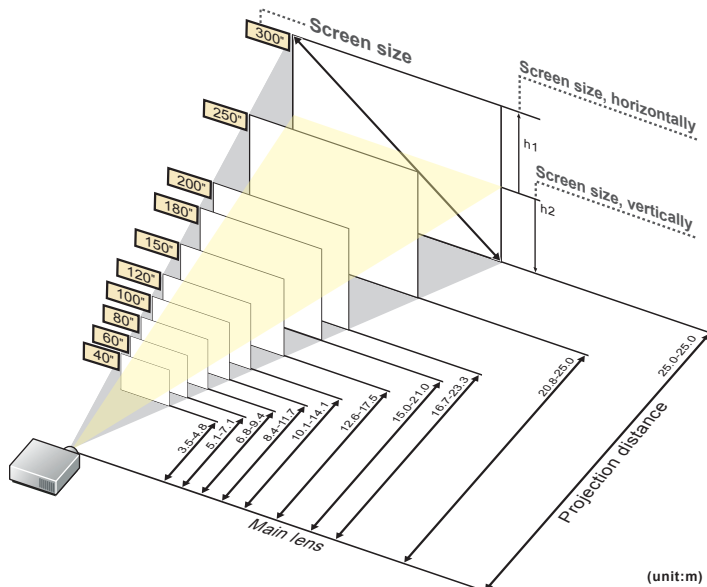

This is the throw distance ratio when the screen size is 100. Since design values are used, there will be some disparity.

[For the 4:3 ratio]

**4:3**

Screen size	inch				40"	50"	60"	70"	80"	90"	100"
Screen size, horizontally	m				0.8	1.0	1.2	1.4	1.6	1.8	2.0
Screen size, vertically	m				0.6	0.8	0.9	1.1	1.2	1.4	1.5
Projection distance (Shortest to longest)	m				3.5-4.8	4.3-5.9	5.1-7.1	6.0-8.3	6.8-9.4	7.6-10.6	8.4-11.7
h1=h2	cm				30	38	46	53	61	69	76
Screen size	inch	110"	120"	130"	140"	150"	160"	170"	180"	190"	200"
Screen size, horizontally	m	2.2	2.4	2.6	2.8	3.0	3.3	3.5	3.7	3.9	4.1
Screen size, vertically	m	1.7	1.8	2.0	2.1	2.3	2.4	2.6	2.7	2.9	3.0
Projection distance (Shortest to longest)	m	9.3-12.9	10.1-14.1	10.9-15.2	11.7-16.4	12.6-17.5	13.4-18.7	14.2-19.9	15.0-21.0	15.9-22.2	16.7-23.3
h1=h2	cm	84	91	99	107	114	122	130	137	145	152
Screen size	inch	210"	220"	230"	240"	250"	260"	270"	280"	290"	300"
Screen size, horizontally	m	4.3	4.5	4.7	4.9	5.1	5.3	5.5	5.7	5.9	6.1
Screen size, vertically	m	3.2	3.4	3.5	3.7	3.8	4.0	4.1	4.3	4.4	4.6
Projection distance (Shortest to longest)	m	17.5-24.5	18.4-25.0	19.2-25.0	20.0-25.0	20.8-25.0	21.7-25.0	22.5-25.0	23.3-25.0	24.1-25.0	25.0-25.0
h1=h2	cm	160	168	175	183	191	198	206	213	221	229