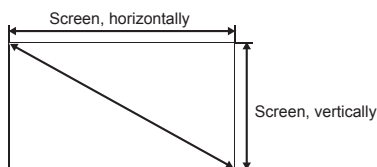

This is the throw distance ratio when the screen size is 100. Since design values are used, there will be some disparity.

[For the 4:3 ratio]

**4:3**

Screen size	inch				40"	50"	60"	70"	80"	90"	100"
Screen size, horizontally	m				0.8	1.0	1.2	1.4	1.6	1.8	2.0
Screen size, vertically	m				0.6	0.8	0.9	1.1	1.2	1.4	1.5
Projection distance (Shortest to longest)	m				3.5-4.8	4.3-5.9	5.1-7.1	6.0-8.3	6.8-9.4	7.6-10.6	8.4-11.7
h1=h2	cm				30	38	46	53	61	69	76
Screen size	inch	110"	120"	130"	140"	150"	160"	170"	180"	190"	200"
Screen size, horizontally	m	2.2	2.4	2.6	2.8	3.0	3.3	3.5	3.7	3.9	4.1
Screen size, vertically	m	1.7	1.8	2.0	2.1	2.3	2.4	2.6	2.7	2.9	3.0
Projection distance (Shortest to longest)	m	9.3-12.9	10.1-14.1	10.9-15.2	11.7-16.4	12.6-17.5	13.4-18.7	14.2-19.9	15.0-21.0	15.9-22.2	16.7-23.3
h1=h2	cm	84	91	99	107	114	122	130	137	145	152
Screen size	inch	210"	220"	230"	240"	250"	260"	270"	280"	290"	300"
Screen size, horizontally	m	4.3	4.5	4.7	4.9	5.1	5.3	5.5	5.7	5.9	6.1
Screen size, vertically	m	3.2	3.4	3.5	3.7	3.8	4.0	4.1	4.3	4.4	4.6
Projection distance (Shortest to longest)	m	17.5-24.5	18.4-25.0	19.2-25.0	20.0-25.0	20.8-25.0	21.7-25.0	22.5-25.0	23.3-25.0	24.1-25.0	25.0-25.0
h1=h2	cm	160	168	175	183	191	198	206	213	221	229