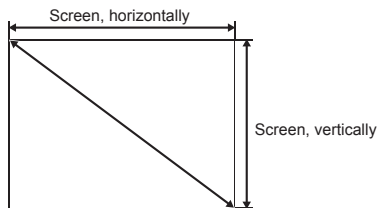

This is the throw distance ratio when the screen size is 100. Since design values are used, there will be some disparity.

[For the 4:3 ratio]

**4:3**

Screen size	inch				40"	50"	60"	70"	80"	90"	100"
Screen size, horizontally	m				0.8	1.0	1.2	1.4	1.6	1.8	2.0
Screen size, vertically	m				0.6	0.8	0.9	1.1	1.2	1.4	1.5
Projection distance (Shortest to longest)	m				3.5-4.8	4.3-5.9	5.1-7.1	6.0-8.3	6.8-9.4	7.6-10.6	8.4-11.7
h1=h2	cm				30	38	46	53	61	69	76
Screen size	inch	110"	120"	130"	140"	150"	160"	170"	180"	190"	200"
Screen size, horizontally	m	2.2	2.4	2.6	2.8	3.0	3.3	3.5	3.7	3.9	4.1
Screen size, vertically	m	1.7	1.8	2.0	2.1	2.3	2.4	2.6	2.7	2.9	3.0
Projection distance (Shortest to longest)	m	9.3-12.9	10.1-14.1	10.9-15.2	11.7-16.4	12.6-17.5	13.4-18.7	14.2-19.9	15.0-21.0	15.9-22.2	16.7-23.3
h1=h2	cm	84	91	99	107	114	122	130	137	145	152
Screen size	inch	210"	220"	230"	240"	250"	260"	270"	280"	290"	300"
Screen size, horizontally	m	4.3	4.5	4.7	4.9	5.1	5.3	5.5	5.7	5.9	6.1
Screen size, vertically	m	3.2	3.4	3.5	3.7	3.8	4.0	4.1	4.3	4.4	4.6
Projection distance (Shortest to longest)	m	17.5-24.5	18.4-25.0	19.2-25.0	20.0-25.0	20.8-25.0	21.7-25.0	22.5-25.0	23.3-25.0	24.1-25.0	25.0-25.0
h1=h2	cm	160	168	175	183	191	198	206	213	221	229