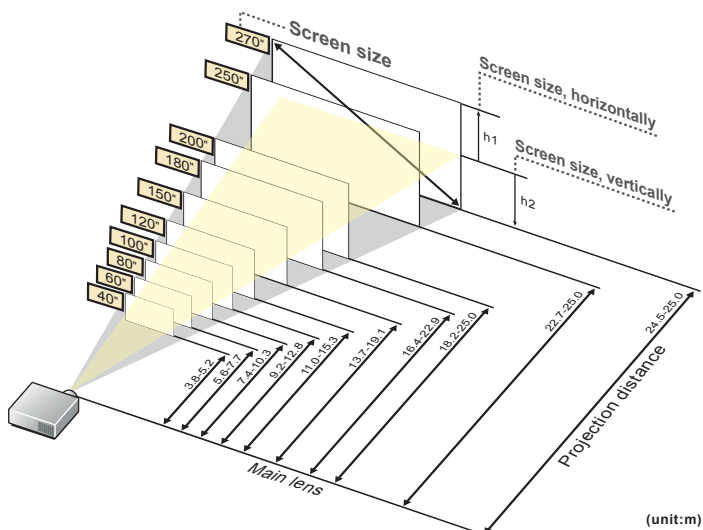

16:9

Screen size	inch				40"	50"	60"	70"	80"	90"	100"
Screen size, horizontally	m				0.9	1.1	1.3	1.5	1.8	2.0	2.2
Screen size, vertically	m				0.5	0.6	0.7	0.9	1.0	1.1	1.2
Projection distance (Shortest to longest)	m				3.8-5.2	4.7-6.5	5.6-7.7	6.5-9.0	7.4-10.3	8.3-11.5	9.2-12.8
h1=h2	cm				25	31	37	44	50	56	62
Screen size	inch	110"	120"	130"	140"	150"	160"	170"	180"	190"	200"
Screen size, horizontally	m	2.4	2.7	2.9	3.1	3.3	3.5	3.8	4.0	4.2	4.4
Screen size, vertically	m	1.4	1.5	1.6	1.7	1.9	2.0	2.1	2.2	2.4	2.5
Projection distance (Shortest to longest)	m	10.1-14.0	11.0-15.3	11.9-16.6	12.8-17.8	13.7-19.1	14.6-20.4	15.5-21.6	16.4-22.9	17.3-24.1	18.2-25.0
h1=h2	cm	68	75	81	87	93	100	106	112	118	125
Screen size	inch	210"	220"	230"	240"	250"	260"	270"			
Screen size, horizontally	m	4.6	4.9	5.1	5.3	5.5	5.8	6.0			
Screen size, vertically	m	2.6	2.7	2.9	3.0	3.1	3.2	3.4			
Projection distance (Shortest to longest)	m	19.1-25.0	20.0-25.0	20.9-25.0	21.8-25.0	22.7-25.0	23.6-25.0	24.5-25.0			
h1=h2	cm	131	137	143	149	156	162	168