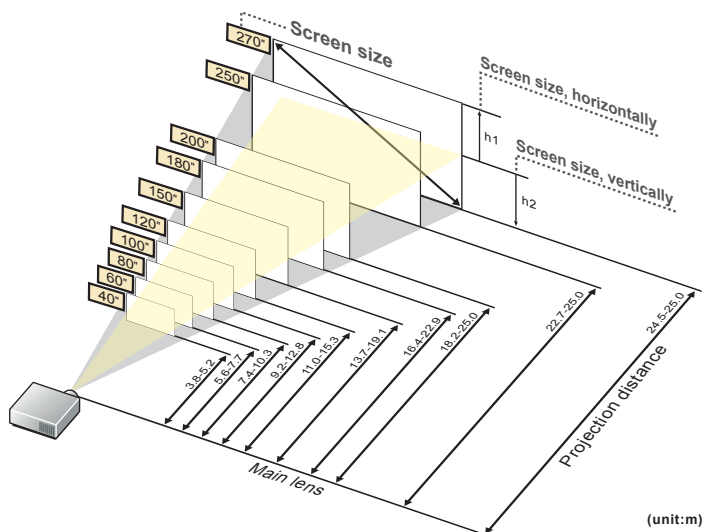

16:9												
Screen size	inch					40"	50"	60"	70"	80"	90"	100"
Screen size, horizontally	m					0.9	1.1	1.3	1.5	1.8	2.0	2.2
Screen size, vertically	m					0.5	0.6	0.7	0.9	1.0	1.1	1.2
Projection distance (Shortest to longest)	m					3.8-5.2	4.7-6.5	5.6-7.7	6.5-9.0	7.4-10.3	8.3-11.5	9.2-12.8
h1=h2	cm					25	31	37	44	50	56	62
Screen size	inch	110"	120"	130"	140"	150"	160"	170"	180"	190"	200"	
Screen size, horizontally	m	2.4	2.7	2.9	3.1	3.3	3.5	3.8	4.0	4.2	4.4	
Screen size, vertically	m	1.4	1.5	1.6	1.7	1.9	2.0	2.1	2.2	2.4	2.5	
Projection distance (Shortest to longest)	m	10.1-14.0	11.0-15.3	11.9-16.6	12.8-17.8	13.7-19.1	14.6-20.4	15.5-21.6	16.4-22.9	17.3-24.1	18.2-25.0	
h1=h2	cm	68	75	81	87	93	100	106	112	118	125	
Screen size	inch	210"	220"	230"	240"	250"	260"	270"				
Screen size, horizontally	m	4.6	4.9	5.1	5.3	5.5	5.8	6.0				
Screen size, vertically	m	2.6	2.7	2.9	3.0	3.1	3.2	3.4				
Projection distance (Shortest to longest)	m	19.1-25.0	20.0-25.0	20.9-25.0	21.8-25.0	22.7-25.0	23.6-25.0	24.5-25.0				
h1=h2	cm	131	137	143	149	156	162	168