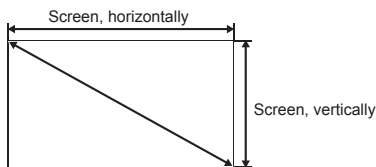

This is the throw distance ratio when the screen size is 100. Since design values are used, there will be some disparity.

[For the 4:3 ratio]

4:3												
Screen size	inch					40"	50"	60"	70"	80"	90"	100"
Screen size, horizontally	m					0.8	1.0	1.2	1.4	1.6	1.8	2.0
Screen size, vertically	m					0.6	0.8	0.9	1.1	1.2	1.4	1.5
Projection distance (Shortest to longest)	m					3.5-4.8	4.3-5.9	5.1-7.1	6.0-8.3	6.8-9.4	7.6-10.6	8.4-11.7
h1=h2	cm					30	38	46	53	61	69	76
Screen size	inch	110"	120"	130"	140"	150"	160"	170"	180"	190"	200"	
Screen size, horizontally	m	2.2	2.4	2.6	2.8	3.0	3.3	3.5	3.7	3.9	4.1	
Screen size, vertically	m	1.7	1.8	2.0	2.1	2.3	2.4	2.6	2.7	2.9	3.0	
Projection distance (Shortest to longest)	m	9.3-12.9	10.1-14.1	10.9-15.2	11.7-16.4	12.6-17.5	13.4-18.7	14.2-19.9	15.0-21.0	15.9-22.2	16.7-23.3	
h1=h2	cm	84	91	99	107	114	122	130	137	145	152	
Screen size	inch	210"	220"	230"	240"	250"	260"	270"	280"	290"	300"	
Screen size, horizontally	m	4.3	4.5	4.7	4.9	5.1	5.3	5.5	5.7	5.9	6.1	
Screen size, vertically	m	3.2	3.4	3.5	3.7	3.8	4.0	4.1	4.3	4.4	4.6	
Projection distance (Shortest to longest)	m	17.5-24.5	18.4-25.0	19.2-25.0	20.0-25.0	20.8-25.0	21.7-25.0	22.5-25.0	23.3-25.0	24.1-25.0	25.0-25.0	
h1=h2	cm	160	168	175	183	191	198	206	213	221	229	