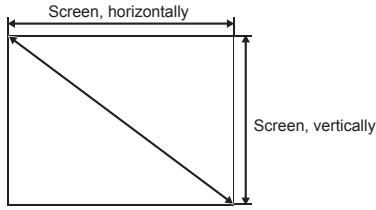

This is the throw distance ratio when the screen size is 100. Since design values are used, there will be some disparity.

[For the 4:3 ratio]

4:3												
Screen size	inch					40"	50"	60"	70"	80"	90"	100"
Screen size, horizontally	m					0.8	1.0	1.2	1.4	1.6	1.8	2.0
Screen size, vertically	m					0.6	0.8	0.9	1.1	1.2	1.4	1.5
Projection distance (Shortest to longest)	m					3.5-4.8	4.3-5.9	5.1-7.1	6.0-8.3	6.8-9.4	7.6-10.6	8.4-11.7
h1=h2	cm					30	38	46	53	61	69	76
Screen size	inch	110"	120"	130"	140"	150"	160"	170"	180"	190"	200"	
Screen size, horizontally	m	2.2	2.4	2.6	2.8	3.0	3.3	3.5	3.7	3.9	4.1	
Screen size, vertically	m	1.7	1.8	2.0	2.1	2.3	2.4	2.6	2.7	2.9	3.0	
Projection distance (Shortest to longest)	m	9.3-12.9	10.1-14.1	10.9-15.2	11.7-16.4	12.6-17.5	13.4-18.7	14.2-19.9	15.0-21.0	15.9-22.2	16.7-23.3	
h1=h2	cm	84	91	99	107	114	122	130	137	145	152	
Screen size	inch	210"	220"	230"	240"	250"	260"	270"	280"	290"	300"	
Screen size, horizontally	m	4.3	4.5	4.7	4.9	5.1	5.3	5.5	5.7	5.9	6.1	
Screen size, vertically	m	3.2	3.4	3.5	3.7	3.8	4.0	4.1	4.3	4.4	4.6	
Projection distance (Shortest to longest)	m	17.5-24.5	18.4-25.0	19.2-25.0	20.0-25.0	20.8-25.0	21.7-25.0	22.5-25.0	23.3-25.0	24.1-25.0	25.0-25.0	
h1=h2	cm	160	168	175	183	191	198	206	213	221	229	