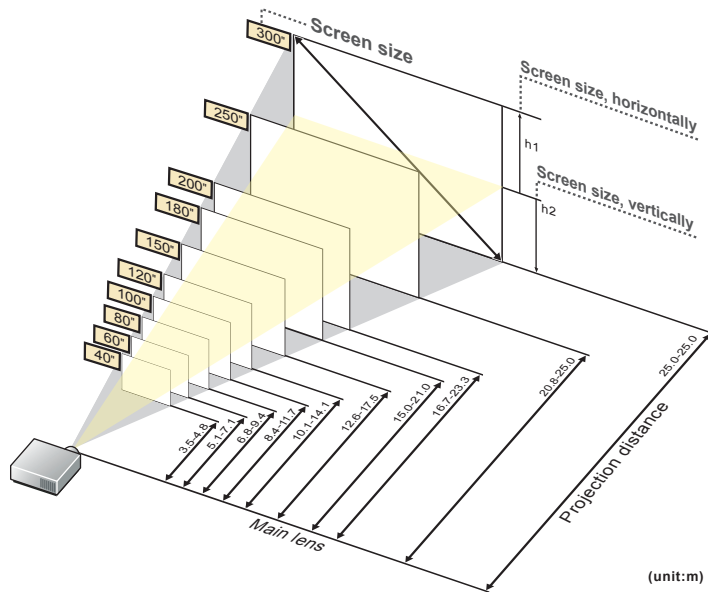

This is the throw distance ratio when the screen size is 100. Since design values are used, there will be some disparity.

[For the 4:3 ratio]

4:3												
Screen size	inch					40"	50"	60"	70"	80"	90"	100"
Screen size, horizontally	m					0.8	1.0	1.2	1.4	1.6	1.8	2.0
Screen size, vertically	m					0.6	0.8	0.9	1.1	1.2	1.4	1.5
Projection distance (Shortest to longest)	m					3.5-4.8	4.3-5.9	5.1-7.1	6.0-8.3	6.8-9.4	7.6-10.6	8.4-11.7
h1=h2	cm					30	38	46	53	61	69	76
Screen size	inch	110"	120"	130"	140"	150"	160"	170"	180"	190"	200"	
Screen size, horizontally	m	2.2	2.4	2.6	2.8	3.0	3.3	3.5	3.7	3.9	4.1	
Screen size, vertically	m	1.7	1.8	2.0	2.1	2.3	2.4	2.6	2.7	2.9	3.0	
Projection distance (Shortest to longest)	m	9.3-12.9	10.1-14.1	10.9-15.2	11.7-16.4	12.6-17.5	13.4-18.7	14.2-19.9	15.0-21.0	15.9-22.2	16.7-23.3	
h1=h2	cm	84	91	99	107	114	122	130	137	145	152	
Screen size	inch	210"	220"	230"	240"	250"	260"	270"	280"	290"	300"	
Screen size, horizontally	m	4.3	4.5	4.7	4.9	5.1	5.3	5.5	5.7	5.9	6.1	
Screen size, vertically	m	3.2	3.4	3.5	3.7	3.8	4.0	4.1	4.3	4.4	4.6	
Projection distance (Shortest to longest)	m	17.5-24.5	18.4-25.0	19.2-25.0	20.0-25.0	20.8-25.0	21.7-25.0	22.5-25.0	23.3-25.0	24.1-25.0	25.0-25.0	
h1=h2	cm	160	168	175	183	191	198	206	213	221	229	