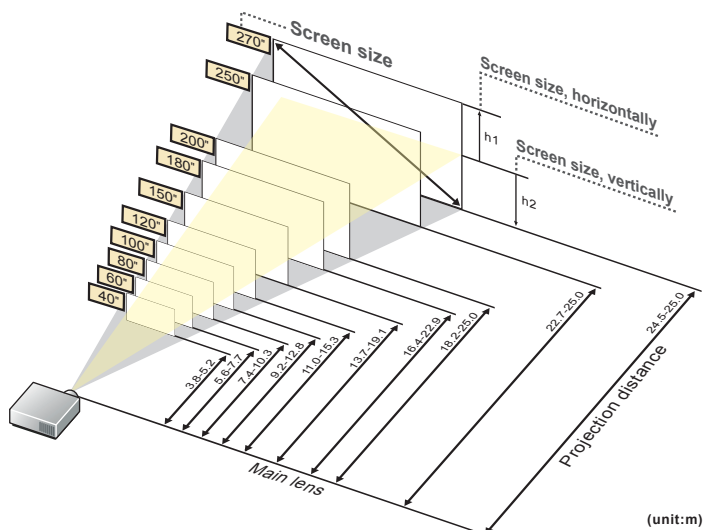

16:9												
Screen size	inch					40"	50"	60"	70"	80"	90"	100"
Screen size, horizontally	m					0.9	1.1	1.3	1.5	1.8	2.0	2.2
Screen size, vertically	m					0.5	0.6	0.7	0.9	1.0	1.1	1.2
Projection distance (Shortest to longest)	m					3.8-5.2	4.7-6.5	5.6-7.7	6.5-9.0	7.4-10.3	8.3-11.5	9.2-12.8
h1=h2	cm					25	31	37	44	50	56	62
Screen size	inch	110"	120"	130"	140"	150"	160"	170"	180"	190"	200"	
Screen size, horizontally	m	2.4	2.7	2.9	3.1	3.3	3.5	3.8	4.0	4.2	4.4	
Screen size, vertically	m	1.4	1.5	1.6	1.7	1.9	2.0	2.1	2.2	2.4	2.5	
Projection distance (Shortest to longest)	m	10.1-14.0	11.0-15.3	11.9-16.6	12.8-17.8	13.7-19.1	14.6-20.4	15.5-21.6	16.4-22.9	17.3-24.1	18.2-25.0	
h1=h2	cm	68	75	81	87	93	100	106	112	118	125	
Screen size	inch	210"	220"	230"	240"	250"	260"	270"				
Screen size, horizontally	m	4.6	4.9	5.1	5.3	5.5	5.8	6.0				
Screen size, vertically	m	2.6	2.7	2.9	3.0	3.1	3.2	3.4				
Projection distance (Shortest to longest)	m	19.1-25.0	20.0-25.0	20.9-25.0	21.8-25.0	22.7-25.0	23.6-25.0	24.5-25.0				
h1=h2	cm	131	137	143	149	156	162	168