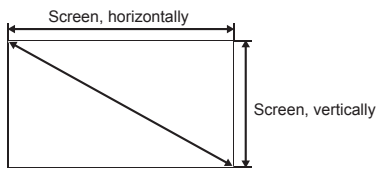

This is the throw distance ratio when the screen size is 100. Since design values are used, there will be some disparity.

[For the 4:3 ratio]

| 4:3 | | | | | | | | | | | | |
|---|------|-----------|-----------|-----------|-----------|-----------|-----------|-----------|-----------|-----------|-----------|----------|
| Screen size | inch | | | | | 40" | 50" | 60" | 70" | 80" | 90" | 100" |
| Screen size, horizontally | m | | | | | 0.8 | 1.0 | 1.2 | 1.4 | 1.6 | 1.8 | 2.0 |
| Screen size, vertically | m | | | | | 0.6 | 0.8 | 0.9 | 1.1 | 1.2 | 1.4 | 1.5 |
| Projection distance (Shortest to longest) | m | | | | | 3.5-4.8 | 4.3-5.9 | 5.1-7.1 | 6.0-8.3 | 6.8-9.4 | 7.6-10.6 | 8.4-11.7 |
| h1=h2 | cm | | | | | 30 | 38 | 46 | 53 | 61 | 69 | 76 |
| Screen size | inch | 110" | 120" | 130" | 140" | 150" | 160" | 170" | 180" | 190" | 200" | |
| Screen size, horizontally | m | 2.2 | 2.4 | 2.6 | 2.8 | 3.0 | 3.3 | 3.5 | 3.7 | 3.9 | 4.1 | |
| Screen size, vertically | m | 1.7 | 1.8 | 2.0 | 2.1 | 2.3 | 2.4 | 2.6 | 2.7 | 2.9 | 3.0 | |
| Projection distance (Shortest to longest) | m | 9.3-12.9 | 10.1-14.1 | 10.9-15.2 | 11.7-16.4 | 12.6-17.5 | 13.4-18.7 | 14.2-19.9 | 15.0-21.0 | 15.9-22.2 | 16.7-23.3 | |
| h1=h2 | cm | 84 | 91 | 99 | 107 | 114 | 122 | 130 | 137 | 145 | 152 | |
| Screen size | inch | 210" | 220" | 230" | 240" | 250" | 260" | 270" | 280" | 290" | 300" | |
| Screen size, horizontally | m | 4.3 | 4.5 | 4.7 | 4.9 | 5.1 | 5.3 | 5.5 | 5.7 | 5.9 | 6.1 | |
| Screen size, vertically | m | 3.2 | 3.4 | 3.5 | 3.7 | 3.8 | 4.0 | 4.1 | 4.3 | 4.4 | 4.6 | |
| Projection distance (Shortest to longest) | m | 17.5-24.5 | 18.4-25.0 | 19.2-25.0 | 20.0-25.0 | 20.8-25.0 | 21.7-25.0 | 22.5-25.0 | 23.3-25.0 | 24.1-25.0 | 25.0-25.0 | |
| h1=h2 | cm | 160 | 168 | 175 | 183 | 191 | 198 | 206 | 213 | 221 | 229 | |