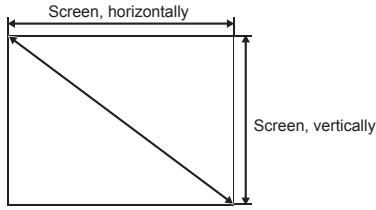

This is the throw distance ratio when the screen size is 100. Since design values are used, there will be some disparity.

[For the 4:3 ratio]

| 4:3 | | | | | | | | | | | | |
|---|------|-----------|-----------|-----------|-----------|-----------|-----------|-----------|-----------|-----------|-----------|----------|
| Screen size | inch | | | | | 40" | 50" | 60" | 70" | 80" | 90" | 100" |
| Screen size, horizontally | m | | | | | 0.8 | 1.0 | 1.2 | 1.4 | 1.6 | 1.8 | 2.0 |
| Screen size, vertically | m | | | | | 0.6 | 0.8 | 0.9 | 1.1 | 1.2 | 1.4 | 1.5 |
| Projection distance (Shortest to longest) | m | | | | | 3.5-4.8 | 4.3-5.9 | 5.1-7.1 | 6.0-8.3 | 6.8-9.4 | 7.6-10.6 | 8.4-11.7 |
| h1=h2 | cm | | | | | 30 | 38 | 46 | 53 | 61 | 69 | 76 |
| Screen size | inch | 110" | 120" | 130" | 140" | 150" | 160" | 170" | 180" | 190" | 200" | |
| Screen size, horizontally | m | 2.2 | 2.4 | 2.6 | 2.8 | 3.0 | 3.3 | 3.5 | 3.7 | 3.9 | 4.1 | |
| Screen size, vertically | m | 1.7 | 1.8 | 2.0 | 2.1 | 2.3 | 2.4 | 2.6 | 2.7 | 2.9 | 3.0 | |
| Projection distance (Shortest to longest) | m | 9.3-12.9 | 10.1-14.1 | 10.9-15.2 | 11.7-16.4 | 12.6-17.5 | 13.4-18.7 | 14.2-19.9 | 15.0-21.0 | 15.9-22.2 | 16.7-23.3 | |
| h1=h2 | cm | 84 | 91 | 99 | 107 | 114 | 122 | 130 | 137 | 145 | 152 | |
| Screen size | inch | 210" | 220" | 230" | 240" | 250" | 260" | 270" | 280" | 290" | 300" | |
| Screen size, horizontally | m | 4.3 | 4.5 | 4.7 | 4.9 | 5.1 | 5.3 | 5.5 | 5.7 | 5.9 | 6.1 | |
| Screen size, vertically | m | 3.2 | 3.4 | 3.5 | 3.7 | 3.8 | 4.0 | 4.1 | 4.3 | 4.4 | 4.6 | |
| Projection distance (Shortest to longest) | m | 17.5-24.5 | 18.4-25.0 | 19.2-25.0 | 20.0-25.0 | 20.8-25.0 | 21.7-25.0 | 22.5-25.0 | 23.3-25.0 | 24.1-25.0 | 25.0-25.0 | |
| h1=h2 | cm | 160 | 168 | 175 | 183 | 191 | 198 | 206 | 213 | 221 | 229 | |