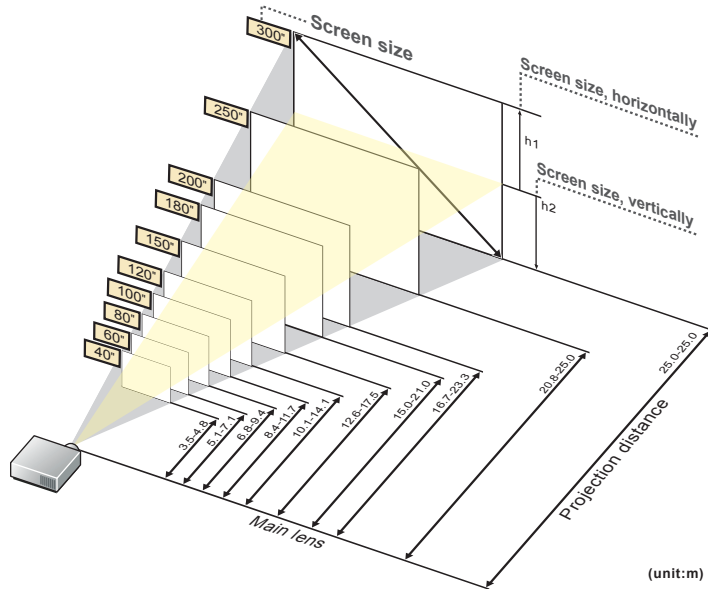

This is the throw distance ratio when the screen size is 100. Since design values are used, there will be some disparity.

[For the 4:3 ratio]

| 4:3 | | | | | | | | | | | | |
|---|------|-----------|-----------|-----------|-----------|-----------|-----------|-----------|-----------|-----------|-----------|----------|
| Screen size | inch | | | | | 40" | 50" | 60" | 70" | 80" | 90" | 100" |
| Screen size, horizontally | m | | | | | 0.8 | 1.0 | 1.2 | 1.4 | 1.6 | 1.8 | 2.0 |
| Screen size, vertically | m | | | | | 0.6 | 0.8 | 0.9 | 1.1 | 1.2 | 1.4 | 1.5 |
| Projection distance (Shortest to longest) | m | | | | | 3.5-4.8 | 4.3-5.9 | 5.1-7.1 | 6.0-8.3 | 6.8-9.4 | 7.6-10.6 | 8.4-11.7 |
| h1=h2 | cm | | | | | 30 | 38 | 46 | 53 | 61 | 69 | 76 |
| Screen size | inch | 110" | 120" | 130" | 140" | 150" | 160" | 170" | 180" | 190" | 200" | |
| Screen size, horizontally | m | 2.2 | 2.4 | 2.6 | 2.8 | 3.0 | 3.3 | 3.5 | 3.7 | 3.9 | 4.1 | |
| Screen size, vertically | m | 1.7 | 1.8 | 2.0 | 2.1 | 2.3 | 2.4 | 2.6 | 2.7 | 2.9 | 3.0 | |
| Projection distance (Shortest to longest) | m | 9.3-12.9 | 10.1-14.1 | 10.9-15.2 | 11.7-16.4 | 12.6-17.5 | 13.4-18.7 | 14.2-19.9 | 15.0-21.0 | 15.9-22.2 | 16.7-23.3 | |
| h1=h2 | cm | 84 | 91 | 99 | 107 | 114 | 122 | 130 | 137 | 145 | 152 | |
| Screen size | inch | 210" | 220" | 230" | 240" | 250" | 260" | 270" | 280" | 290" | 300" | |
| Screen size, horizontally | m | 4.3 | 4.5 | 4.7 | 4.9 | 5.1 | 5.3 | 5.5 | 5.7 | 5.9 | 6.1 | |
| Screen size, vertically | m | 3.2 | 3.4 | 3.5 | 3.7 | 3.8 | 4.0 | 4.1 | 4.3 | 4.4 | 4.6 | |
| Projection distance (Shortest to longest) | m | 17.5-24.5 | 18.4-25.0 | 19.2-25.0 | 20.0-25.0 | 20.8-25.0 | 21.7-25.0 | 22.5-25.0 | 23.3-25.0 | 24.1-25.0 | 25.0-25.0 | |
| h1=h2 | cm | 160 | 168 | 175 | 183 | 191 | 198 | 206 | 213 | 221 | 229 | |