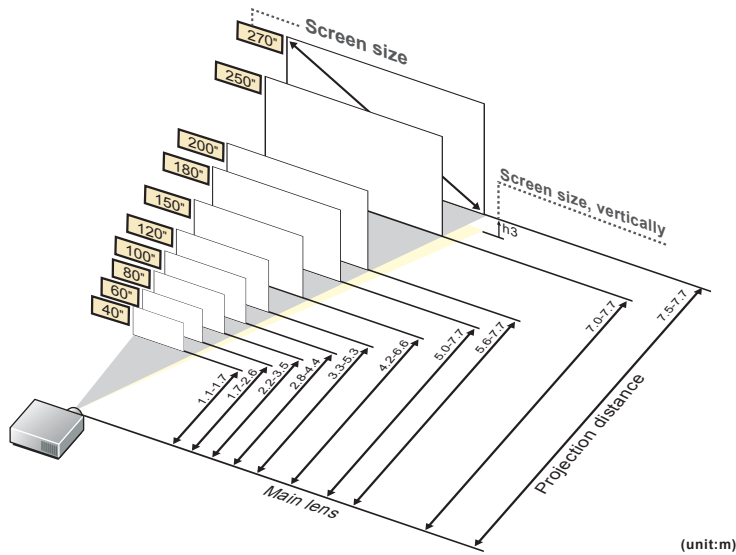

16:9												
Screen size	inch					40"	50"	60"	70"	80"	90"	100"
Screen size, horizontally	m					0.9	1.1	1.3	1.5	1.8	2.0	2.2
Screen size, vertically	m					0.5	0.6	0.7	0.9	1.0	1.1	1.2
Projection distance (Shortest to longest)	m					1.1-1.7	1.4-2.2	1.7-2.6	1.9-3.1	2.2-3.5	2.5-3.9	2.8-4.4
h3	cm					2	2	2	3	3	4	4
Screen size	inch	110"	120"	130"	140"	150"	160"	170"	180"	190"	200"	
Screen size, horizontally	m	2.4	2.7	2.9	3.1	3.3	3.5	3.8	4.0	4.2	4.4	
Screen size, vertically	m	1.4	1.5	1.6	1.7	1.9	2.0	2.1	2.2	2.4	2.5	
Projection distance (Shortest to longest)	m	3.1-4.8	3.3-5.3	3.6-5.7	3.9-6.1	4.2-6.6	4.4-7.0	4.7-7.5	5.0-7.7	5.3-7.7	5.6-7.7	
h3	cm	5	5	5	6	6	7	7	7	8	8	
Screen size	inch	210"	220"	230"	240"	250"	260"	270"				
Screen size, horizontally	m	4.6	4.9	5.1	5.3	5.5	5.8	6.0				
Screen size, vertically	m	2.6	2.7	2.9	3.0	3.1	3.2	3.4				
Projection distance (Shortest to longest)	m	5.8-7.7	6.1-7.7	6.4-7.7	6.7-7.7	7.0-7.7	7.2-7.7	7.5-7.7				
h3	cm	9	9	10	10	10	11	11