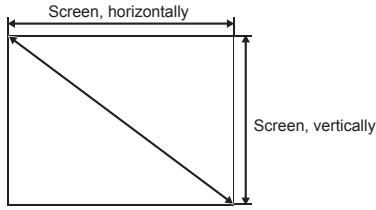

This is the throw distance ratio when the screen size is 100. Since design values are used, there will be some disparity.

[For the 4:3 ratio]

4:3												
Screen size	inch					40"	50"	60"	70"	80"	90"	100"
Screen size, horizontally	m					0.8	1.0	1.2	1.4	1.6	1.8	2.0
Screen size, vertically	m					0.6	0.8	0.9	1.1	1.2	1.4	1.5
Projection distance (Shortest to longest)	m					1.0-1.6	1.3-2.0	1.5-2.4	1.8-2.8	2.0-3.2	2.3-3.6	2.5-4.0
h1	cm					55	69	82	96	110	123	137
h2	cm					6	8	9	11	12	14	15
Screen size	inch	110"	120"	130"	140"	150"	160"	170"	180"	190"	200"	
Screen size, horizontally	m	2.2	2.4	2.6	2.8	3.0	3.3	3.5	3.7	3.9	4.1	
Screen size, vertically	m	1.7	1.8	2.0	2.1	2.3	2.4	2.6	2.7	2.9	3.0	
Projection distance (Shortest to longest)	m	2.8-4.4	3.1-4.8	3.3-5.2	3.6-5.6	3.8-6.0	4.1-6.4	4.3-6.9	4.6-7.3	4.9-7.7	5.1-7.7	
h1	cm	151	165	178	192	206	219	233	247	261	274	
h2	cm	17	18	20	21	23	24	26	27	29	30	
Screen size	inch	210"	220"	230"	240"	250"	260"	270"	280"	290"	300"	
Screen size, horizontally	m	4.3	4.5	4.7	4.9	5.1	5.3	5.5	5.7	5.9	6.1	
Screen size, vertically	m	3.2	3.4	3.5	3.7	3.8	4.0	4.1	4.3	4.4	4.6	
Projection distance (Shortest to longest)	m	5.4-7.7	5.6-7.7	5.9-7.7	6.1-7.7	6.4-7.7	6.7-7.7	6.9-7.7	7.2-7.7	7.4-7.7	7.7-7.7	
h1	cm	288	302	315	329	343	357	370	384	398	411	
h2	cm	32	34	35	37	38	40	41	43	44	46	