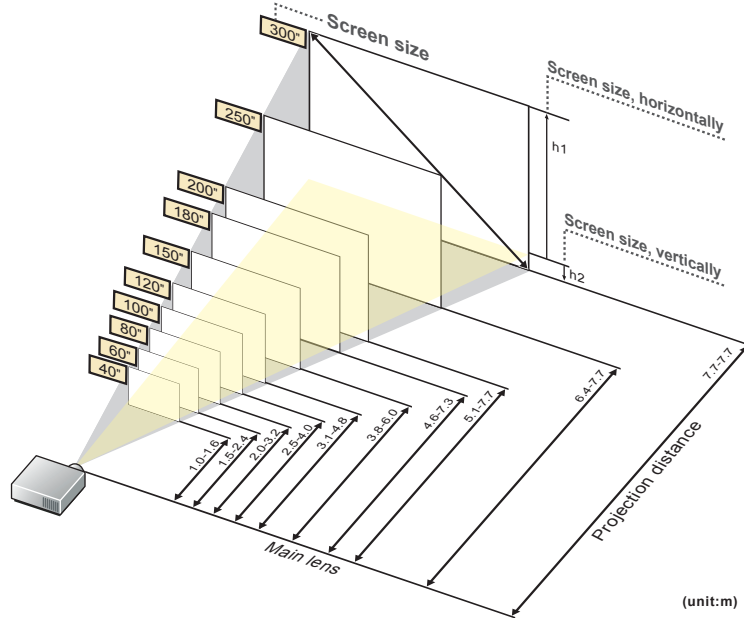

This is the throw distance ratio when the screen size is 100. Since design values are used, there will be some disparity.

[For the 4:3 ratio]

4:3												
Screen size	inch					40"	50"	60"	70"	80"	90"	100"
Screen size, horizontally	m					0.8	1.0	1.2	1.4	1.6	1.8	2.0
Screen size, vertically	m					0.6	0.8	0.9	1.1	1.2	1.4	1.5
Projection distance (Shortest to longest)	m					1.0-1.6	1.3-2.0	1.5-2.4	1.8-2.8	2.0-3.2	2.3-3.6	2.5-4.0
h1	cm					55	69	82	96	110	123	137
h2	cm					6	8	9	11	12	14	15
Screen size	inch	110"	120"	130"	140"	150"	160"	170"	180"	190"	200"	
Screen size, horizontally	m	2.2	2.4	2.6	2.8	3.0	3.3	3.5	3.7	3.9	4.1	
Screen size, vertically	m	1.7	1.8	2.0	2.1	2.3	2.4	2.6	2.7	2.9	3.0	
Projection distance (Shortest to longest)	m	2.8-4.4	3.1-4.8	3.3-5.2	3.6-5.6	3.8-6.0	4.1-6.4	4.3-6.9	4.6-7.3	4.9-7.7	5.1-7.7	
h1	cm	151	165	178	192	206	219	233	247	261	274	
h2	cm	17	18	20	21	23	24	26	27	29	30	
Screen size	inch	210"	220"	230"	240"	250"	260"	270"	280"	290"	300"	
Screen size, horizontally	m	4.3	4.5	4.7	4.9	5.1	5.3	5.5	5.7	5.9	6.1	
Screen size, vertically	m	3.2	3.4	3.5	3.7	3.8	4.0	4.1	4.3	4.4	4.6	
Projection distance (Shortest to longest)	m	5.4-7.7	5.6-7.7	5.9-7.7	6.1-7.7	6.4-7.7	6.7-7.7	6.9-7.7	7.2-7.7	7.4-7.7	7.7-7.7	
h1	cm	288	302	315	329	343	357	370	384	398	411	
h2	cm	32	34	35	37	38	40	41	43	44	46	