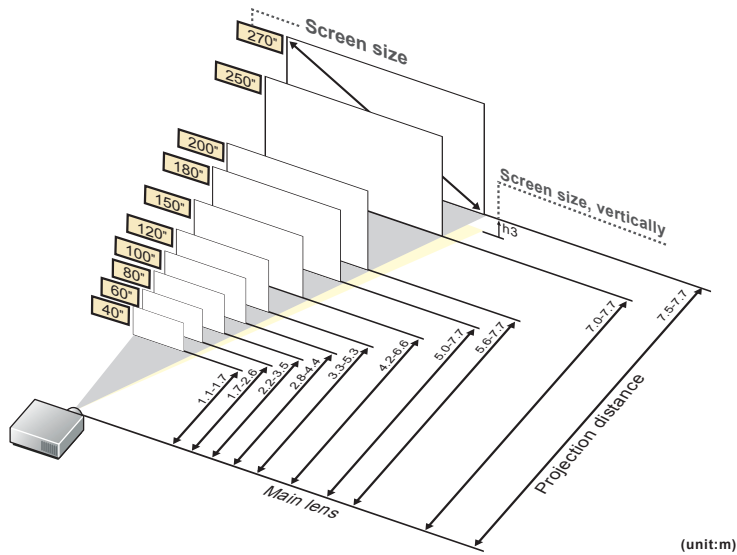

16:9												
Screen size	inch					40"	50"	60"	70"	80"	90"	100"
Screen size, horizontally	m					0.9	1.1	1.3	1.5	1.8	2.0	2.2
Screen size, vertically	m					0.5	0.6	0.7	0.9	1.0	1.1	1.2
Projection distance (Shortest to longest)	m					1.1-1.7	1.4-2.2	1.7-2.6	1.9-3.1	2.2-3.5	2.5-3.9	2.8-4.4
h3	cm					2	2	2	3	3	4	4
Screen size	inch	110"	120"	130"	140"	150"	160"	170"	180"	190"	200"	
Screen size, horizontally	m	2.4	2.7	2.9	3.1	3.3	3.5	3.8	4.0	4.2	4.4	
Screen size, vertically	m	1.4	1.5	1.6	1.7	1.9	2.0	2.1	2.2	2.4	2.5	
Projection distance (Shortest to longest)	m	3.1-4.8	3.3-5.3	3.6-5.7	3.9-6.1	4.2-6.6	4.4-7.0	4.7-7.5	5.0-7.7	5.3-7.7	5.6-7.7	
h3	cm	5	5	5	6	6	7	7	7	8	8	
Screen size	inch	210"	220"	230"	240"	250"	260"	270"				
Screen size, horizontally	m	4.6	4.9	5.1	5.3	5.5	5.8	6.0				
Screen size, vertically	m	2.6	2.7	2.9	3.0	3.1	3.2	3.4				
Projection distance (Shortest to longest)	m	5.8-7.7	6.1-7.7	6.4-7.7	6.7-7.7	7.0-7.7	7.2-7.7	7.5-7.7				
h3	cm	9	9	10	10	10	11	11