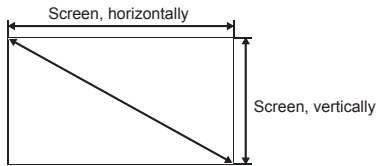

This is the throw distance ratio when the screen size is 100. Since design values are used, there will be some disparity.

[For the 4:3 ratio]

4:3												
Screen size	inch					40"	50"	60"	70"	80"	90"	100"
Screen size, horizontally	m					0.8	1.0	1.2	1.4	1.6	1.8	2.0
Screen size, vertically	m					0.6	0.8	0.9	1.1	1.2	1.4	1.5
Projection distance (Shortest to longest)	m					1.0-1.6	1.3-2.0	1.5-2.4	1.8-2.8	2.0-3.2	2.3-3.6	2.5-4.0
h1	cm					55	69	82	96	110	123	137
h2	cm					6	8	9	11	12	14	15
Screen size	inch	110"	120"	130"	140"	150"	160"	170"	180"	190"	200"	
Screen size, horizontally	m	2.2	2.4	2.6	2.8	3.0	3.3	3.5	3.7	3.9	4.1	
Screen size, vertically	m	1.7	1.8	2.0	2.1	2.3	2.4	2.6	2.7	2.9	3.0	
Projection distance (Shortest to longest)	m	2.8-4.4	3.1-4.8	3.3-5.2	3.6-5.6	3.8-6.0	4.1-6.4	4.3-6.9	4.6-7.3	4.9-7.7	5.1-7.7	
h1	cm	151	165	178	192	206	219	233	247	261	274	
h2	cm	17	18	20	21	23	24	26	27	29	30	
Screen size	inch	210"	220"	230"	240"	250"	260"	270"	280"	290"	300"	
Screen size, horizontally	m	4.3	4.5	4.7	4.9	5.1	5.3	5.5	5.7	5.9	6.1	
Screen size, vertically	m	3.2	3.4	3.5	3.7	3.8	4.0	4.1	4.3	4.4	4.6	
Projection distance (Shortest to longest)	m	5.4-7.7	5.6-7.7	5.9-7.7	6.1-7.7	6.4-7.7	6.7-7.7	6.9-7.7	7.2-7.7	7.4-7.7	7.7-7.7	
h1	cm	288	302	315	329	343	357	370	384	398	411	
h2	cm	32	34	35	37	38	40	41	43	44	46	