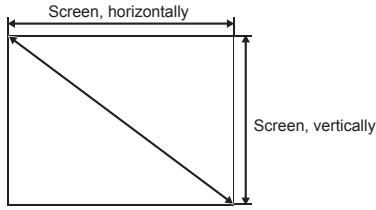

This is the throw distance ratio when the screen size is 100. Since design values are used, there will be some disparity.

[For the 4:3 ratio]

4:3											
Screen size	inch			31"	40"	50"	60"	70"	80"	90"	100"
Screen size, horizontally	m			0.6	0.8	1.0	1.2	1.4	1.6	1.8	2.0
Screen size, vertically	m			0.5	0.6	0.8	0.9	1.1	1.2	1.4	1.5
Projection distance (Shortest to longest)	m			1.4-1.4	1.4-1.8	1.8-2.3	2.1-2.8	2.5-3.3	2.9-3.7	3.2-4.2	3.6-4.7
h1=h2	cm			24	30	38	46	53	61	69	76
Screen size	inch	110"	120"	130"	140"	150"	160"	170"	180"	190"	200"
Screen size, horizontally	m	2.2	2.4	2.6	2.8	3.0	3.3	3.5	3.7	3.9	4.1
Screen size, vertically	m	1.7	1.8	2.0	2.1	2.3	2.4	2.6	2.7	2.9	3.0
Projection distance (Shortest to longest)	m	4.0-5.2	4.3-5.6	4.7-6.1	5.1-6.6	5.5-7.1	5.8-7.5	6.2-8.0	6.6-8.5	6.9-9.0	7.3-9.5
h1=h2	cm	84	91	99	107	114	122	130	137	145	152
Screen size	inch	210"	220"	230"	240"	250"	260"	270"	280"	290"	300"
Screen size, horizontally	m	4.3	4.5	4.7	4.9	5.1	5.3	5.5	5.7	5.9	6.1
Screen size, vertically	m	3.2	3.4	3.5	3.7	3.8	4.0	4.1	4.3	4.4	4.6
Projection distance (Shortest to longest)	m	7.7-9.9	8.0-10.4	8.4-10.9	8.8-11.4	9.2-11.8	9.5-12.3	9.9-12.8	10.3-13.3	10.6-13.8	11.0-14.2
h1=h2	cm	160	168	175	183	191	198	206	213	221	229
Screen size	inch	310"	320"	330"	340"	350"	360"	370"	380"	390"	400"
Screen size, horizontally	m	6.3	6.5	6.7	6.9	7.1	7.3	7.5	7.7	7.9	8.1
Screen size, vertically	m	4.7	4.9	5.0	5.2	5.3	5.5	5.6	5.8	5.9	6.1
Projection distance (Shortest to longest)	m	11.4-14.7	11.7-14.7	12.1-14.7	12.5-14.7	12.8-14.7	13.2-14.7	13.6-14.7	14.0-14.7	14.3-14.7	14.7-14.7
h1=h2	cm	236	244	251	259	267	274	282	290	297	305