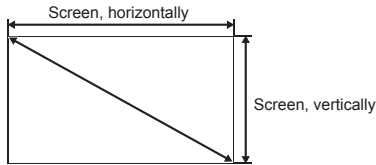

This is the throw distance ratio when the screen size is 100. Since design values are used, there will be some disparity.

[For the 4:3 ratio]

4:3											
Screen size	inch			31"	40"	50"	60"	70"	80"	90"	100"
Screen size, horizontally	m			0.6	0.8	1.0	1.2	1.4	1.6	1.8	2.0
Screen size, vertically	m			0.5	0.6	0.8	0.9	1.1	1.2	1.4	1.5
Projection distance (Shortest to longest)	m			1.4-1.4	1.4-1.8	1.8-2.3	2.1-2.8	2.5-3.3	2.9-3.7	3.2-4.2	3.6-4.7
h1=h2	cm			24	30	38	46	53	61	69	76
Screen size	inch	110"	120"	130"	140"	150"	160"	170"	180"	190"	200"
Screen size, horizontally	m	2.2	2.4	2.6	2.8	3.0	3.3	3.5	3.7	3.9	4.1
Screen size, vertically	m	1.7	1.8	2.0	2.1	2.3	2.4	2.6	2.7	2.9	3.0
Projection distance (Shortest to longest)	m	4.0-5.2	4.3-5.6	4.7-6.1	5.1-6.6	5.5-7.1	5.8-7.5	6.2-8.0	6.6-8.5	6.9-9.0	7.3-9.5
h1=h2	cm	84	91	99	107	114	122	130	137	145	152
Screen size	inch	210"	220"	230"	240"	250"	260"	270"	280"	290"	300"
Screen size, horizontally	m	4.3	4.5	4.7	4.9	5.1	5.3	5.5	5.7	5.9	6.1
Screen size, vertically	m	3.2	3.4	3.5	3.7	3.8	4.0	4.1	4.3	4.4	4.6
Projection distance (Shortest to longest)	m	7.7-9.9	8.0-10.4	8.4-10.9	8.8-11.4	9.2-11.8	9.5-12.3	9.9-12.8	10.3-13.3	10.6-13.8	11.0-14.2
h1=h2	cm	160	168	175	183	191	198	206	213	221	229
Screen size	inch	310"	320"	330"	340"	350"	360"	370"	380"	390"	400"
Screen size, horizontally	m	6.3	6.5	6.7	6.9	7.1	7.3	7.5	7.7	7.9	8.1
Screen size, vertically	m	4.7	4.9	5.0	5.2	5.3	5.5	5.6	5.8	5.9	6.1
Projection distance (Shortest to longest)	m	11.4-14.7	11.7-14.7	12.1-14.7	12.5-14.7	12.8-14.7	13.2-14.7	13.6-14.7	14.0-14.7	14.3-14.7	14.7-14.7
h1=h2	cm	236	244	251	259	267	274	282	290	297	305