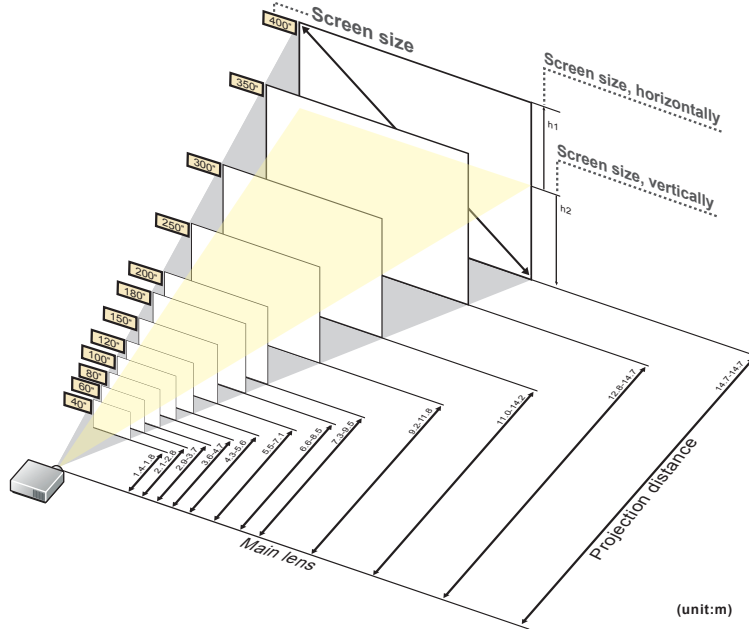

This is the throw distance ratio when the screen size is 100. Since design values are used, there will be some disparity.

[For the 4:3 ratio]

4:3											
Screen size	inch			31"	40"	50"	60"	70"	80"	90"	100"
Screen size, horizontally	m			0.6	0.8	1.0	1.2	1.4	1.6	1.8	2.0
Screen size, vertically	m			0.5	0.6	0.8	0.9	1.1	1.2	1.4	1.5
Projection distance (Shortest to longest)	m			1.4-1.4	1.4-1.8	1.8-2.3	2.1-2.8	2.5-3.3	2.9-3.7	3.2-4.2	3.6-4.7
h1=h2	cm			24	30	38	46	53	61	69	76
Screen size	inch	110"	120"	130"	140"	150"	160"	170"	180"	190"	200"
Screen size, horizontally	m	2.2	2.4	2.6	2.8	3.0	3.3	3.5	3.7	3.9	4.1
Screen size, vertically	m	1.7	1.8	2.0	2.1	2.3	2.4	2.6	2.7	2.9	3.0
Projection distance (Shortest to longest)	m	4.0-5.2	4.3-5.6	4.7-6.1	5.1-6.6	5.5-7.1	5.8-7.5	6.2-8.0	6.6-8.5	6.9-9.0	7.3-9.5
h1=h2	cm	84	91	99	107	114	122	130	137	145	152
Screen size	inch	210"	220"	230"	240"	250"	260"	270"	280"	290"	300"
Screen size, horizontally	m	4.3	4.5	4.7	4.9	5.1	5.3	5.5	5.7	5.9	6.1
Screen size, vertically	m	3.2	3.4	3.5	3.7	3.8	4.0	4.1	4.3	4.4	4.6
Projection distance (Shortest to longest)	m	7.7-9.9	8.0-10.4	8.4-10.9	8.8-11.4	9.2-11.8	9.5-12.3	9.9-12.8	10.3-13.3	10.6-13.8	11.0-14.2
h1=h2	cm	160	168	175	183	191	198	206	213	221	229
Screen size	inch	310"	320"	330"	340"	350"	360"	370"	380"	390"	400"
Screen size, horizontally	m	6.3	6.5	6.7	6.9	7.1	7.3	7.5	7.7	7.9	8.1
Screen size, vertically	m	4.7	4.9	5.0	5.2	5.3	5.5	5.6	5.8	5.9	6.1
Projection distance (Shortest to longest)	m	11.4-14.7	11.7-14.7	12.1-14.7	12.5-14.7	12.8-14.7	13.2-14.7	13.6-14.7	14.0-14.7	14.3-14.7	14.7-14.7
h1=h2	cm	236	244	251	259	267	274	282	290	297	305