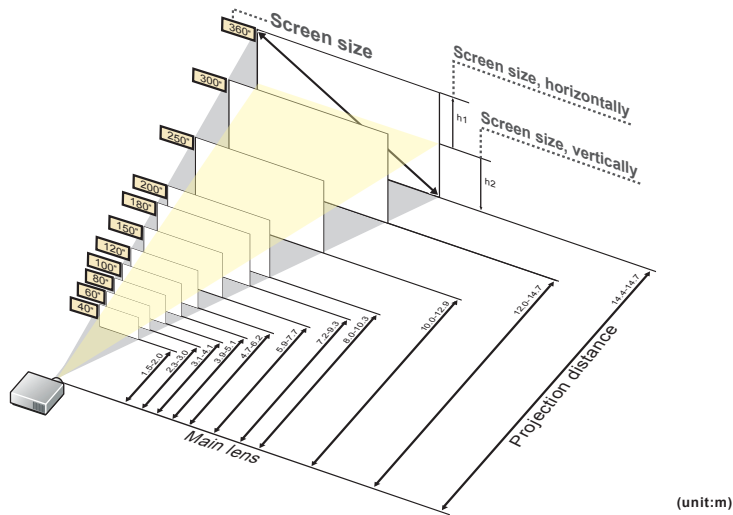

16:9											
Screen size	inch			30"	40"	50"	60"	70"	80"	90"	100"
Screen size, horizontally	m			0.7	0.9	1.1	1.3	1.5	1.8	2.0	2.2
Screen size, vertically	m			0.4	0.5	0.6	0.7	0.9	1.0	1.1	1.2
Projection distance (Shortest to longest)	m			1.4-1.5	1.5-2.0	1.9-2.5	2.3-3.0	2.7-3.5	3.1-4.1	3.5-4.6	3.9-5.1
h1=h2	cm			18	25	31	37	44	50	56	62
Screen size	inch	110"	120"	130"	140"	150"	160"	170"	180"	190"	200"
Screen size, horizontally	m	2.4	2.7	2.9	3.1	3.3	3.5	3.8	4.0	4.2	4.4
Screen size, vertically	m	1.4	1.5	1.6	1.7	1.9	2.0	2.1	2.2	2.4	2.5
Projection distance (Shortest to longest)	m	4.3-5.6	4.7-6.2	5.1-6.7	5.5-7.2	5.9-7.7	6.4-8.2	6.8-8.8	7.2-9.3	7.6-9.8	8.0-10.3
h1=h2	cm	68	75	81	87	93	100	106	112	118	125
Screen size	inch	210"	220"	230"	240"	250"	260"	270"	280"	290"	300"
Screen size, horizontally	m	4.6	4.9	5.1	5.3	5.5	5.8	6.0	6.2	6.4	6.6
Screen size, vertically	m	2.6	2.7	2.9	3.0	3.1	3.2	3.4	3.5	3.6	3.7
Projection distance (Shortest to longest)	m	8.4-10.8	8.8-11.4	9.2-11.9	9.6-12.4	10.0-12.9	10.4-13.4	10.8-14.0	11.2-14.5	11.6-14.7	12.0-14.7
h1=h2	cm	131	137	143	149	156	162	168	174	181	187
Screen size	inch	310"	320"	330"	340"	350"	360"				
Screen size, horizontally	m	6.9	7.1	7.3	7.5	7.7	8.0				
Screen size, vertically	m	3.9	4.0	4.1	4.2	4.4	4.5				
Projection distance (Shortest to longest)	m	12.4-14.7	12.8-14.7	13.2-14.7	13.6-14.7	14.0-14.7	14.4-14.7				
h1=h2	cm	193	199	205	212	218	224