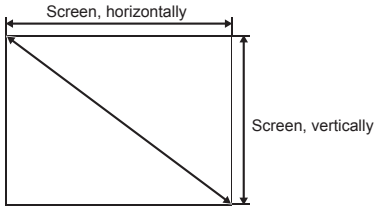

This is the throw distance ratio when the screen size is 100. Since design values are used, there will be some disparity.

[For the 4:3 ratio]

4:3											
Screen size	inch			31"	40"	50"	60"	70"	80"	90"	100"
Screen size, horizontally	m			0.6	0.8	1.0	1.2	1.4	1.6	1.8	2.0
Screen size, vertically	m			0.5	0.6	0.8	0.9	1.1	1.2	1.4	1.5
Projection distance (Shortest to longest)	m			1.4-1.4	1.4-1.8	1.8-2.3	2.1-2.8	2.5-3.3	2.9-3.7	3.2-4.2	3.6-4.7
h1=h2	cm			24	30	38	46	53	61	69	76
Screen size	inch	110"	120"	130"	140"	150"	160"	170"	180"	190"	200"
Screen size, horizontally	m	2.2	2.4	2.6	2.8	3.0	3.3	3.5	3.7	3.9	4.1
Screen size, vertically	m	1.7	1.8	2.0	2.1	2.3	2.4	2.6	2.7	2.9	3.0
Projection distance (Shortest to longest)	m	4.0-5.2	4.3-5.6	4.7-6.1	5.1-6.6	5.5-7.1	5.8-7.5	6.2-8.0	6.6-8.5	6.9-9.0	7.3-9.5
h1=h2	cm	84	91	99	107	114	122	130	137	145	152
Screen size	inch	210"	220"	230"	240"	250"	260"	270"	280"	290"	300"
Screen size, horizontally	m	4.3	4.5	4.7	4.9	5.1	5.3	5.5	5.7	5.9	6.1
Screen size, vertically	m	3.2	3.4	3.5	3.7	3.8	4.0	4.1	4.3	4.4	4.6
Projection distance (Shortest to longest)	m	7.7-9.9	8.0-10.4	8.4-10.9	8.8-11.4	9.2-11.8	9.5-12.3	9.9-12.8	10.3-13.3	10.6-13.8	11.0-14.2
h1=h2	cm	160	168	175	183	191	198	206	213	221	229
Screen size	inch	310"	320"	330"	340"	350"	360"	370"	380"	390"	400"
Screen size, horizontally	m	6.3	6.5	6.7	6.9	7.1	7.3	7.5	7.7	7.9	8.1
Screen size, vertically	m	4.7	4.9	5.0	5.2	5.3	5.5	5.6	5.8	5.9	6.1
Projection distance (Shortest to longest)	m	11.4-14.7	11.7-14.7	12.1-14.7	12.5-14.7	12.8-14.7	13.2-14.7	13.6-14.7	14.0-14.7	14.3-14.7	14.7-14.7
h1=h2	cm	236	244	251	259	267	274	282	290	297	305