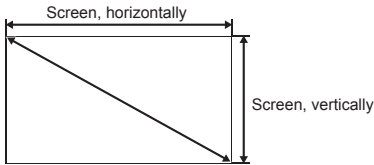

This is the throw distance ratio when the screen size is 100. Since design values are used, there will be some disparity.

[For the 4:3 ratio]

4:3											
Screen size	inch			31"	40"	50"	60"	70"	80"	90"	100"
Screen size, horizontally	m			0.6	0.8	1.0	1.2	1.4	1.6	1.8	2.0
Screen size, vertically	m			0.5	0.6	0.8	0.9	1.1	1.2	1.4	1.5
Projection distance (Shortest to longest)	m			1.4-1.4	1.4-1.8	1.8-2.3	2.1-2.8	2.5-3.3	2.9-3.7	3.2-4.2	3.6-4.7
h1=h2	cm			24	30	38	46	53	61	69	76
Screen size	inch	110"	120"	130"	140"	150"	160"	170"	180"	190"	200"
Screen size, horizontally	m	2.2	2.4	2.6	2.8	3.0	3.3	3.5	3.7	3.9	4.1
Screen size, vertically	m	1.7	1.8	2.0	2.1	2.3	2.4	2.6	2.7	2.9	3.0
Projection distance (Shortest to longest)	m	4.0-5.2	4.3-5.6	4.7-6.1	5.1-6.6	5.5-7.1	5.8-7.5	6.2-8.0	6.6-8.5	6.9-9.0	7.3-9.5
h1=h2	cm	84	91	99	107	114	122	130	137	145	152
Screen size	inch	210"	220"	230"	240"	250"	260"	270"	280"	290"	300"
Screen size, horizontally	m	4.3	4.5	4.7	4.9	5.1	5.3	5.5	5.7	5.9	6.1
Screen size, vertically	m	3.2	3.4	3.5	3.7	3.8	4.0	4.1	4.3	4.4	4.6
Projection distance (Shortest to longest)	m	7.7-9.9	8.0-10.4	8.4-10.9	8.8-11.4	9.2-11.8	9.5-12.3	9.9-12.8	10.3-13.3	10.6-13.8	11.0-14.2
h1=h2	cm	160	168	175	183	191	198	206	213	221	229
Screen size	inch	310"	320"	330"	340"	350"	360"	370"	380"	390"	400"
Screen size, horizontally	m	6.3	6.5	6.7	6.9	7.1	7.3	7.5	7.7	7.9	8.1
Screen size, vertically	m	4.7	4.9	5.0	5.2	5.3	5.5	5.6	5.8	5.9	6.1
Projection distance (Shortest to longest)	m	11.4-14.7	11.7-14.7	12.1-14.7	12.5-14.7	12.8-14.7	13.2-14.7	13.6-14.7	14.0-14.7	14.3-14.7	14.7-14.7
h1=h2	cm	236	244	251	259	267	274	282	290	297	305