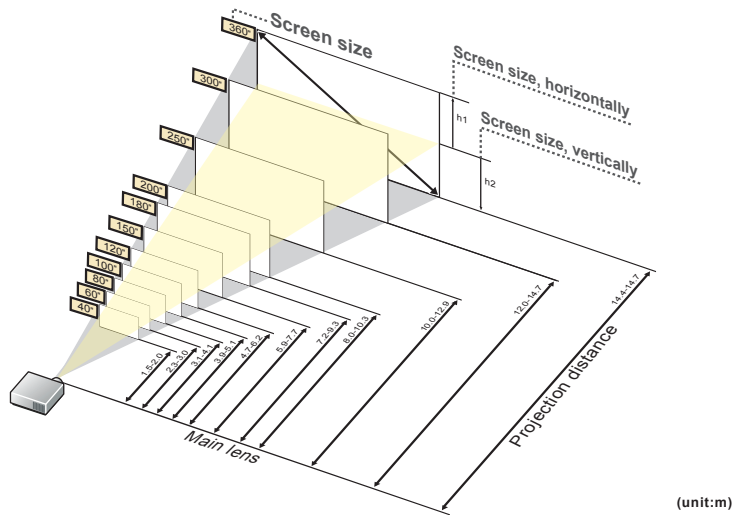

16:9											
Screen size	inch			30"	40"	50"	60"	70"	80"	90"	100"
Screen size, horizontally	m			0.7	0.9	1.1	1.3	1.5	1.8	2.0	2.2
Screen size, vertically	m			0.4	0.5	0.6	0.7	0.9	1.0	1.1	1.2
Projection distance (Shortest to longest)	m			1.4-1.5	1.5-2.0	1.9-2.5	2.3-3.0	2.7-3.5	3.1-4.1	3.5-4.6	3.9-5.1
h1=h2	cm			18	25	31	37	44	50	56	62
Screen size	inch	110"	120"	130"	140"	150"	160"	170"	180"	190"	200"
Screen size, horizontally	m	2.4	2.7	2.9	3.1	3.3	3.5	3.8	4.0	4.2	4.4
Screen size, vertically	m	1.4	1.5	1.6	1.7	1.9	2.0	2.1	2.2	2.4	2.5
Projection distance (Shortest to longest)	m	4.3-5.6	4.7-6.2	5.1-6.7	5.5-7.2	5.9-7.7	6.4-8.2	6.8-8.8	7.2-9.3	7.6-9.8	8.0-10.3
h1=h2	cm	68	75	81	87	93	100	106	112	118	125
Screen size	inch	210"	220"	230"	240"	250"	260"	270"	280"	290"	300"
Screen size, horizontally	m	4.6	4.9	5.1	5.3	5.5	5.8	6.0	6.2	6.4	6.6
Screen size, vertically	m	2.6	2.7	2.9	3.0	3.1	3.2	3.4	3.5	3.6	3.7
Projection distance (Shortest to longest)	m	8.4-10.8	8.8-11.4	9.2-11.9	9.6-12.4	10.0-12.9	10.4-13.4	10.8-14.0	11.2-14.5	11.6-14.7	12.0-14.7
h1=h2	cm	131	137	143	149	156	162	168	174	181	187
Screen size	inch	310"	320"	330"	340"	350"	360"				
Screen size, horizontally	m	6.9	7.1	7.3	7.5	7.7	8.0				
Screen size, vertically	m	3.9	4.0	4.1	4.2	4.4	4.5				
Projection distance (Shortest to longest)	m	12.4-14.7	12.8-14.7	13.2-14.7	13.6-14.7	14.0-14.7	14.4-14.7				
h1=h2	cm	193	199	205	212	218	224