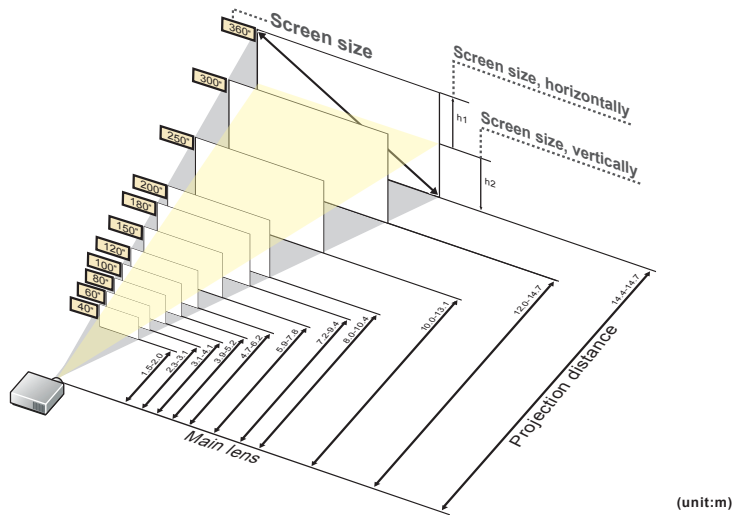

16:9												
Screen size	inch				31"	40"	50"	60"	70"	80"	90"	100"
Screen size, horizontally	m				0.7	0.9	1.1	1.3	1.5	1.8	2.0	2.2
Screen size, vertically	m				0.4	0.5	0.6	0.7	0.9	1.0	1.1	1.2
Projection distance (Shortest to longest)	m				1.4-1.5	1.5-2.0	1.9-2.5	2.3-3.1	2.7-3.6	3.1-4.1	3.5-4.6	3.9-5.2
h1=h2	cm				18	25	31	37	44	50	56	62
Screen size	inch	110"	120"	130"	140"	150"	160"	170"	180"	190"	200"	
Screen size, horizontally	m	2.4	2.7	2.9	3.1	3.3	3.5	3.8	4.0	4.2	4.4	
Screen size, vertically	m	1.4	1.5	1.6	1.7	1.9	2.0	2.1	2.2	2.4	2.5	
Projection distance (Shortest to longest)	m	4.3-5.7	4.7-6.2	5.1-6.8	5.5-7.3	5.9-7.8	6.3-8.3	6.7-8.9	7.2-9.4	7.6-9.9	8.0-10.4	
h1=h2	cm	68	75	81	87	93	100	106	112	118	125	
Screen size	inch	210"	220"	230"	240"	250"	260"	270"	280"	290"	300"	
Screen size, horizontally	m	4.6	4.9	5.1	5.3	5.5	5.8	6.0	6.2	6.4	6.6	
Screen size, vertically	m	2.6	2.7	2.9	3.0	3.1	3.2	3.4	3.5	3.6	3.7	
Projection distance (Shortest to longest)	m	8.4-11.0	8.8-11.5	9.2-12.0	9.6-12.5	10.0-13.1	10.4-13.6	10.8-14.1	11.2-14.7	11.6-14.7	12.0-14.7	
h1=h2	cm	131	137	143	149	156	162	168	174	181	187	
Screen size	inch	310"	320"	330"	340"	350"	360"					
Screen size, horizontally	m	6.9	7.1	7.3	7.5	7.7	8.0					
Screen size, vertically	m	3.9	4.0	4.1	4.2	4.4	4.5					
Projection distance (Shortest to longest)	m	12.4-14.7	12.8-14.7	13.2-14.7	13.6-14.7	14.0-14.7	14.4-14.7					
h1=h2	cm	193	199	205	212	218	224