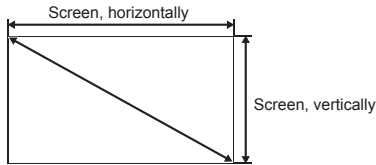

This is the throw distance ratio when the screen size is 100. Since design values are used, there will be some disparity.

[For the 4:3 ratio]

4:3												
Screen size	inch				31"	40"	50"	60"	70"	80"	90"	100"
Screen size, horizontally	m				0.6	0.8	1.0	1.2	1.4	1.6	1.8	2.0
Screen size, vertically	m				0.5	0.6	0.8	0.9	1.1	1.2	1.4	1.5
Projection distance (Shortest to longest)	m				1.4-1.4	1.4-1.8	1.8-2.3	2.1-2.8	2.5-3.3	2.9-3.8	3.2-4.3	3.6-4.7
h1=h2	cm				24	30	38	46	53	61	69	76
Screen size	inch	110"	120"	130"	140"	150"	160"	170"	180"	190"	200"	
Screen size, horizontally	m	2.2	2.4	2.6	2.8	3.0	3.3	3.5	3.7	3.9	4.1	
Screen size, vertically	m	1.7	1.8	2.0	2.1	2.3	2.4	2.6	2.7	2.9	3.0	
Projection distance (Shortest to longest)	m	4.0-5.2	4.3-5.7	4.7-6.2	5.1-6.7	5.4-7.2	5.8-7.6	6.2-8.1	6.6-8.6	6.9-9.1	7.3-9.6	
h1=h2	cm	84	91	99	107	114	122	130	137	145	152	
Screen size	inch	210"	220"	230"	240"	250"	260"	270"	280"	290"	300"	
Screen size, horizontally	m	4.3	4.5	4.7	4.9	5.1	5.3	5.5	5.7	5.9	6.1	
Screen size, vertically	m	3.2	3.4	3.5	3.7	3.8	4.0	4.1	4.3	4.4	4.6	
Projection distance (Shortest to longest)	m	7.7-10.1	8.0-10.5	8.4-11.0	8.8-11.5	9.1-12.0	9.5-12.5	9.9-13.0	10.2-13.4	10.6-13.9	11.0-14.4	
h1=h2	cm	160	168	175	183	191	198	206	213	221	229	
Screen size	inch	310"	320"	330"	340"	350"	360"	370"	380"	390"	400"	
Screen size, horizontally	m	6.3	6.5	6.7	6.9	7.1	7.3	7.5	7.7	7.9	8.1	
Screen size, vertically	m	4.7	4.9	5.0	5.2	5.3	5.5	5.6	5.8	5.9	6.1	
Projection distance (Shortest to longest)	m	11.4-14.7	11.7-14.7	12.1-14.7	12.5-14.7	12.8-14.7	13.2-14.7	13.6-14.7	13.9-14.7	14.3-14.7	14.7-14.7	
h1=h2	cm	236	244	251	259	267	274	282	290	297	305	