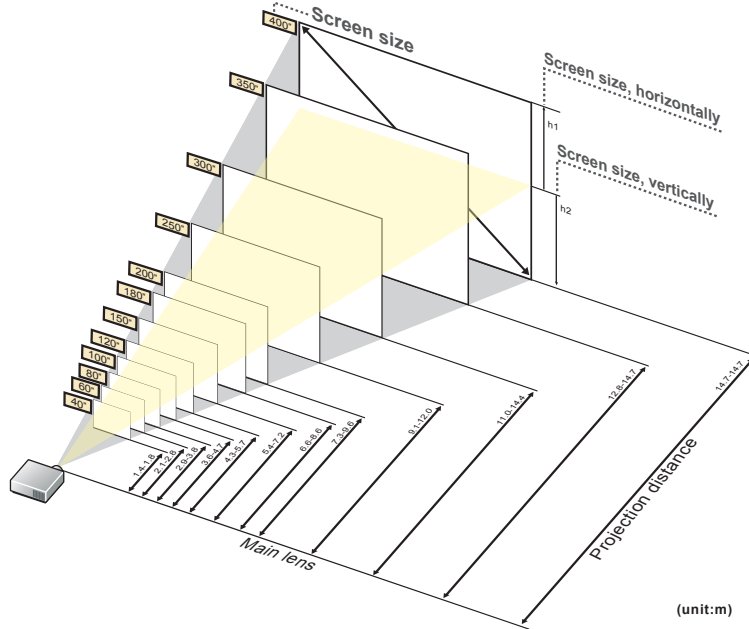

This is the throw distance ratio when the screen size is 100. Since design values are used, there will be some disparity.

[For the 4:3 ratio]

4:3												
Screen size	inch				31"	40"	50"	60"	70"	80"	90"	100"
Screen size, horizontally	m				0.6	0.8	1.0	1.2	1.4	1.6	1.8	2.0
Screen size, vertically	m				0.5	0.6	0.8	0.9	1.1	1.2	1.4	1.5
Projection distance (Shortest to longest)	m				1.4-1.4	1.4-1.8	1.8-2.3	2.1-2.8	2.5-3.3	2.9-3.8	3.2-4.3	3.6-4.7
h1=h2	cm				24	30	38	46	53	61	69	76
Screen size	inch	110"	120"	130"	140"	150"	160"	170"	180"	190"	200"	
Screen size, horizontally	m	2.2	2.4	2.6	2.8	3.0	3.3	3.5	3.7	3.9	4.1	
Screen size, vertically	m	1.7	1.8	2.0	2.1	2.3	2.4	2.6	2.7	2.9	3.0	
Projection distance (Shortest to longest)	m	4.0-5.2	4.3-5.7	4.7-6.2	5.1-6.7	5.4-7.2	5.8-7.6	6.2-8.1	6.6-8.6	6.9-9.1	7.3-9.6	
h1=h2	cm	84	91	99	107	114	122	130	137	145	152	
Screen size	inch	210"	220"	230"	240"	250"	260"	270"	280"	290"	300"	
Screen size, horizontally	m	4.3	4.5	4.7	4.9	5.1	5.3	5.5	5.7	5.9	6.1	
Screen size, vertically	m	3.2	3.4	3.5	3.7	3.8	4.0	4.1	4.3	4.4	4.6	
Projection distance (Shortest to longest)	m	7.7-10.1	8.0-10.5	8.4-11.0	8.8-11.5	9.1-12.0	9.5-12.5	9.9-13.0	10.2-13.4	10.6-13.9	11.0-14.4	
h1=h2	cm	160	168	175	183	191	198	206	213	221	229	
Screen size	inch	310"	320"	330"	340"	350"	360"	370"	380"	390"	400"	
Screen size, horizontally	m	6.3	6.5	6.7	6.9	7.1	7.3	7.5	7.7	7.9	8.1	
Screen size, vertically	m	4.7	4.9	5.0	5.2	5.3	5.5	5.6	5.8	5.9	6.1	
Projection distance (Shortest to longest)	m	11.4-14.7	11.7-14.7	12.1-14.7	12.5-14.7	12.8-14.7	13.2-14.7	13.6-14.7	13.9-14.7	14.3-14.7	14.7-14.7	
h1=h2	cm	236	244	251	259	267	274	282	290	297	305	