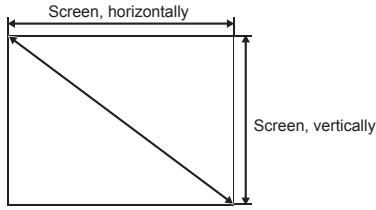

This is the throw distance ratio when the screen size is 100. Since design values are used, there will be some disparity.

[For the 4:3 ratio]

4:3												
Screen size	inch				31"	40"	50"	60"	70"	80"	90"	100"
Screen size, horizontally	m				0.6	0.8	1.0	1.2	1.4	1.6	1.8	2.0
Screen size, vertically	m				0.5	0.6	0.8	0.9	1.1	1.2	1.4	1.5
Projection distance (Shortest to longest)	m				1.4-1.4	1.4-1.8	1.8-2.3	2.1-2.8	2.5-3.3	2.9-3.8	3.2-4.3	3.6-4.7
h1=h2	cm				24	30	38	46	53	61	69	76
Screen size	inch	110"	120"	130"	140"	150"	160"	170"	180"	190"	200"	
Screen size, horizontally	m	2.2	2.4	2.6	2.8	3.0	3.3	3.5	3.7	3.9	4.1	
Screen size, vertically	m	1.7	1.8	2.0	2.1	2.3	2.4	2.6	2.7	2.9	3.0	
Projection distance (Shortest to longest)	m	4.0-5.2	4.3-5.7	4.7-6.2	5.1-6.7	5.4-7.2	5.8-7.6	6.2-8.1	6.6-8.6	6.9-9.1	7.3-9.6	
h1=h2	cm	84	91	99	107	114	122	130	137	145	152	
Screen size	inch	210"	220"	230"	240"	250"	260"	270"	280"	290"	300"	
Screen size, horizontally	m	4.3	4.5	4.7	4.9	5.1	5.3	5.5	5.7	5.9	6.1	
Screen size, vertically	m	3.2	3.4	3.5	3.7	3.8	4.0	4.1	4.3	4.4	4.6	
Projection distance (Shortest to longest)	m	7.7-10.1	8.0-10.5	8.4-11.0	8.8-11.5	9.1-12.0	9.5-12.5	9.9-13.0	10.2-13.4	10.6-13.9	11.0-14.4	
h1=h2	cm	160	168	175	183	191	198	206	213	221	229	
Screen size	inch	310"	320"	330"	340"	350"	360"	370"	380"	390"	400"	
Screen size, horizontally	m	6.3	6.5	6.7	6.9	7.1	7.3	7.5	7.7	7.9	8.1	
Screen size, vertically	m	4.7	4.9	5.0	5.2	5.3	5.5	5.6	5.8	5.9	6.1	
Projection distance (Shortest to longest)	m	11.4-14.7	11.7-14.7	12.1-14.7	12.5-14.7	12.8-14.7	13.2-14.7	13.6-14.7	13.9-14.7	14.3-14.7	14.7-14.7	
h1=h2	cm	236	244	251	259	267	274	282	290	297	305	