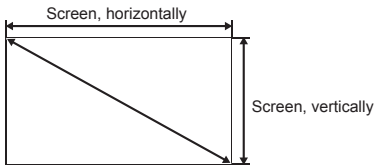

This is the throw distance ratio when the screen size is 100. Since design values are used, there will be some disparity.

[For the 4:3 ratio]

4:3												
Screen size	inch				34"	40"	50"	60"	70"	80"	90"	100"
Screen size, horizontally	m				0.7	0.8	1.0	1.2	1.4	1.6	1.8	2.0
Screen size, vertically	m				0.5	0.6	0.8	0.9	1.1	1.2	1.4	1.5
Projection distance (Shortest to longest)	m				1.3-1.3	1.3-1.5	1.6-1.9	1.9-2.3	2.3-2.7	2.6-3.1	2.9-3.5	3.2-3.8
h1	cm				47	55	69	82	96	110	123	137
h2	cm				5	6	8	9	11	12	14	15
Screen size	inch	110"	120"	130"	140"	150"	160"	170"	180"	190"	200"	
Screen size, horizontally	m	2.2	2.4	2.6	2.8	3.0	3.3	3.5	3.7	3.9	4.1	
Screen size, vertically	m	1.7	1.8	2.0	2.1	2.3	2.4	2.6	2.7	2.9	3.0	
Projection distance (Shortest to longest)	m	3.6-4.2	3.9-4.6	4.2-5.0	4.5-5.4	4.9-5.8	5.2-6.2	5.5-6.5	5.8-6.5	6.2-6.5	6.5-6.5	
h1	cm	151	165	178	192	206	219	233	247	261	274	
h2	cm	17	18	20	21	23	24	26	27	29	30	

[For the 16:9 ratio]

16:9												
Screen size	inch					40"	50"	60"	70"	80"	90"	100"
Screen size, horizontally	m					0.9	1.1	1.3	1.5	1.8	2.0	2.2
Screen size, vertically	m					0.5	0.6	0.7	0.9	1.0	1.1	1.2
Projection distance (Shortest to longest)	m					1.4-1.7	1.7-2.1	2.1-2.5	2.5-2.9	2.8-3.3	3.2-3.8	3.5-4.2
h3	cm					2	2	2	3	3	4	4
Screen size	inch	110"	120"	130"	140"	150"	160"	170"	180"			
Screen size, horizontally	m	2.4	2.7	2.9	3.1	3.3	3.5	3.8	4.0			
Screen size, vertically	m	1.4	1.5	1.6	1.7	1.9	2.0	2.1	2.2			
Projection distance (Shortest to longest)	m	3.9-4.6	4.2-5.0	4.6-5.5	4.9-5.9	5.3-6.3	5.6-6.5	6.0-6.5	6.3-6.5			
h3	cm	5	5	5	6	6	7	7	7			