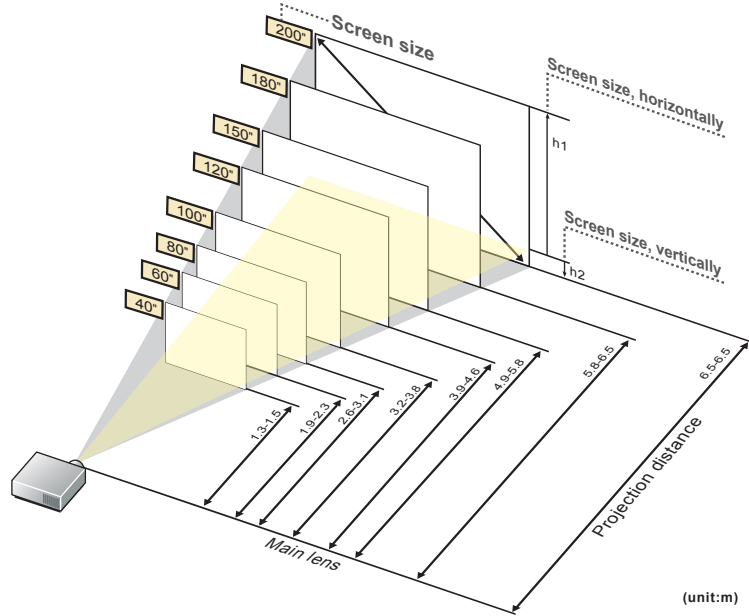

This is the throw distance ratio when the screen size is 100. Since design values are used, there will be some disparity.

[For the 4:3 ratio]

4:3												
Screen size	inch				34"	40"	50"	60"	70"	80"	90"	100"
Screen size, horizontally	m				0.7	0.8	1.0	1.2	1.4	1.6	1.8	2.0
Screen size, vertically	m				0.5	0.6	0.8	0.9	1.1	1.2	1.4	1.5
Projection distance (Shortest to longest)	m				1.3-1.3	1.3-1.5	1.6-1.9	1.9-2.3	2.3-2.7	2.6-3.1	2.9-3.5	3.2-3.8
h1	cm				47	55	69	82	96	110	123	137
h2	cm				5	6	8	9	11	12	14	15
Screen size	inch	110"	120"	130"	140"	150"	160"	170"	180"	190"	200"	
Screen size, horizontally	m	2.2	2.4	2.6	2.8	3.0	3.3	3.5	3.7	3.9	4.1	
Screen size, vertically	m	1.7	1.8	2.0	2.1	2.3	2.4	2.6	2.7	2.9	3.0	
Projection distance (Shortest to longest)	m	3.6-4.2	3.9-4.6	4.2-5.0	4.5-5.4	4.9-5.8	5.2-6.2	5.5-6.5	5.8-6.5	6.2-6.5	6.5-6.5	
h1	cm	151	165	178	192	206	219	233	247	261	274	
h2	cm	17	18	20	21	23	24	26	27	29	30	

[For the 16:9 ratio]

16:9												
Screen size	inch					40"	50"	60"	70"	80"	90"	100"
Screen size, horizontally	m					0.9	1.1	1.3	1.5	1.8	2.0	2.2
Screen size, vertically	m					0.5	0.6	0.7	0.9	1.0	1.1	1.2
Projection distance (Shortest to longest)	m					1.4-1.7	1.7-2.1	2.1-2.5	2.5-2.9	2.8-3.3	3.2-3.8	3.5-4.2
h3	cm					2	2	2	3	3	4	4
Screen size	inch	110"	120"	130"	140"	150"	160"	170"	180"			
Screen size, horizontally	m	2.4	2.7	2.9	3.1	3.3	3.5	3.8	4.0			
Screen size, vertically	m	1.4	1.5	1.6	1.7	1.9	2.0	2.1	2.2			
Projection distance (Shortest to longest)	m	3.9-4.6	4.2-5.0	4.6-5.5	4.9-5.9	5.3-6.3	5.6-6.5	6.0-6.5	6.3-6.5			
h3	cm	5	5	5	6	6	7	7	7			