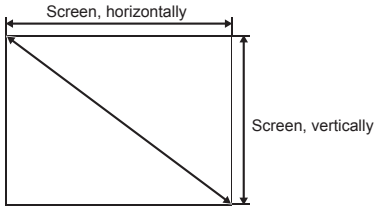

This is the throw distance ratio when the screen size is 100. Since design values are used, there will be some disparity.

[For the 4:3 ratio]

4:3												
Screen size	inch				34"	40"	50"	60"	70"	80"	90"	100"
Screen size, horizontally	m				0.7	0.8	1.0	1.2	1.4	1.6	1.8	2.0
Screen size, vertically	m				0.5	0.6	0.8	0.9	1.1	1.2	1.4	1.5
Projection distance (Shortest to longest)	m				1.3-1.3	1.3-1.5	1.6-1.9	1.9-2.3	2.3-2.7	2.6-3.1	2.9-3.5	3.2-3.8
h1	cm				47	55	69	82	96	110	123	137
h2	cm				5	6	8	9	11	12	14	15
Screen size	inch	110"	120"	130"	140"	150"	160"	170"	180"	190"	200"	
Screen size, horizontally	m	2.2	2.4	2.6	2.8	3.0	3.3	3.5	3.7	3.9	4.1	
Screen size, vertically	m	1.7	1.8	2.0	2.1	2.3	2.4	2.6	2.7	2.9	3.0	
Projection distance (Shortest to longest)	m	3.6-4.2	3.9-4.6	4.2-5.0	4.5-5.4	4.9-5.8	5.2-6.2	5.5-6.5	5.8-6.5	6.2-6.5	6.5-6.5	
h1	cm	151	165	178	192	206	219	233	247	261	274	
h2	cm	17	18	20	21	23	24	26	27	29	30	

[For the 16:9 ratio]

16:9												
Screen size	inch					40"	50"	60"	70"	80"	90"	100"
Screen size, horizontally	m					0.9	1.1	1.3	1.5	1.8	2.0	2.2
Screen size, vertically	m					0.5	0.6	0.7	0.9	1.0	1.1	1.2
Projection distance (Shortest to longest)	m					1.4-1.7	1.7-2.1	2.1-2.5	2.5-2.9	2.8-3.3	3.2-3.8	3.5-4.2
h3	cm					2	2	2	3	3	4	4
Screen size	inch	110"	120"	130"	140"	150"	160"	170"	180"			
Screen size, horizontally	m	2.4	2.7	2.9	3.1	3.3	3.5	3.8	4.0			
Screen size, vertically	m	1.4	1.5	1.6	1.7	1.9	2.0	2.1	2.2			
Projection distance (Shortest to longest)	m	3.9-4.6	4.2-5.0	4.6-5.5	4.9-5.9	5.3-6.3	5.6-6.5	6.0-6.5	6.3-6.5			
h3	cm	5	5	5	6	6	7	7	7			