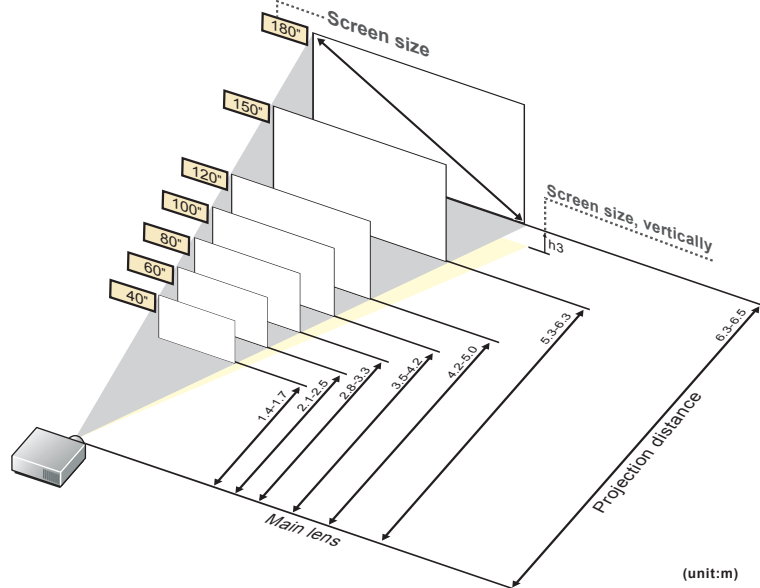

This is the throw distance ratio when the screen size is 100. Since design values are used, there will be some disparity.

[For the 4:3 ratio]

4:3												
Screen size	inch				34"	40"	50"	60"	70"	80"	90"	100"
Screen size, horizontally	m				0.7	0.8	1.0	1.2	1.4	1.6	1.8	2.0
Screen size, vertically	m				0.5	0.6	0.8	0.9	1.1	1.2	1.4	1.5
Projection distance (Shortest to longest)	m				1.3-1.3	1.3-1.5	1.6-1.9	1.9-2.3	2.3-2.7	2.6-3.1	2.9-3.5	3.2-3.8
h1	cm				47	55	69	82	96	110	123	137
h2	cm				5	6	8	9	11	12	14	15
Screen size	inch	110"	120"	130"	140"	150"	160"	170"	180"	190"	200"	
Screen size, horizontally	m	2.2	2.4	2.6	2.8	3.0	3.3	3.5	3.7	3.9	4.1	
Screen size, vertically	m	1.7	1.8	2.0	2.1	2.3	2.4	2.6	2.7	2.9	3.0	
Projection distance (Shortest to longest)	m	3.6-4.2	3.9-4.6	4.2-5.0	4.5-5.4	4.9-5.8	5.2-6.2	5.5-6.5	5.8-6.5	6.2-6.5	6.5-6.5	
h1	cm	151	165	178	192	206	219	233	247	261	274	
h2	cm	17	18	20	21	23	24	26	27	29	30	

[For the 16:9 ratio]

16:9												
Screen size	inch					40"	50"	60"	70"	80"	90"	100"
Screen size, horizontally	m					0.9	1.1	1.3	1.5	1.8	2.0	2.2
Screen size, vertically	m					0.5	0.6	0.7	0.9	1.0	1.1	1.2
Projection distance (Shortest to longest)	m					1.4-1.7	1.7-2.1	2.1-2.5	2.5-2.9	2.8-3.3	3.2-3.8	3.5-4.2
h3	cm					2	2	2	3	3	4	4
Screen size	inch	110"	120"	130"	140"	150"	160"	170"	180"			
Screen size, horizontally	m	2.4	2.7	2.9	3.1	3.3	3.5	3.8	4.0			
Screen size, vertically	m	1.4	1.5	1.6	1.7	1.9	2.0	2.1	2.2			
Projection distance (Shortest to longest)	m	3.9-4.6	4.2-5.0	4.6-5.5	4.9-5.9	5.3-6.3	5.6-6.5	6.0-6.5	6.3-6.5			
h3	cm	5	5	5	6	6	7	7	7			