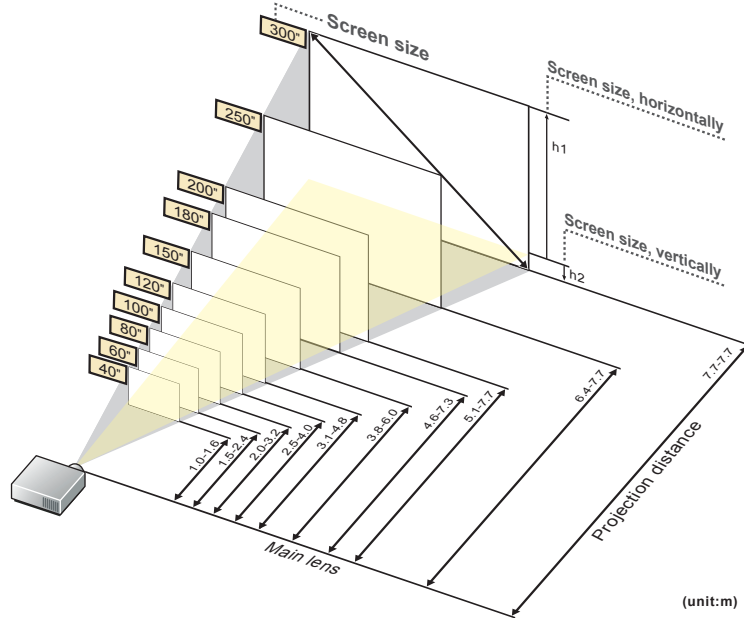

This is the throw distance ratio when the screen size is 100. Since design values are used, there will be some disparity.

[For the 4:3 ratio]

4:3

Screen size	inch				40"	50"	60"	70"	80"	90"	100"
Screen size, horizontally	m				0.8	1.0	1.2	1.4	1.6	1.8	2.0
Screen size, vertically	m				0.6	0.8	0.9	1.1	1.2	1.4	1.5
Projection distance (Shortest to longest)	m				1.0-1.6	1.3-2.0	1.5-2.4	1.8-2.8	2.0-3.2	2.3-3.6	2.5-4.0
h1	cm				55	69	82	96	110	123	137
h2	cm				6	8	9	11	12	14	15
Screen size	inch	110"	120"	130"	140"	150"	160"	170"	180"	190"	200"
Screen size, horizontally	m	2.2	2.4	2.6	2.8	3.0	3.3	3.5	3.7	3.9	4.1
Screen size, vertically	m	1.7	1.8	2.0	2.1	2.3	2.4	2.6	2.7	2.9	3.0
Projection distance (Shortest to longest)	m	2.8-4.4	3.1-4.8	3.3-5.2	3.6-5.6	3.8-6.0	4.1-6.4	4.3-6.9	4.6-7.3	4.9-7.7	5.1-7.7
h1	cm	151	165	178	192	206	219	233	247	261	274
h2	cm	17	18	20	21	23	24	26	27	29	30
Screen size	inch	210"	220"	230"	240"	250"	260"	270"	280"	290"	300"
Screen size, horizontally	m	4.3	4.5	4.7	4.9	5.1	5.3	5.5	5.7	5.9	6.1
Screen size, vertically	m	3.2	3.4	3.5	3.7	3.8	4.0	4.1	4.3	4.4	4.6
Projection distance (Shortest to longest)	m	5.4-7.7	5.6-7.7	5.9-7.7	6.1-7.7	6.4-7.7	6.7-7.7	6.9-7.7	7.2-7.7	7.4-7.7	7.7-7.7
h1	cm	288	302	315	329	343	357	370	384	398	411
h2	cm	32	34	35	37	38	40	41	43	44	46