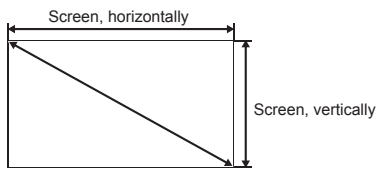

This is the throw distance ratio when the screen size is 100. Since design values are used, there will be some disparity.

[For the 4:3 ratio]

4:3

Screen size	inch				40"	50"	60"	70"	80"	90"	100"
Screen size, horizontally	m				0.8	1.0	1.2	1.4	1.6	1.8	2.0
Screen size, vertically	m				0.6	0.8	0.9	1.1	1.2	1.4	1.5
Projection distance (Shortest to longest)	m				1.0-1.6	1.3-2.0	1.5-2.4	1.8-2.8	2.0-3.2	2.3-3.6	2.5-4.0
h1	cm				55	69	82	96	110	123	137
h2	cm				6	8	9	11	12	14	15
Screen size	inch	110"	120"	130"	140"	150"	160"	170"	180"	190"	200"
Screen size, horizontally	m	2.2	2.4	2.6	2.8	3.0	3.3	3.5	3.7	3.9	4.1
Screen size, vertically	m	1.7	1.8	2.0	2.1	2.3	2.4	2.6	2.7	2.9	3.0
Projection distance (Shortest to longest)	m	2.8-4.4	3.1-4.8	3.3-5.2	3.6-5.6	3.8-6.0	4.1-6.4	4.3-6.9	4.6-7.3	4.9-7.7	5.1-7.7
h1	cm	151	165	178	192	206	219	233	247	261	274
h2	cm	17	18	20	21	23	24	26	27	29	30
Screen size	inch	210"	220"	230"	240"	250"	260"	270"	280"	290"	300"
Screen size, horizontally	m	4.3	4.5	4.7	4.9	5.1	5.3	5.5	5.7	5.9	6.1
Screen size, vertically	m	3.2	3.4	3.5	3.7	3.8	4.0	4.1	4.3	4.4	4.6
Projection distance (Shortest to longest)	m	5.4-7.7	5.6-7.7	5.9-7.7	6.1-7.7	6.4-7.7	6.7-7.7	6.9-7.7	7.2-7.7	7.4-7.7	7.7-7.7
h1	cm	288	302	315	329	343	357	370	384	398	411
h2	cm	32	34	35	37	38	40	41	43	44	46