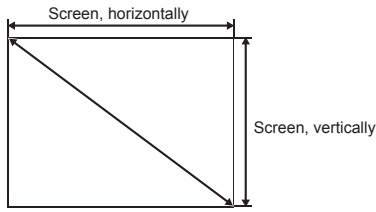

This is the throw distance ratio when the screen size is 100. Since design values are used, there will be some disparity.

[For the 4:3 ratio]

4:3

Screen size	inch				40"	50"	60"	70"	80"	90"	100"
Screen size, horizontally	m				0.8	1.0	1.2	1.4	1.6	1.8	2.0
Screen size, vertically	m				0.6	0.8	0.9	1.1	1.2	1.4	1.5
Projection distance (Shortest to longest)	m				1.0-1.6	1.3-2.0	1.5-2.4	1.8-2.8	2.0-3.2	2.3-3.6	2.5-4.0
h1	cm				55	69	82	96	110	123	137
h2	cm				6	8	9	11	12	14	15
Screen size	inch	110"	120"	130"	140"	150"	160"	170"	180"	190"	200"
Screen size, horizontally	m	2.2	2.4	2.6	2.8	3.0	3.3	3.5	3.7	3.9	4.1
Screen size, vertically	m	1.7	1.8	2.0	2.1	2.3	2.4	2.6	2.7	2.9	3.0
Projection distance (Shortest to longest)	m	2.8-4.4	3.1-4.8	3.3-5.2	3.6-5.6	3.8-6.0	4.1-6.4	4.3-6.9	4.6-7.3	4.9-7.7	5.1-7.7
h1	cm	151	165	178	192	206	219	233	247	261	274
h2	cm	17	18	20	21	23	24	26	27	29	30
Screen size	inch	210"	220"	230"	240"	250"	260"	270"	280"	290"	300"
Screen size, horizontally	m	4.3	4.5	4.7	4.9	5.1	5.3	5.5	5.7	5.9	6.1
Screen size, vertically	m	3.2	3.4	3.5	3.7	3.8	4.0	4.1	4.3	4.4	4.6
Projection distance (Shortest to longest)	m	5.4-7.7	5.6-7.7	5.9-7.7	6.1-7.7	6.4-7.7	6.7-7.7	6.9-7.7	7.2-7.7	7.4-7.7	7.7-7.7
h1	cm	288	302	315	329	343	357	370	384	398	411
h2	cm	32	34	35	37	38	40	41	43	44	46