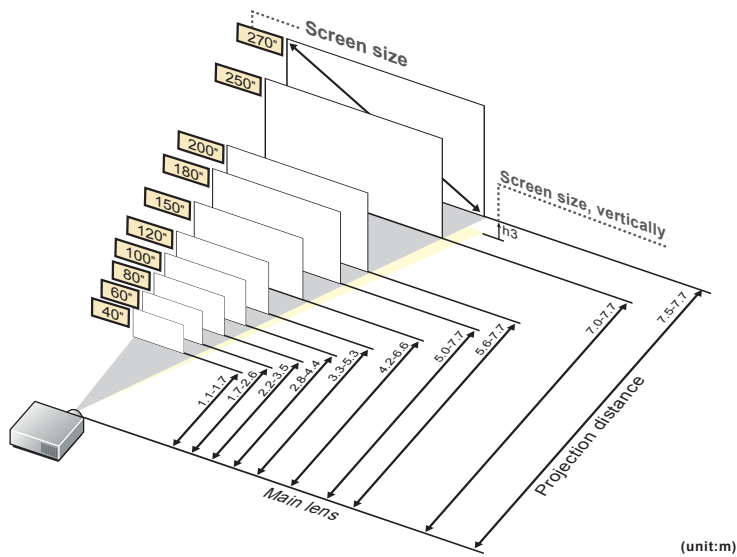

16:9

Screen size	inch				40"	50"	60"	70"	80"	90"	100"
Screen size, horizontally	m				0.9	1.1	1.3	1.5	1.8	2.0	2.2
Screen size, vertically	m				0.5	0.6	0.7	0.9	1.0	1.1	1.2
Projection distance (Shortest to longest)	m				1.1-1.7	1.4-2.2	1.7-2.6	1.9-3.1	2.2-3.5	2.5-3.9	2.8-4.4
h3	cm				2	2	2	3	3	4	4
Screen size	inch	110"	120"	130"	140"	150"	160"	170"	180"	190"	200"
Screen size, horizontally	m	2.4	2.7	2.9	3.1	3.3	3.5	3.8	4.0	4.2	4.4
Screen size, vertically	m	1.4	1.5	1.6	1.7	1.9	2.0	2.1	2.2	2.4	2.5
Projection distance (Shortest to longest)	m	3.1-4.8	3.3-5.3	3.6-5.7	3.9-6.1	4.2-6.6	4.4-7.0	4.7-7.5	5.0-7.7	5.3-7.7	5.6-7.7
h3	cm	5	5	5	6	6	7	7	7	8	8
Screen size	inch	210"	220"	230"	240"	250"	260"	270"			
Screen size, horizontally	m	4.6	4.9	5.1	5.3	5.5	5.8	6.0			
Screen size, vertically	m	2.6	2.7	2.9	3.0	3.1	3.2	3.4			
Projection distance (Shortest to longest)	m	5.8-7.7	6.1-7.7	6.4-7.7	6.7-7.7	7.0-7.7	7.2-7.7	7.5-7.7			
h3	cm	9	9	10	10	10	11	11