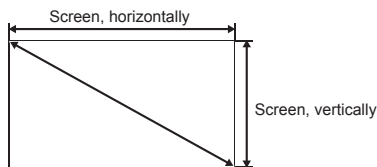

This is the throw distance ratio when the screen size is 100. Since design values are used, there will be some disparity.

[For the 4:3 ratio]

4:3												
Screen size	inch					40"	50"	60"	70"	80"	90"	100"
Screen size, horizontally	m					0.8	1.0	1.2	1.4	1.6	1.8	2.0
Screen size, vertically	m					0.6	0.8	0.9	1.1	1.2	1.4	1.5
Projection distance (Shortest to longest)	m					1.2-2.0	1.5-2.5	1.8-3.0	2.1-3.5	2.4-4.0	2.7-4.5	3.0-5.0
h1	cm					55	69	82	96	110	123	137
h2	cm					6	8	9	11	12	14	15
Screen size	inch	110"	120"	130"	140"	150"	160"	170"	180"	190"	200"	
Screen size, horizontally	m	2.2	2.4	2.6	2.8	3.0	3.3	3.5	3.7	3.9	4.1	
Screen size, vertically	m	1.7	1.8	2.0	2.1	2.3	2.4	2.6	2.7	2.9	3.0	
Projection distance (Shortest to longest)	m	3.3-5.5	3.6-6.0	3.9-6.5	4.2-7.0	4.5-7.5	4.8-8.0	5.1-8.5	5.4-9.0	5.7-9.1	6.0-9.1	
h1	cm	151	165	178	192	206	219	233	247	261	274	
h2	cm	17	18	20	21	23	24	26	27	29	30	
Screen size	inch	210"	220"	230"	240"	250"	260"	270"	280"	290"	300"	
Screen size, horizontally	m	4.3	4.5	4.7	4.9	5.1	5.3	5.5	5.7	5.9	6.1	
Screen size, vertically	m	3.2	3.4	3.5	3.7	3.8	4.0	4.1	4.3	4.4	4.6	
Projection distance (Shortest to longest)	m	6.3-9.1	6.6-9.1	7.0-9.1	7.3-9.1	7.6-9.1	7.9-9.1	8.2-9.1	8.5-9.1	8.8-9.1	9.1-9.1	
h1	cm	288	302	315	329	343	357	370	384	398	411	
h2	cm	32	34	35	37	38	40	41	43	44	46	