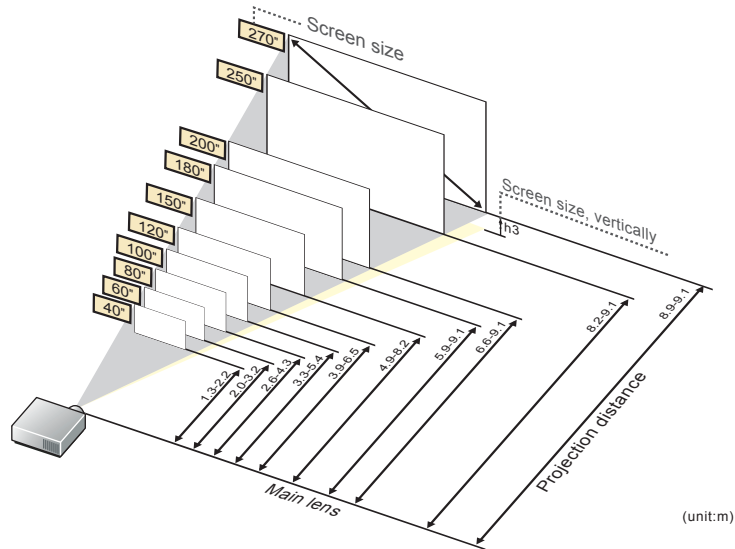

16:9												
Screen size	inch					40"	50"	60"	70"	80"	90"	100"
Screen size, horizontally	m					0.9	1.1	1.3	1.5	1.8	2.0	2.2
Screen size, vertically	m					0.5	0.6	0.7	0.9	1.0	1.1	1.2
Projection distance (Shortest to longest)	m					1.3-2.2	1.6-2.7	2.0-3.2	2.3-3.8	2.6-4.3	2.9-4.9	3.3-5.4
h3	cm					2	2	2	3	3	4	4
Screen size	inch	110"	120"	130"	140"	150"	160"	170"	180"	190"	200"	
Screen size, horizontally	m	2.4	2.7	2.9	3.1	3.3	3.5	3.8	4.0	4.2	4.4	
Screen size, vertically	m	1.4	1.5	1.6	1.7	1.9	2.0	2.1	2.2	2.4	2.5	
Projection distance (Shortest to longest)	m	3.6-6.0	3.9-6.5	4.3-7.1	4.6-7.6	4.9-8.2	5.3-8.7	5.6-9.1	5.9-9.1	6.3-9.1	6.6-9.1	
h3	cm	5	5	5	6	6	7	7	7	8	8	
Screen size	inch	210"	220"	230"	240"	250"	260"	270"				
Screen size, horizontally	m	4.6	4.9	5.1	5.3	5.5	5.8	6.0				
Screen size, vertically	m	2.6	2.7	2.9	3.0	3.1	3.2	3.4				
Projection distance (Shortest to longest)	m	6.9-9.1	7.2-9.1	7.6-9.1	7.9-9.1	8.2-9.1	8.6-9.1	8.9-9.1				
h3	cm	9	9	10	10	10	11	11