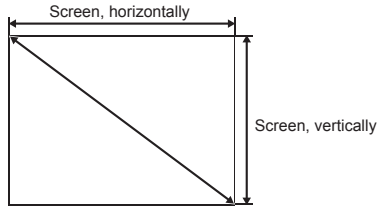

This is the throw distance ratio when the screen size is 100. Since design values are used, there will be some disparity.

[For the 4:3 ratio]

4:3												
Screen size	inch					40"	50"	60"	70"	80"	90"	100"
Screen size, horizontally	m					0.8	1.0	1.2	1.4	1.6	1.8	2.0
Screen size, vertically	m					0.6	0.8	0.9	1.1	1.2	1.4	1.5
Projection distance (Shortest to longest)	m					1.2-2.0	1.5-2.5	1.8-3.0	2.1-3.5	2.4-4.0	2.7-4.5	3.0-5.0
h1	cm					55	69	82	96	110	123	137
h2	cm					6	8	9	11	12	14	15
Screen size	inch	110"	120"	130"	140"	150"	160"	170"	180"	190"	200"	
Screen size, horizontally	m	2.2	2.4	2.6	2.8	3.0	3.3	3.5	3.7	3.9	4.1	
Screen size, vertically	m	1.7	1.8	2.0	2.1	2.3	2.4	2.6	2.7	2.9	3.0	
Projection distance (Shortest to longest)	m	3.3-5.5	3.6-6.0	3.9-6.5	4.2-7.0	4.5-7.5	4.8-8.0	5.1-8.5	5.4-9.0	5.7-9.1	6.0-9.1	
h1	cm	151	165	178	192	206	219	233	247	261	274	
h2	cm	17	18	20	21	23	24	26	27	29	30	
Screen size	inch	210"	220"	230"	240"	250"	260"	270"	280"	290"	300"	
Screen size, horizontally	m	4.3	4.5	4.7	4.9	5.1	5.3	5.5	5.7	5.9	6.1	
Screen size, vertically	m	3.2	3.4	3.5	3.7	3.8	4.0	4.1	4.3	4.4	4.6	
Projection distance (Shortest to longest)	m	6.3-9.1	6.6-9.1	7.0-9.1	7.3-9.1	7.6-9.1	7.9-9.1	8.2-9.1	8.5-9.1	8.8-9.1	9.1-9.1	
h1	cm	288	302	315	329	343	357	370	384	398	411	
h2	cm	32	34	35	37	38	40	41	43	44	46	