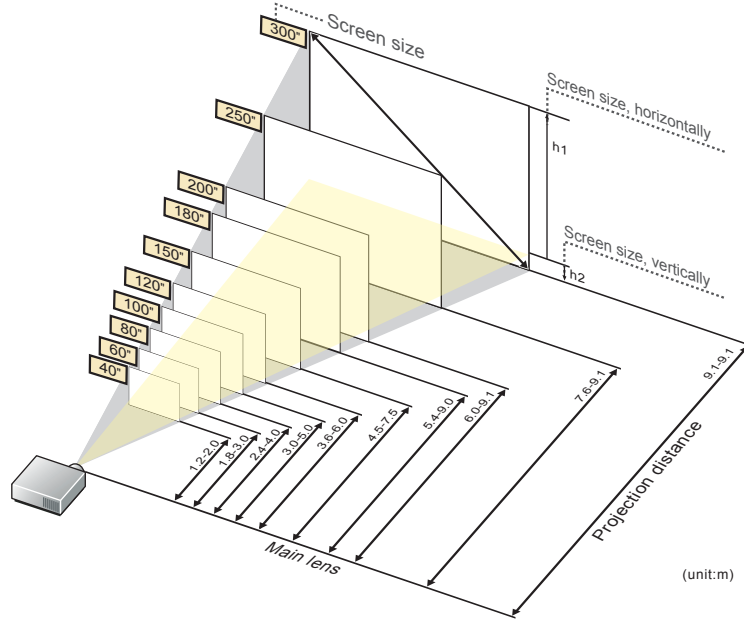

This is the throw distance ratio when the screen size is 100. Since design values are used, there will be some disparity.

[For the 4:3 ratio]

4:3												
Screen size	inch					40"	50"	60"	70"	80"	90"	100"
Screen size, horizontally	m					0.8	1.0	1.2	1.4	1.6	1.8	2.0
Screen size, vertically	m					0.6	0.8	0.9	1.1	1.2	1.4	1.5
Projection distance (Shortest to longest)	m					1.2-2.0	1.5-2.5	1.8-3.0	2.1-3.5	2.4-4.0	2.7-4.5	3.0-5.0
h1	cm					55	69	82	96	110	123	137
h2	cm					6	8	9	11	12	14	15
Screen size	inch	110"	120"	130"	140"	150"	160"	170"	180"	190"	200"	
Screen size, horizontally	m	2.2	2.4	2.6	2.8	3.0	3.3	3.5	3.7	3.9	4.1	
Screen size, vertically	m	1.7	1.8	2.0	2.1	2.3	2.4	2.6	2.7	2.9	3.0	
Projection distance (Shortest to longest)	m	3.3-5.5	3.6-6.0	3.9-6.5	4.2-7.0	4.5-7.5	4.8-8.0	5.1-8.5	5.4-9.0	5.7-9.1	6.0-9.1	
h1	cm	151	165	178	192	206	219	233	247	261	274	
h2	cm	17	18	20	21	23	24	26	27	29	30	
Screen size	inch	210"	220"	230"	240"	250"	260"	270"	280"	290"	300"	
Screen size, horizontally	m	4.3	4.5	4.7	4.9	5.1	5.3	5.5	5.7	5.9	6.1	
Screen size, vertically	m	3.2	3.4	3.5	3.7	3.8	4.0	4.1	4.3	4.4	4.6	
Projection distance (Shortest to longest)	m	6.3-9.1	6.6-9.1	7.0-9.1	7.3-9.1	7.6-9.1	7.9-9.1	8.2-9.1	8.5-9.1	8.8-9.1	9.1-9.1	
h1	cm	288	302	315	329	343	357	370	384	398	411	
h2	cm	32	34	35	37	38	40	41	43	44	46	