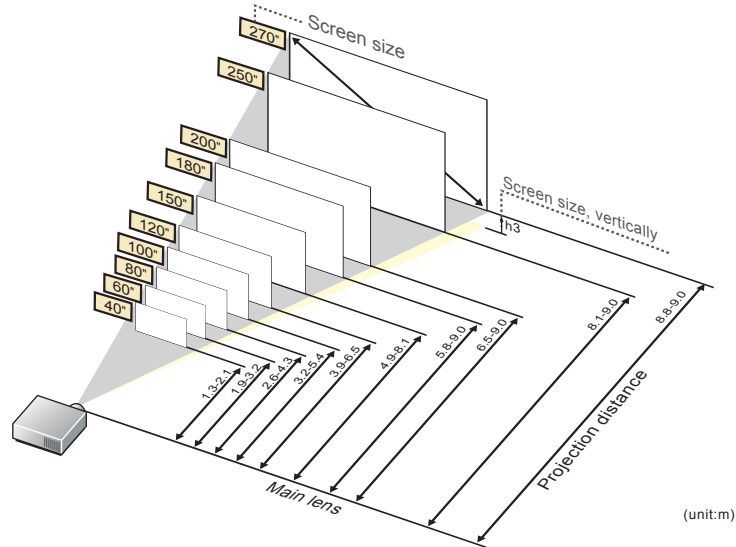

[For the 16:9 ratio]

(unit:m)

16:9												
Screen size	inch					40"	50"	60"	70"	80"	90"	100"
Screen size, horizontally	m					0.9	1.1	1.3	1.5	1.8	2.0	2.2
Screen size, vertically	m					0.5	0.6	0.7	0.9	1.0	1.1	1.2
Projection distance (Shortest to longest)	m					1.3-2.1	1.6-2.7	1.9-3.2	2.2-3.8	2.6-4.3	2.9-4.8	3.2-5.4
h3	cm					2	2	2	3	3	4	4
Screen size	inch	110"	120"	130"	140"	150"	160"	170"	180"	190"	200"	
Screen size, horizontally	m	2.4	2.7	2.9	3.1	3.3	3.5	3.8	4.0	4.2	4.4	
Screen size, vertically	m	1.4	1.5	1.6	1.7	1.9	2.0	2.1	2.2	2.4	2.5	
Projection distance (Shortest to longest)	m	3.6-5.9	3.9-6.5	4.2-7.0	4.5-7.5	4.9-8.1	5.2-8.6	5.5-9.0	5.8-9.0	6.2-9.0	6.5-9.0	
h3	cm	5	5	5	6	6	7	7	7	8	8	
Screen size	inch	210"	220"	230"	240"	250"	260"	270"				
Screen size, horizontally	m	4.6	4.9	5.1	5.3	5.5	5.8	6.0				
Screen size, vertically	m	2.6	2.7	2.9	3.0	3.1	3.2	3.4				
Projection distance (Shortest to longest)	m	6.8-9.0	7.1-9.0	7.5-9.0	7.8-9.0	8.1-9.0	8.4-9.0	8.8-9.0				
h3	cm	9	9	10	10	10	11	11				