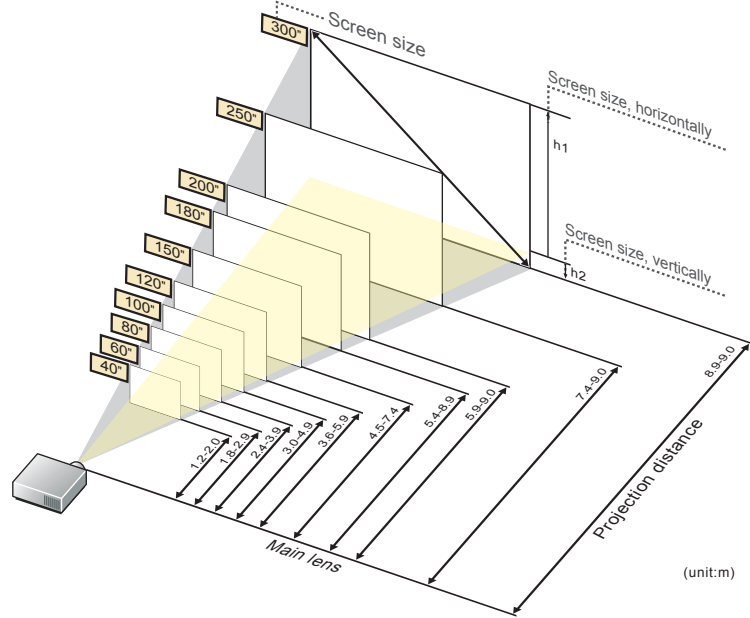

This is the throw distance ratio when the screen size is 100. Since design values are used, there will be some disparity.

[For the 4:3 ratio]

(unit:m)

4:3												
Screen size	inch					40"	50"	60"	70"	80"	90"	100"
Screen size, horizontally	m					0.8	1.0	1.2	1.4	1.6	1.8	2.0
Screen size, vertically	m					0.6	0.8	0.9	1.1	1.2	1.4	1.5
Projection distance (Shortest to longest)	m					1.2-2.0	1.5-2.5	1.8-2.9	2.1-3.4	2.4-3.9	2.7-4.4	3.0-4.9
h1	cm					55	69	82	96	110	123	137
h2	cm					6	8	9	11	12	14	15
Screen size	inch	110"	120"	130"	140"	150"	160"	170"	180"	190"	200"	
Screen size, horizontally	m	2.2	2.4	2.6	2.8	3.0	3.3	3.5	3.7	3.9	4.1	
Screen size, vertically	m	1.7	1.8	2.0	2.1	2.3	2.4	2.6	2.7	2.9	3.0	
Projection distance (Shortest to longest)	m	3.3-5.4	3.6-5.9	3.9-6.4	4.2-6.9	4.5-7.4	4.8-7.9	5.1-8.4	5.4-8.9	5.6-9.0	5.9-9.0	
h1	cm	151	165	178	192	206	219	233	247	261	274	
h2	cm	17	18	20	21	23	24	26	27	29	30	
Screen size	inch	210"	220"	230"	240"	250"	260"	270"	280"	290"	300"	
Screen size, horizontally	m	4.3	4.5	4.7	4.9	5.1	5.3	5.5	5.7	5.9	6.1	
Screen size, vertically	m	3.2	3.4	3.5	3.7	3.8	4.0	4.1	4.3	4.4	4.6	
Projection distance (Shortest to longest)	m	6.2-9.0	6.5-9.0	6.8-9.0	7.1-9.0	7.4-9.0	7.7-9.0	8.0-9.0	8.3-9.0	8.6-9.0	8.9-9.0	
h1	cm	288	302	315	329	343	357	370	384	398	411	
h2	cm	32	34	35	37	38	40	41	43	44	46	