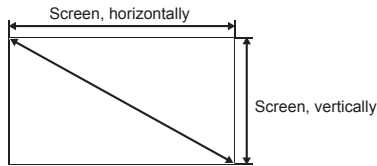

This is the throw distance ratio when the screen size is 100. Since design values are used, there will be some disparity.

[For the 4:3 ratio]

(unit:m)

4:3												
Screen size	inch					40"	50"	60"	70"	80"	90"	100"
Screen size, horizontally	m					0.8	1.0	1.2	1.4	1.6	1.8	2.0
Screen size, vertically	m					0.6	0.8	0.9	1.1	1.2	1.4	1.5
Projection distance (Shortest to longest)	m					1.2-2.0	1.5-2.5	1.8-2.9	2.1-3.4	2.4-3.9	2.7-4.4	3.0-4.9
h1	cm					55	69	82	96	110	123	137
h2	cm					6	8	9	11	12	14	15
Screen size	inch	110"	120"	130"	140"	150"	160"	170"	180"	190"	200"	
Screen size, horizontally	m	2.2	2.4	2.6	2.8	3.0	3.3	3.5	3.7	3.9	4.1	
Screen size, vertically	m	1.7	1.8	2.0	2.1	2.3	2.4	2.6	2.7	2.9	3.0	
Projection distance (Shortest to longest)	m	3.3-5.4	3.6-5.9	3.9-6.4	4.2-6.9	4.5-7.4	4.8-7.9	5.1-8.4	5.4-8.9	5.6-9.0	5.9-9.0	
h1	cm	151	165	178	192	206	219	233	247	261	274	
h2	cm	17	18	20	21	23	24	26	27	29	30	
Screen size	inch	210"	220"	230"	240"	250"	260"	270"	280"	290"	300"	
Screen size, horizontally	m	4.3	4.5	4.7	4.9	5.1	5.3	5.5	5.7	5.9	6.1	
Screen size, vertically	m	3.2	3.4	3.5	3.7	3.8	4.0	4.1	4.3	4.4	4.6	
Projection distance (Shortest to longest)	m	6.2-9.0	6.5-9.0	6.8-9.0	7.1-9.0	7.4-9.0	7.7-9.0	8.0-9.0	8.3-9.0	8.6-9.0	8.9-9.0	
h1	cm	288	302	315	329	343	357	370	384	398	411	
h2	cm	32	34	35	37	38	40	41	43	44	46	