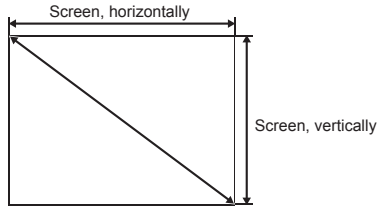

This is the throw distance ratio when the screen size is 100. Since design values are used, there will be some disparity.

[For the 4:3 ratio]

(unit:m)

4:3												
Screen size	inch					40"	50"	60"	70"	80"	90"	100"
Screen size, horizontally	m					0.8	1.0	1.2	1.4	1.6	1.8	2.0
Screen size, vertically	m					0.6	0.8	0.9	1.1	1.2	1.4	1.5
Projection distance (Shortest to longest)	m					1.2-2.0	1.5-2.5	1.8-2.9	2.1-3.4	2.4-3.9	2.7-4.4	3.0-4.9
h1	cm					55	69	82	96	110	123	137
h2	cm					6	8	9	11	12	14	15
Screen size	inch	110"	120"	130"	140"	150"	160"	170"	180"	190"	200"	
Screen size, horizontally	m	2.2	2.4	2.6	2.8	3.0	3.3	3.5	3.7	3.9	4.1	
Screen size, vertically	m	1.7	1.8	2.0	2.1	2.3	2.4	2.6	2.7	2.9	3.0	
Projection distance (Shortest to longest)	m	3.3-5.4	3.6-5.9	3.9-6.4	4.2-6.9	4.5-7.4	4.8-7.9	5.1-8.4	5.4-8.9	5.6-9.0	5.9-9.0	
h1	cm	151	165	178	192	206	219	233	247	261	274	
h2	cm	17	18	20	21	23	24	26	27	29	30	
Screen size	inch	210"	220"	230"	240"	250"	260"	270"	280"	290"	300"	
Screen size, horizontally	m	4.3	4.5	4.7	4.9	5.1	5.3	5.5	5.7	5.9	6.1	
Screen size, vertically	m	3.2	3.4	3.5	3.7	3.8	4.0	4.1	4.3	4.4	4.6	
Projection distance (Shortest to longest)	m	6.2-9.0	6.5-9.0	6.8-9.0	7.1-9.0	7.4-9.0	7.7-9.0	8.0-9.0	8.3-9.0	8.6-9.0	8.9-9.0	
h1	cm	288	302	315	329	343	357	370	384	398	411	
h2	cm	32	34	35	37	38	40	41	43	44	46	