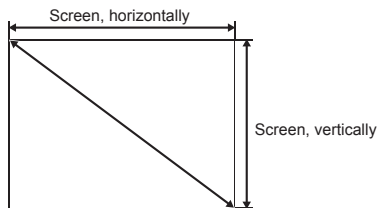

This is the throw distance ratio when the screen size is 100. Since design values are used, there will be some disparity.

[For the 4:3 ratio]

4:3												
Screen size	inch					40"	50"	60"	70"	80"	90"	100"
Screen size, horizontally	m					0.8	1.0	1.2	1.4	1.6	1.8	2.0
Screen size, vertically	m					0.6	0.8	0.9	1.1	1.2	1.4	1.5
Projection distance (Shortest to longest)	m					1.2-2.0	1.5-2.5	1.8-2.9	2.1-3.4	2.4-3.9	2.7-4.4	3.0-4.9
h1	cm					55	69	82	96	110	123	137
h2	cm					6	8	9	11	12	14	15
Screen size	inch	110"	120"	130"	140"	150"	160"	170"	180"	190"	200"	
Screen size, horizontally	m	2.2	2.4	2.6	2.8	3.0	3.3	3.5	3.7	3.9	4.1	
Screen size, vertically	m	1.7	1.8	2.0	2.1	2.3	2.4	2.6	2.7	2.9	3.0	
Projection distance (Shortest to longest)	m	3.3-5.4	3.6-5.9	3.9-6.4	4.2-6.9	4.5-7.4	4.8-7.9	5.1-8.4	5.4-8.9	5.6-9.0	5.9-9.0	
h1	cm	151	165	178	192	206	219	233	247	261	274	
h2	cm	17	18	20	21	23	24	26	27	29	30	
Screen size	inch	210"	220"	230"	240"	250"	260"	270"	280"	290"	300"	
Screen size, horizontally	m	4.3	4.5	4.7	4.9	5.1	5.3	5.5	5.7	5.9	6.1	
Screen size, vertically	m	3.2	3.4	3.5	3.7	3.8	4.0	4.1	4.3	4.4	4.6	
Projection distance (Shortest to longest)	m	6.2-9.0	6.5-9.0	6.8-9.0	7.1-9.0	7.4-9.0	7.7-9.0	8.0-9.0	8.3-9.0	8.6-9.0	8.9-9.0	
h1	cm	288	302	315	329	343	357	370	384	398	411	
h2	cm	32	34	35	37	38	40	41	43	44	46	