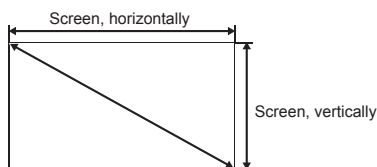

This is the throw distance ratio when the screen size is 100. Since design values are used, there will be some disparity.

[For the 4:3 ratio]

4:3												
Screen size	inch					40"	50"	60"	70"	80"	90"	100"
Screen size, horizontally	m					0.8	1.0	1.2	1.4	1.6	1.8	2.0
Screen size, vertically	m					0.6	0.8	0.9	1.1	1.2	1.4	1.5
Projection distance (Shortest to longest)	m					1.2-2.0	1.5-2.5	1.8-2.9	2.1-3.4	2.4-3.9	2.7-4.4	3.0-4.9
h1	cm					55	69	82	96	110	123	137
h2	cm					6	8	9	11	12	14	15
Screen size	inch	110"	120"	130"	140"	150"	160"	170"	180"	190"	200"	
Screen size, horizontally	m	2.2	2.4	2.6	2.8	3.0	3.3	3.5	3.7	3.9	4.1	
Screen size, vertically	m	1.7	1.8	2.0	2.1	2.3	2.4	2.6	2.7	2.9	3.0	
Projection distance (Shortest to longest)	m	3.3-5.4	3.6-5.9	3.9-6.4	4.2-6.9	4.5-7.4	4.8-7.9	5.1-8.4	5.4-8.9	5.6-9.0	5.9-9.0	
h1	cm	151	165	178	192	206	219	233	247	261	274	
h2	cm	17	18	20	21	23	24	26	27	29	30	
Screen size	inch	210"	220"	230"	240"	250"	260"	270"	280"	290"	300"	
Screen size, horizontally	m	4.3	4.5	4.7	4.9	5.1	5.3	5.5	5.7	5.9	6.1	
Screen size, vertically	m	3.2	3.4	3.5	3.7	3.8	4.0	4.1	4.3	4.4	4.6	
Projection distance (Shortest to longest)	m	6.2-9.0	6.5-9.0	6.8-9.0	7.1-9.0	7.4-9.0	7.7-9.0	8.0-9.0	8.3-9.0	8.6-9.0	8.9-9.0	
h1	cm	288	302	315	329	343	357	370	384	398	411	
h2	cm	32	34	35	37	38	40	41	43	44	46	