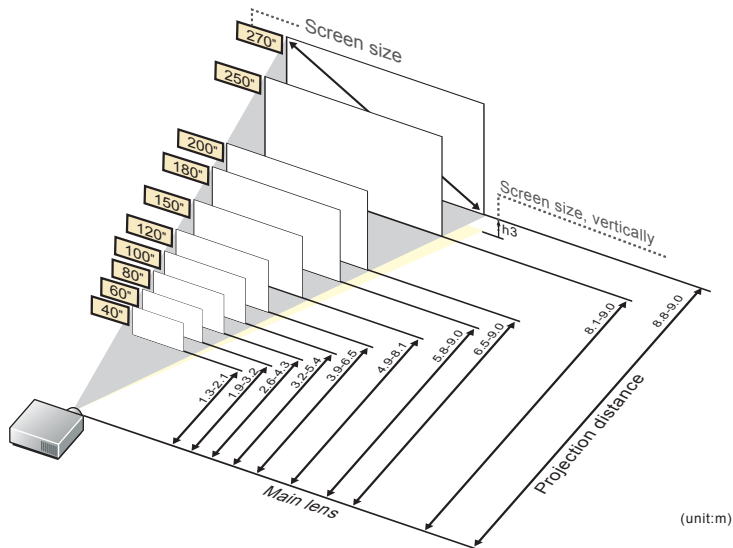

16:9												
Screen size	inch					40"	50"	60"	70"	80"	90"	100"
Screen size, horizontally	m					0.9	1.1	1.3	1.5	1.8	2.0	2.2
Screen size, vertically	m					0.5	0.6	0.7	0.9	1.0	1.1	1.2
Projection distance (Shortest to longest)	m					1.3-2.1	1.6-2.7	1.9-3.2	2.2-3.8	2.6-4.3	2.9-4.8	3.2-5.4
h3	cm					2	2	2	3	3	4	4
Screen size	inch	110"	120"	130"	140"	150"	160"	170"	180"	190"	200"	
Screen size, horizontally	m	2.4	2.7	2.9	3.1	3.3	3.5	3.8	4.0	4.2	4.4	
Screen size, vertically	m	1.4	1.5	1.6	1.7	1.9	2.0	2.1	2.2	2.4	2.5	
Projection distance (Shortest to longest)	m	3.6-5.9	3.9-6.5	4.2-7.0	4.5-7.5	4.9-8.1	5.2-8.6	5.5-9.0	5.8-9.0	6.2-9.0	6.5-9.0	
h3	cm	5	5	5	6	6	7	7	7	8	8	
Screen size	inch	210"	220"	230"	240"	250"	260"	270"				
Screen size, horizontally	m	4.6	4.9	5.1	5.3	5.5	5.8	6.0				
Screen size, vertically	m	2.6	2.7	2.9	3.0	3.1	3.2	3.4				
Projection distance (Shortest to longest)	m	6.8-9.0	7.1-9.0	7.5-9.0	7.8-9.0	8.1-9.0	8.4-9.0	8.8-9.0				
h3	cm	9	9	10	10	10	11	11