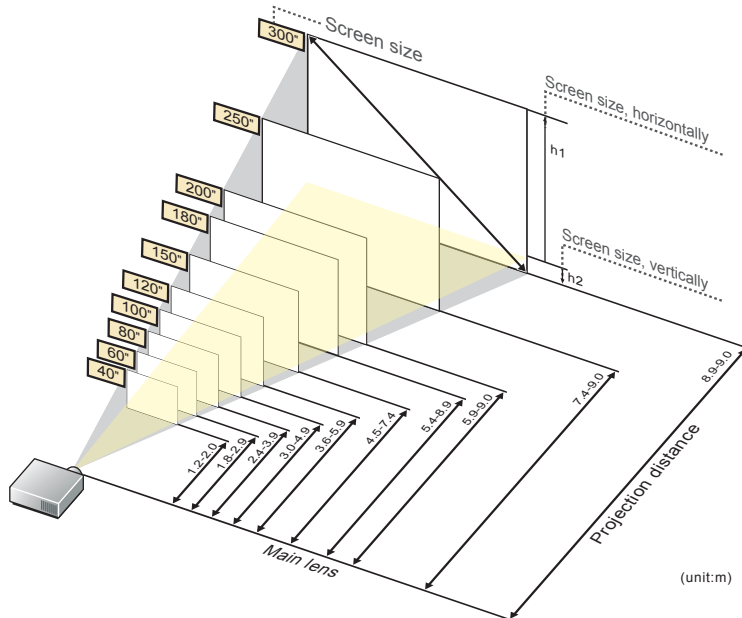

This is the throw distance ratio when the screen size is 100. Since design values are used, there will be some disparity.

[For the 4:3 ratio]

4:3												
Screen size	inch					40"	50"	60"	70"	80"	90"	100"
Screen size, horizontally	m					0.8	1.0	1.2	1.4	1.6	1.8	2.0
Screen size, vertically	m					0.6	0.8	0.9	1.1	1.2	1.4	1.5
Projection distance (Shortest to longest)	m					1.2-2.0	1.5-2.5	1.8-2.9	2.1-3.4	2.4-3.9	2.7-4.4	3.0-4.9
h1	cm					55	69	82	96	110	123	137
h2	cm					6	8	9	11	12	14	15
Screen size	inch	110"	120"	130"	140"	150"	160"	170"	180"	190"	200"	
Screen size, horizontally	m	2.2	2.4	2.6	2.8	3.0	3.3	3.5	3.7	3.9	4.1	
Screen size, vertically	m	1.7	1.8	2.0	2.1	2.3	2.4	2.6	2.7	2.9	3.0	
Projection distance (Shortest to longest)	m	3.3-5.4	3.6-5.9	3.9-6.4	4.2-6.9	4.5-7.4	4.8-7.9	5.1-8.4	5.4-8.9	5.6-9.0	5.9-9.0	
h1	cm	151	165	178	192	206	219	233	247	261	274	
h2	cm	17	18	20	21	23	24	26	27	29	30	
Screen size	inch	210"	220"	230"	240"	250"	260"	270"	280"	290"	300"	
Screen size, horizontally	m	4.3	4.5	4.7	4.9	5.1	5.3	5.5	5.7	5.9	6.1	
Screen size, vertically	m	3.2	3.4	3.5	3.7	3.8	4.0	4.1	4.3	4.4	4.6	
Projection distance (Shortest to longest)	m	6.2-9.0	6.5-9.0	6.8-9.0	7.1-9.0	7.4-9.0	7.7-9.0	8.0-9.0	8.3-9.0	8.6-9.0	8.9-9.0	
h1	cm	288	302	315	329	343	357	370	384	398	411	
h2	cm	32	34	35	37	38	40	41	43	44	46	