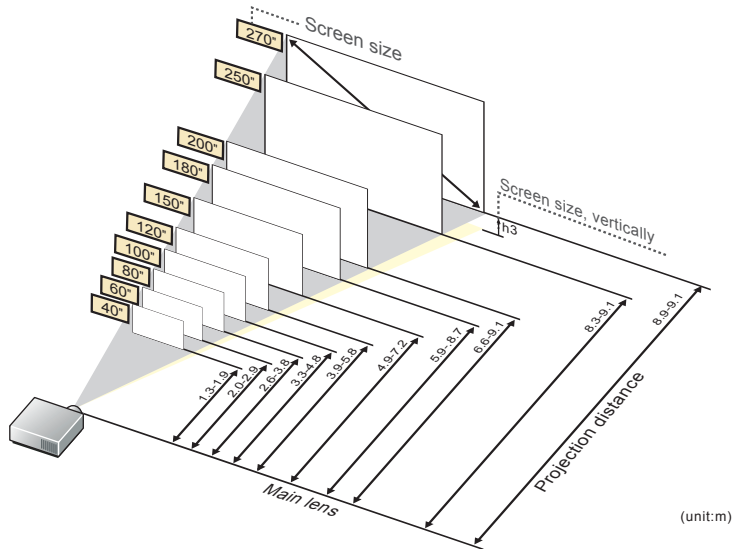

16:9												
Screen size	inch					40"	50"	60"	70"	80"	90"	100"
Screen size, horizontally	m					0.9	1.1	1.3	1.5	1.8	2.0	2.2
Screen size, vertically	m					0.5	0.6	0.7	0.9	1.0	1.1	1.2
Projection distance (Shortest to longest)	m					1.3-1.9	1.6-2.4	2.0-2.9	2.3-3.4	2.6-3.8	2.9-4.3	3.3-4.8
h3	cm					8	10	12	15	17	19	21
Screen size	inch	110"	120"	130"	140"	150"	160"	170"	180"	190"	200"	
Screen size, horizontally	m	2.4	2.7	2.9	3.1	3.3	3.5	3.8	4.0	4.2	4.4	
Screen size, vertically	m	1.4	1.5	1.6	1.7	1.9	2.0	2.1	2.2	2.4	2.5	
Projection distance (Shortest to longest)	m	3.6-5.3	3.9-5.8	4.3-6.3	4.6-6.8	4.9-7.2	5.3-7.7	5.6-8.2	5.9-8.7	6.3-9.1	6.6-9.1	
h3	cm	23	25	27	29	31	33	35	37	39	42	
Screen size	inch	210"	220"	230"	240"	250"	260"	270"				
Screen size, horizontally	m	4.6	4.9	5.1	5.3	5.5	5.8	6.0				
Screen size, vertically	m	2.6	2.7	2.9	3.0	3.1	3.2	3.4				
Projection distance (Shortest to longest)	m	6.9-9.1	7.3-9.1	7.6-9.1	7.9-9.1	8.3-9.1	8.6-9.1	8.9-9.1				
h3	cm	44	46	48	50	52	54	56