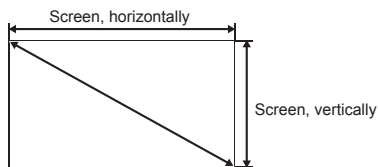

This is the throw distance ratio when the screen size is 100. Since design values are used, there will be some disparity.

[For the 4:3 ratio]

4:3												
Screen size	inch					40"	50"	60"	70"	80"	90"	100"
Screen size, horizontally	m					0.8	1.0	1.2	1.4	1.6	1.8	2.0
Screen size, vertically	m					0.6	0.8	0.9	1.1	1.2	1.4	1.5
Projection distance (Shortest to longest)	m					1.2-1.7	1.5-2.2	1.8-2.6	2.1-3.1	2.4-3.5	2.7-4.0	3.0-4.4
h1	cm					61	76	91	107	122	137	152
h2	cm					0	0	0	0	0	0	0
Screen size	inch	110"	120"	130"	140"	150"	160"	170"	180"	190"	200"	
Screen size, horizontally	m	2.2	2.4	2.6	2.8	3.0	3.3	3.5	3.7	3.9	4.1	
Screen size, vertically	m	1.7	1.8	2.0	2.1	2.3	2.4	2.6	2.7	2.9	3.0	
Projection distance (Shortest to longest)	m	3.3-4.9	3.6-5.3	3.9-5.8	4.2-6.2	4.5-6.6	4.8-7.1	5.1-7.5	5.4-8.0	5.7-8.4	6.0-8.9	
h1	cm	168	183	198	213	229	244	259	274	290	305	
h2	cm	0	0	0	0	0	0	0	0	0	0	
Screen size	inch	210"	220"	230"	240"	250"	260"	270"	280"	290"	300"	
Screen size, horizontally	m	4.3	4.5	4.7	4.9	5.1	5.3	5.5	5.7	5.9	6.1	
Screen size, vertically	m	3.2	3.4	3.5	3.7	3.8	4.0	4.1	4.3	4.4	4.6	
Projection distance (Shortest to longest)	m	6.4-9.1	6.7-9.1	7.0-9.1	7.3-9.1	7.6-9.1	7.9-9.1	8.2-9.1	8.5-9.1	8.8-9.1	9.1-9.1	
h1	cm	320	335	351	366	381	396	411	427	442	457	
h2	cm	0	0	0	0	0	0	0	0	0	0	