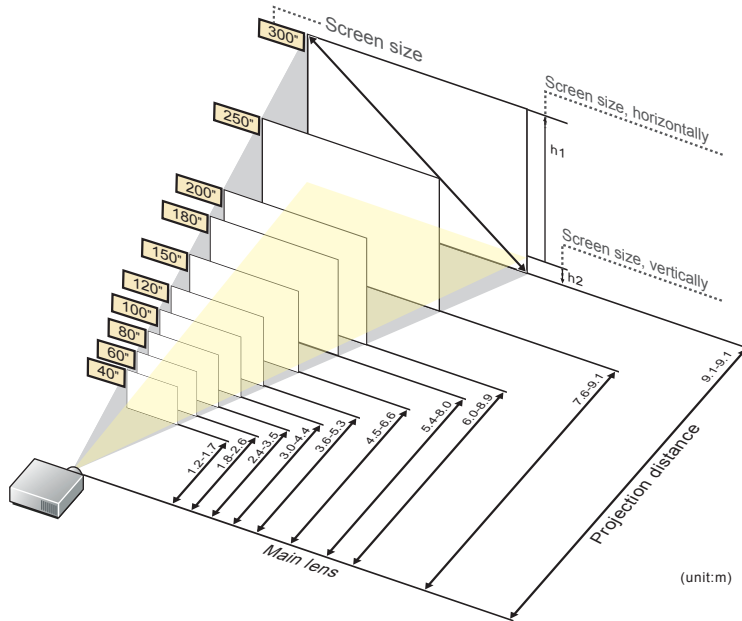

This is the throw distance ratio when the screen size is 100. Since design values are used, there will be some disparity.

[For the 4:3 ratio]

4:3												
Screen size	inch					40"	50"	60"	70"	80"	90"	100"
Screen size, horizontally	m					0.8	1.0	1.2	1.4	1.6	1.8	2.0
Screen size, vertically	m					0.6	0.8	0.9	1.1	1.2	1.4	1.5
Projection distance (Shortest to longest)	m					1.2-1.7	1.5-2.2	1.8-2.6	2.1-3.1	2.4-3.5	2.7-4.0	3.0-4.4
h1	cm					61	76	91	107	122	137	152
h2	cm					0	0	0	0	0	0	0
Screen size	inch	110"	120"	130"	140"	150"	160"	170"	180"	190"	200"	
Screen size, horizontally	m	2.2	2.4	2.6	2.8	3.0	3.3	3.5	3.7	3.9	4.1	
Screen size, vertically	m	1.7	1.8	2.0	2.1	2.3	2.4	2.6	2.7	2.9	3.0	
Projection distance (Shortest to longest)	m	3.3-4.9	3.6-5.3	3.9-5.8	4.2-6.2	4.5-6.6	4.8-7.1	5.1-7.5	5.4-8.0	5.7-8.4	6.0-8.9	
h1	cm	168	183	198	213	229	244	259	274	290	305	
h2	cm	0	0	0	0	0	0	0	0	0	0	
Screen size	inch	210"	220"	230"	240"	250"	260"	270"	280"	290"	300"	
Screen size, horizontally	m	4.3	4.5	4.7	4.9	5.1	5.3	5.5	5.7	5.9	6.1	
Screen size, vertically	m	3.2	3.4	3.5	3.7	3.8	4.0	4.1	4.3	4.4	4.6	
Projection distance (Shortest to longest)	m	6.4-9.1	6.7-9.1	7.0-9.1	7.3-9.1	7.6-9.1	7.9-9.1	8.2-9.1	8.5-9.1	8.8-9.1	9.1-9.1	
h1	cm	320	335	351	366	381	396	411	427	442	457	
h2	cm	0	0	0	0	0	0	0	0	0	0	