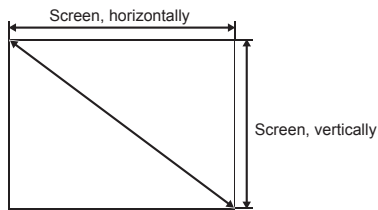

This is the throw distance ratio when the screen size is 100. Since design values are used, there will be some disparity.

[For the 4:3 ratio]

4:3												
Screen size	inch					40"	50"	60"	70"	80"	90"	100"
Screen size, horizontally	m					0.8	1.0	1.2	1.4	1.6	1.8	2.0
Screen size, vertically	m					0.6	0.8	0.9	1.1	1.2	1.4	1.5
Projection distance (Shortest to longest)	m					1.2-1.7	1.5-2.2	1.8-2.6	2.1-3.1	2.4-3.5	2.7-4.0	3.0-4.4
h1	cm					61	76	91	107	122	137	152
h2	cm					0	0	0	0	0	0	0
Screen size	inch	110"	120"	130"	140"	150"	160"	170"	180"	190"	200"	
Screen size, horizontally	m	2.2	2.4	2.6	2.8	3.0	3.3	3.5	3.7	3.9	4.1	
Screen size, vertically	m	1.7	1.8	2.0	2.1	2.3	2.4	2.6	2.7	2.9	3.0	
Projection distance (Shortest to longest)	m	3.3-4.9	3.6-5.3	3.9-5.8	4.2-6.2	4.5-6.6	4.8-7.1	5.1-7.5	5.4-8.0	5.7-8.4	6.0-8.9	
h1	cm	168	183	198	213	229	244	259	274	290	305	
h2	cm	0	0	0	0	0	0	0	0	0	0	
Screen size	inch	210"	220"	230"	240"	250"	260"	270"	280"	290"	300"	
Screen size, horizontally	m	4.3	4.5	4.7	4.9	5.1	5.3	5.5	5.7	5.9	6.1	
Screen size, vertically	m	3.2	3.4	3.5	3.7	3.8	4.0	4.1	4.3	4.4	4.6	
Projection distance (Shortest to longest)	m	6.4-9.1	6.7-9.1	7.0-9.1	7.3-9.1	7.6-9.1	7.9-9.1	8.2-9.1	8.5-9.1	8.8-9.1	9.1-9.1	
h1	cm	320	335	351	366	381	396	411	427	442	457	
h2	cm	0	0	0	0	0	0	0	0	0	0	