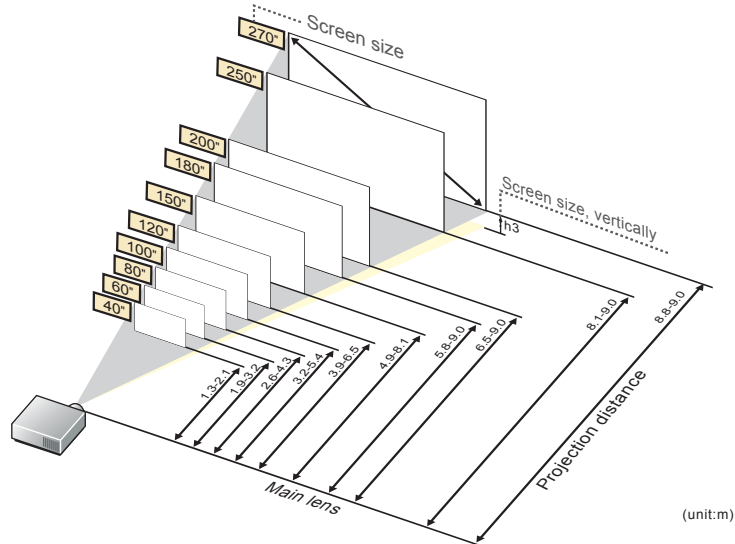

16:9												
Screen size	inch					40"	50"	60"	70"	80"	90"	100"
Screen size, horizontally	m					0.9	1.1	1.3	1.5	1.8	2.0	2.2
Screen size, vertically	m					0.5	0.6	0.7	0.9	1.0	1.1	1.2
Projection distance (Shortest to longest)	m					1.3-2.1	1.6-2.7	1.9-3.2	2.2-3.8	2.6-4.3	2.9-4.8	3.2-5.4
h3	cm					2	2	2	3	3	4	4
Screen size	inch	110"	120"	130"	140"	150"	160"	170"	180"	190"	200"	
Screen size, horizontally	m	2.4	2.7	2.9	3.1	3.3	3.5	3.8	4.0	4.2	4.4	
Screen size, vertically	m	1.4	1.5	1.6	1.7	1.9	2.0	2.1	2.2	2.4	2.5	
Projection distance (Shortest to longest)	m	3.6-5.9	3.9-6.5	4.2-7.0	4.5-7.5	4.9-8.1	5.2-8.6	5.5-9.0	5.8-9.0	6.2-9.0	6.5-9.0	
h3	cm	5	5	5	6	6	7	7	7	8	8	
Screen size	inch	210"	220"	230"	240"	250"	260"	270"				
Screen size, horizontally	m	4.6	4.9	5.1	5.3	5.5	5.8	6.0				
Screen size, vertically	m	2.6	2.7	2.9	3.0	3.1	3.2	3.4				
Projection distance (Shortest to longest)	m	6.8-9.0	7.1-9.0	7.5-9.0	7.8-9.0	8.1-9.0	8.4-9.0	8.8-9.0				
h3	cm	9	9	10	10	10	11	11