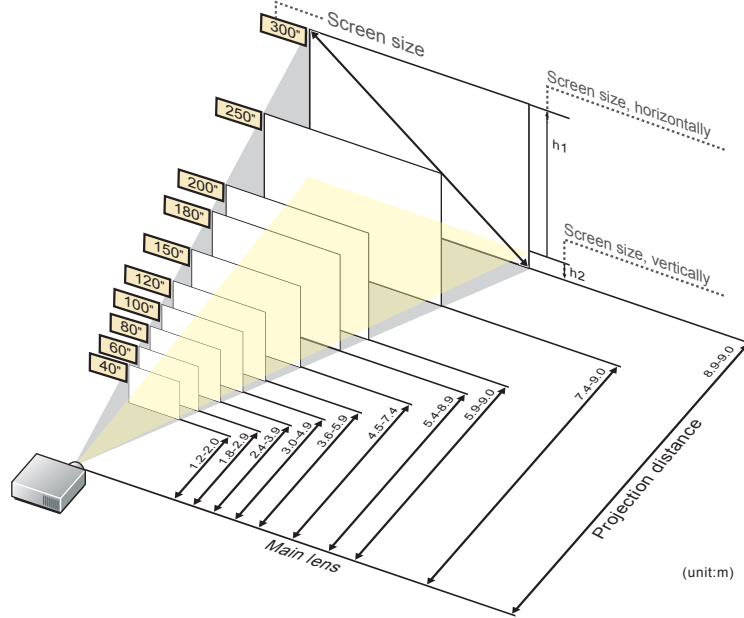

This is the throw distance ratio when the screen size is 100. Since design values are used, there will be some disparity.

[For the 4:3 ratio]

4:3												
Screen size	inch					40"	50"	60"	70"	80"	90"	100"
Screen size, horizontally	m					0.8	1.0	1.2	1.4	1.6	1.8	2.0
Screen size, vertically	m					0.6	0.8	0.9	1.1	1.2	1.4	1.5
Projection distance (Shortest to longest)	m					1.2-2.0	1.5-2.5	1.8-2.9	2.1-3.4	2.4-3.9	2.7-4.4	3.0-4.9
h1	cm					55	69	82	96	110	123	137
h2	cm					6	8	9	11	12	14	15
Screen size	inch	110"	120"	130"	140"	150"	160"	170"	180"	190"	200"	
Screen size, horizontally	m	2.2	2.4	2.6	2.8	3.0	3.3	3.5	3.7	3.9	4.1	
Screen size, vertically	m	1.7	1.8	2.0	2.1	2.3	2.4	2.6	2.7	2.9	3.0	
Projection distance (Shortest to longest)	m	3.3-5.4	3.6-5.9	3.9-6.4	4.2-6.9	4.5-7.4	4.8-7.9	5.1-8.4	5.4-8.9	5.6-9.0	5.9-9.0	
h1	cm	151	165	178	192	206	219	233	247	261	274	
h2	cm	17	18	20	21	23	24	26	27	29	30	
Screen size	inch	210"	220"	230"	240"	250"	260"	270"	280"	290"	300"	
Screen size, horizontally	m	4.3	4.5	4.7	4.9	5.1	5.3	5.5	5.7	5.9	6.1	
Screen size, vertically	m	3.2	3.4	3.5	3.7	3.8	4.0	4.1	4.3	4.4	4.6	
Projection distance (Shortest to longest)	m	6.2-9.0	6.5-9.0	6.8-9.0	7.1-9.0	7.4-9.0	7.7-9.0	8.0-9.0	8.3-9.0	8.6-9.0	8.9-9.0	
h1	cm	288	302	315	329	343	357	370	384	398	411	
h2	cm	32	34	35	37	38	40	41	43	44	46	