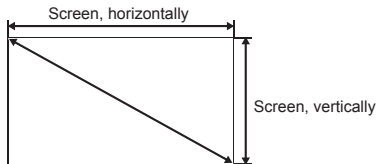

This is the throw distance ratio when the screen size is 100. Since design values are used, there will be some disparity.

[For the 4:3 ratio]

4:3												
Screen size	inch					40"	50"	60"	70"	80"	90"	100"
Screen size, horizontally	m					0.8	1.0	1.2	1.4	1.6	1.8	2.0
Screen size, vertically	m					0.6	0.8	0.9	1.1	1.2	1.4	1.5
Projection distance (Shortest to longest)	m					1.2-2.0	1.5-2.5	1.8-2.9	2.1-3.4	2.4-3.9	2.7-4.4	3.0-4.9
h1	cm					55	69	82	96	110	123	137
h2	cm					6	8	9	11	12	14	15
Screen size	inch	110"	120"	130"	140"	150"	160"	170"	180"	190"	200"	
Screen size, horizontally	m	2.2	2.4	2.6	2.8	3.0	3.3	3.5	3.7	3.9	4.1	
Screen size, vertically	m	1.7	1.8	2.0	2.1	2.3	2.4	2.6	2.7	2.9	3.0	
Projection distance (Shortest to longest)	m	3.3-5.4	3.6-5.9	3.9-6.4	4.2-6.9	4.5-7.4	4.8-7.9	5.1-8.4	5.4-8.9	5.6-9.0	5.9-9.0	
h1	cm	151	165	178	192	206	219	233	247	261	274	
h2	cm	17	18	20	21	23	24	26	27	29	30	
Screen size	inch	210"	220"	230"	240"	250"	260"	270"	280"	290"	300"	
Screen size, horizontally	m	4.3	4.5	4.7	4.9	5.1	5.3	5.5	5.7	5.9	6.1	
Screen size, vertically	m	3.2	3.4	3.5	3.7	3.8	4.0	4.1	4.3	4.4	4.6	
Projection distance (Shortest to longest)	m	6.2-9.0	6.5-9.0	6.8-9.0	7.1-9.0	7.4-9.0	7.7-9.0	8.0-9.0	8.3-9.0	8.6-9.0	8.9-9.0	
h1	cm	288	302	315	329	343	357	370	384	398	411	
h2	cm	32	34	35	37	38	40	41	43	44	46	