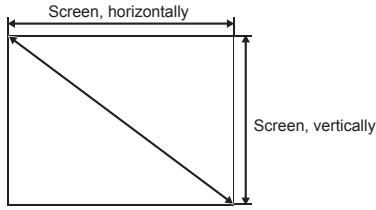

This is the throw distance ratio when the screen size is 100. Since design values are used, there will be some disparity.

[For the 4:3 ratio]

4:3												
Screen size	inch					40"	50"	60"	70"	80"	90"	100"
Screen size, horizontally	m					0.8	1.0	1.2	1.4	1.6	1.8	2.0
Screen size, vertically	m					0.6	0.8	0.9	1.1	1.2	1.4	1.5
Projection distance (Shortest to longest)	m					1.2-2.0	1.5-2.5	1.8-2.9	2.1-3.4	2.4-3.9	2.7-4.4	3.0-4.9
h1	cm					55	69	82	96	110	123	137
h2	cm					6	8	9	11	12	14	15
Screen size	inch	110"	120"	130"	140"	150"	160"	170"	180"	190"	200"	
Screen size, horizontally	m	2.2	2.4	2.6	2.8	3.0	3.3	3.5	3.7	3.9	4.1	
Screen size, vertically	m	1.7	1.8	2.0	2.1	2.3	2.4	2.6	2.7	2.9	3.0	
Projection distance (Shortest to longest)	m	3.3-5.4	3.6-5.9	3.9-6.4	4.2-6.9	4.5-7.4	4.8-7.9	5.1-8.4	5.4-8.9	5.6-9.0	5.9-9.0	
h1	cm	151	165	178	192	206	219	233	247	261	274	
h2	cm	17	18	20	21	23	24	26	27	29	30	
Screen size	inch	210"	220"	230"	240"	250"	260"	270"	280"	290"	300"	
Screen size, horizontally	m	4.3	4.5	4.7	4.9	5.1	5.3	5.5	5.7	5.9	6.1	
Screen size, vertically	m	3.2	3.4	3.5	3.7	3.8	4.0	4.1	4.3	4.4	4.6	
Projection distance (Shortest to longest)	m	6.2-9.0	6.5-9.0	6.8-9.0	7.1-9.0	7.4-9.0	7.7-9.0	8.0-9.0	8.3-9.0	8.6-9.0	8.9-9.0	
h1	cm	288	302	315	329	343	357	370	384	398	411	
h2	cm	32	34	35	37	38	40	41	43	44	46	